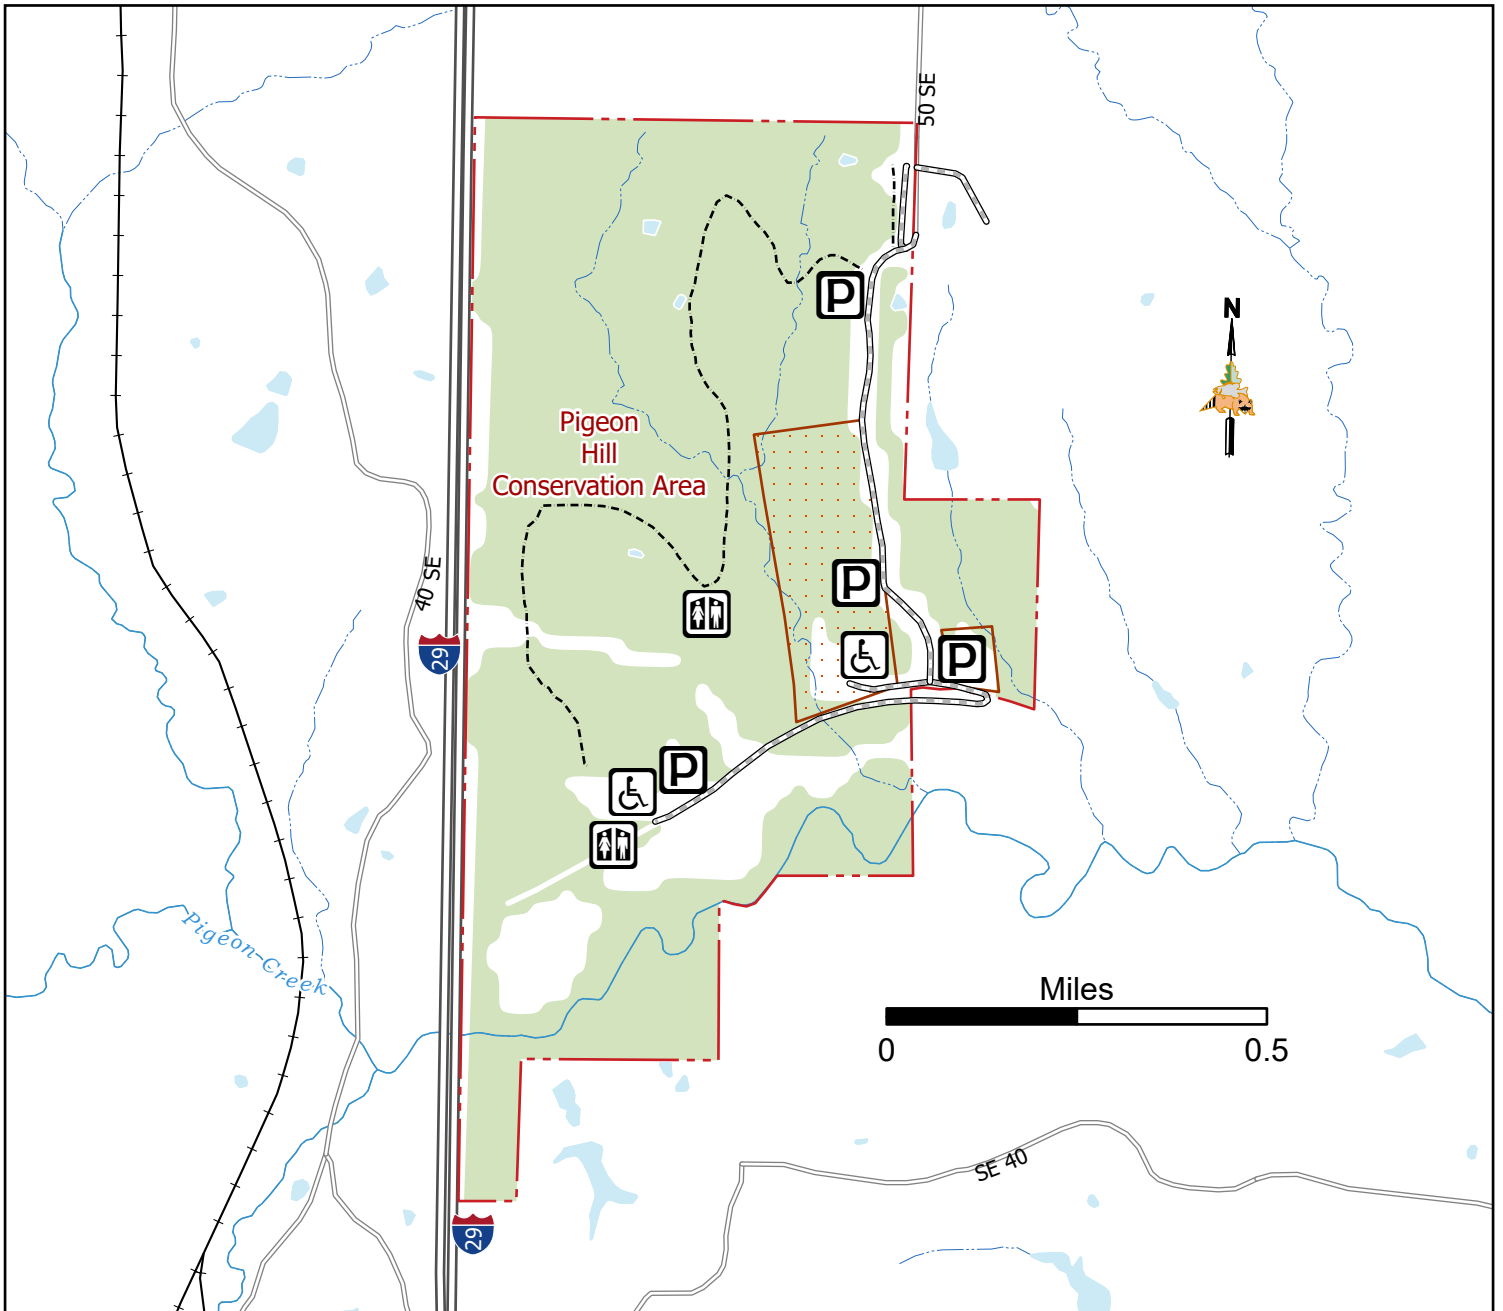

# Pigeon Hill Conservation Area

419 acres in Buchanan County (Last Updated:2/4/2026)

Conservation Commission of the State of Missouri ©

## Legend

- Privy
- Parking
- Disabled Accessible
- Service Road
- Unimproved Road
- Non MDC Road
- MDC Land
- Shooting Range Safety Zone
- Forest

MAP DISCLAIMER: Although all data in this map have been compiled by the Missouri Department of Conservation, no warranty, expressed or implied, is made by the department as to the accuracy of the data and related materials. The act of distribution shall not constitute any such warranty, and no responsibility is assumed by the department in the use of these data or related materials.