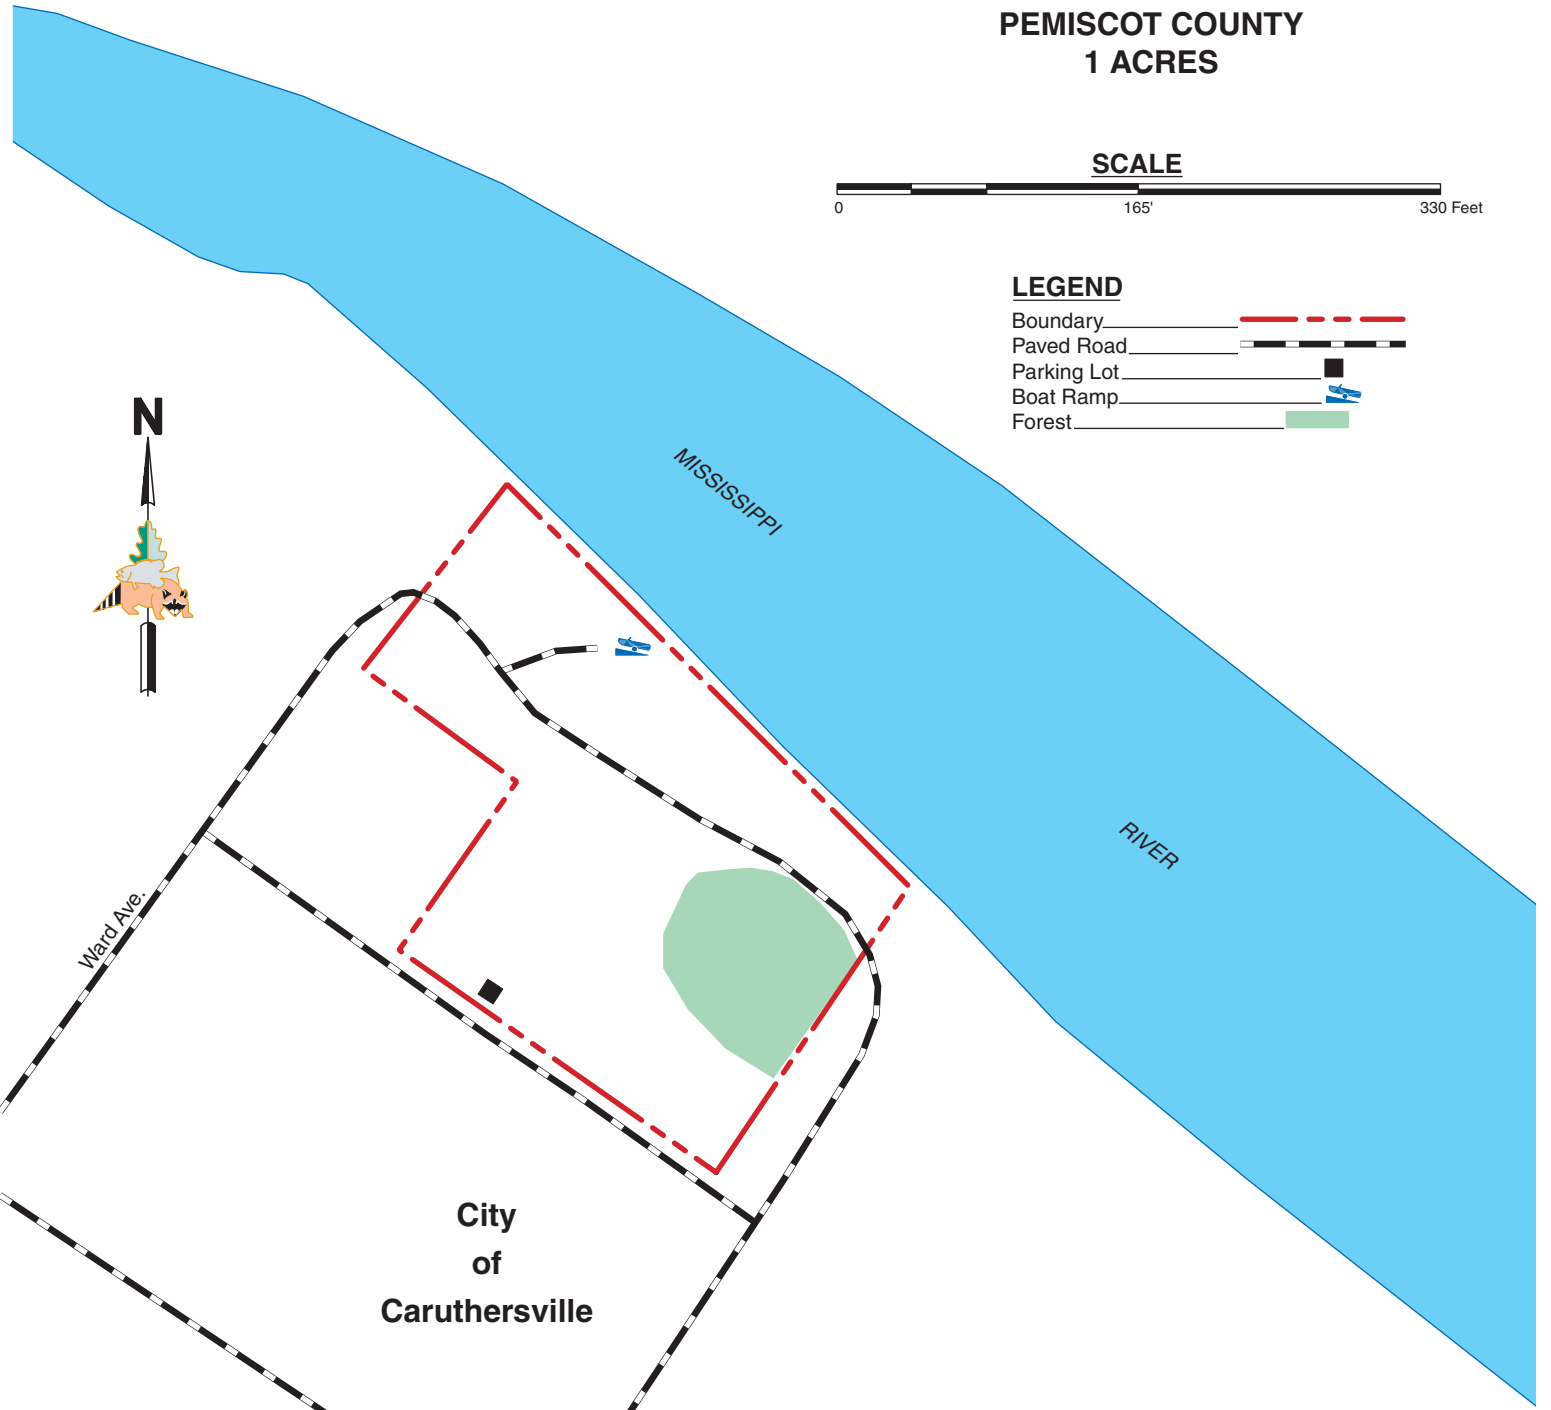

S.P. REYNOLDS ACCESS

PEMISCOT COUNTY
1 ACRES

SCALE

LEGEND

- Boundary 
- Paved Road 
- Parking Lot 
- Boat Ramp 
- Forest 

N

VICINITY MAP