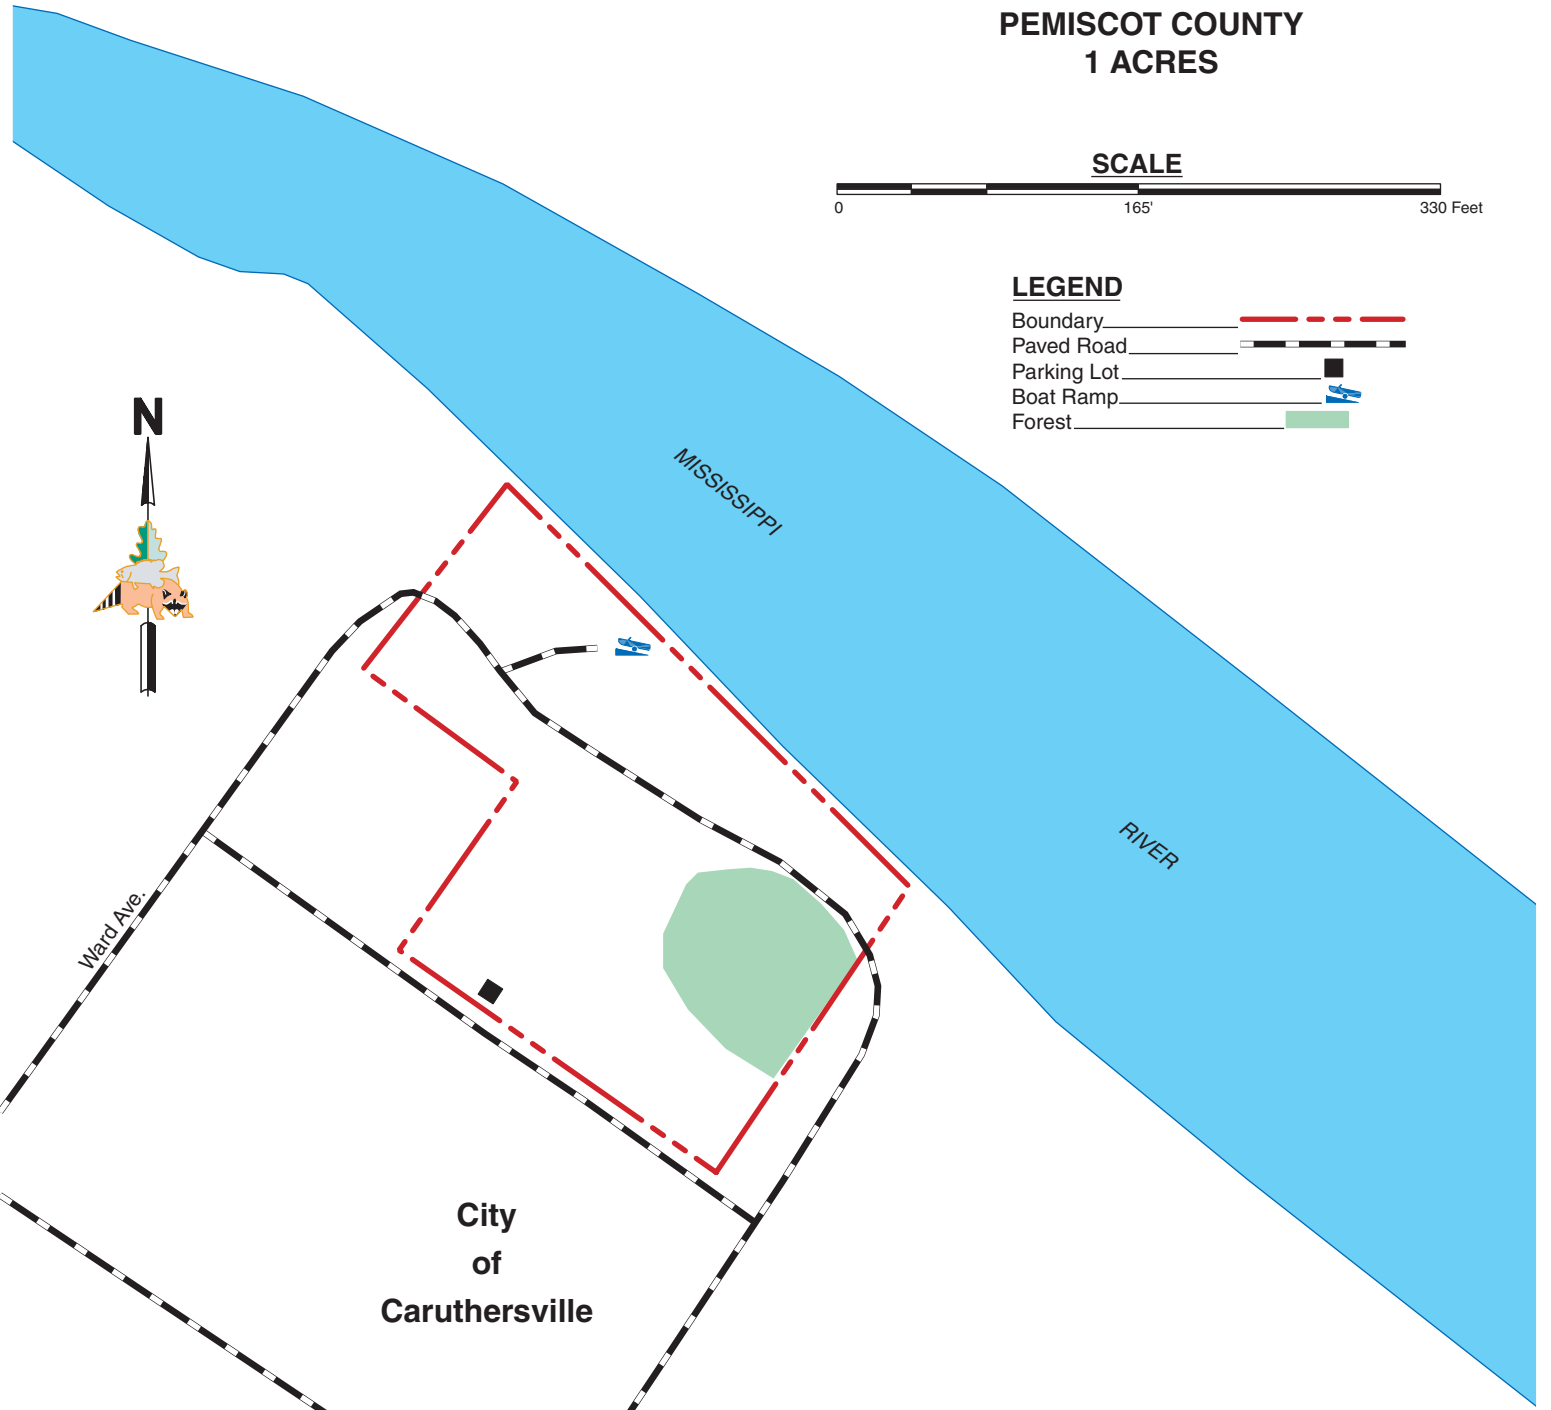

S.P. REYNOLDS ACCESS

PEMISCOT COUNTY
1 ACRES

SCALE

LEGEND

- Boundary
- Paved Road
- Parking Lot
- Boat Ramp
- Forest

N

VICINITY MAP