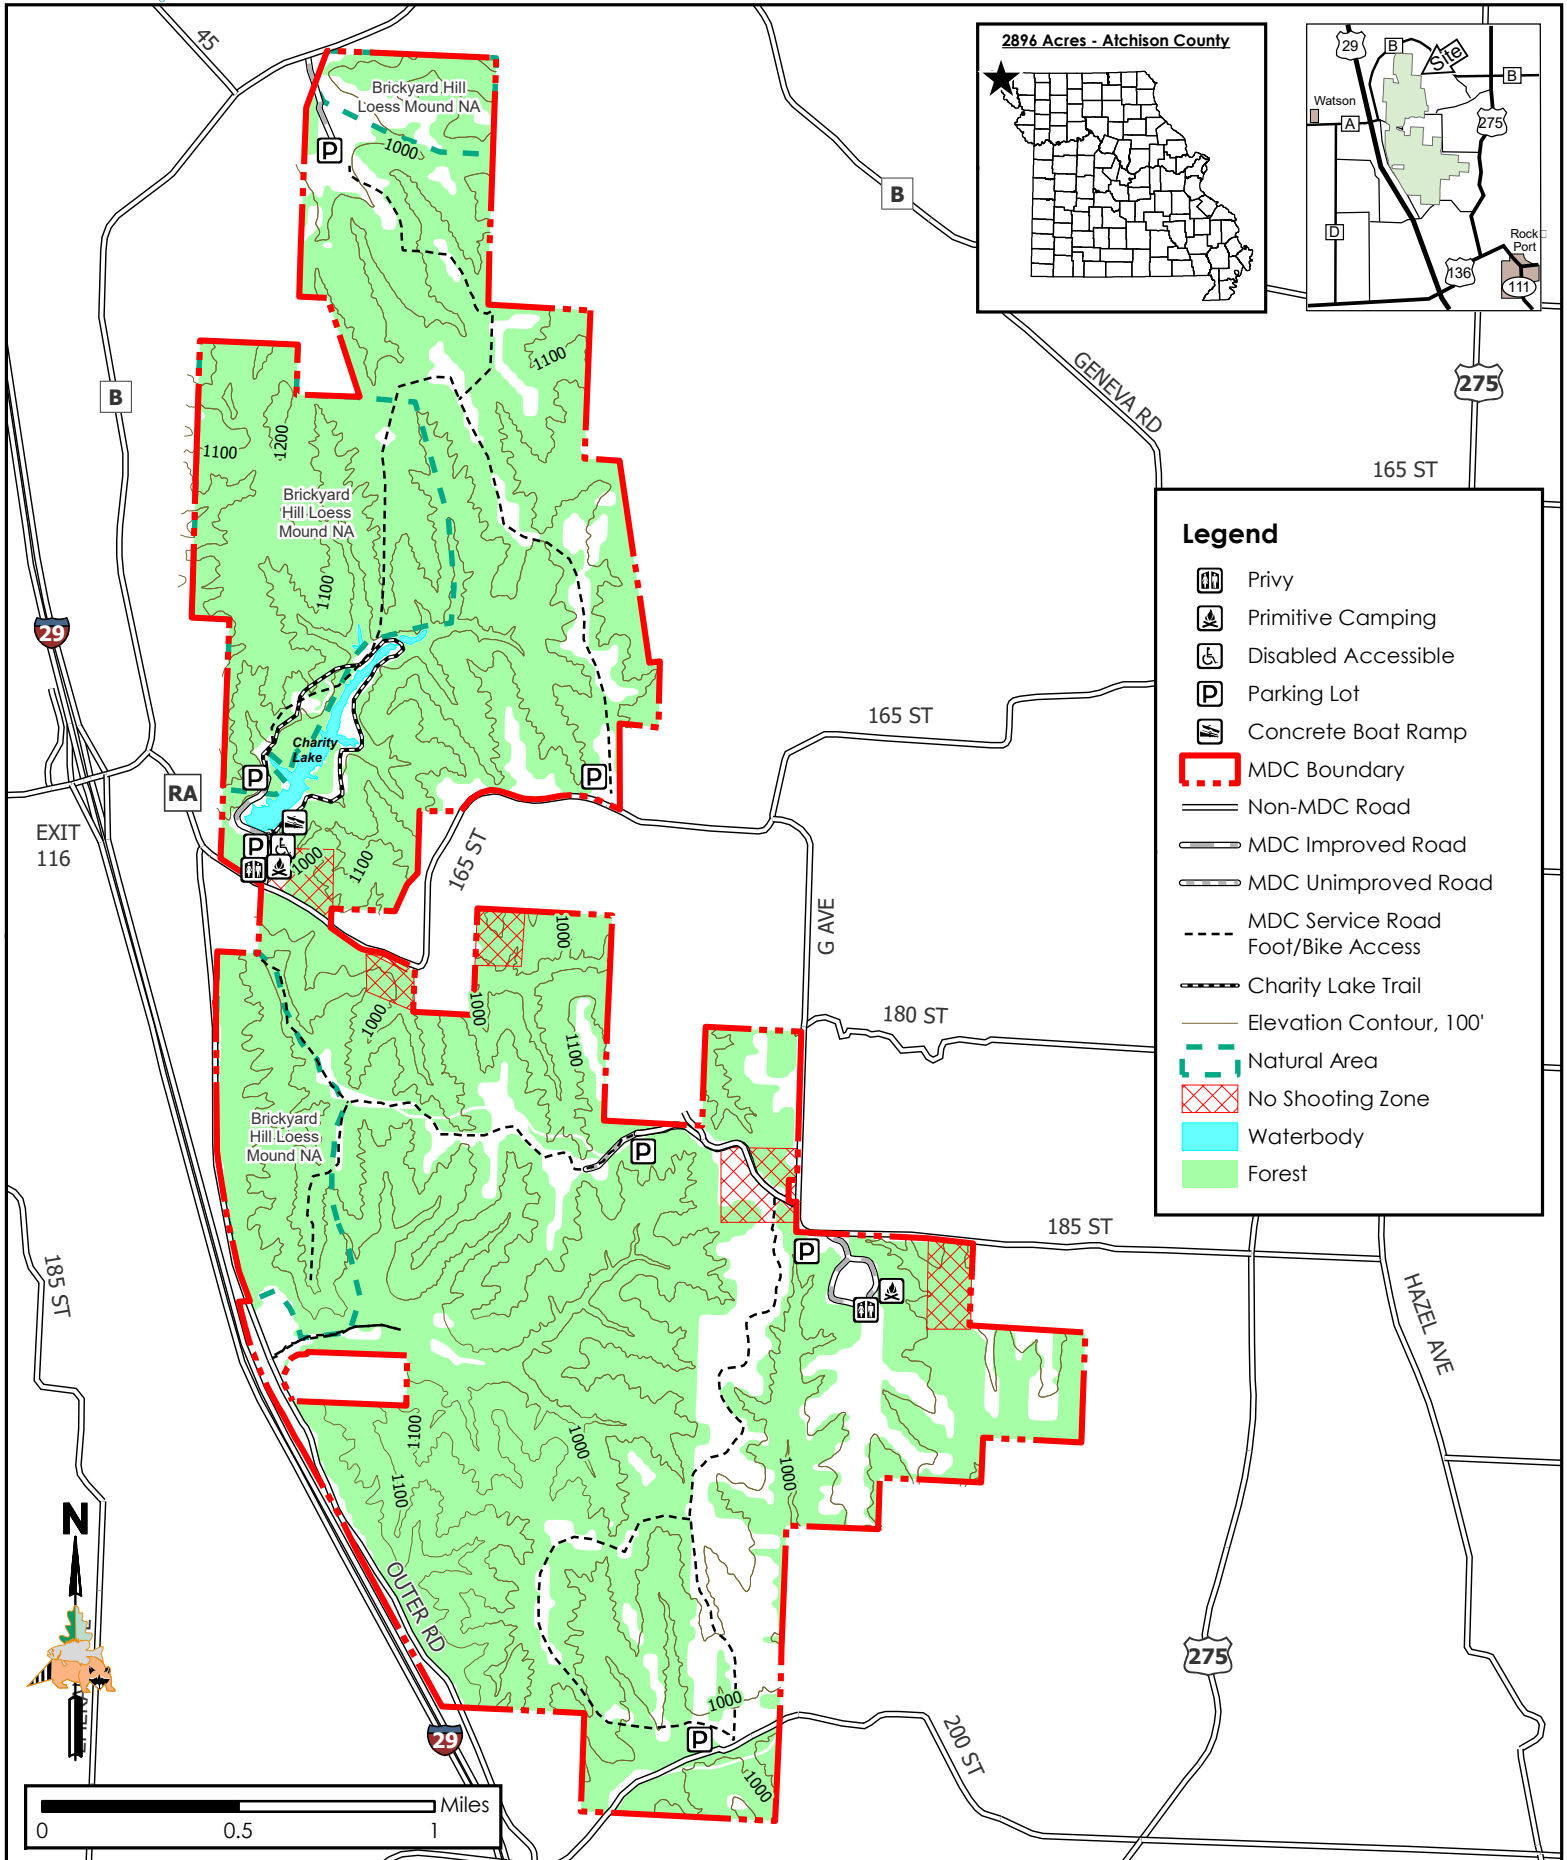

Brickyard Hill Conservation Area

Conservation Commission of the State of Missouri ©

Last Updated - 10/7/2019

MAP DISCLAIMER: Although all data in this map have been compiled by the Missouri Department of Conservation, no warranty, expressed or implied, is made by the department as to the accuracy of the data and related materials. The act of distribution shall not constitute any such warranty, and no responsibility is assumed by the department in the use of these data or related materials.