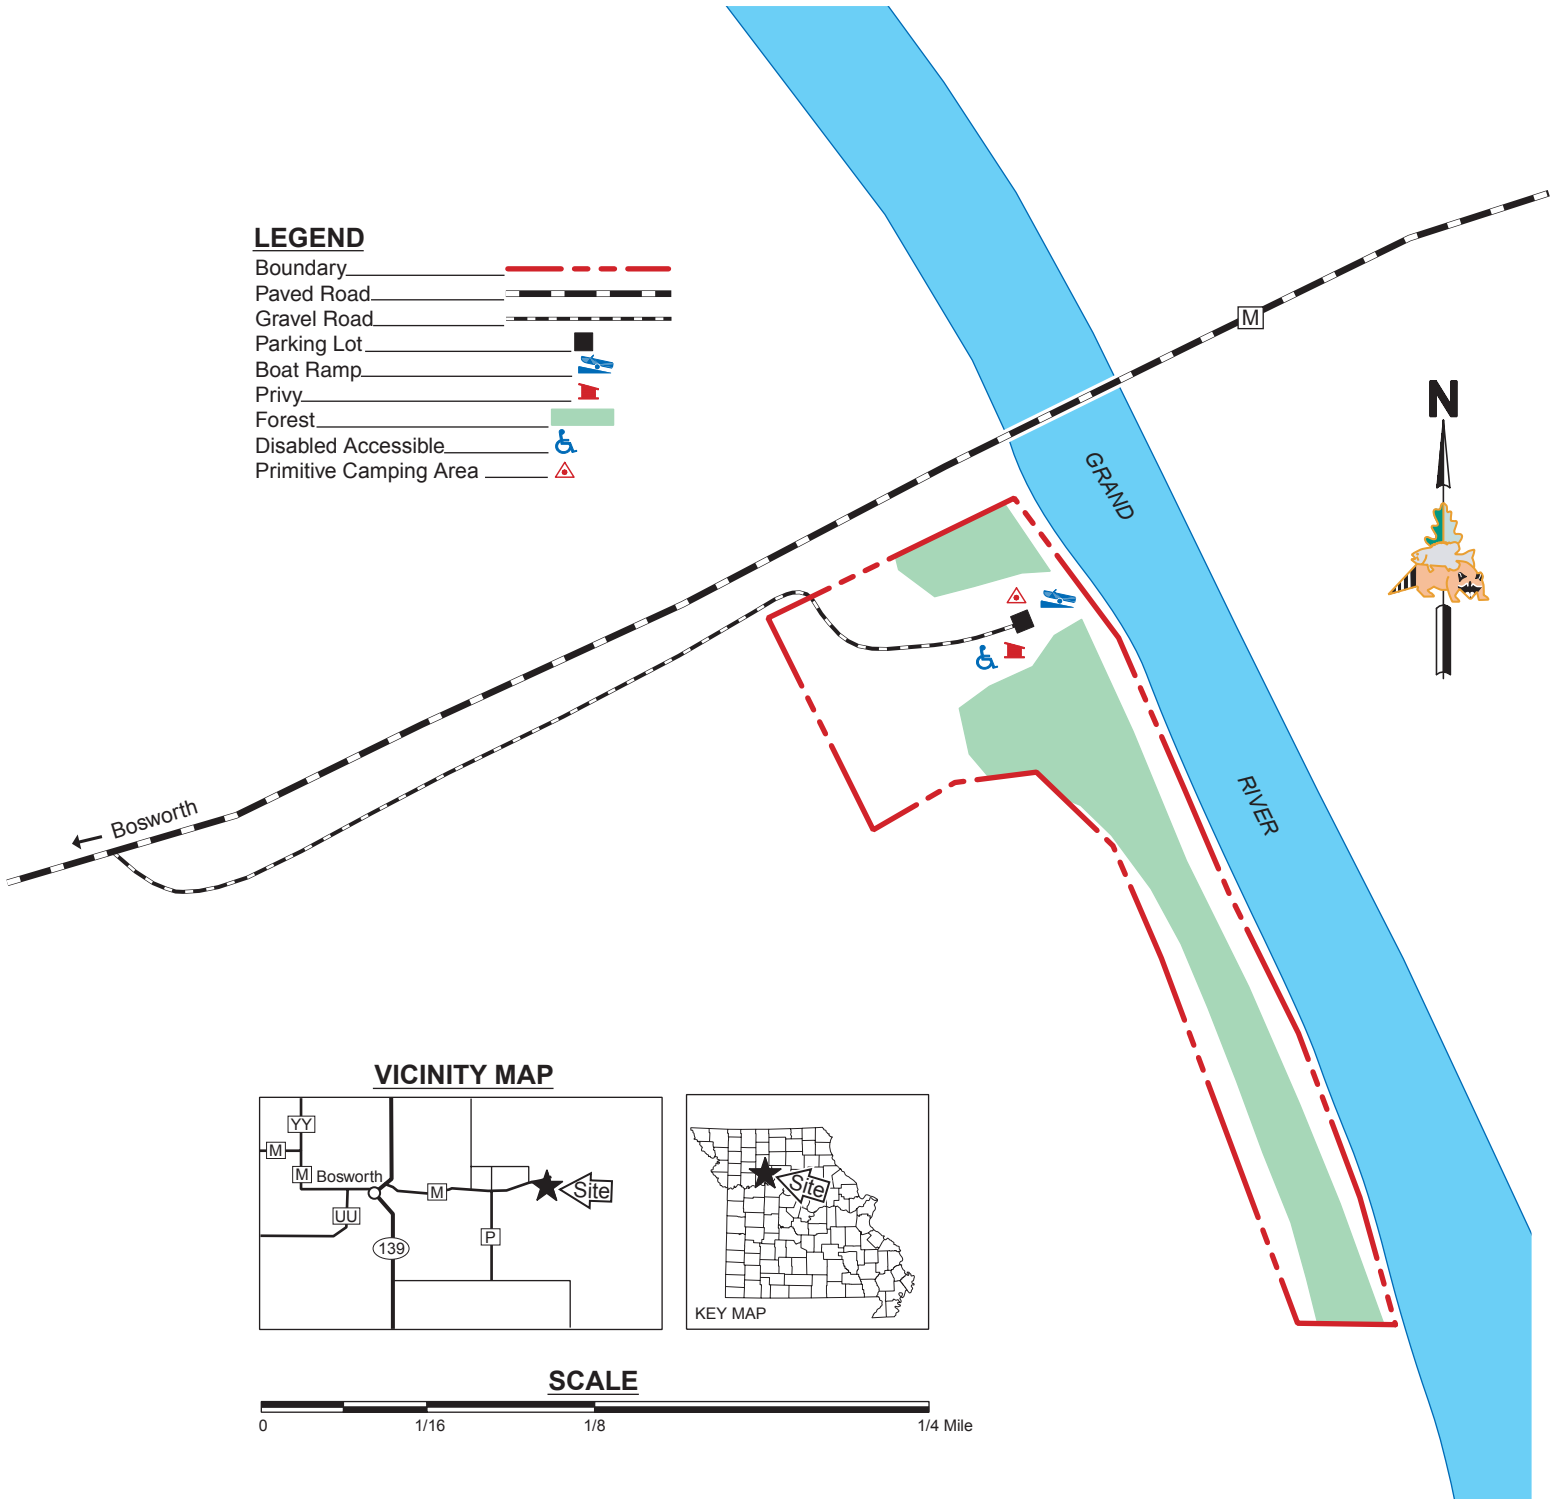

BOSWORTH ACCESS

CARROLL COUNTY
7 ACRES

LEGEND

- Boundary 
- Paved Road 
- Gravel Road 
- Parking Lot 
- Boat Ramp 
- Privy 
- Forest 
- Disabled Accessible 
- Primitive Camping Area 

VICINITY MAP

SCALE