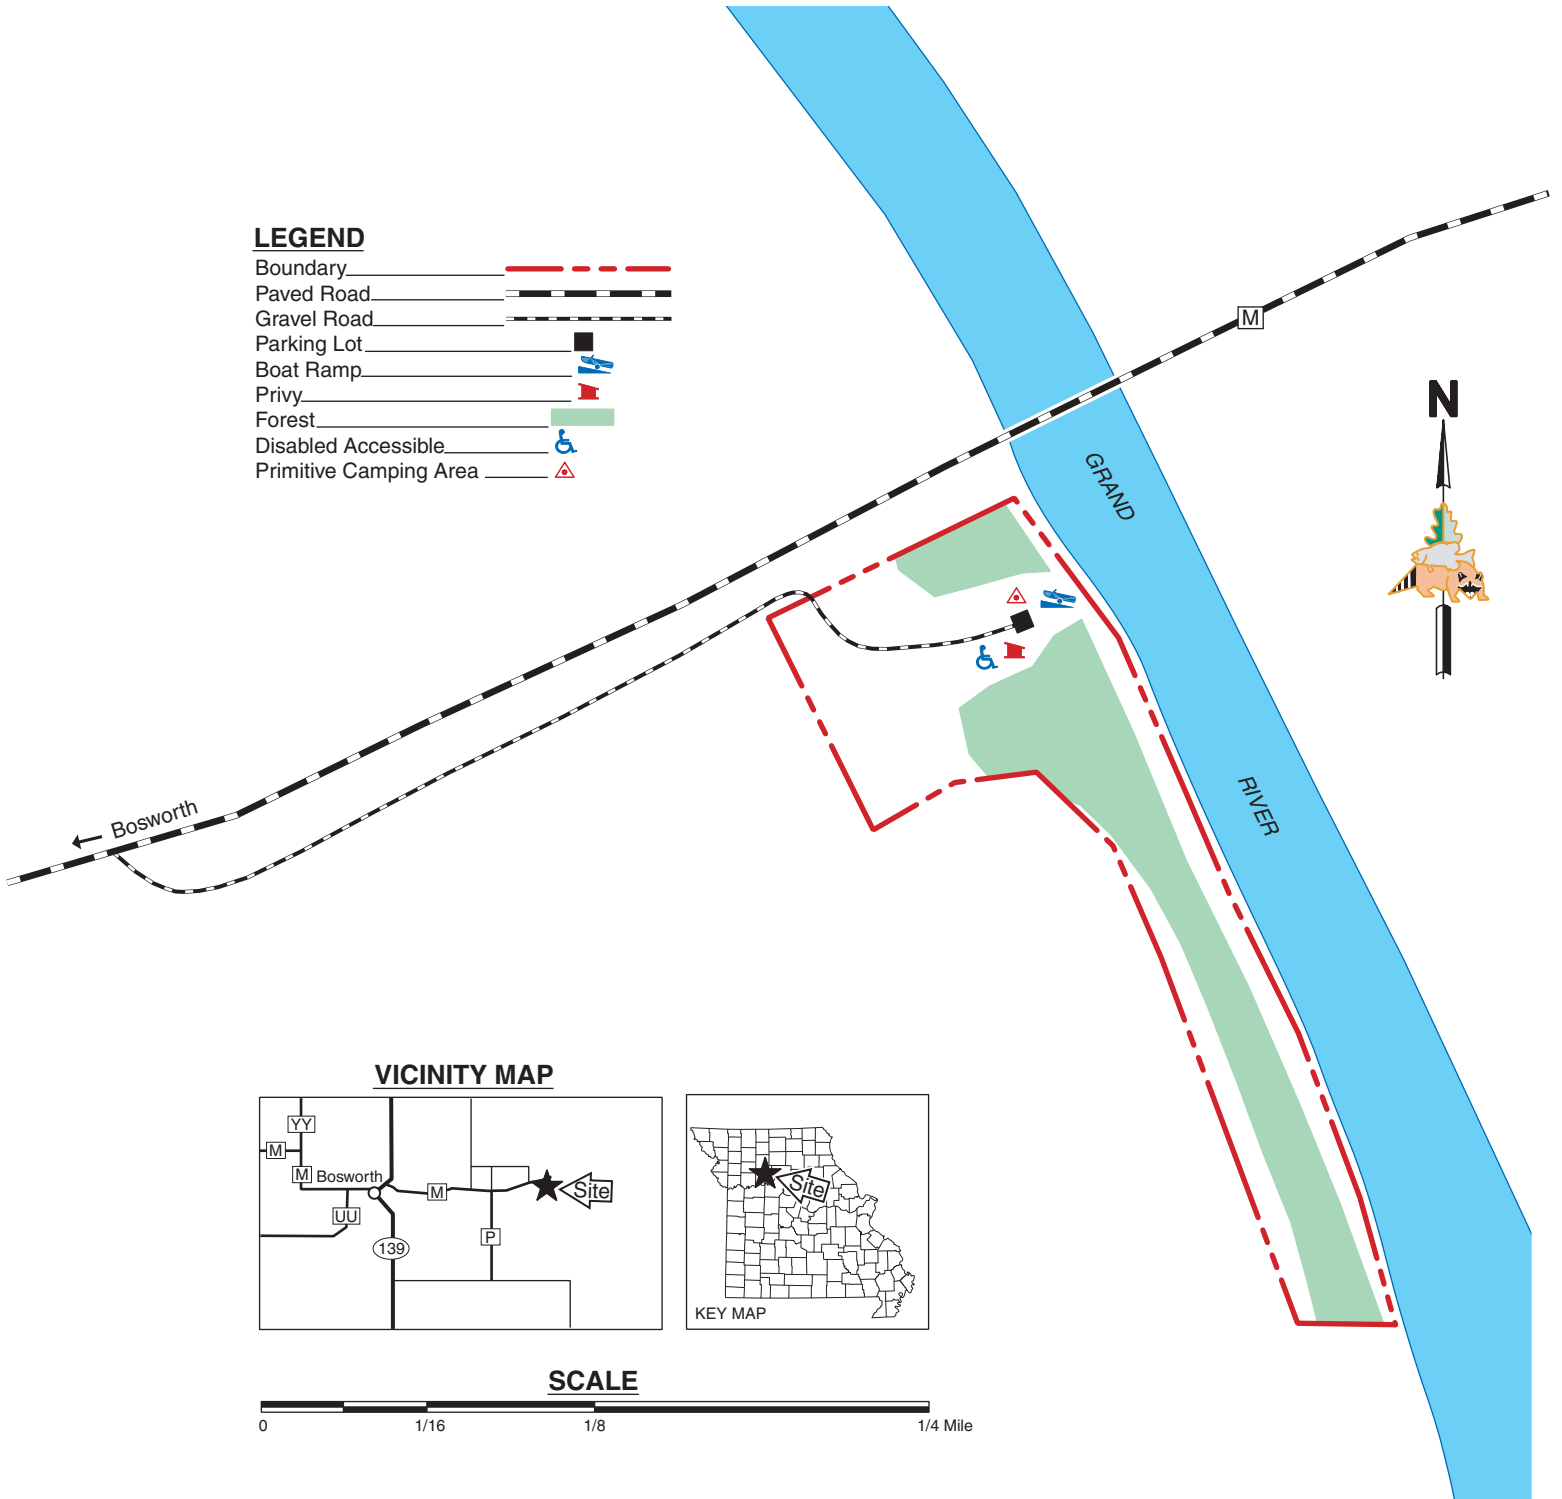

BOSWORTH ACCESS

CARROLL COUNTY
7 ACRES

LEGEND

- Boundary 
- Paved Road 
- Gravel Road 
- Parking Lot 
- Boat Ramp 
- Privy 
- Forest 
- Disabled Accessible 
- Primitive Camping Area 

VICINITY MAP

SCALE