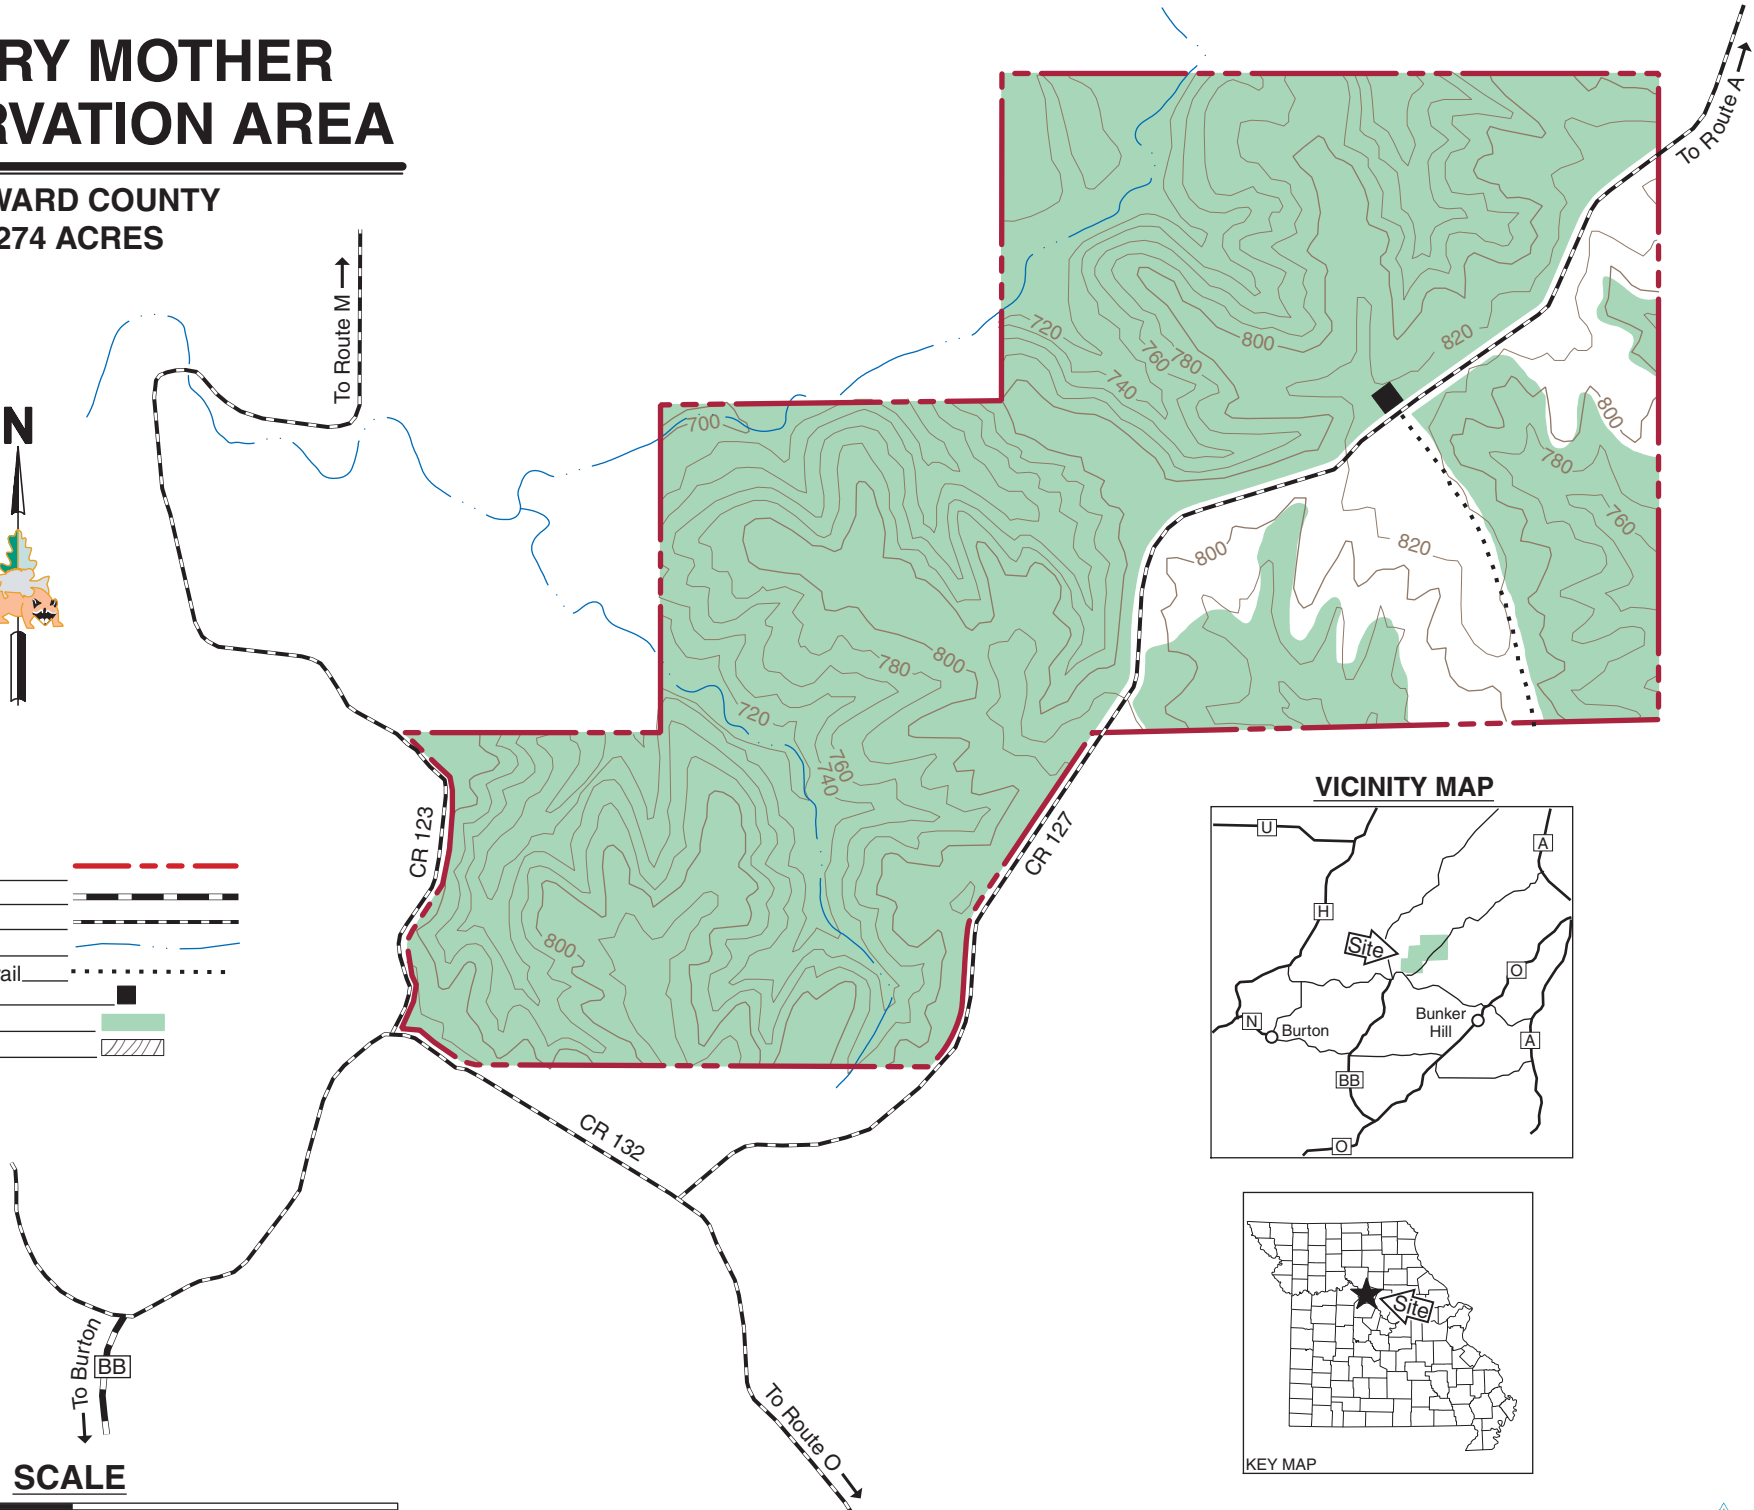

HUNGRY MOTHER CONSERVATION AREA

HOWARD COUNTY
274 ACRES

LEGEND

- Boundary
- Paved Road
- Gravel Road
- Drainage
- Area Access Trail
- Parking Lot
- Forest
- Topography

SCALE

VICINITY MAP

KEY MAP