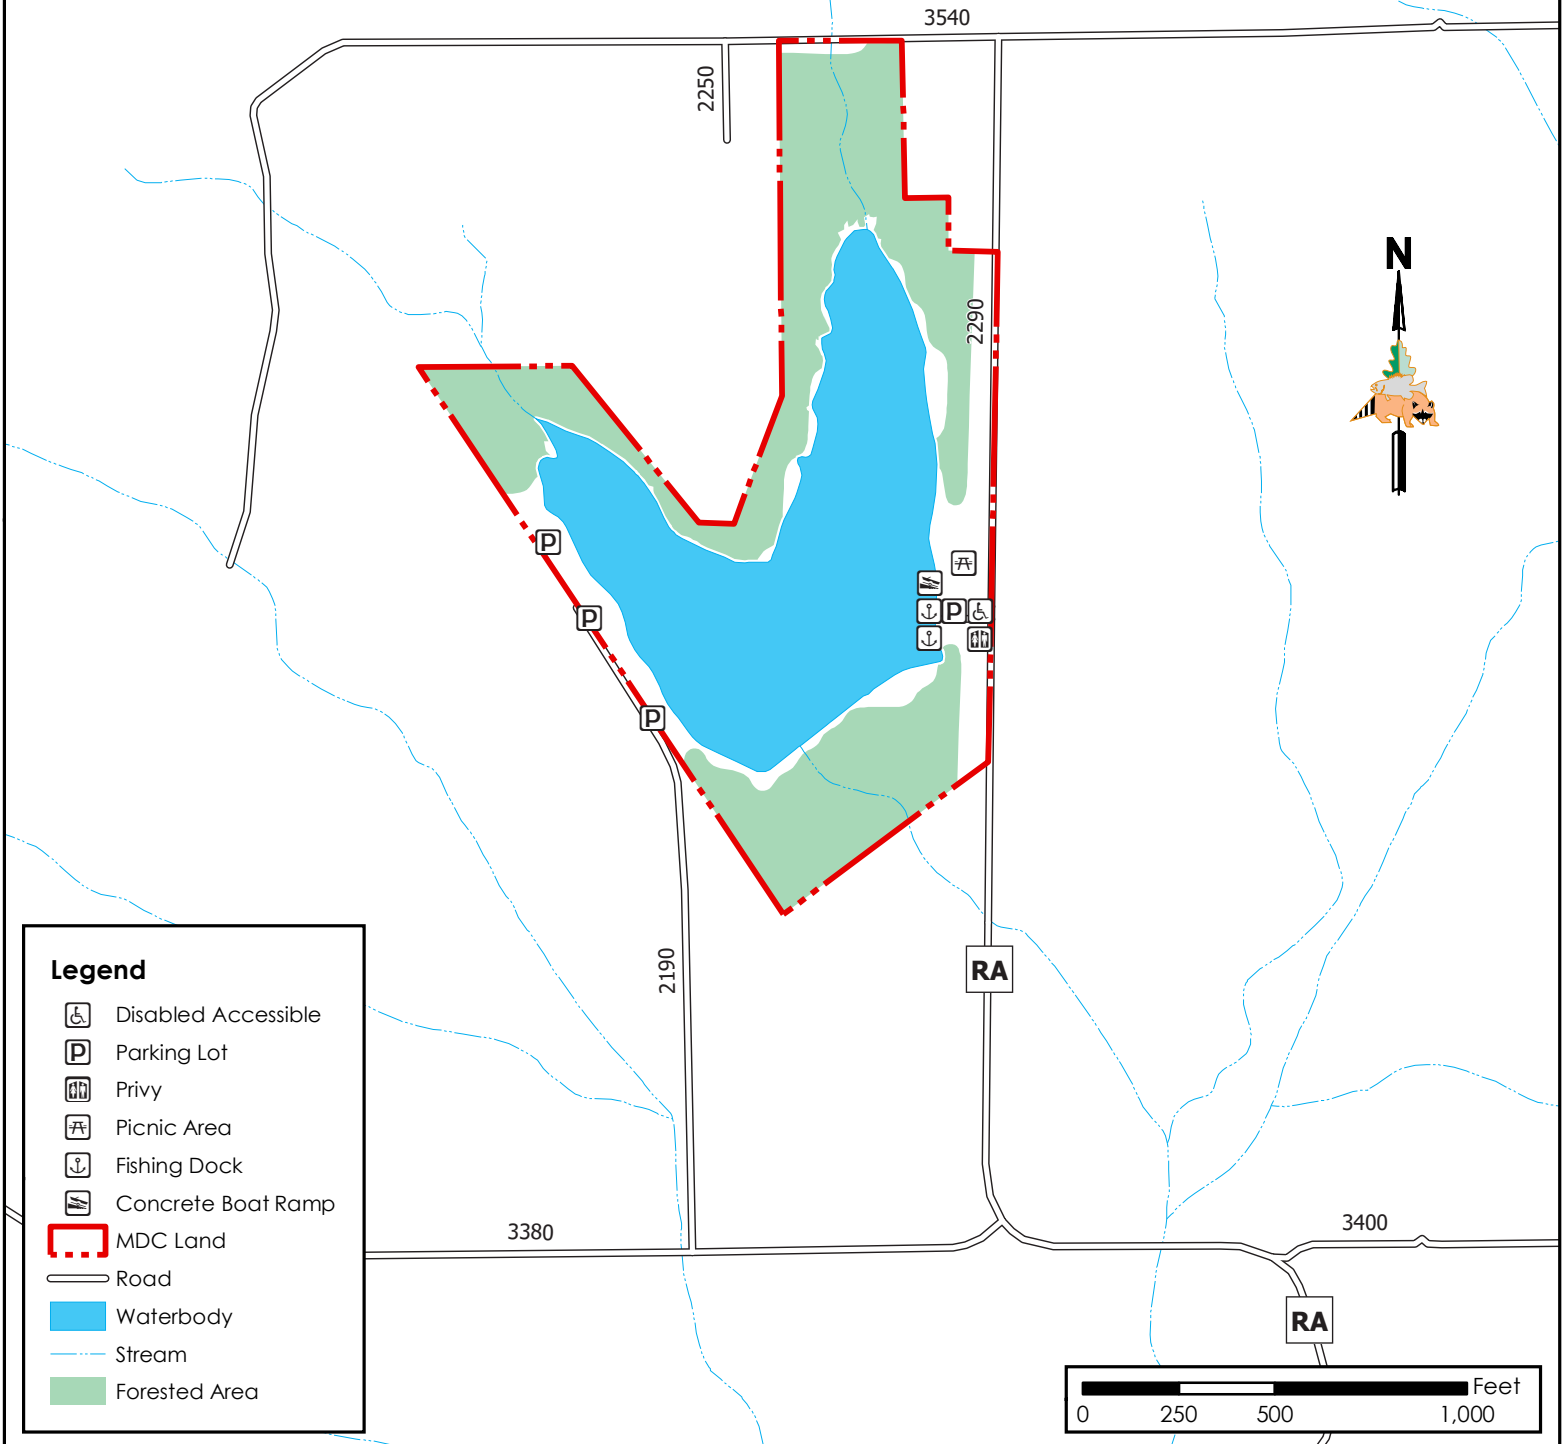

# Sims Valley Community Lake

Conservation Commission of the State of Missouri ©

Last Updated - 11/15/2018

### Legend

- Disabled Accessible
- Parking Lot
- Privy
- Picnic Area
- Fishing Dock
- Concrete Boat Ramp
- MDC Land
- Road
- Waterbody
- Stream
- Forested Area