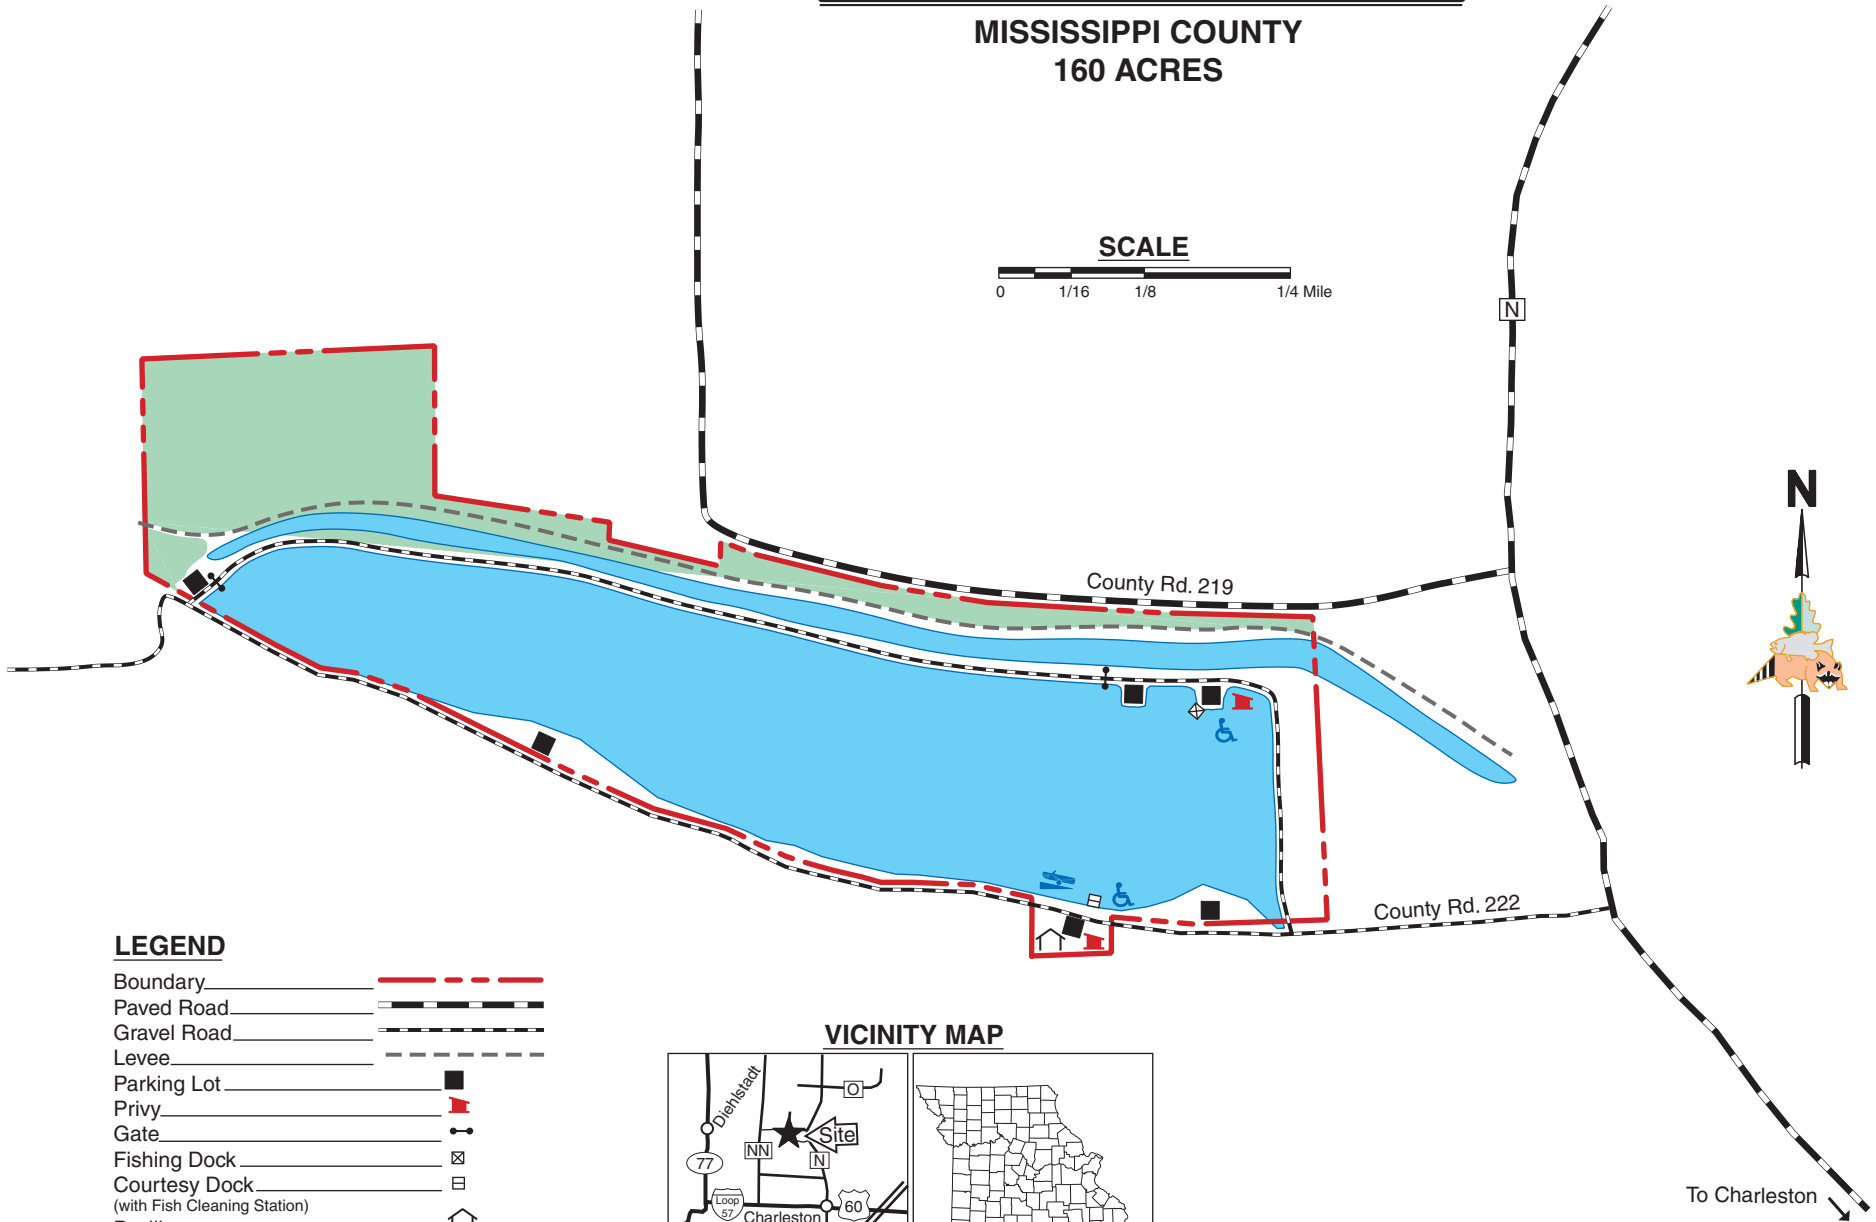

ROBERT G DELANEY LAKE CONSERVATION AREA

MISSISSIPPI COUNTY
160 ACRES

SCALE

LEGEND

- Boundary _____ [Red dashed line]
- Paved Road _____ [Black dashed line]
- Gravel Road _____ [Black dashed line]
- Levee _____ [Black dashed line]
- Parking Lot _____ [Black square]
- Privy _____ [Red flag]
- Gate _____ [Gate symbol]
- Fishing Dock _____ [Square with X]
- Courtesy Dock _____ [Square with X]
- (with Fish Cleaning Station)
- Pavilion _____ [House icon]
- Boat Ramp _____ [Blue boat icon]
- Forest _____ [Green area]
- Disabled Accessible _____ [Blue wheelchair icon]

VICINITY MAP

To Charleston