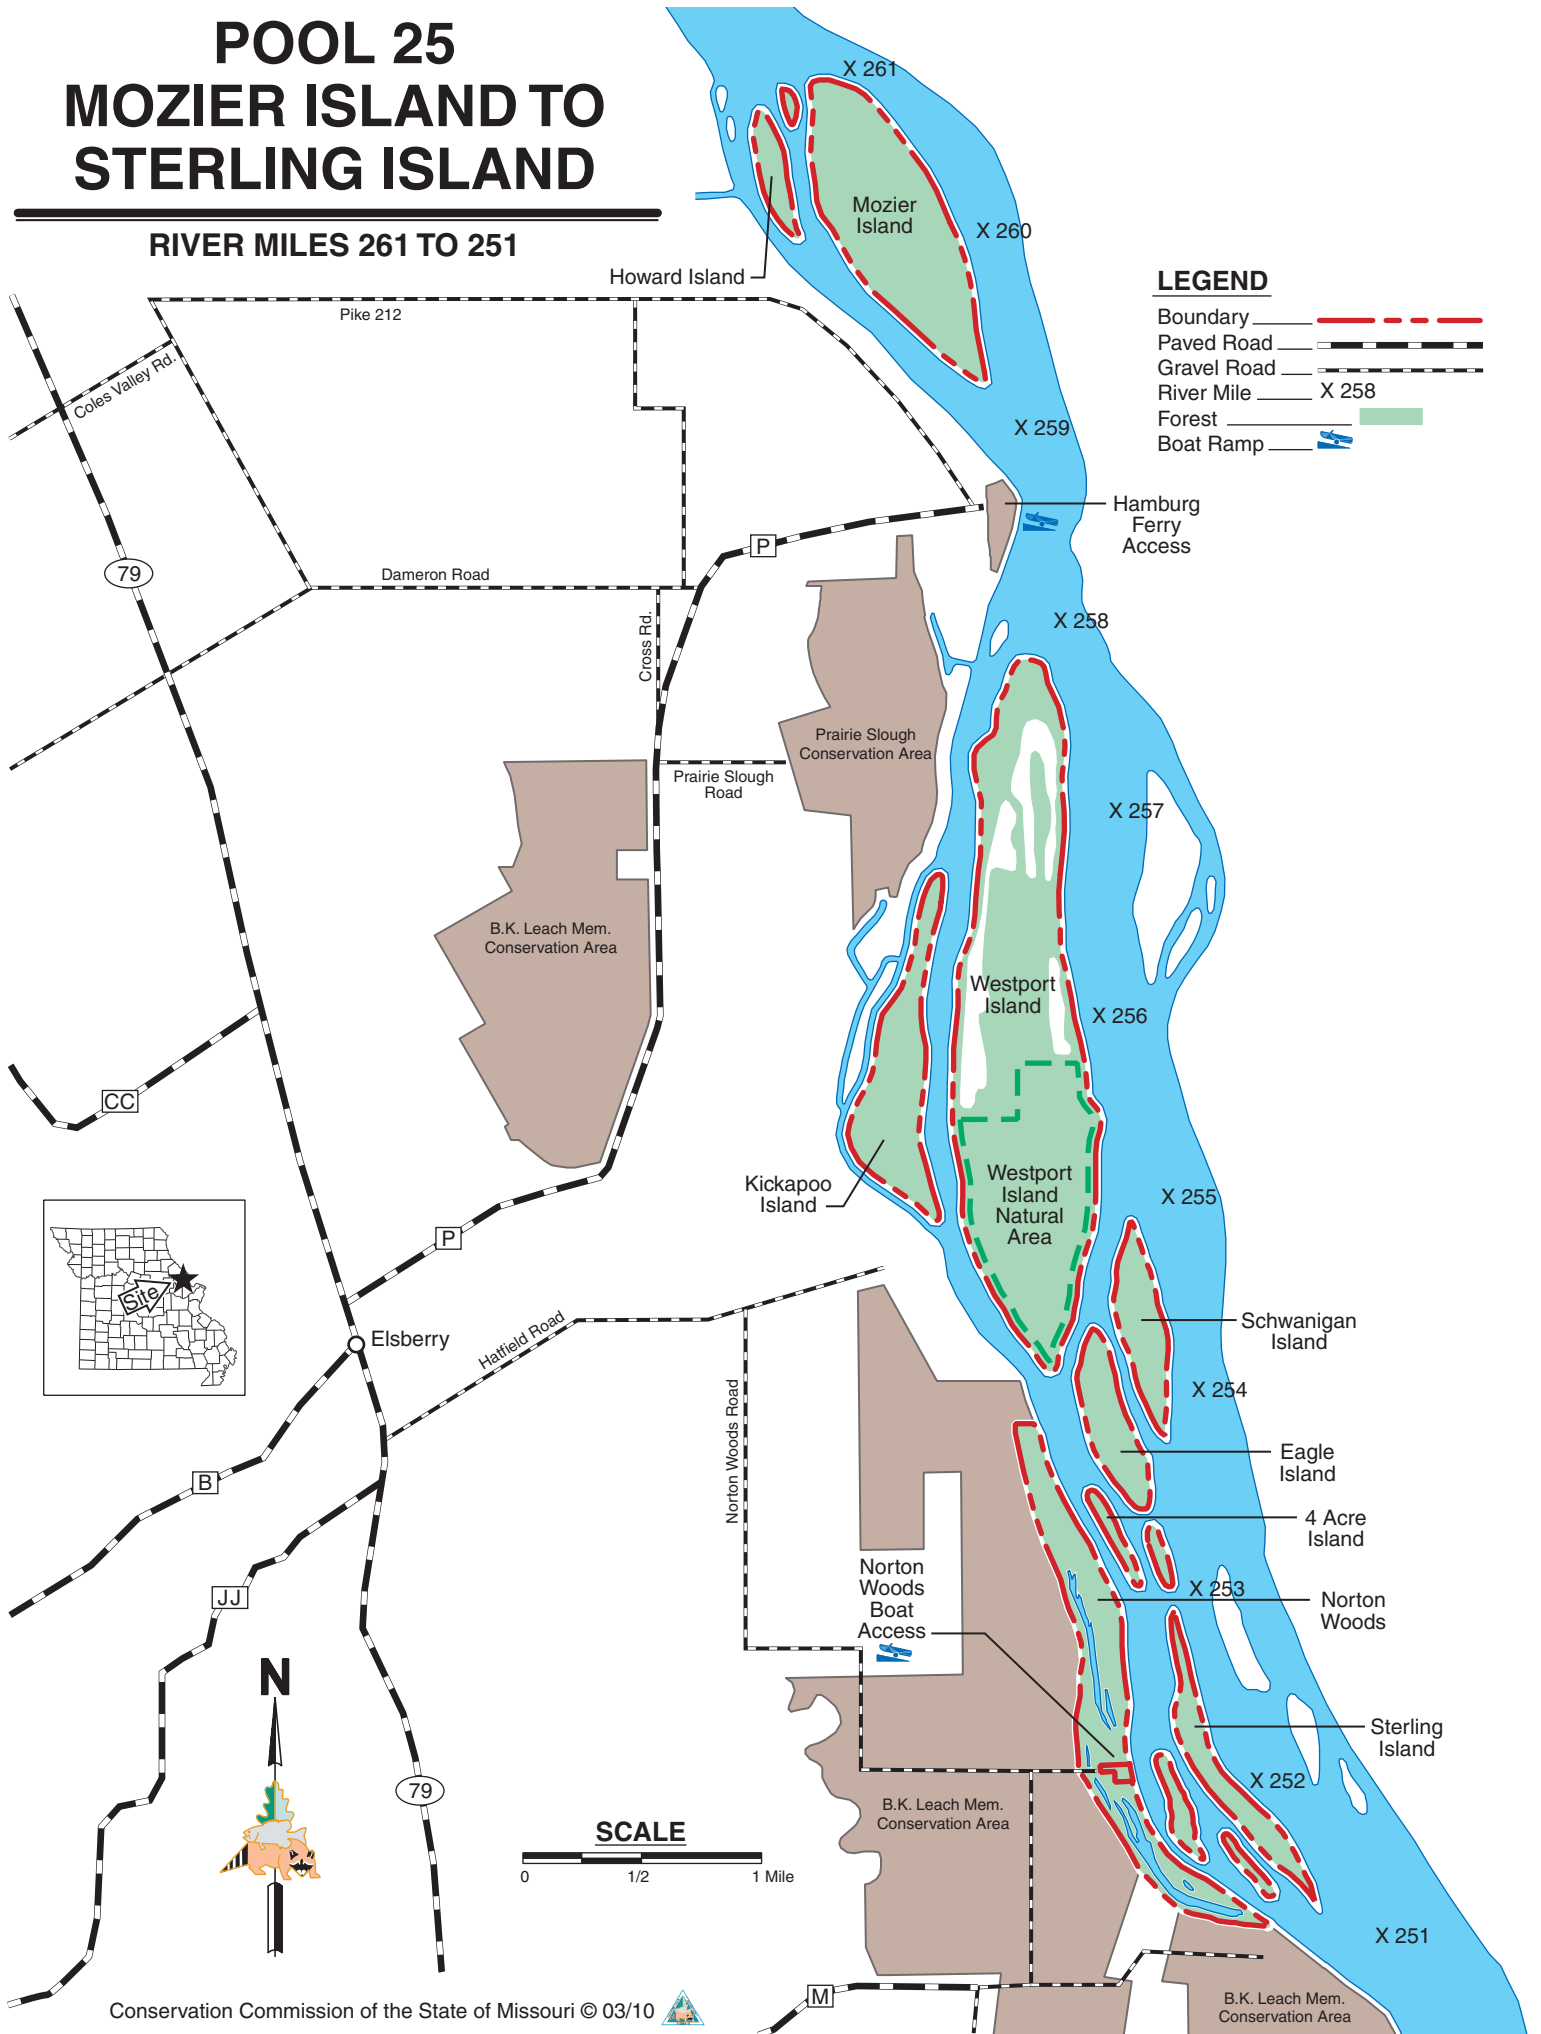

## LEGEND

- Paved Road
- Gravel Road
- Rock Dike
- Parking Lot
- River Mile X 277
- Boat Ramp
- Hunting Blind C-2
- Forest
- Railroad

# POOL 25 MOZIER ISLAND TO STERLING ISLAND

RIVER MILES 261 TO 251

## LEGEND

- Boundary
- Paved Road
- Gravel Road
- River Mile X 258
- Forest
- Boat Ramp

**RIVER MILES 246 TO 249**