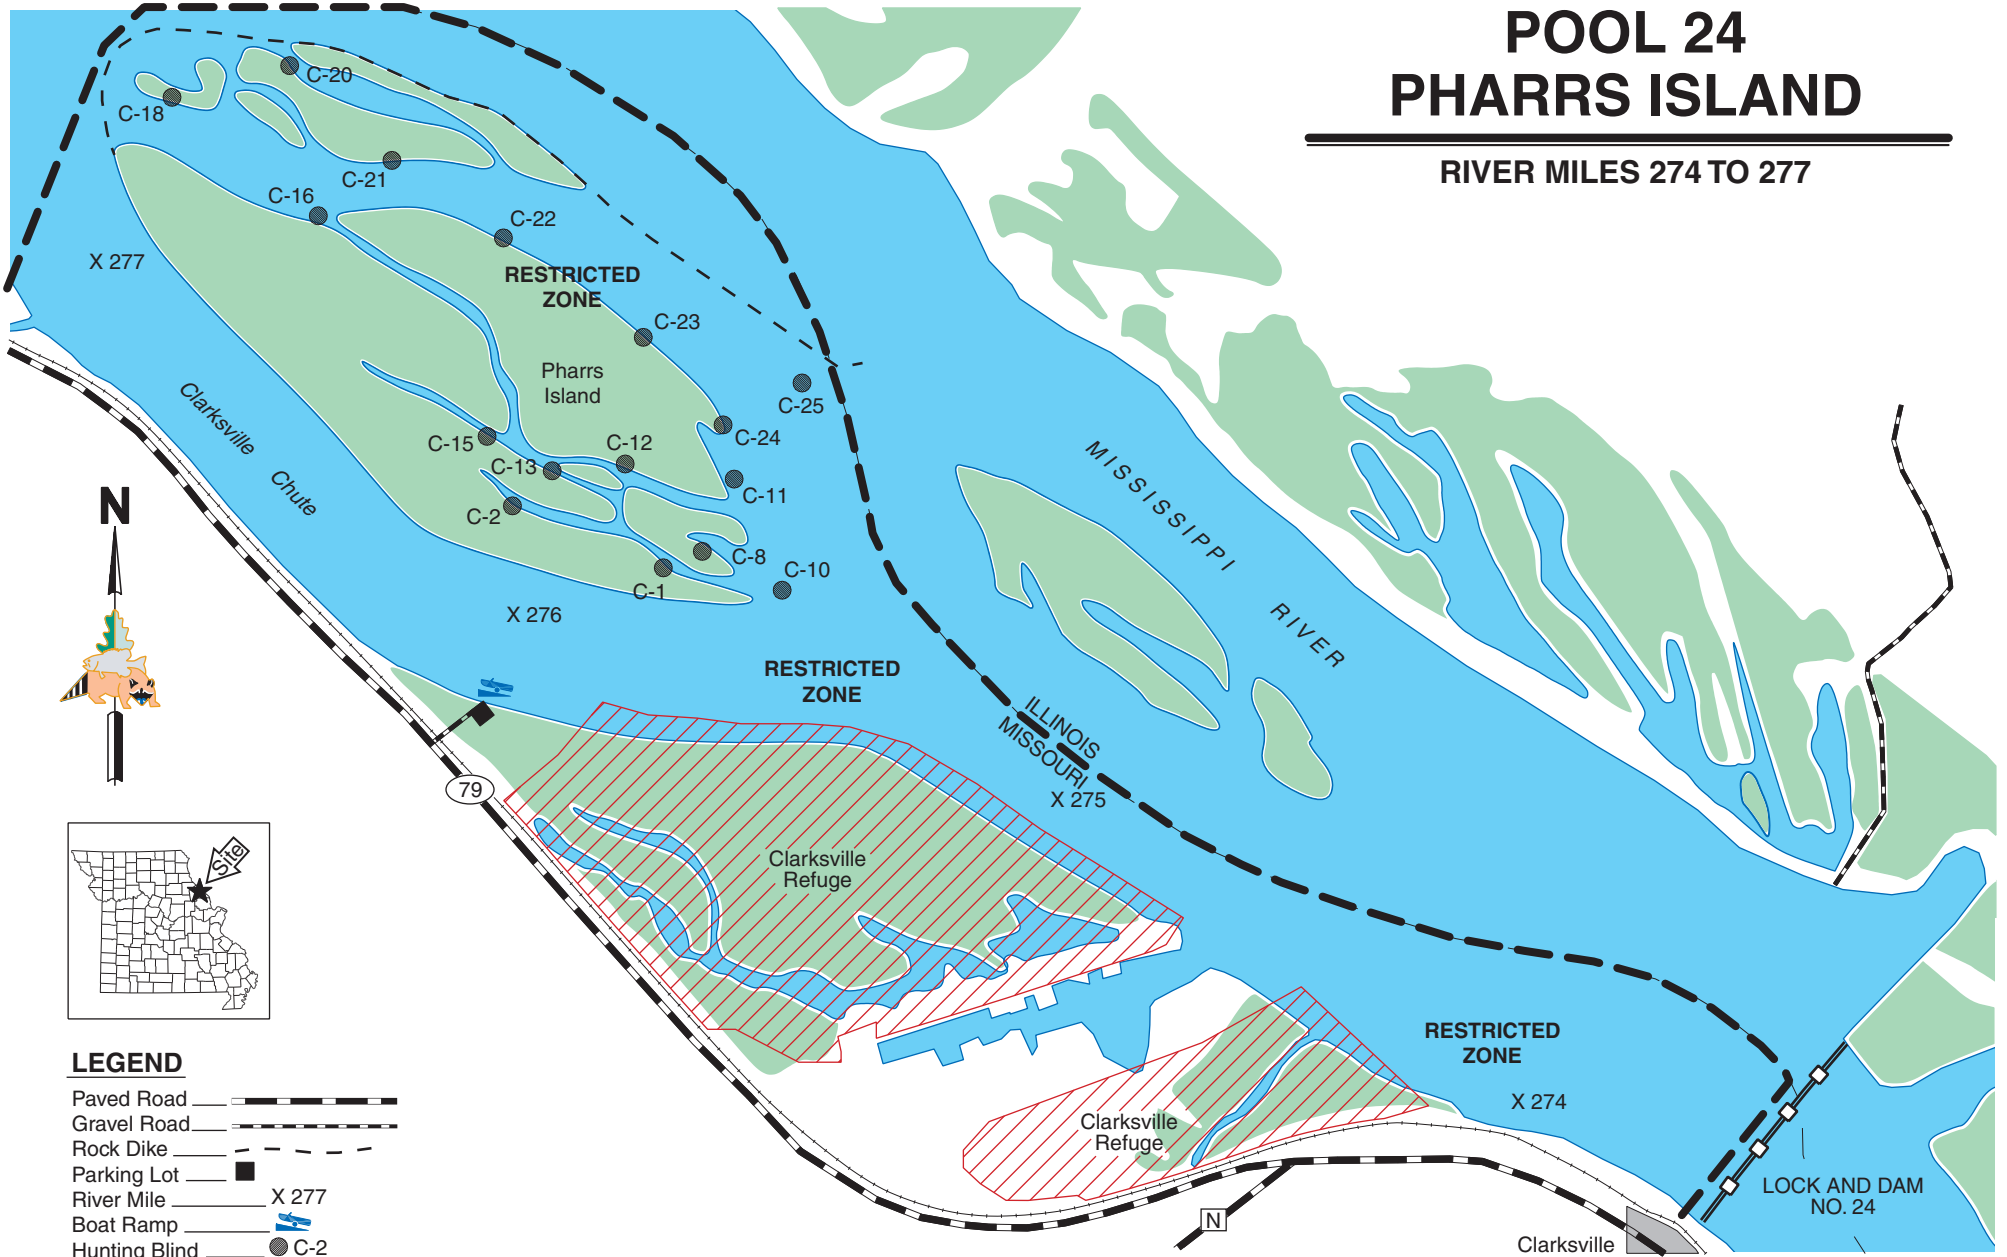

POOL 24 PHARRS ISLAND

RIVER MILES 274 TO 277

LEGEND

- Paved Road
- Gravel Road
- Rock Dike
- Parking Lot
- River Mile X 277
- Boat Ramp
- Hunting Blind C-2
- Forest
- Railroad

SCALE