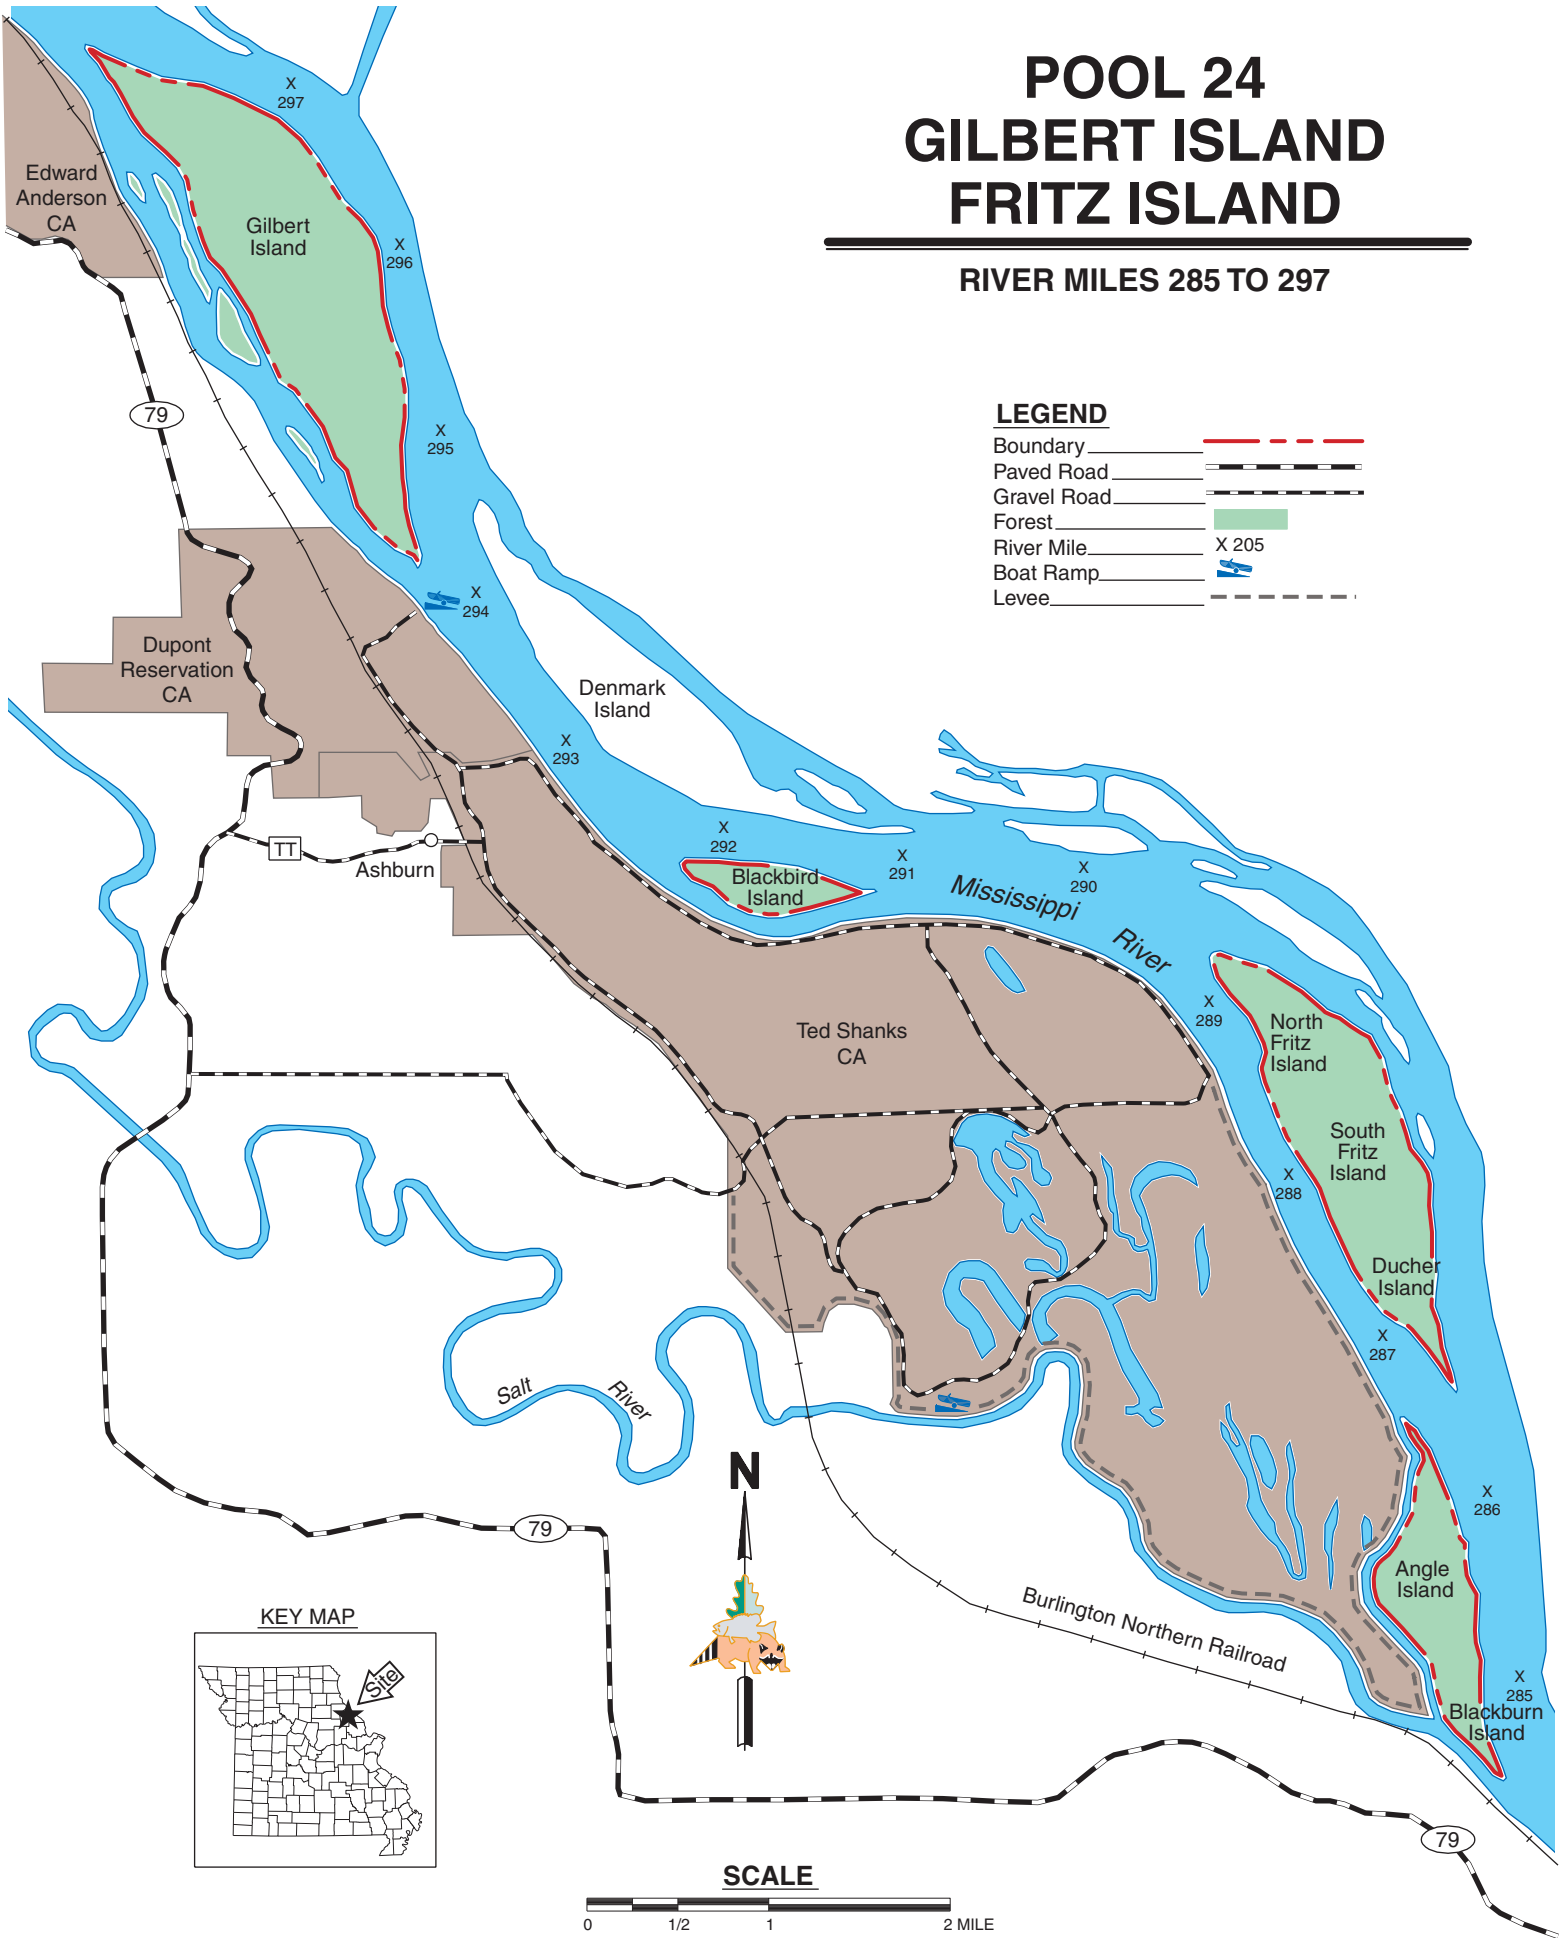

POOL 24 GILBERT ISLAND FRITZ ISLAND

RIVER MILES 285 TO 297

LEGEND

- Boundary
- Paved Road
- Gravel Road
- Forest
- River Mile
- Boat Ramp
- Levee