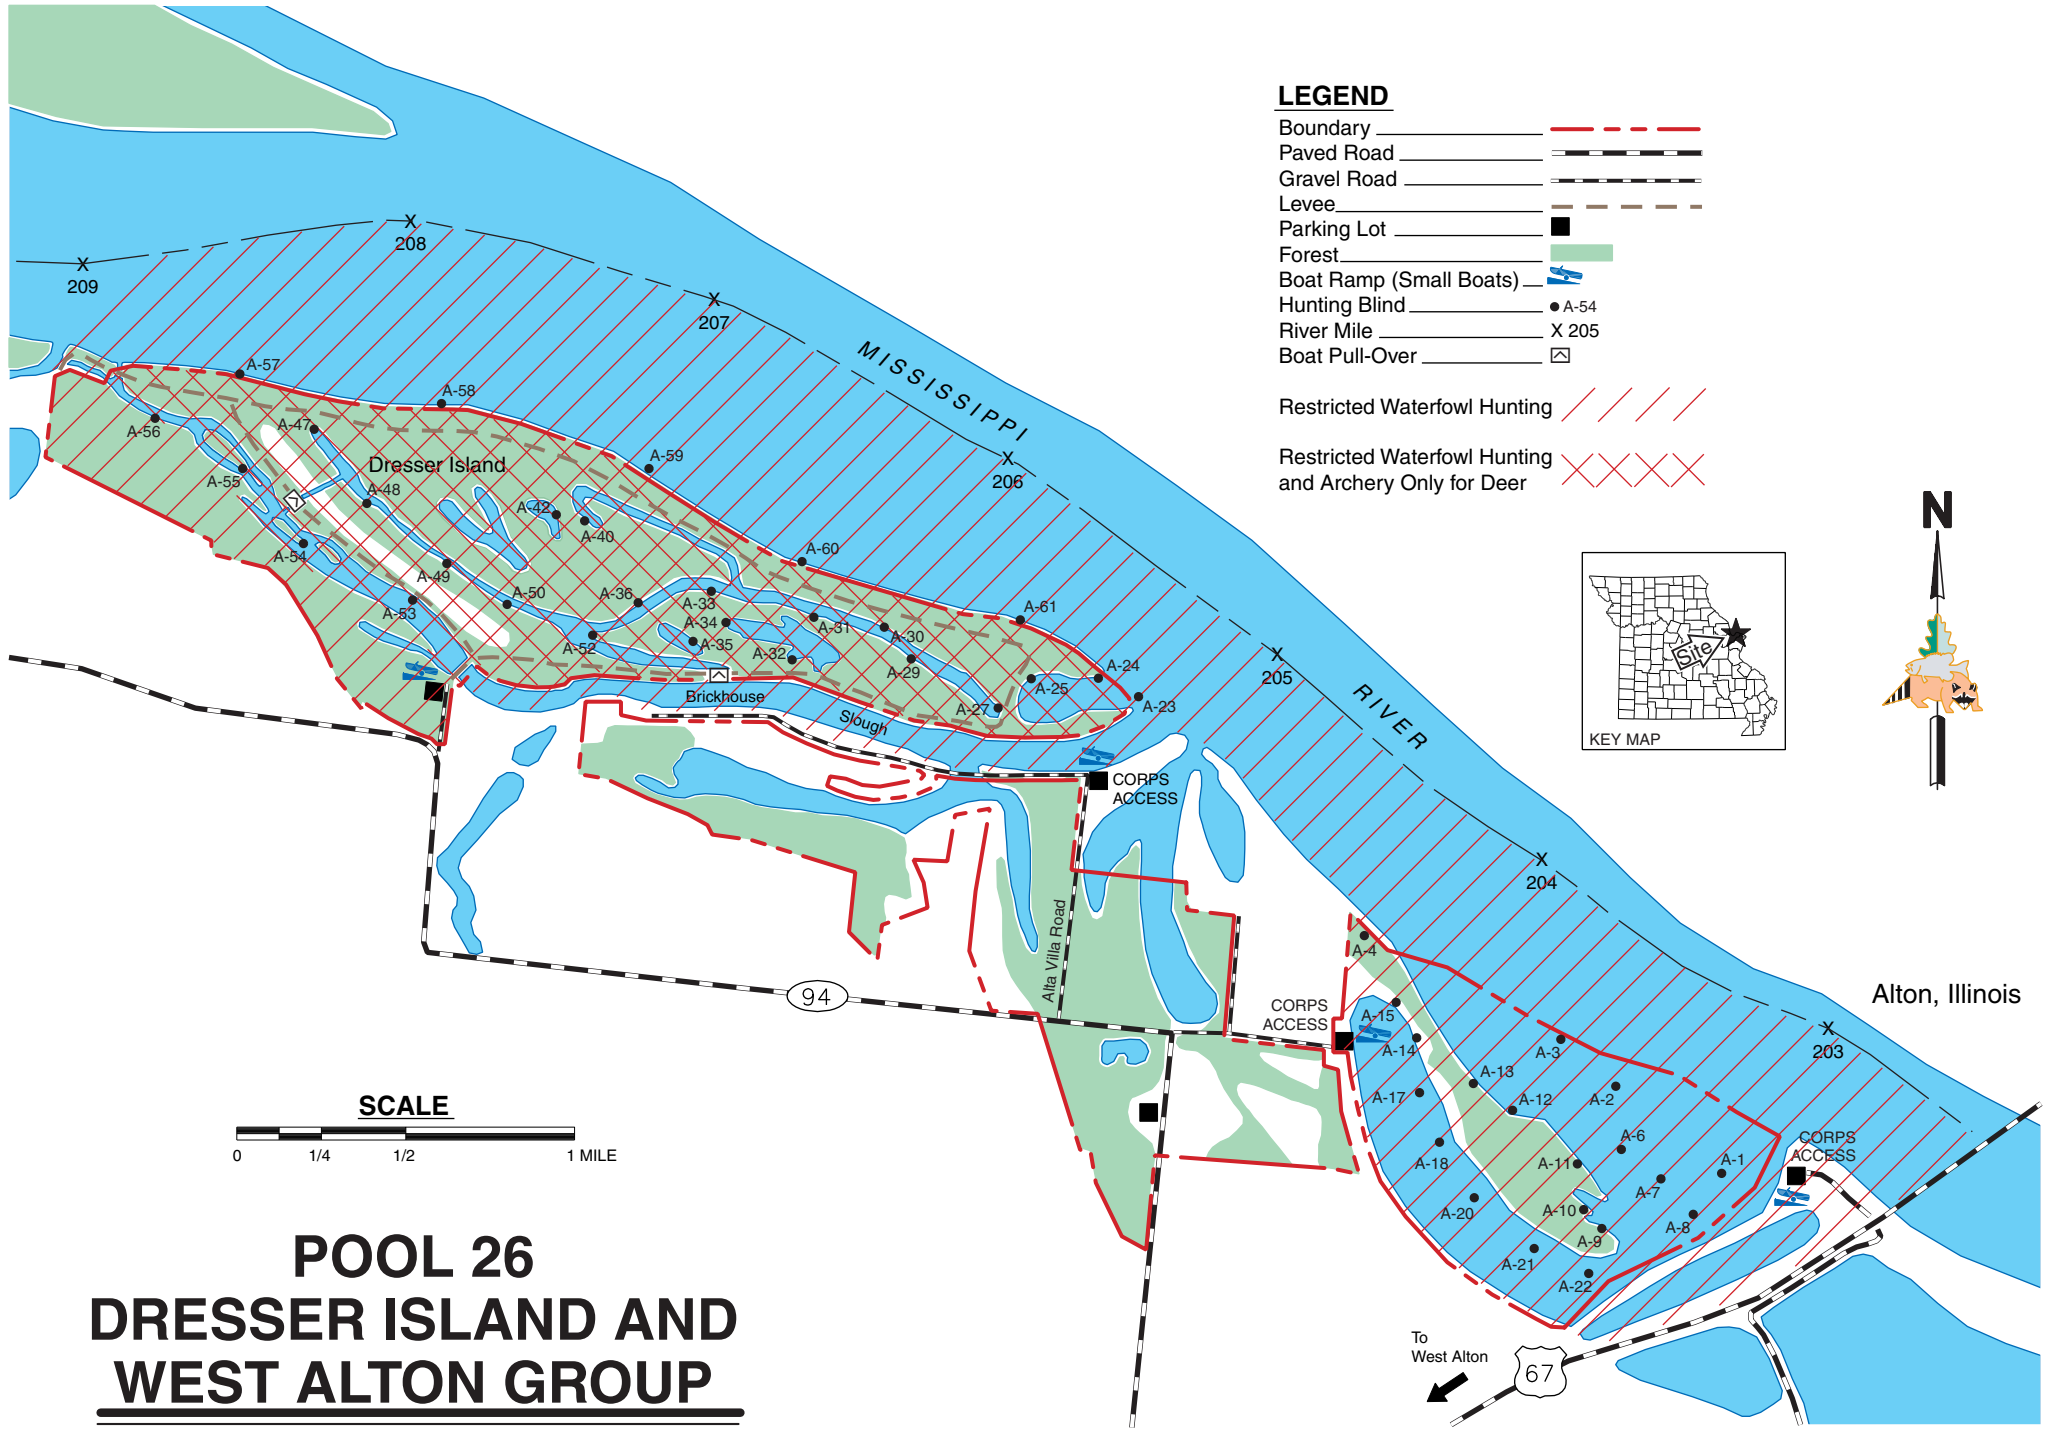

**RIVER MILES 246 TO 249**

# POOL 26 BOLTER ISLAND AND DARDENNE ISLAND

RIVER MILES 224 TO 228

VICINITY MAP

**LEGEND**

- Boundary
- Paved Road
- Gravel Road
- Forest
- River Mile

**SCALE**

# POOL 26 MASON ISLAND

RIVER MILES 215 TO 220

**LEGEND**

- Boundary
  - Paved Road
  - Gravel Road
  - Levee
  - Parking Lot
  - Forest
  - Boat Ramp (Small Boats)
  - Hunting Blind ● A-54
  - River Mile X 205
  - Boat Pull-Over
- 
- Restricted Waterfowl Hunting
  - Restricted Waterfowl Hunting and Archery Only for Deer

**POOL 26  
DRESSER ISLAND AND  
WEST ALTON GROUP**

RIVER MILES 203 TO 209