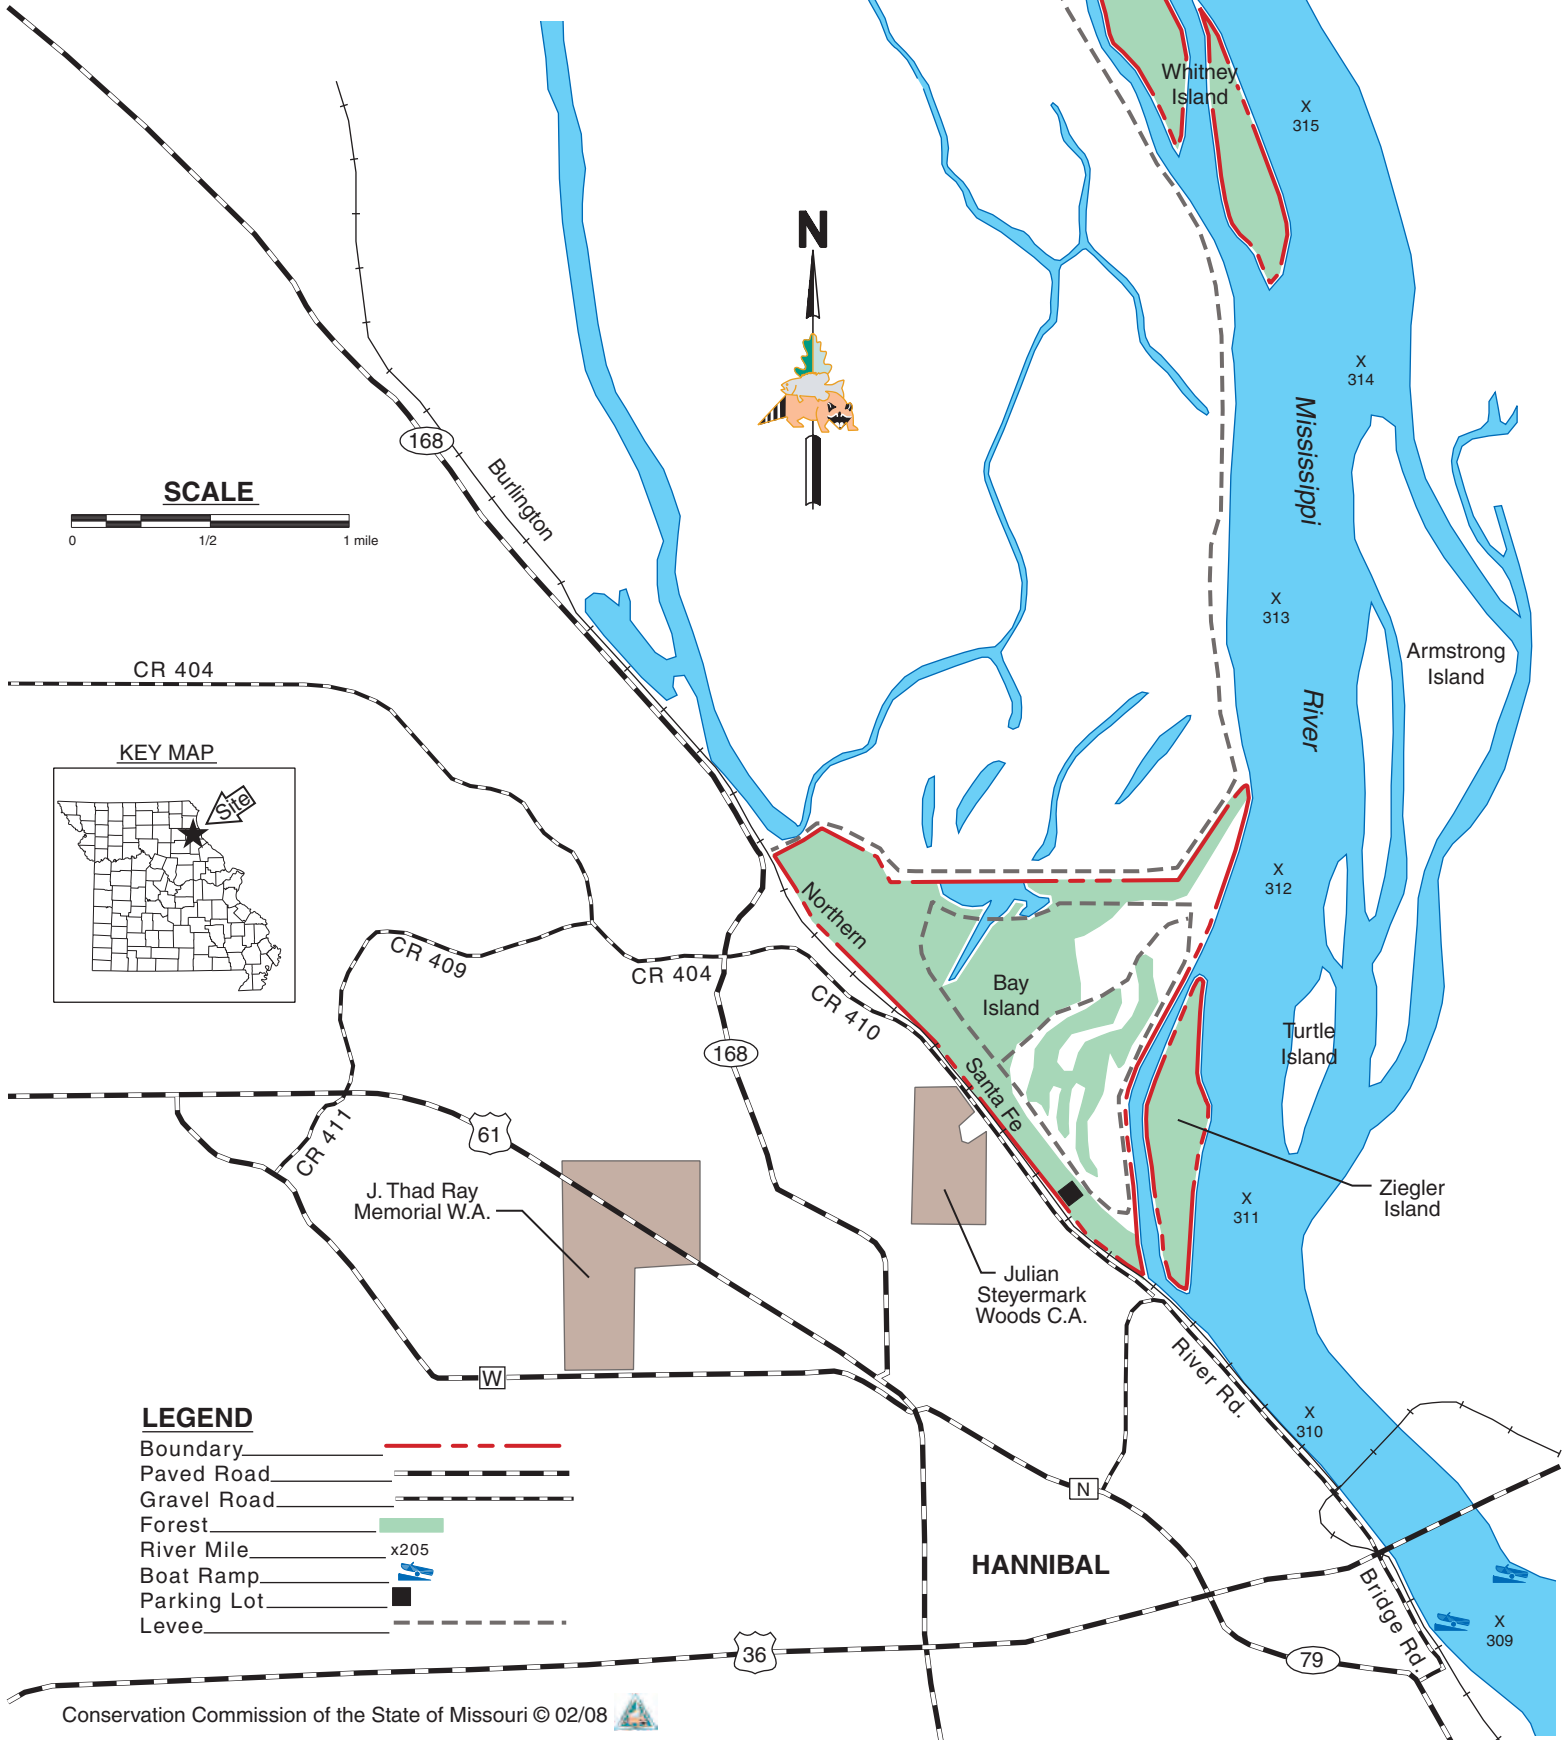

POOL 22 WHITNEY ISLAND BAY ISLAND

RIVER MILES 309 TO 316

SCALE

KEY MAP