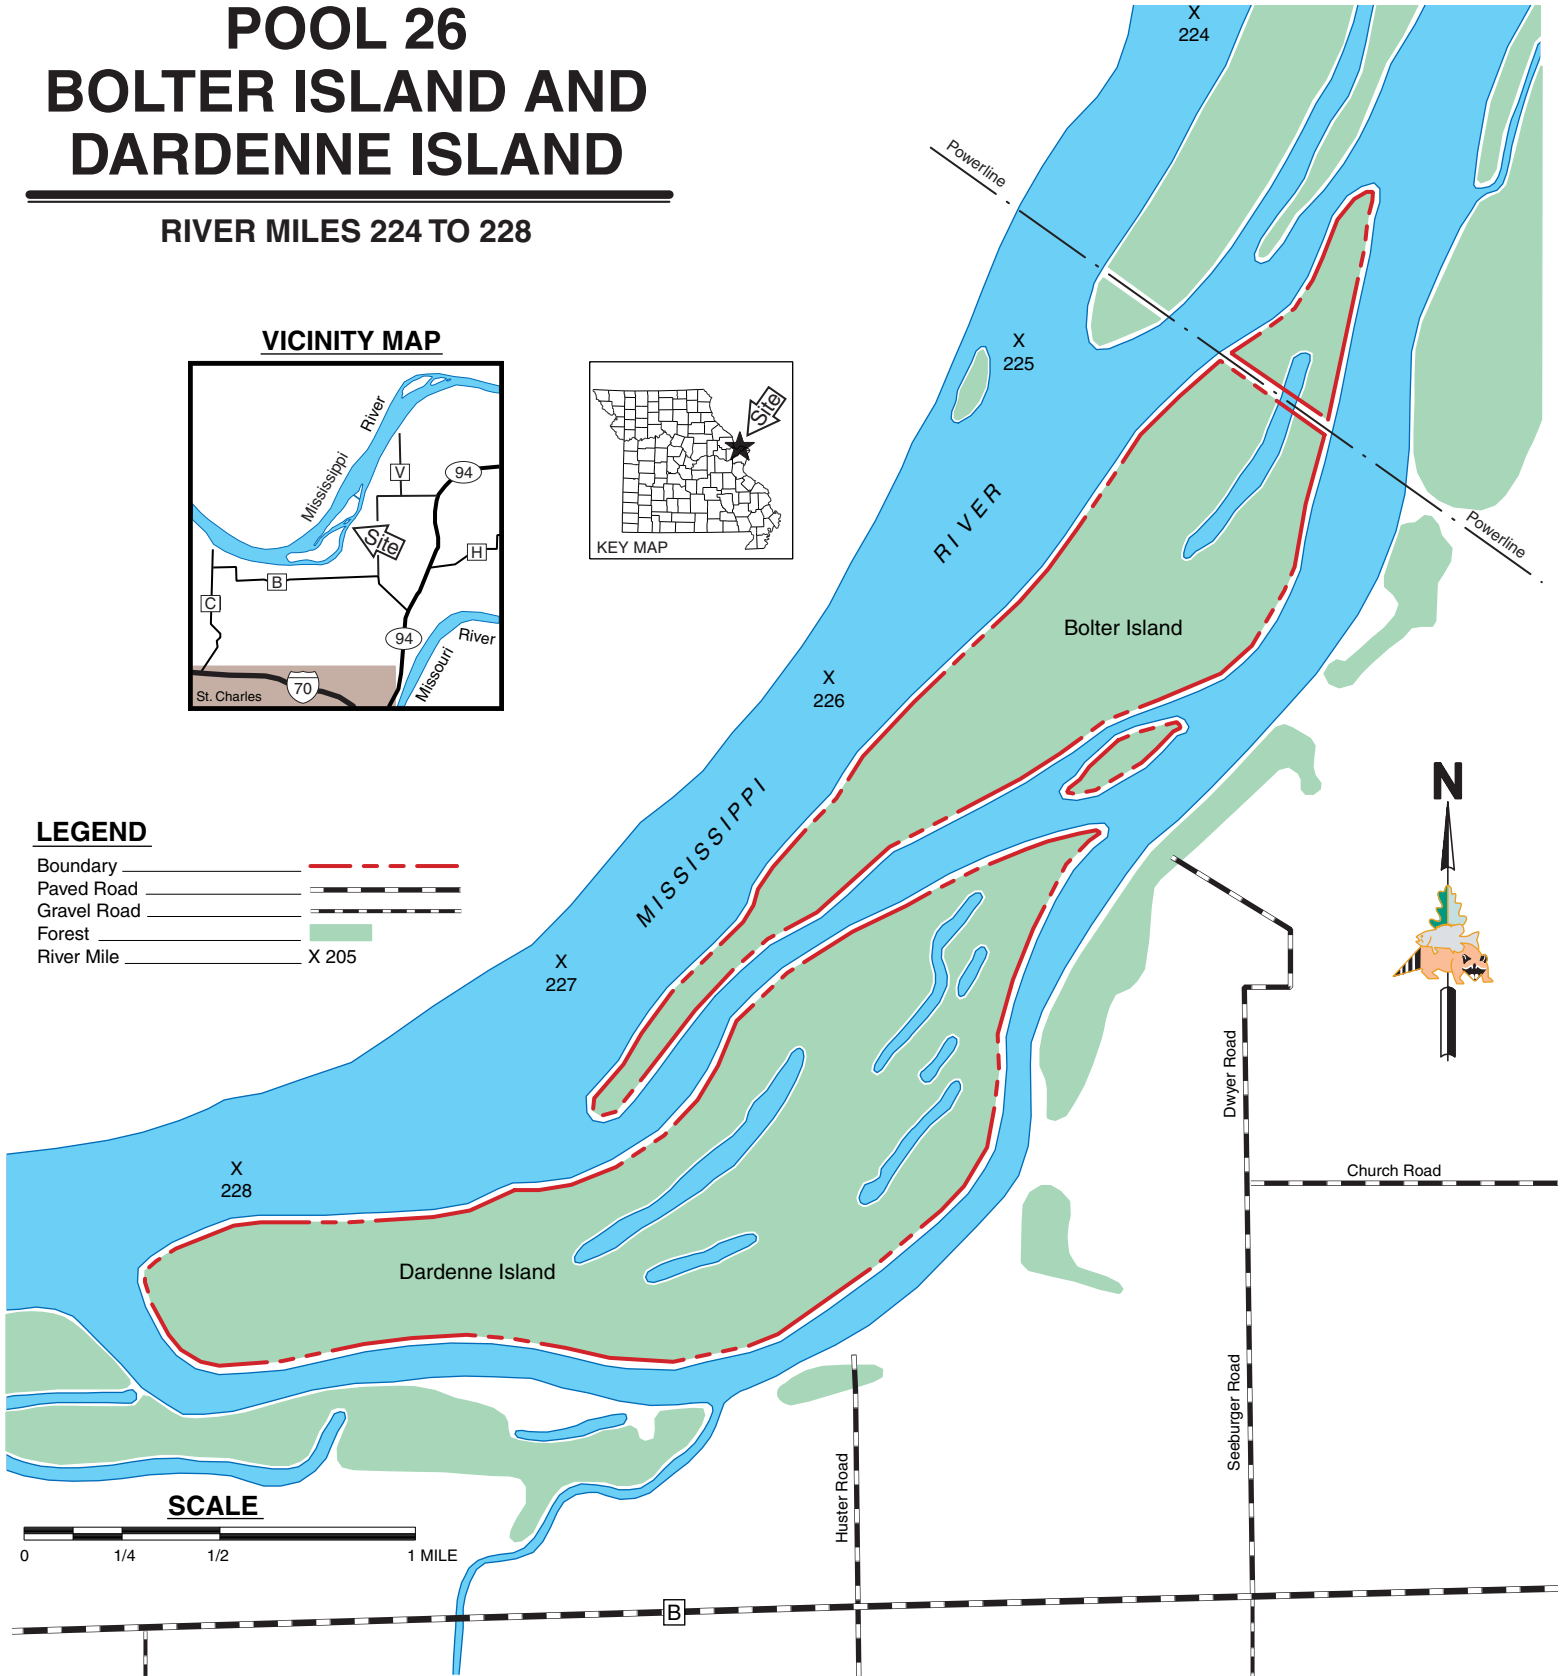

POOL 26 BOLTER ISLAND AND DARDENNE ISLAND

RIVER MILES 224 TO 228

VICINITY MAP

LEGEND

- Boundary
- Paved Road
- Gravel Road
- Forest
- River Mile

SCALE