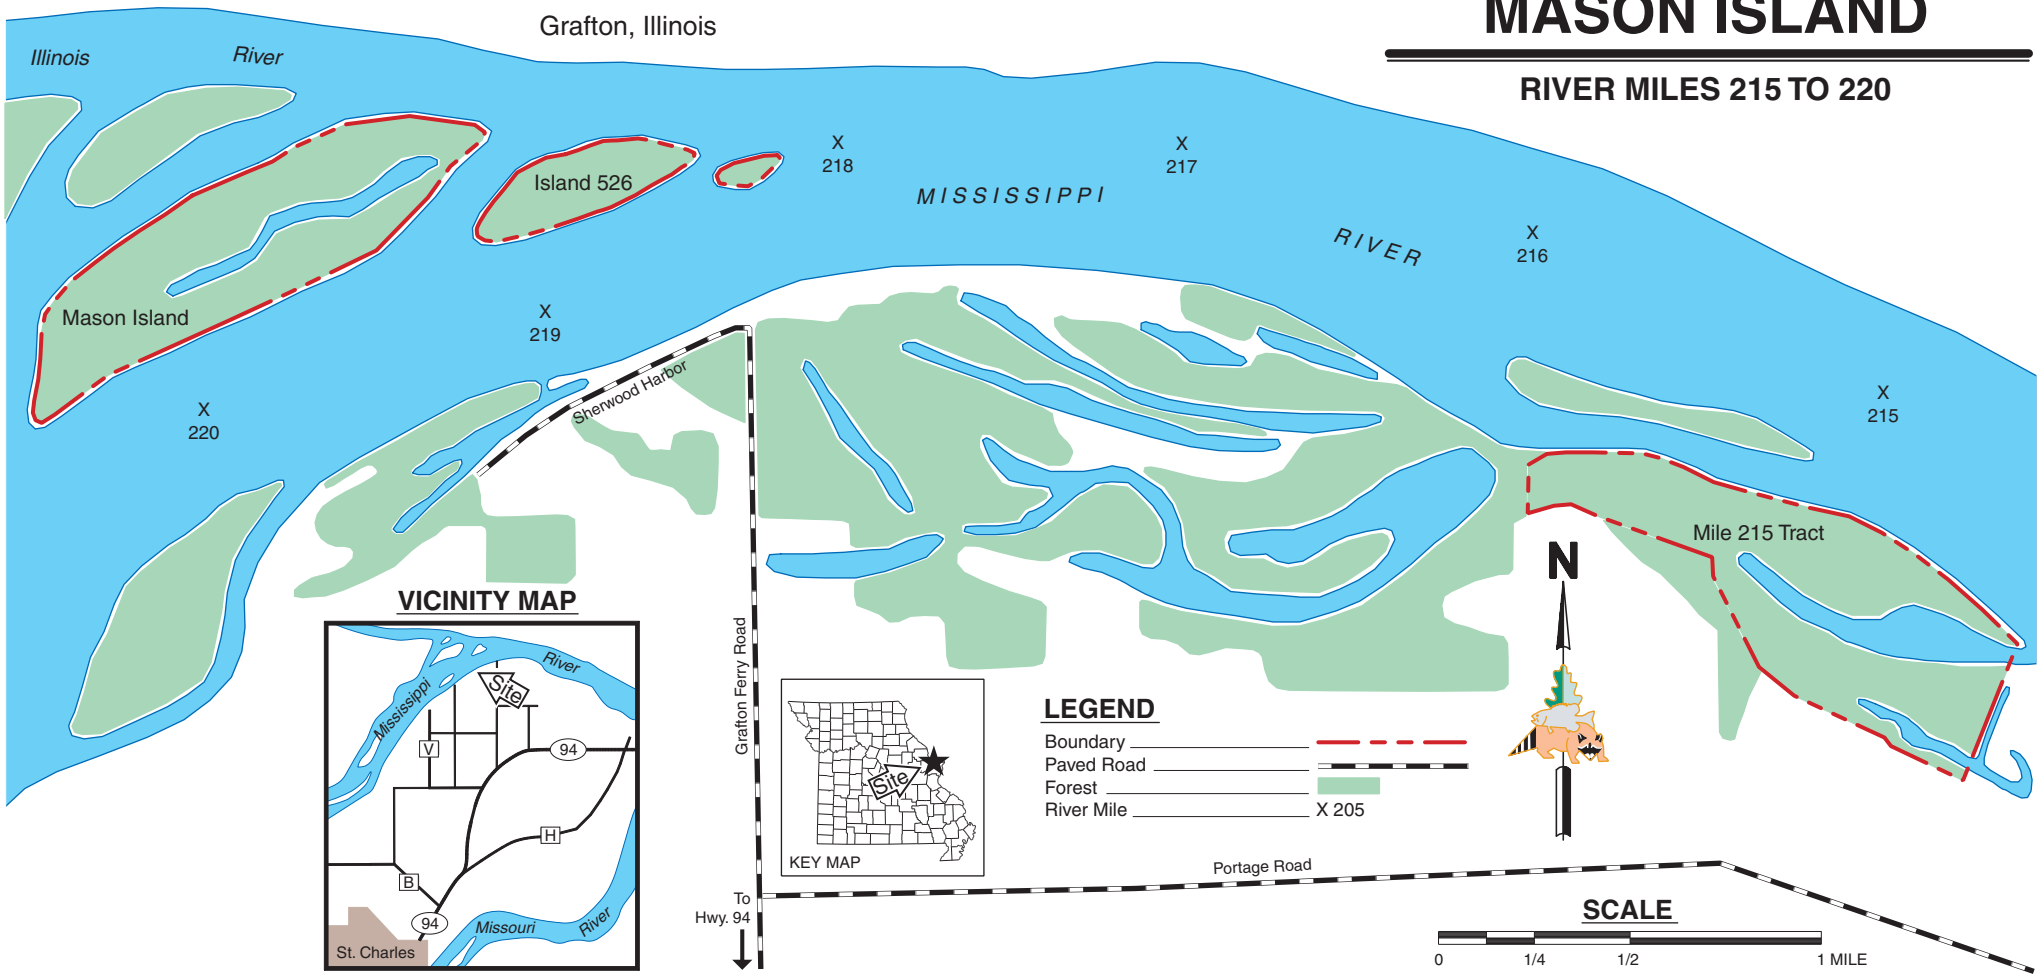

**RIVER MILES 246 TO 249**

# POOL 26 BOLTER ISLAND AND DARDENNE ISLAND

RIVER MILES 224 TO 228

VICINITY MAP

**LEGEND**

- Boundary
- Paved Road
- Gravel Road
- Forest
- River Mile

**SCALE**

# POOL 26 MASON ISLAND

RIVER MILES 215 TO 220

**LEGEND**

- Boundary
  - Paved Road
  - Gravel Road
  - Levee
  - Parking Lot
  - Forest
  - Boat Ramp (Small Boats)
  - Hunting Blind ● A-54
  - River Mile X 205
  - Boat Pull-Over
- 
- Restricted Waterfowl Hunting
  - Restricted Waterfowl Hunting and Archery Only for Deer

**POOL 26  
DRESSER ISLAND AND  
WEST ALTON GROUP**

RIVER MILES 203 TO 209