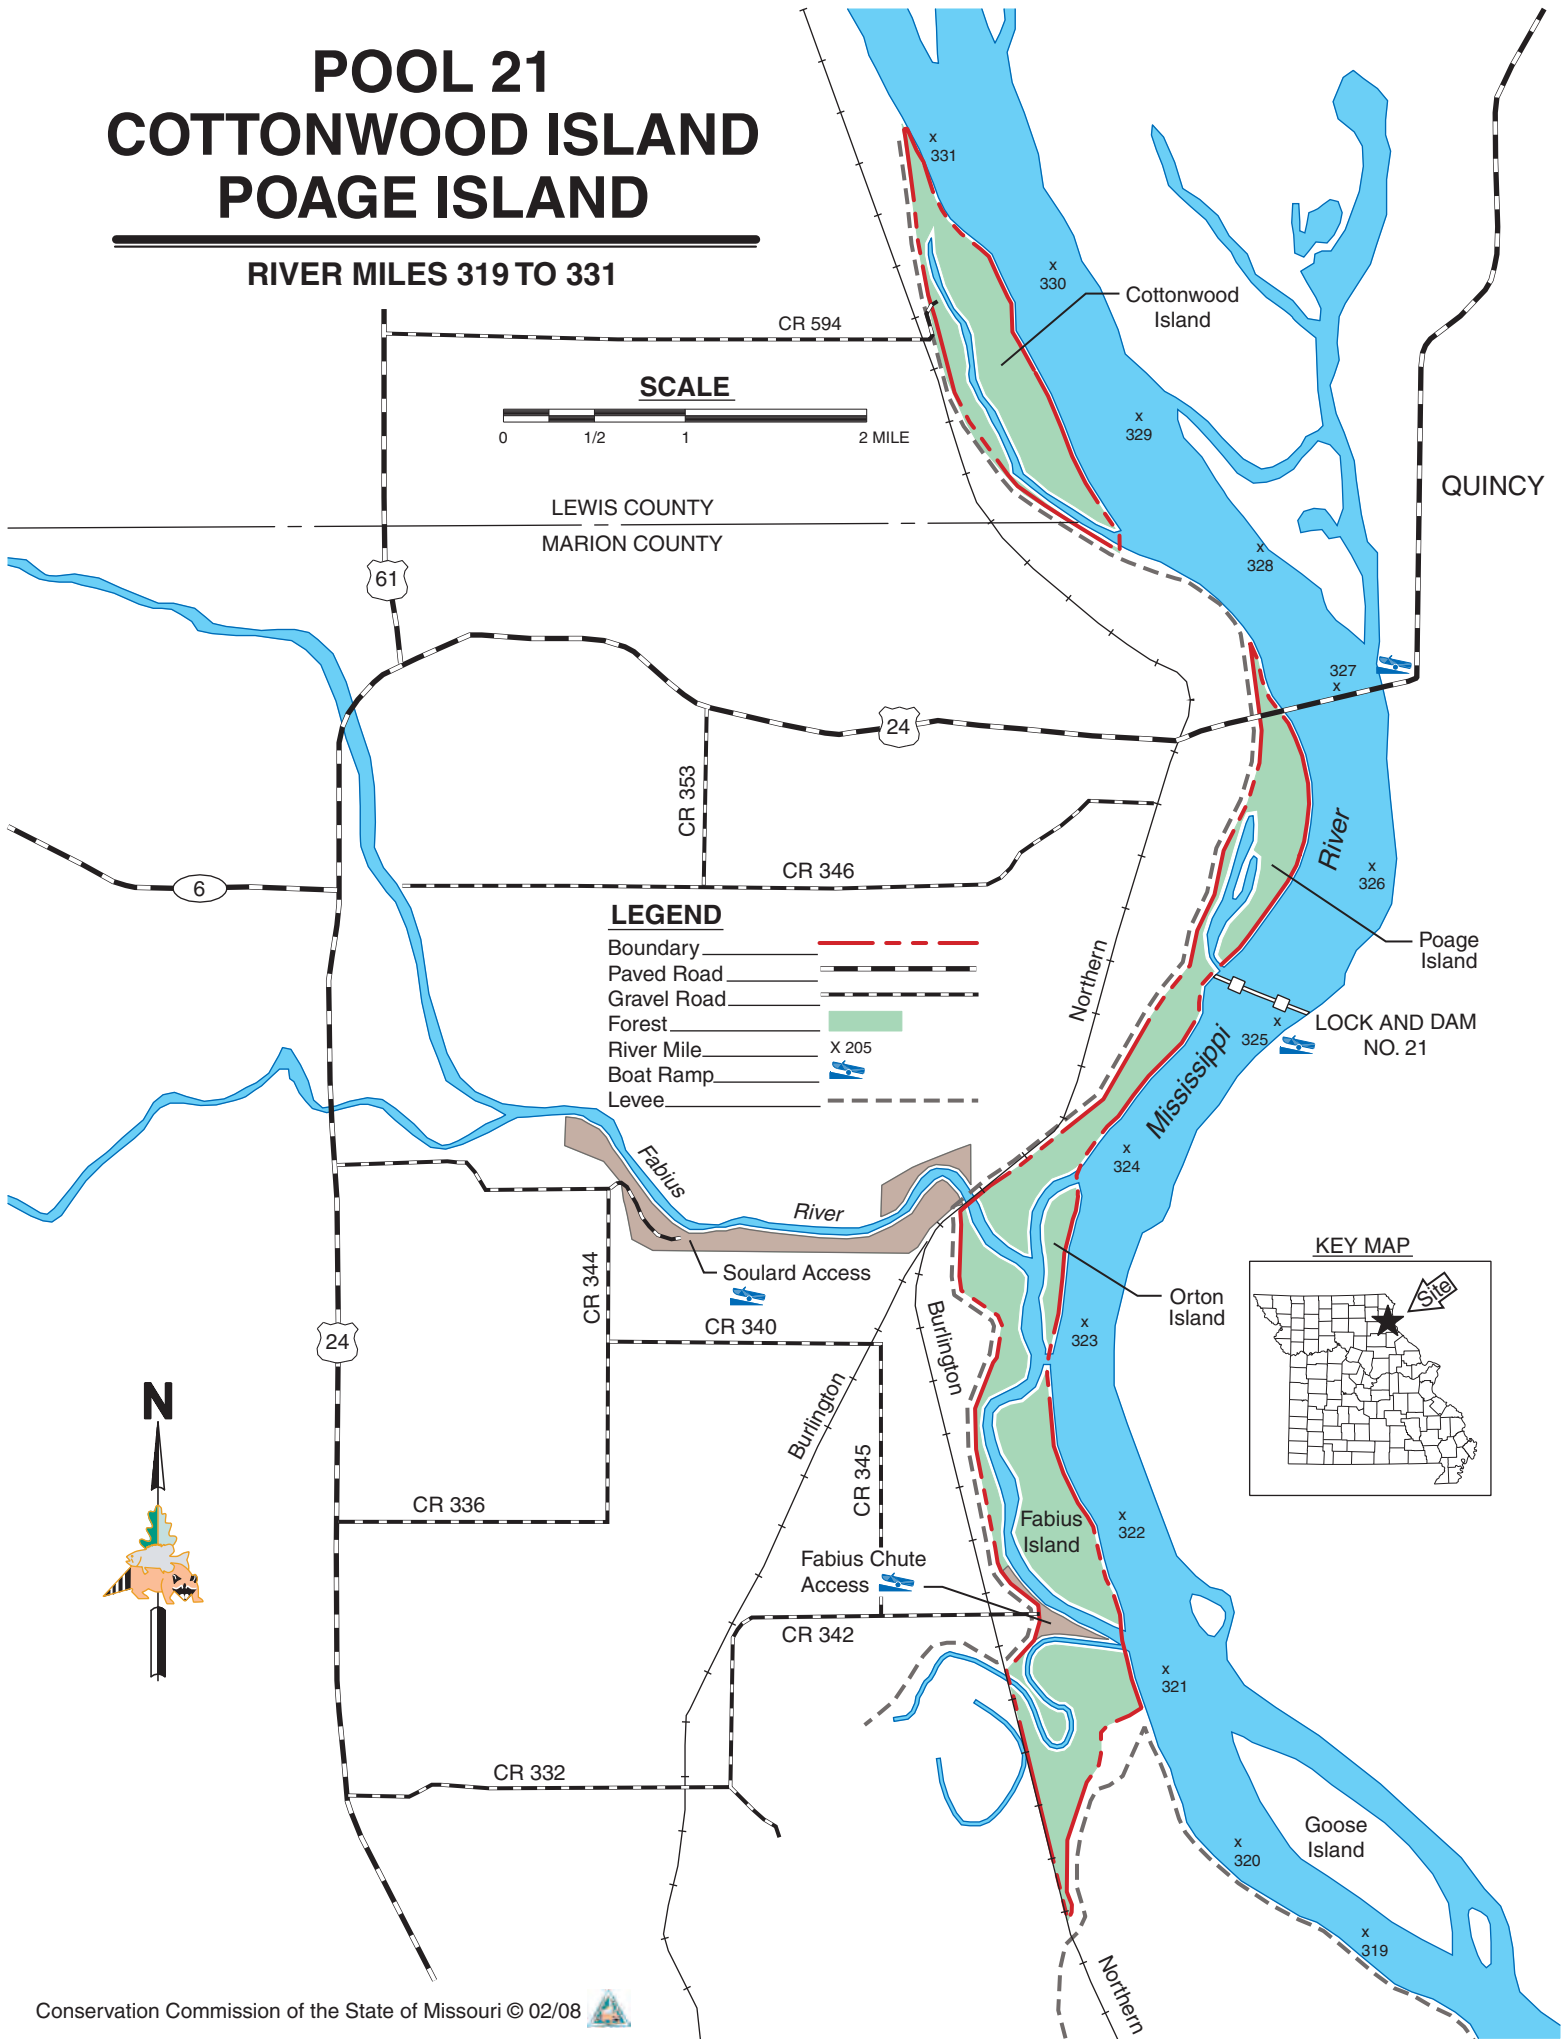

# POOL 21 COTTONWOOD ISLAND POAGE ISLAND

RIVER MILES 319 TO 331

LEWIS COUNTY  
MARION COUNTY

QUINCY

## LEGEND

Boundary	
Paved Road	
Gravel Road	
Forest	
River Mile	X 205
Boat Ramp	
Levee	

# POOL 25 MOZIER ISLAND TO STERLING ISLAND

RIVER MILES 261 TO 251

## LEGEND

- Boundary
- Paved Road
- Gravel Road
- River Mile X 258
- Forest
- Boat Ramp