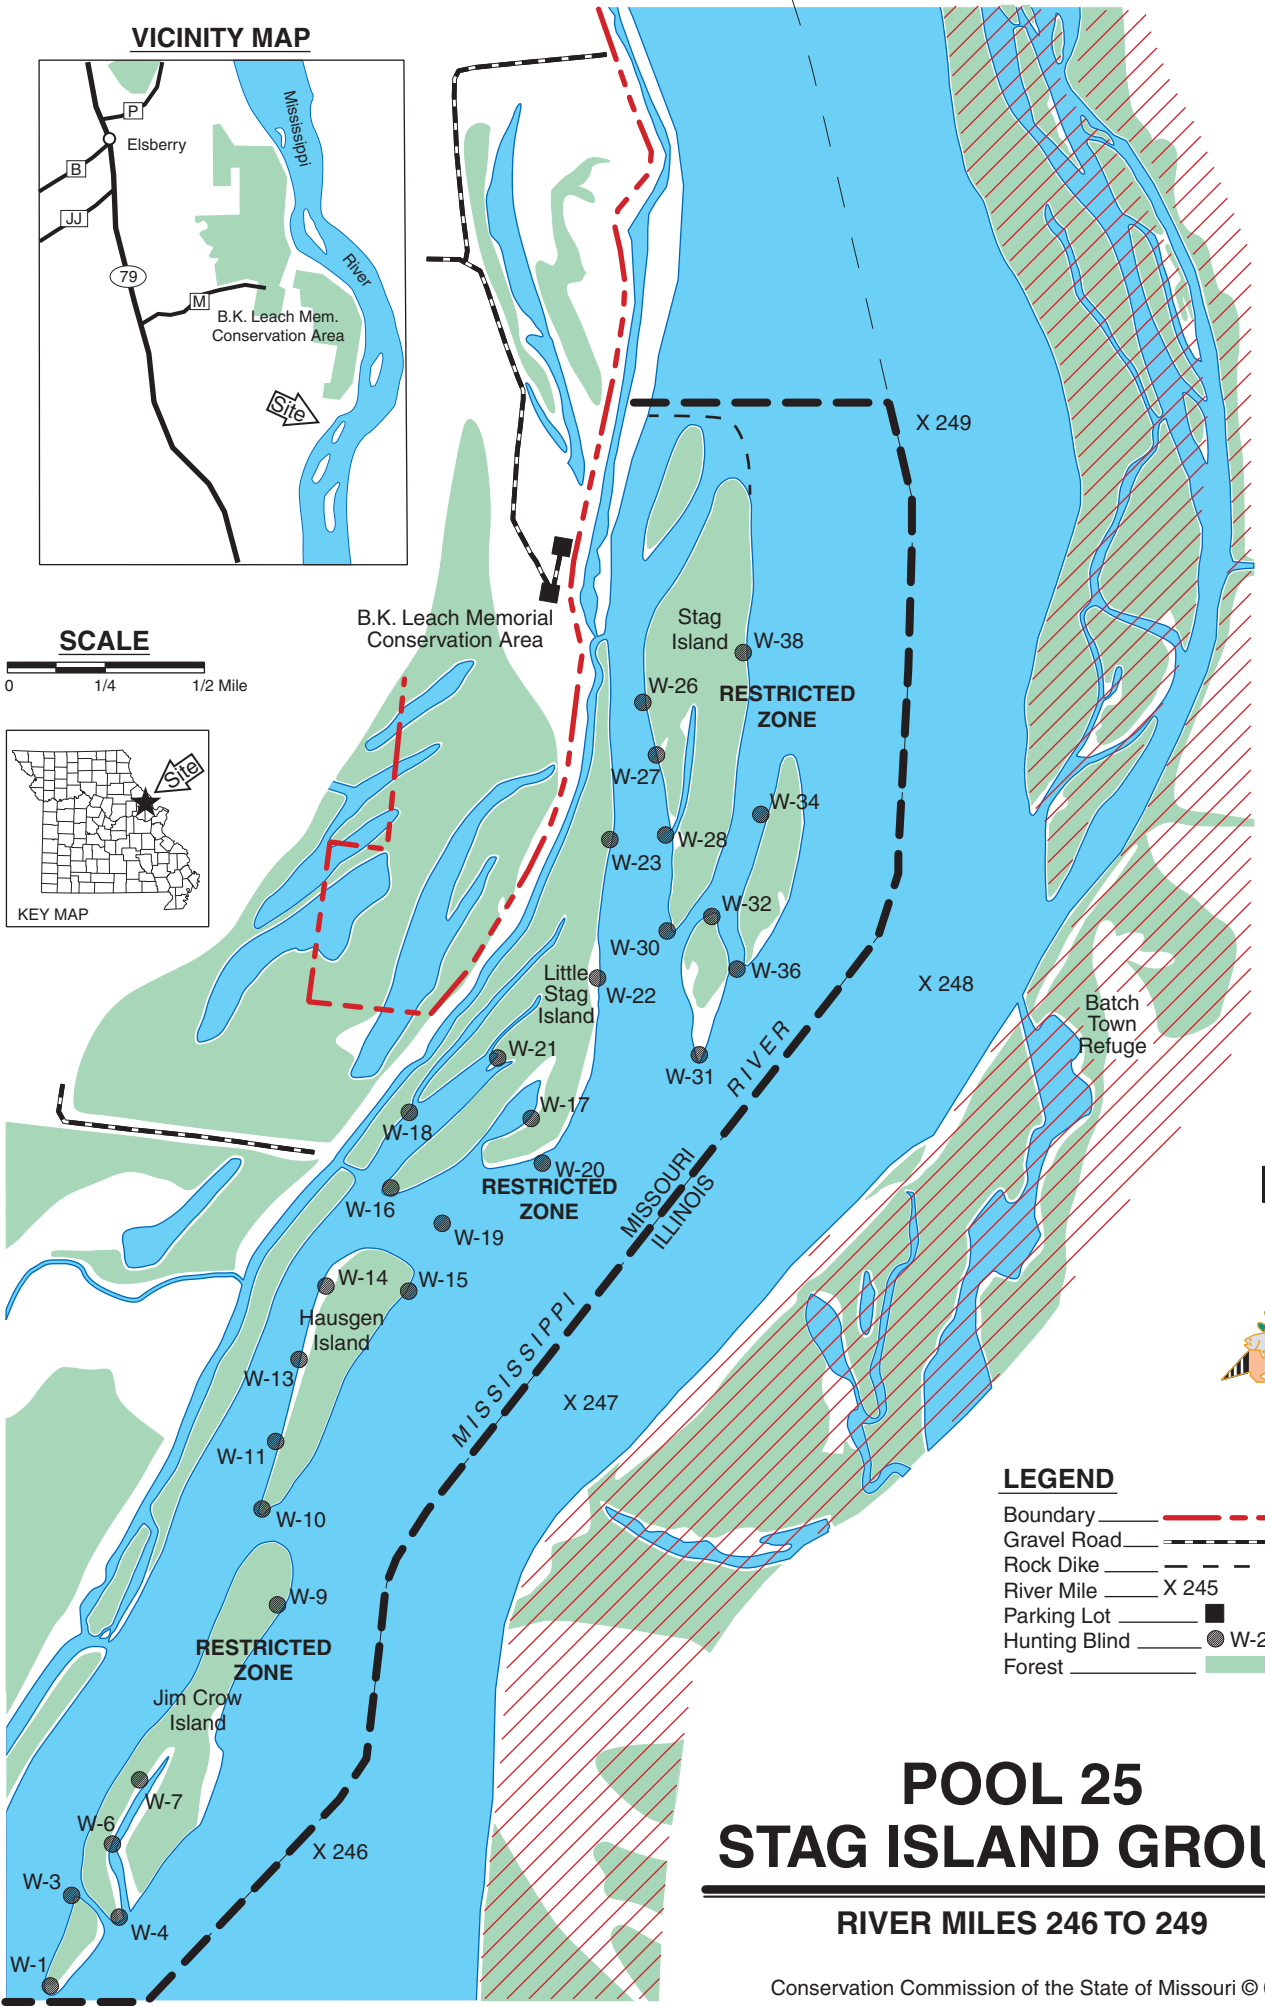

SCALE

LEGEND

- Boundary ————
- Gravel Road ————
- Rock Dike ————
- River Mile ——— X 245
- Parking Lot ———●
- Hunting Blind ———● W-22
- Forest ———■

**POOL 25
STAG ISLAND GROUP**

RIVER MILES 246 TO 249