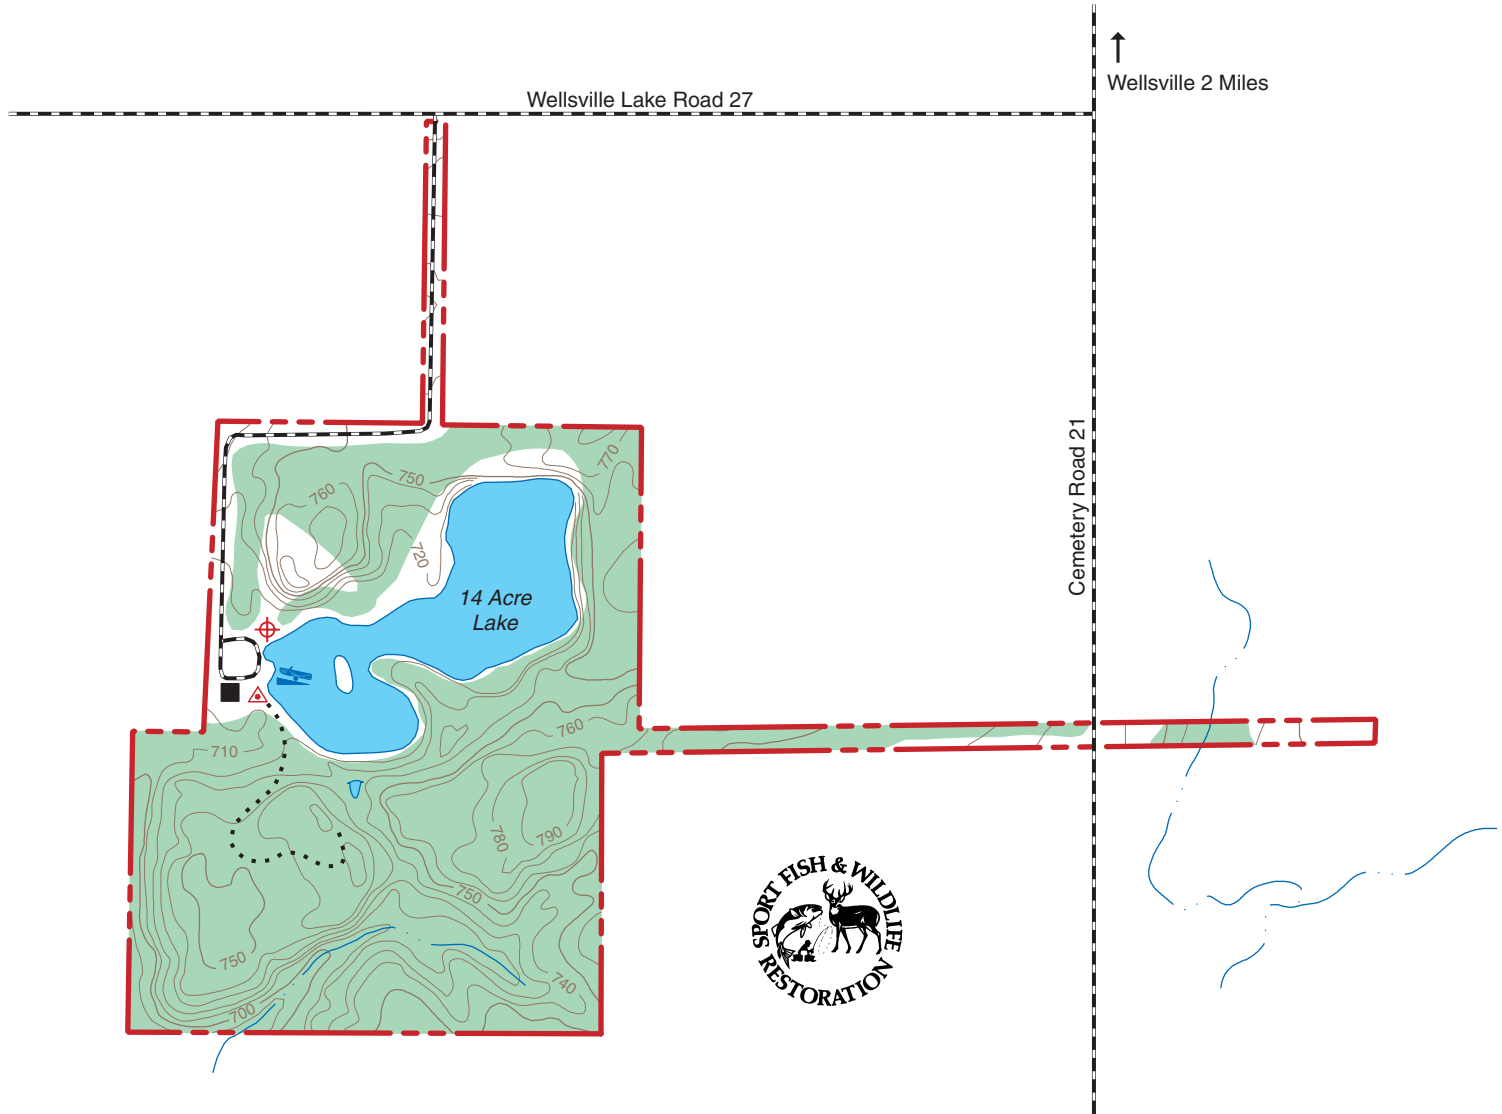

# WELLSVILLE LAKE CONSERVATION AREA

MONTGOMERY COUNTY  
126 ACRES

## SCALE

## VICINITY MAP

KEY MAP

## LEGEND

Boundary	
Gravel Road	
Foot Path	
Drainage	
Parking Lot	
Pond	
Primitive Camping Area	
Boat Ramp	
Shooting Range	
Forest	
Topography	