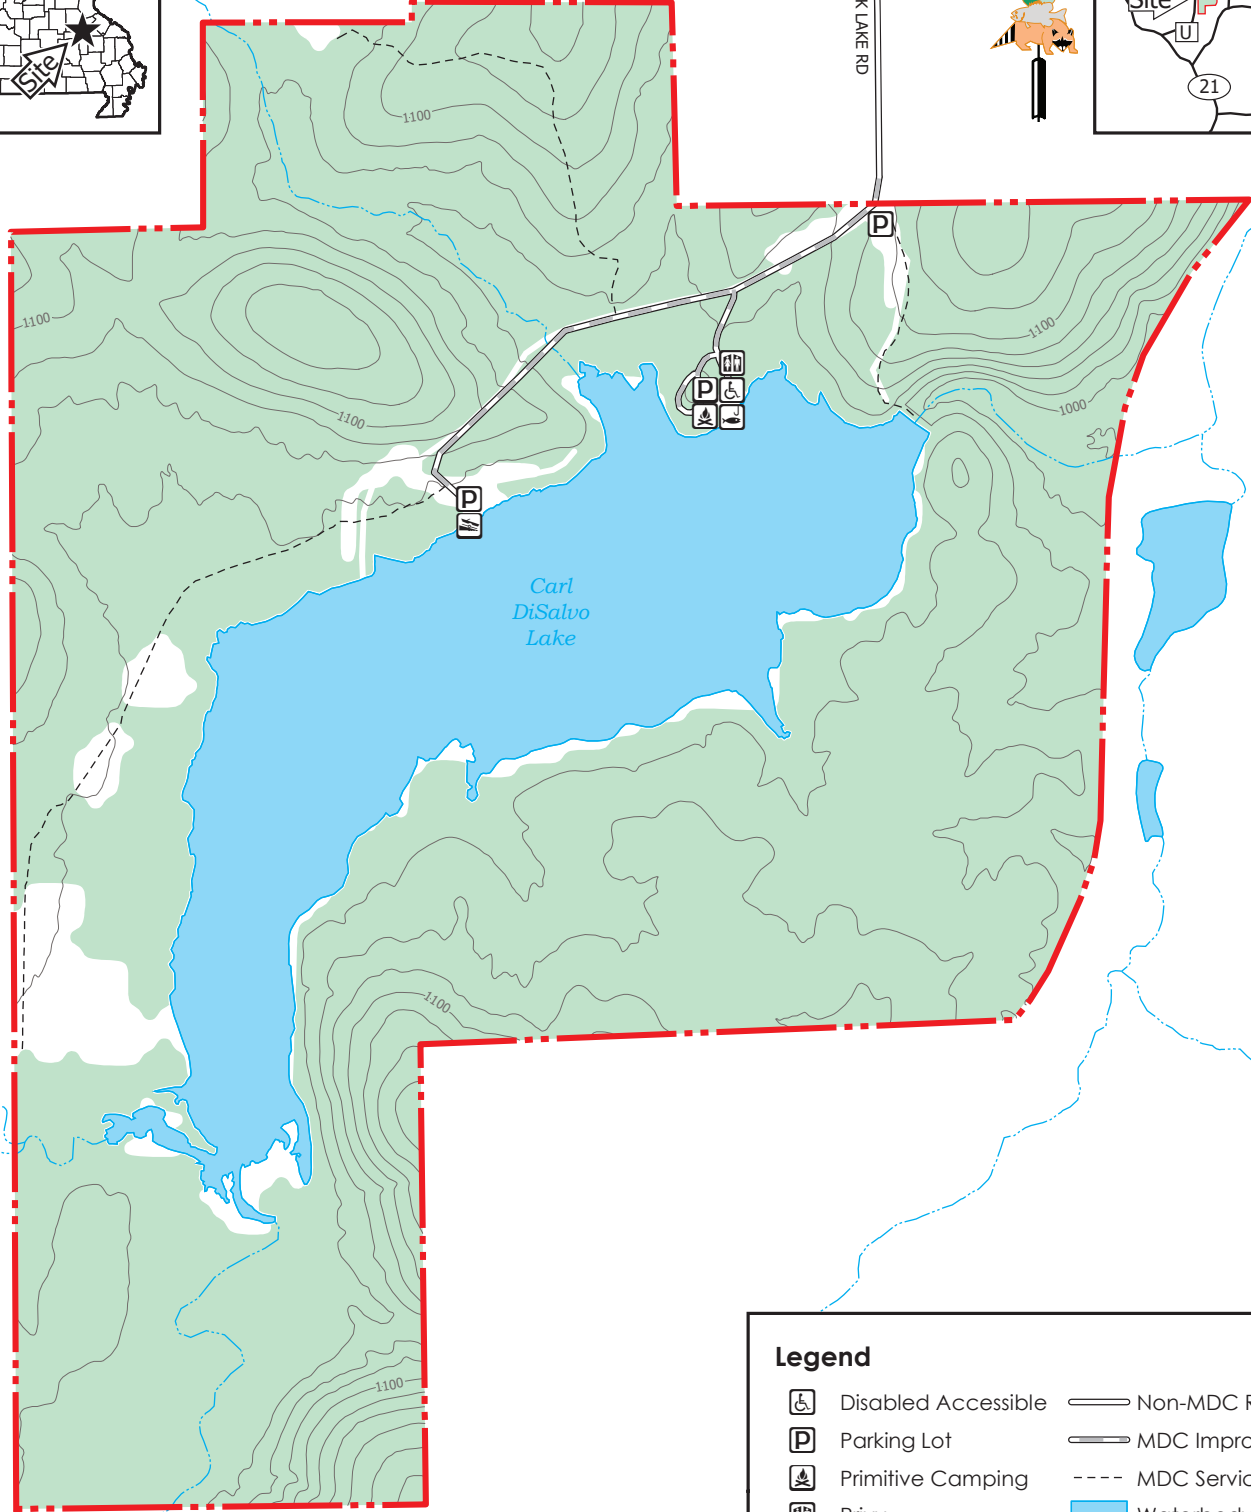

# Bismarck CA

Conservation Commission of the State of Missouri ©

Last Updated - 4/8/2019

**Legend**

	Disabled Accessible		Non-MDC Road
	Parking Lot		MDC Improved Road
	Primitive Camping		MDC Service Road
	Privy		Waterbody
	Fishing Jetty		Stream
	Concrete Boat Ramp		Elevation Contour, 20'
	MDC Land		Forest

MAP DISCLAIMER: Although all data in this map have been compiled by the Missouri Department of Conservation, no warranty, expressed or implied, is made by the department as to the accuracy of the data and related materials. The act of distribution shall not constitute any such warranty, and no responsibility is assumed by the department in the use of these data or related materials.