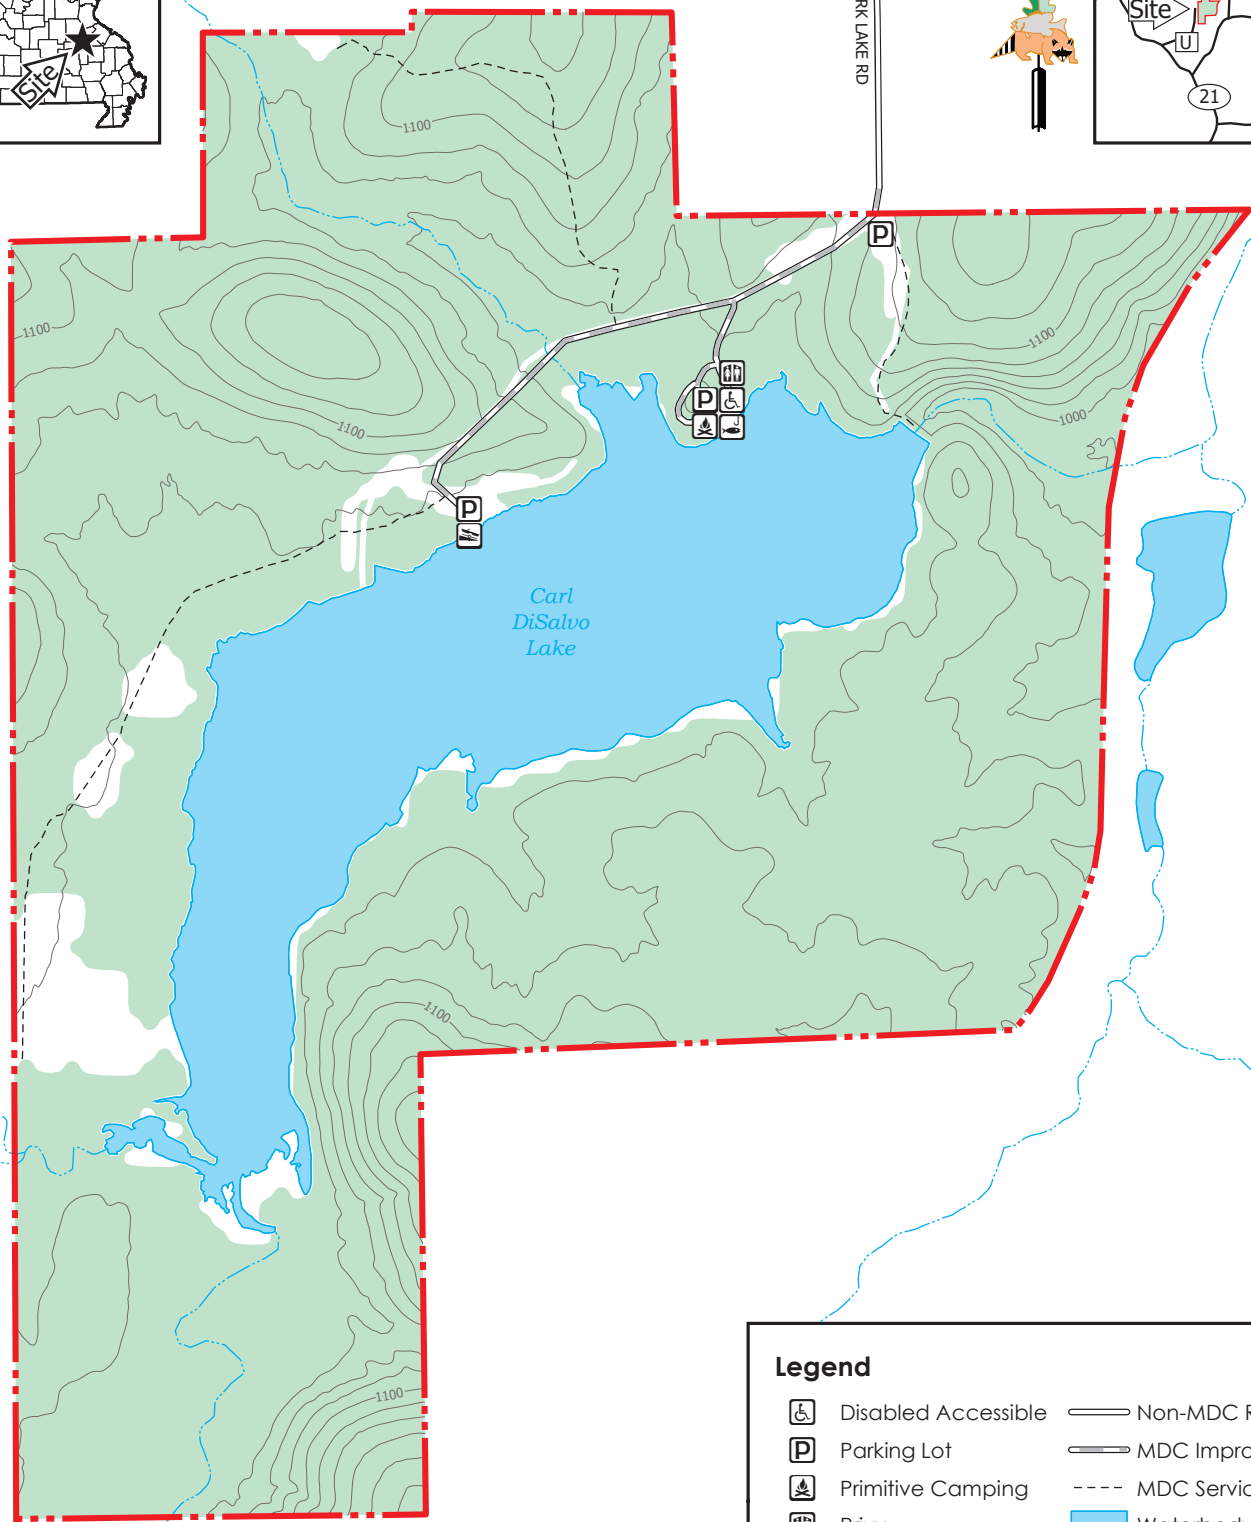

Bismarck CA

Conservation Commission of the State of Missouri ©

Last Updated - 4/8/2019

Legend

Disabled Accessible	Non-MDC Road
Parking Lot	MDC Improved Road
Primitive Camping	MDC Service Road
Privy	Waterbody
Fishing Jetty	Stream
Concrete Boat Ramp	Elevation Contour, 20'
MDC Land	Forest

MAP DISCLAIMER: Although all data in this map have been compiled by the Missouri Department of Conservation, no warranty, expressed or implied, is made by the department as to the accuracy of the data and related materials. The act of distribution shall not constitute any such warranty, and no responsibility is assumed by the department in the use of these data or related materials.