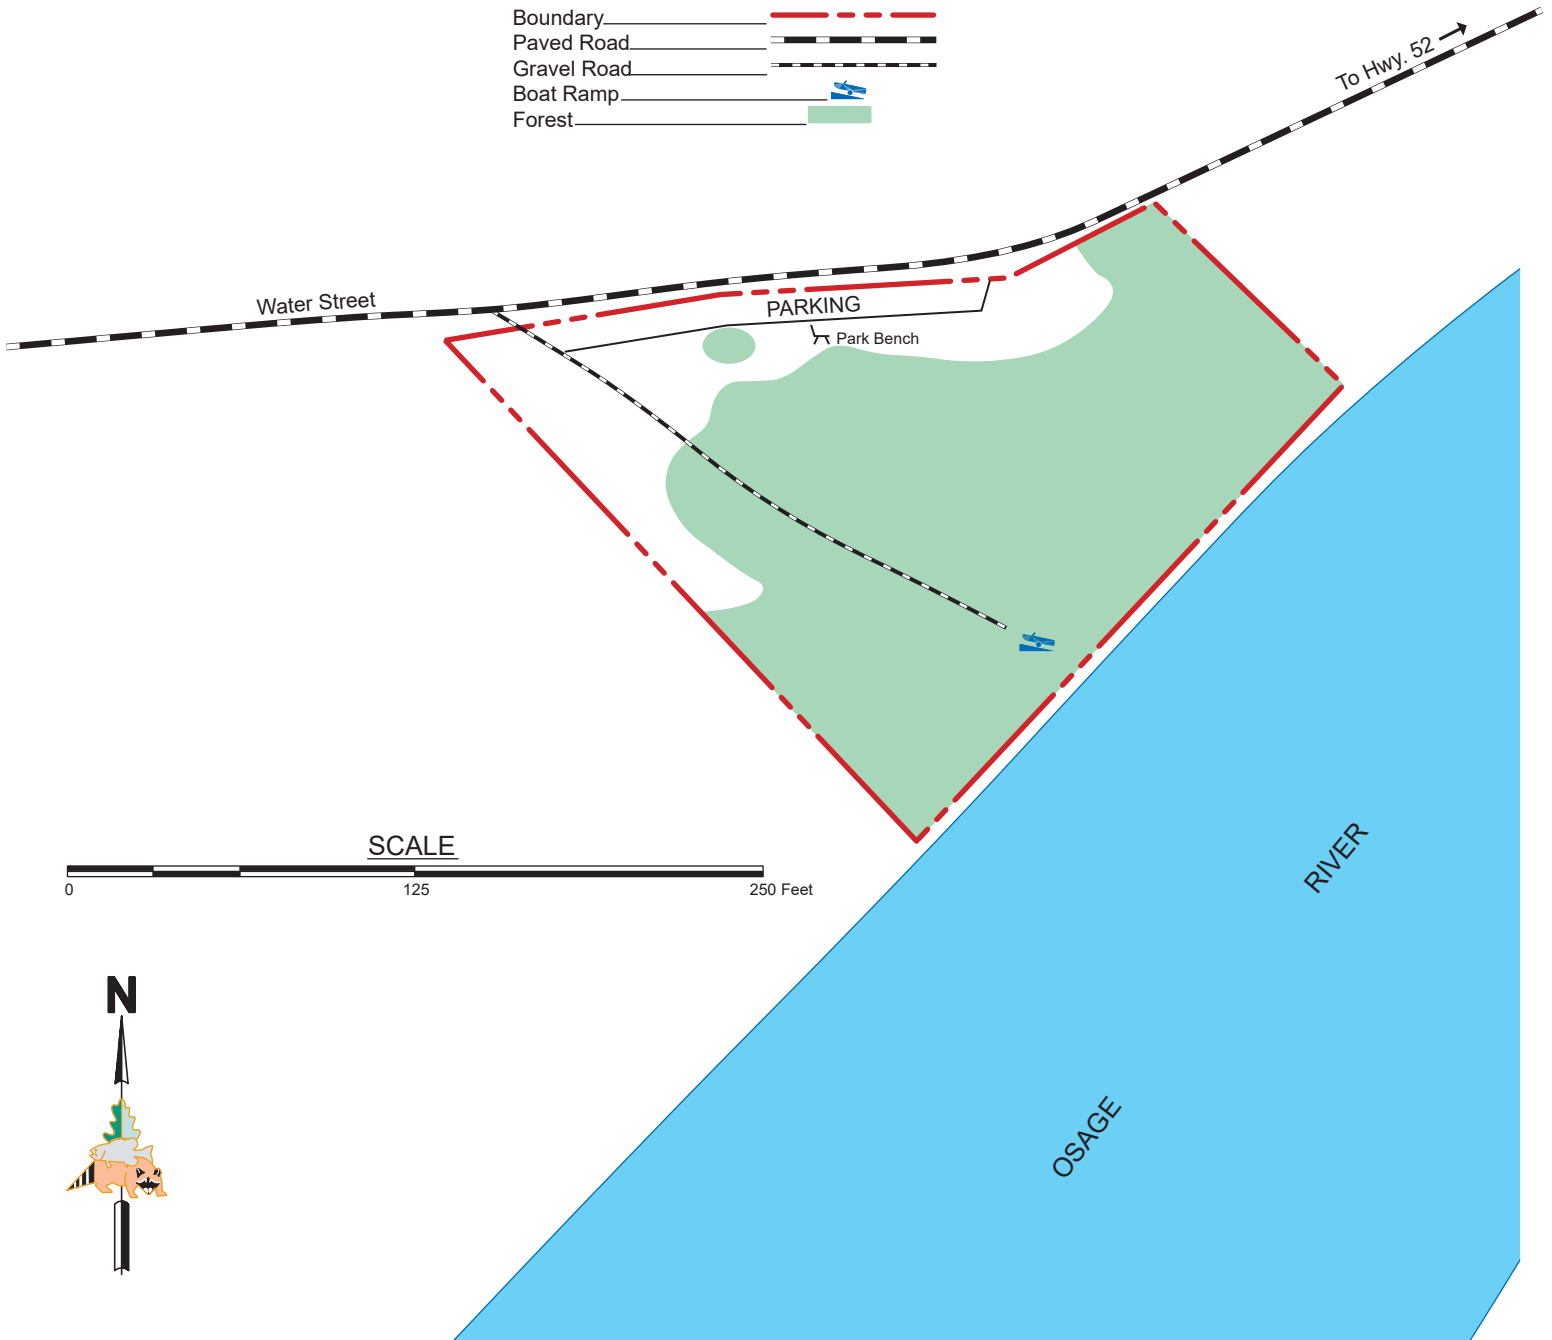

# TUSCUMBIA ACCESS

MILLER COUNTY  
1 ACRE

## VICINITY MAP

## LEGEND

- Boundary 
- Paved Road 
- Gravel Road 
- Boat Ramp 
- Forest 

## SCALE