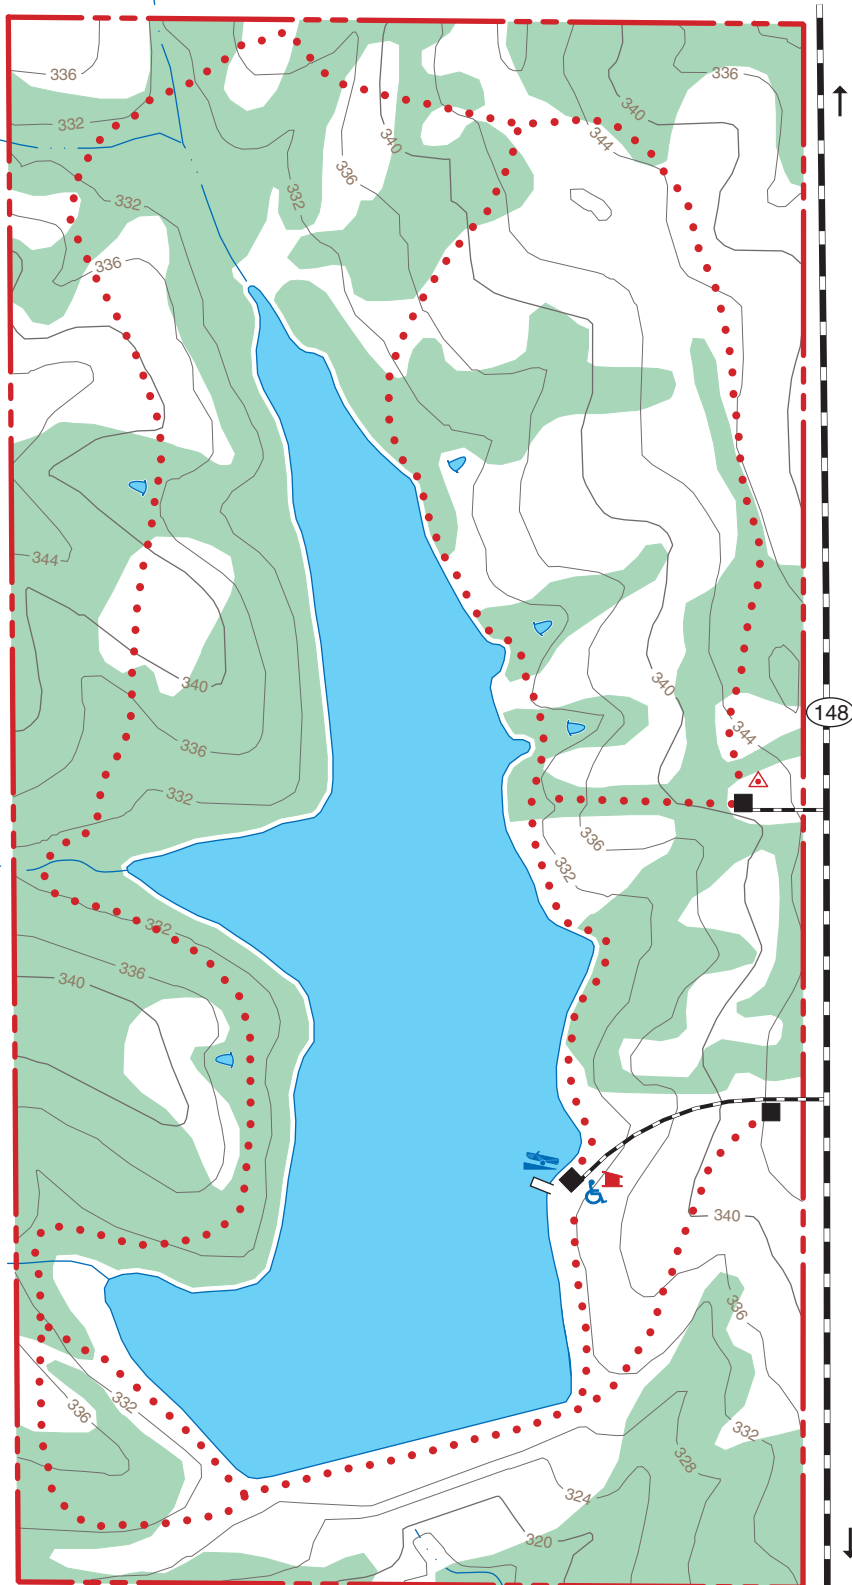

# NODAWAY COUNTY COMMUNITY LAKE

NODAWAY COUNTY  
320 ACRES

## SCALE

↑ Pickering  
1 3/4 Miles

↓ Maryville  
5 1/2 Miles

## VICINITY MAP