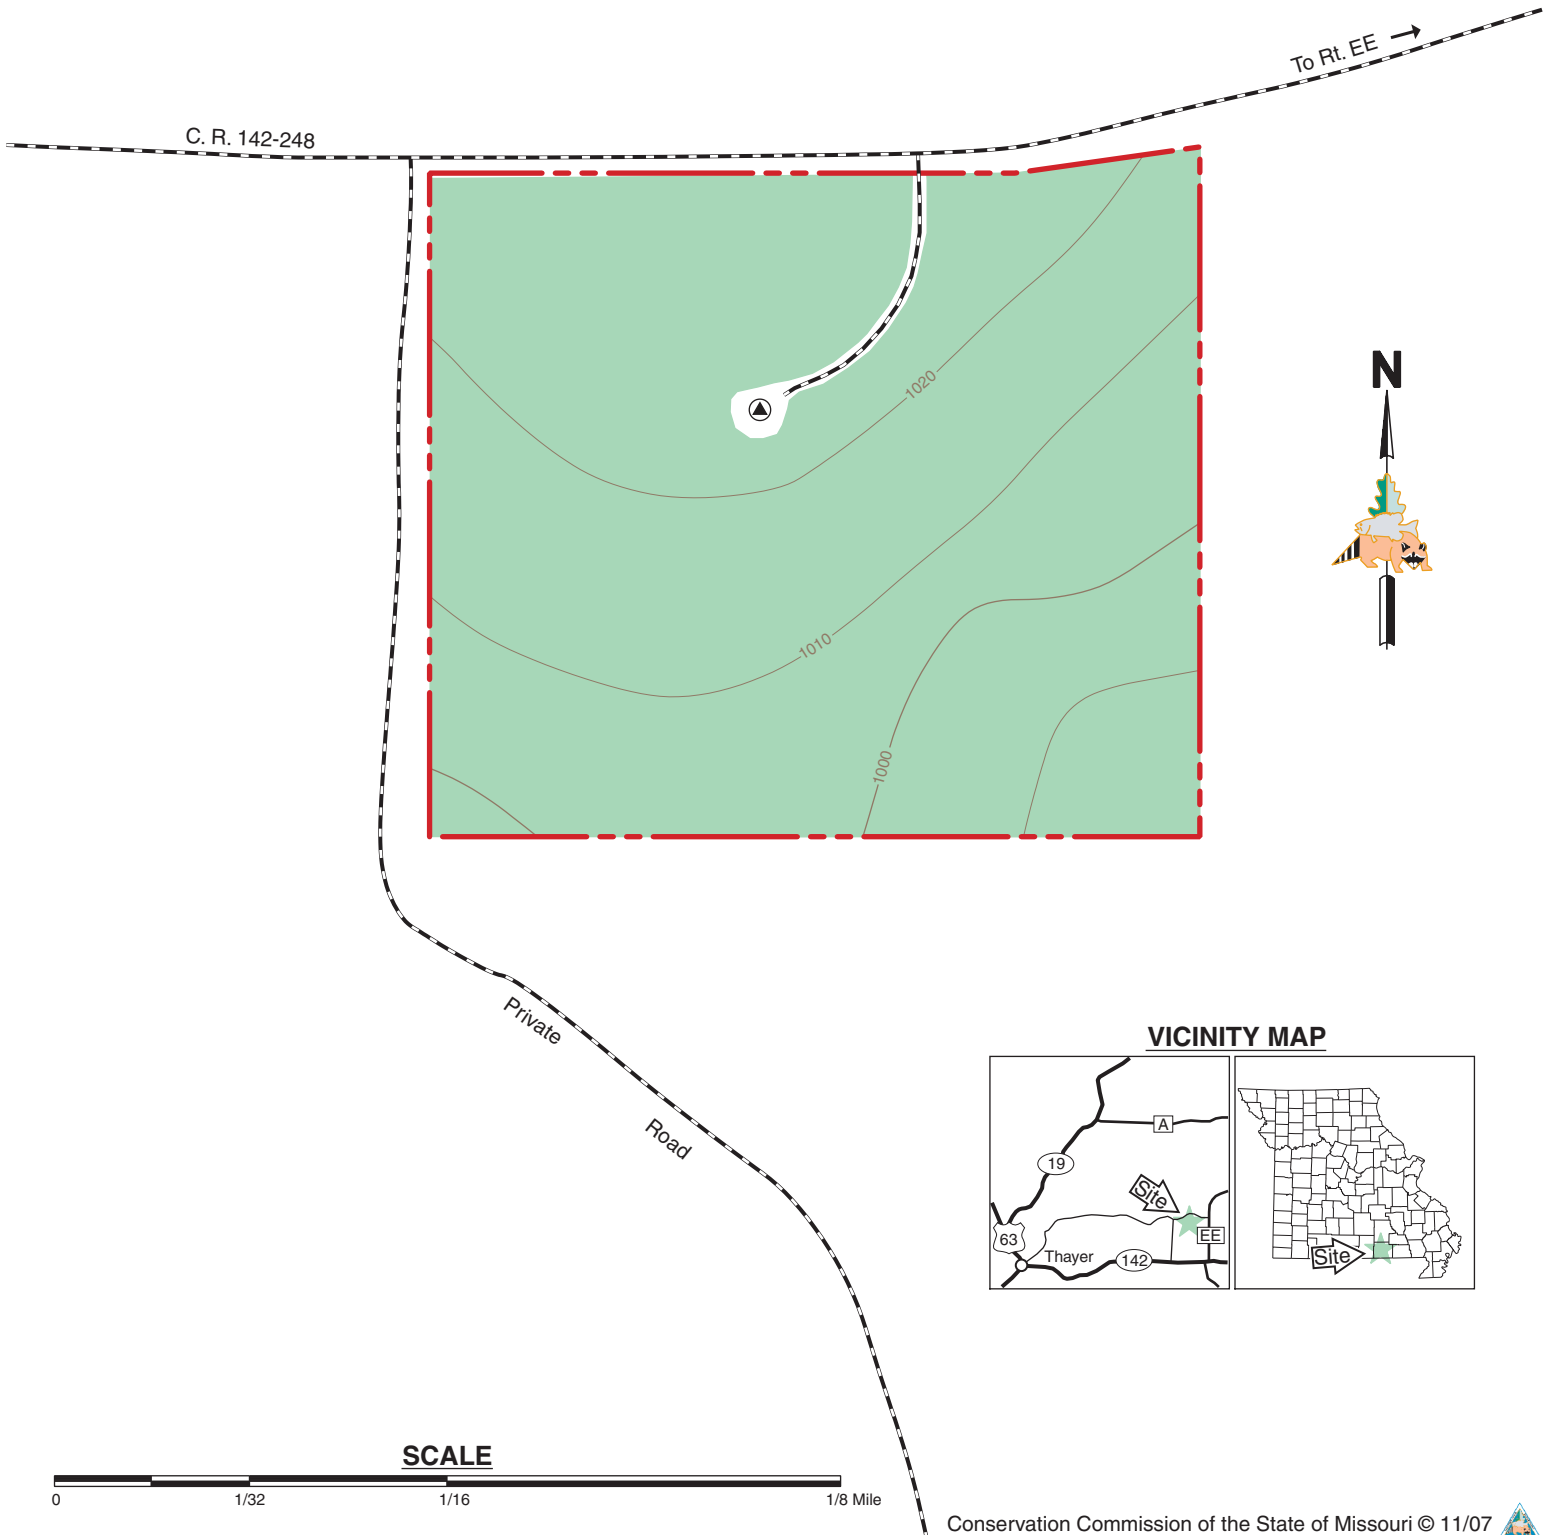

# ROSE HILL TOWERSITE

OREGON COUNTY  
8 ACRES

## LEGEND

- Boundary 
- Gravel Road 
- Fire Tower 
- Forest 
- Topography 

## VICINITY MAP

## SCALE