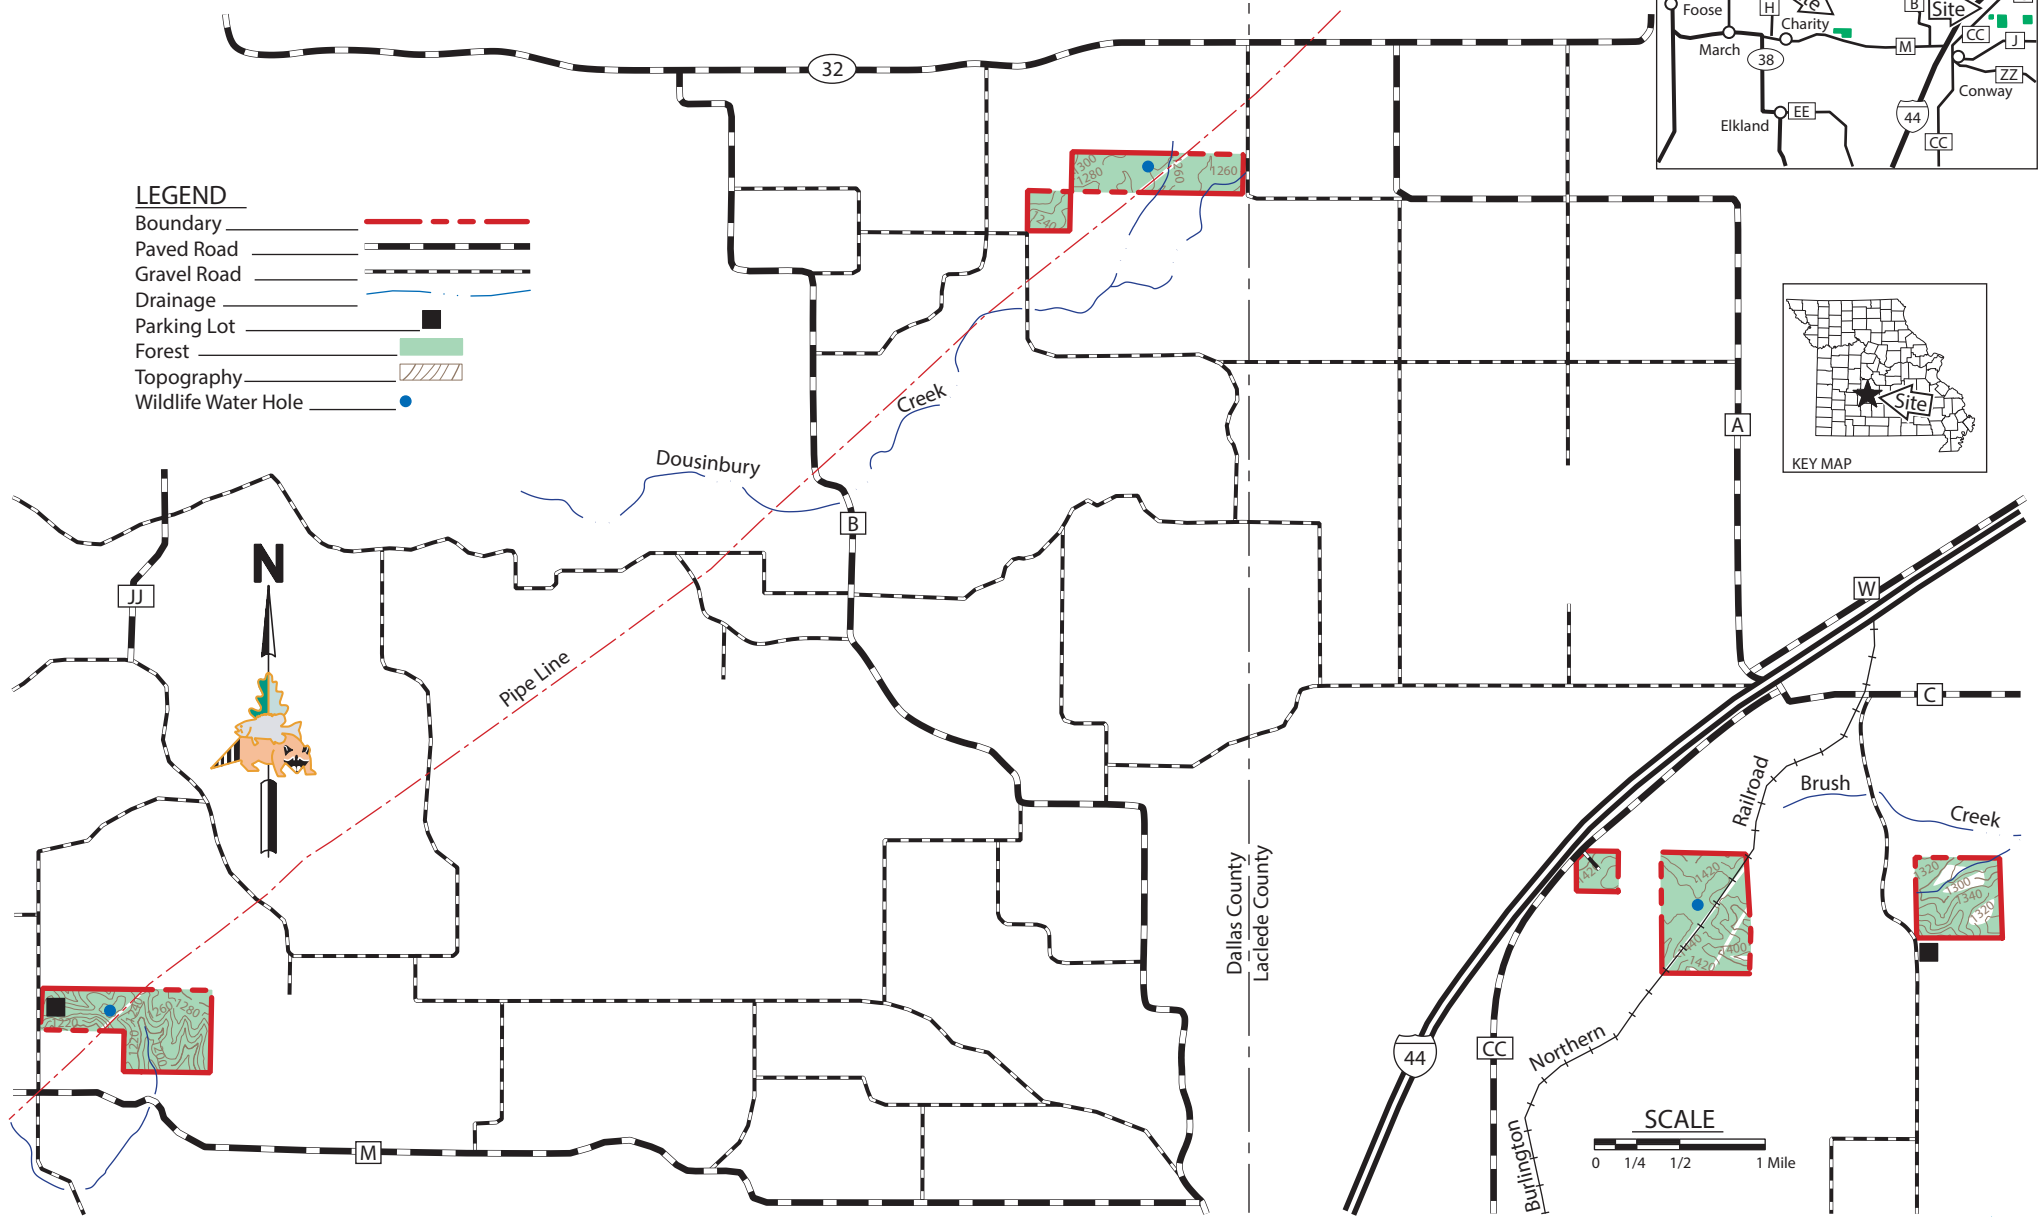

# GOOSE CREEK CONSERVATION AREA

DALLAS & LACLEDE COUNTY  
880 ACRES

## LEGEND

- Boundary 
- Paved Road 
- Gravel Road 
- Drainage 
- Parking Lot 
- Forest 
- Topography 
- Wildlife Water Hole 

## VICINITY MAP