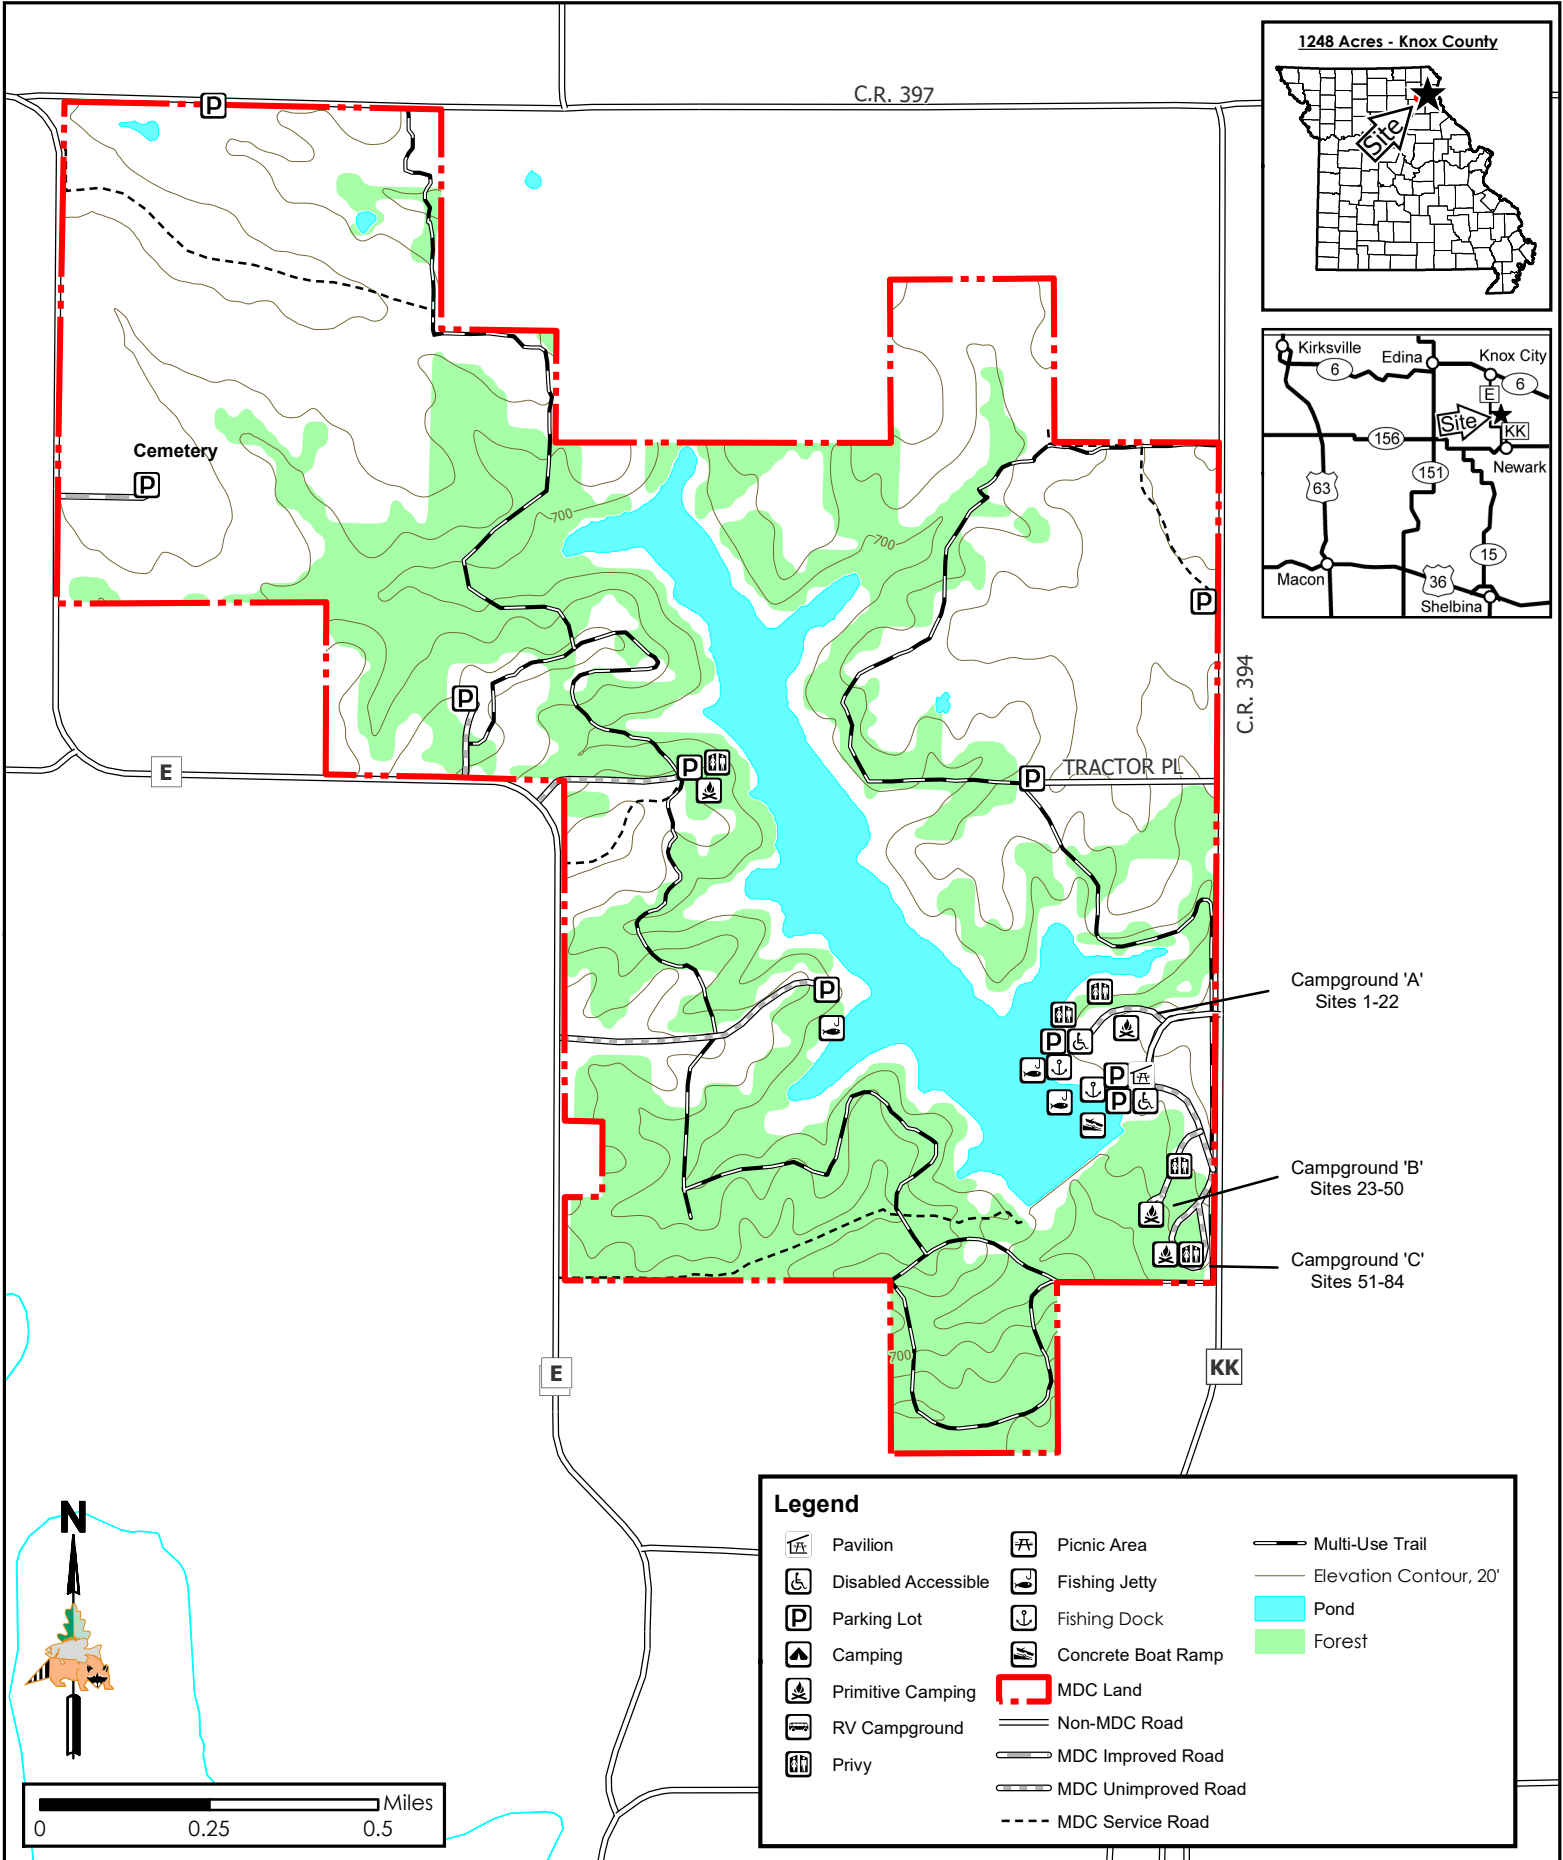

Sever (Henry) Lake Conservation Area

Conservation Commission of the State of Missouri ©

Last Updated - 2/10/2021

MAP DISCLAIMER: Although all data in this map have been compiled by the Missouri Department of Conservation, no warranty, expressed or implied, is made by the department as to the accuracy of the data and related materials. The act of distribution shall not constitute any such warranty, and no responsibility is assumed by the department in the use of these data or related materials.