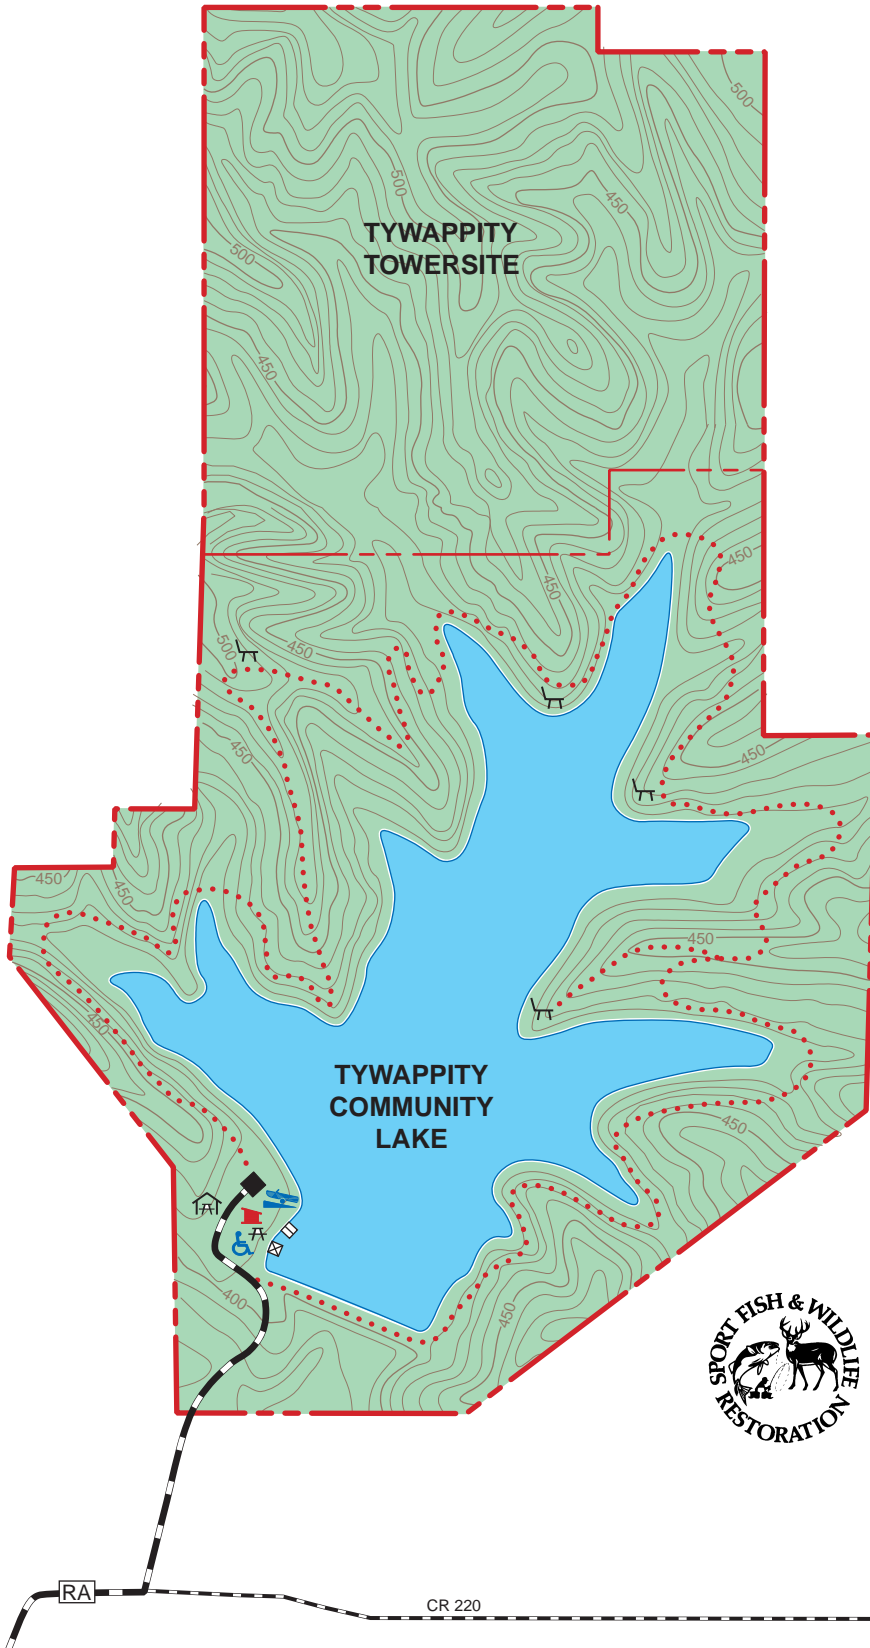

TYWAPPITY COMMUNITY LAKE AND TOWERSITE

SCOTT COUNTY
184 ACRES

LEGEND

Boundary	
Paved Road	
Gravel Road	
Hiking Trail	
Parking Lot	
Privy	
Boat Ramp	
Picnic Shelter	
Picnic Area	
Courtesy Dock	
Dock/Platform	
Benches	
Disabled Accessible	
Forest	

VICINITY MAP

SCALE