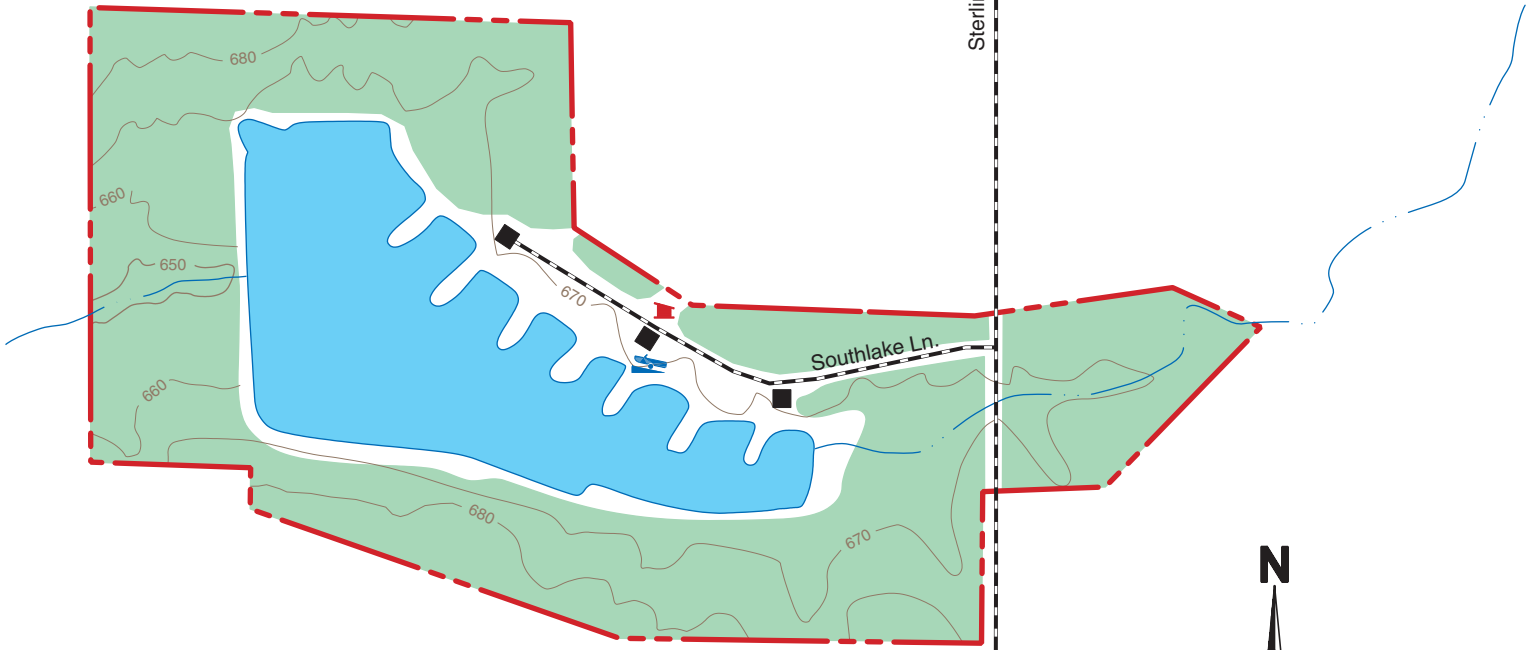

STERLING PRICE COMMUNITY LAKE

CHARITON COUNTY
84 ACRES

LEGEND

Boundary	
Gravel Road	
Drainage	
Parking Lot	
Privy	
Boat Ramp	
Forest	
Topography	

VICINITY MAP

SCALE