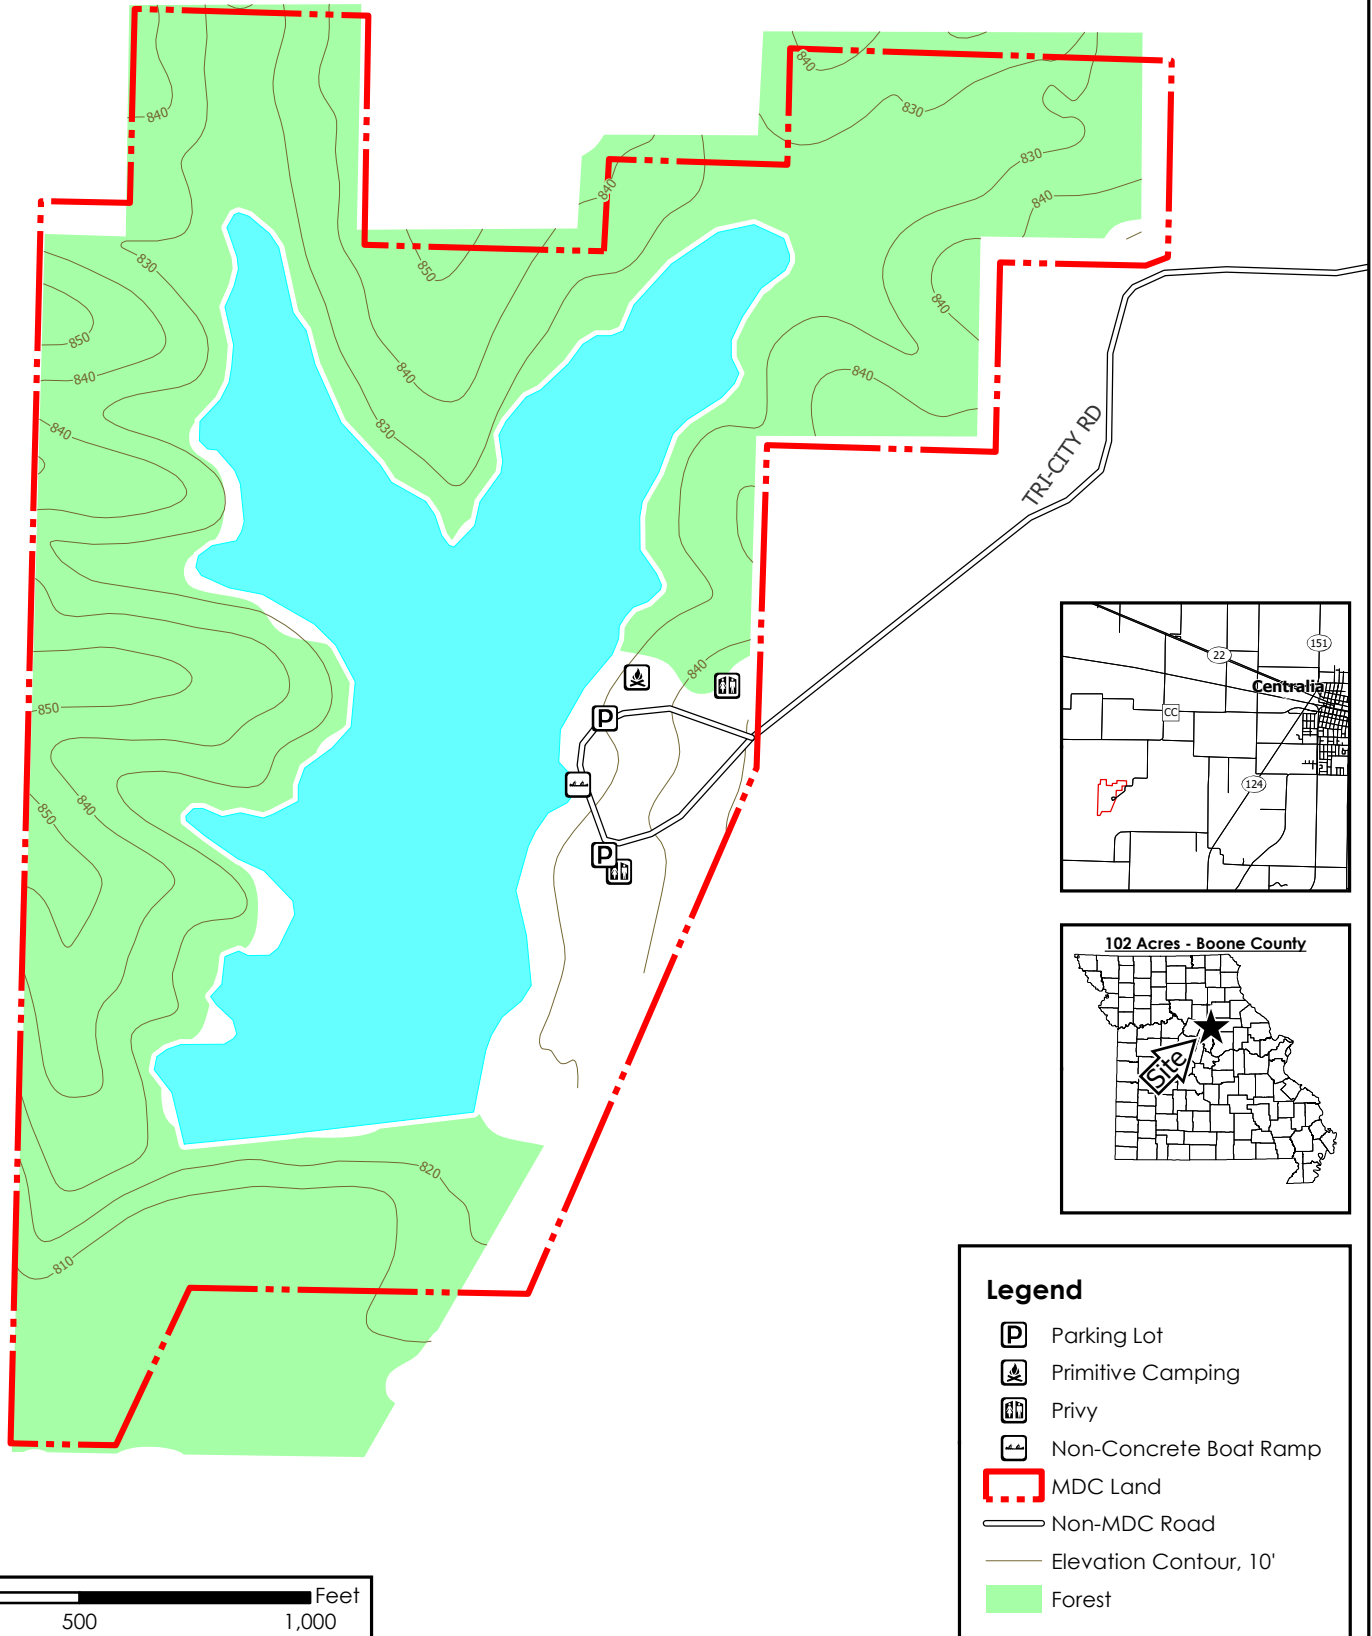

Tri City Community Lake

Conservation Commission of the State of Missouri ©

Last Updated - 7/15/2020

MAP DISCLAIMER: Although all data in this map have been compiled by the Missouri Department of Conservation, no warranty, expressed or implied, is made by the department as to the accuracy of the data and related materials. The act of distribution shall not constitute any such warranty, and no responsibility is assumed by the department in the use of these data or related materials.