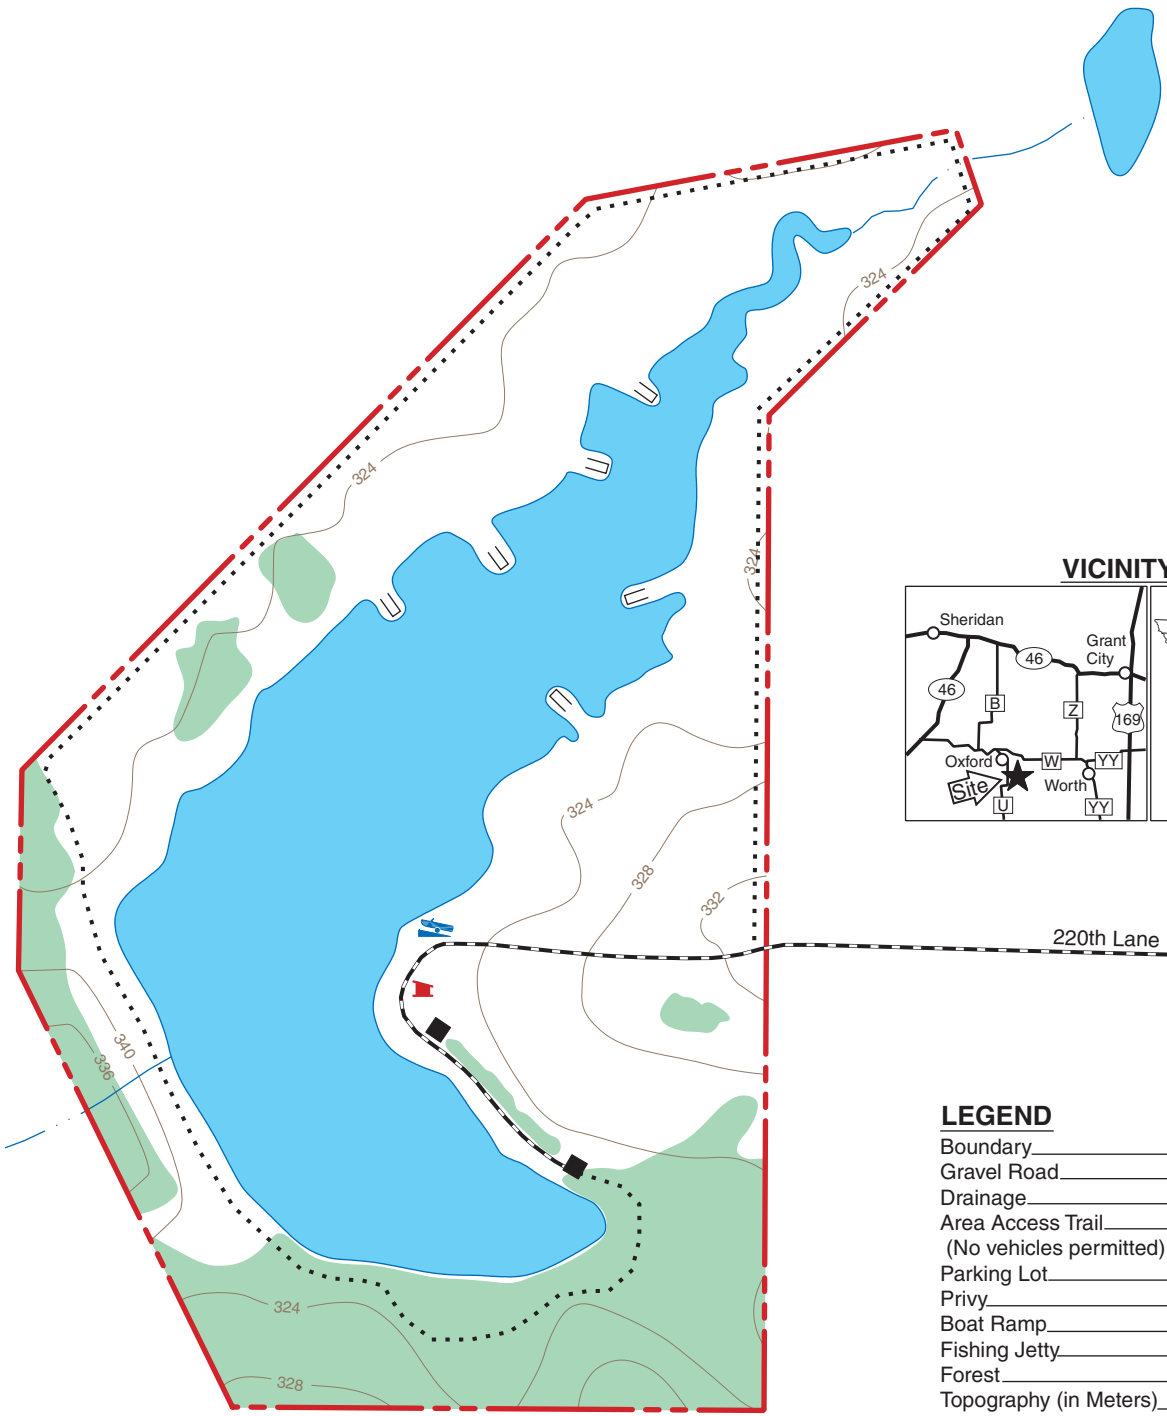

WORTH COUNTY COMMUNITY LAKE

WORTH COUNTY
57 ACRES

↑
To Rt. W

VICINITY MAP

Gunflint Road

220th Lane

LEGEND

- Boundary
- Gravel Road
- Drainage
- Area Access Trail (No vehicles permitted)
- Parking Lot
- Privy
- Boat Ramp
- Fishing Jetty
- Forest
- Topography (in Meters)

SCALE

↓
To Rt. U