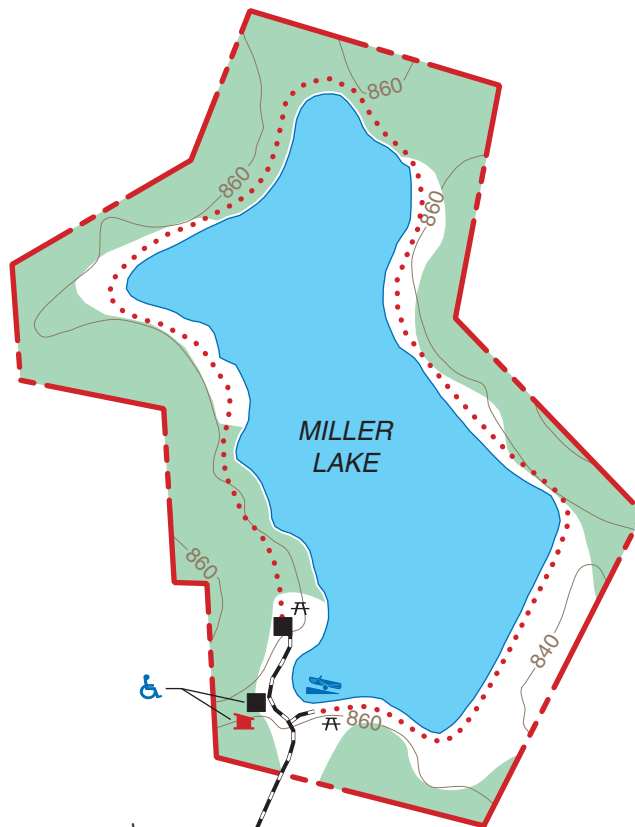

MILLER COMMUNITY LAKE

CARTER COUNTY
61 ACRES

SCALE

LEGEND

Boundary	
Paved Road	
Gravel Road	
Hiking Trail	
Parking Lot	
Privy	
Boat Ramp	
Picnic Area	
Disabled Accessible	
Forest	
Topography	

REYNOLDS COUNTY
CARTER COUNTY

VICINITY MAP

To Hwy. 60
1 Mile ↓