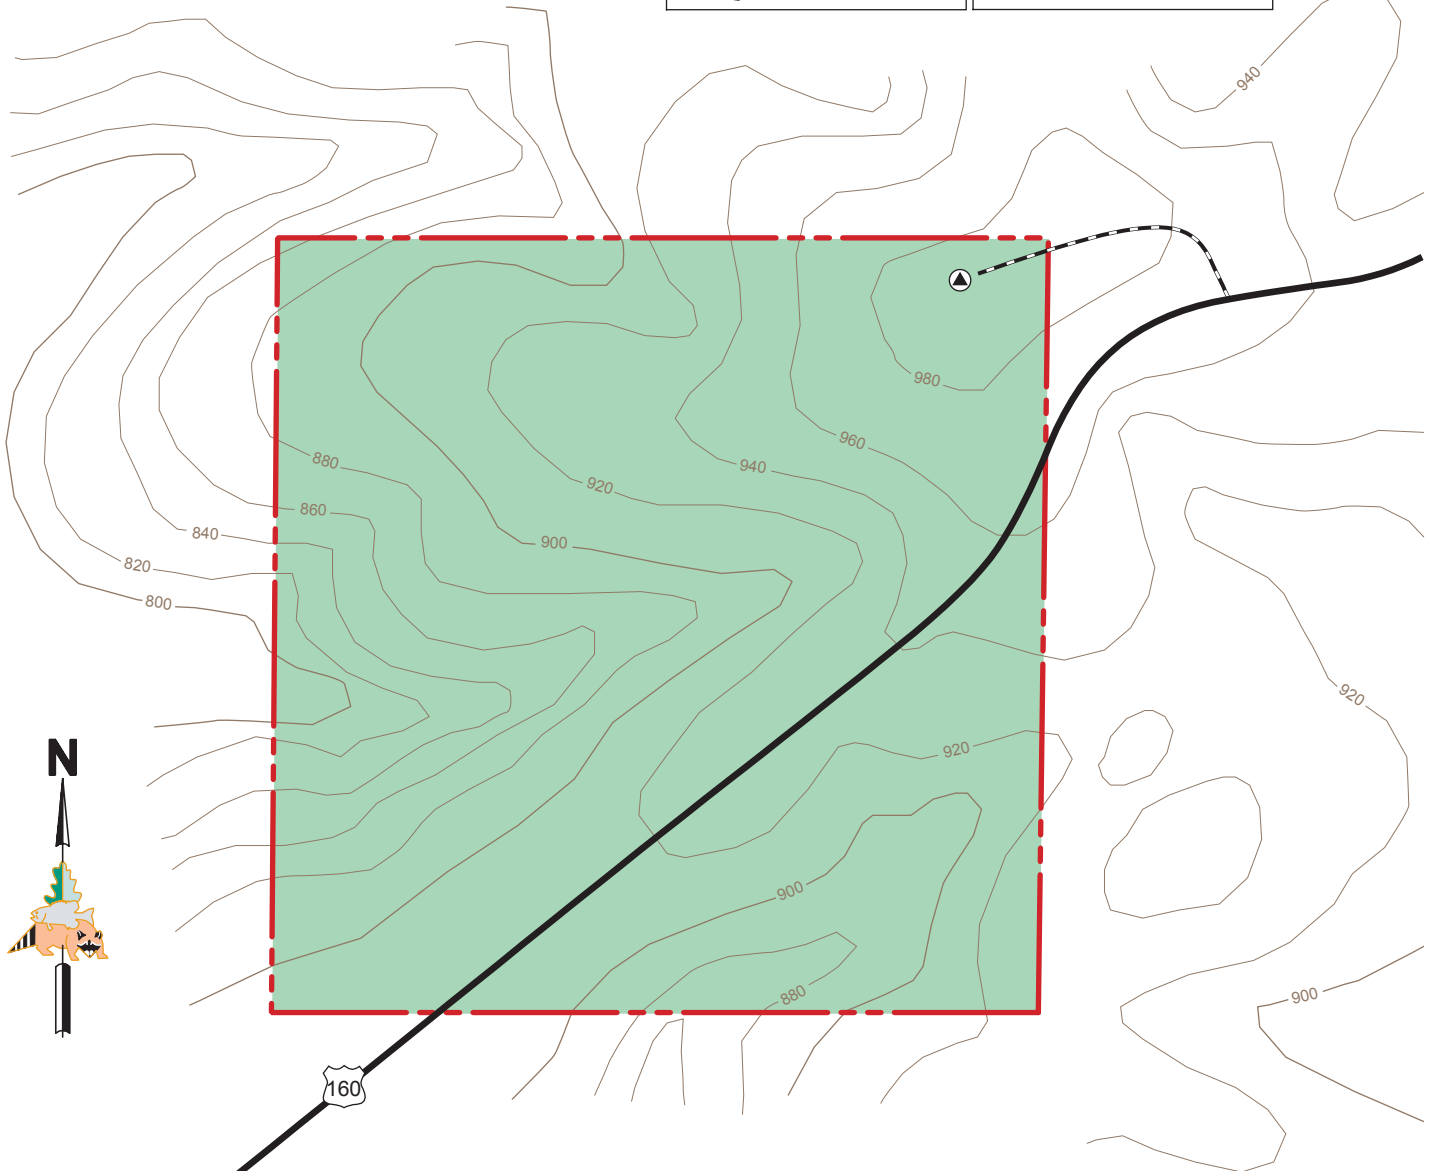

# TECUMSEH TOWERSITE

OZARK COUNTY  
40 ACRES

## VICINITY MAP

### LEGEND

- Boundary 
- Paved Road 
- Gravel Road 
- Fire Tower 
- Forest 
- Topography 

← To Gainesville