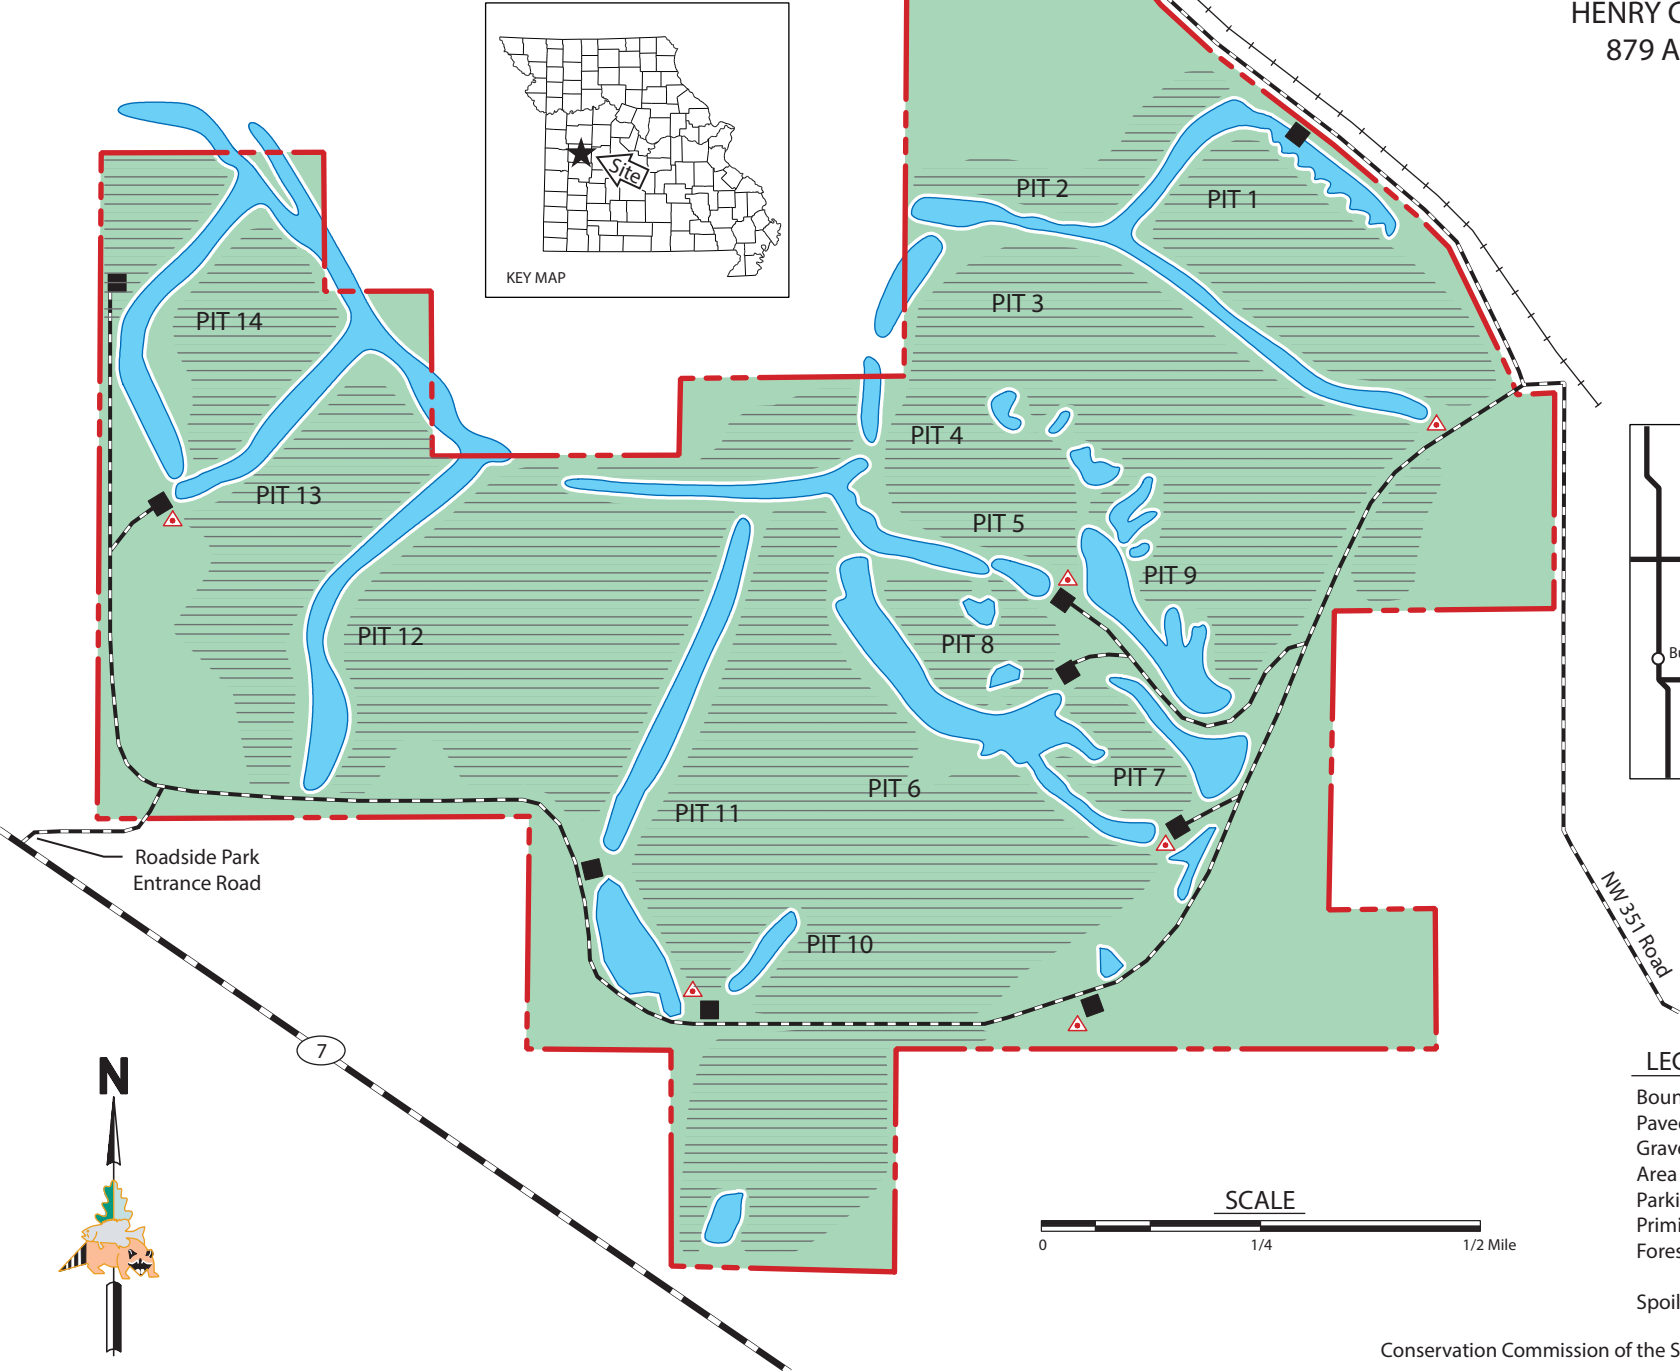

HAYSLER A. POAGUE CONSERVATION AREA

HENRY COUNTY
879 ACRES

- LEGEND**
- Boundary
 - Paved Road
 - Gravel Road
 - Area Access Trail
 - Parking Lot
 - Primitive Camping Area
 - Forest
 - Spoil Bank