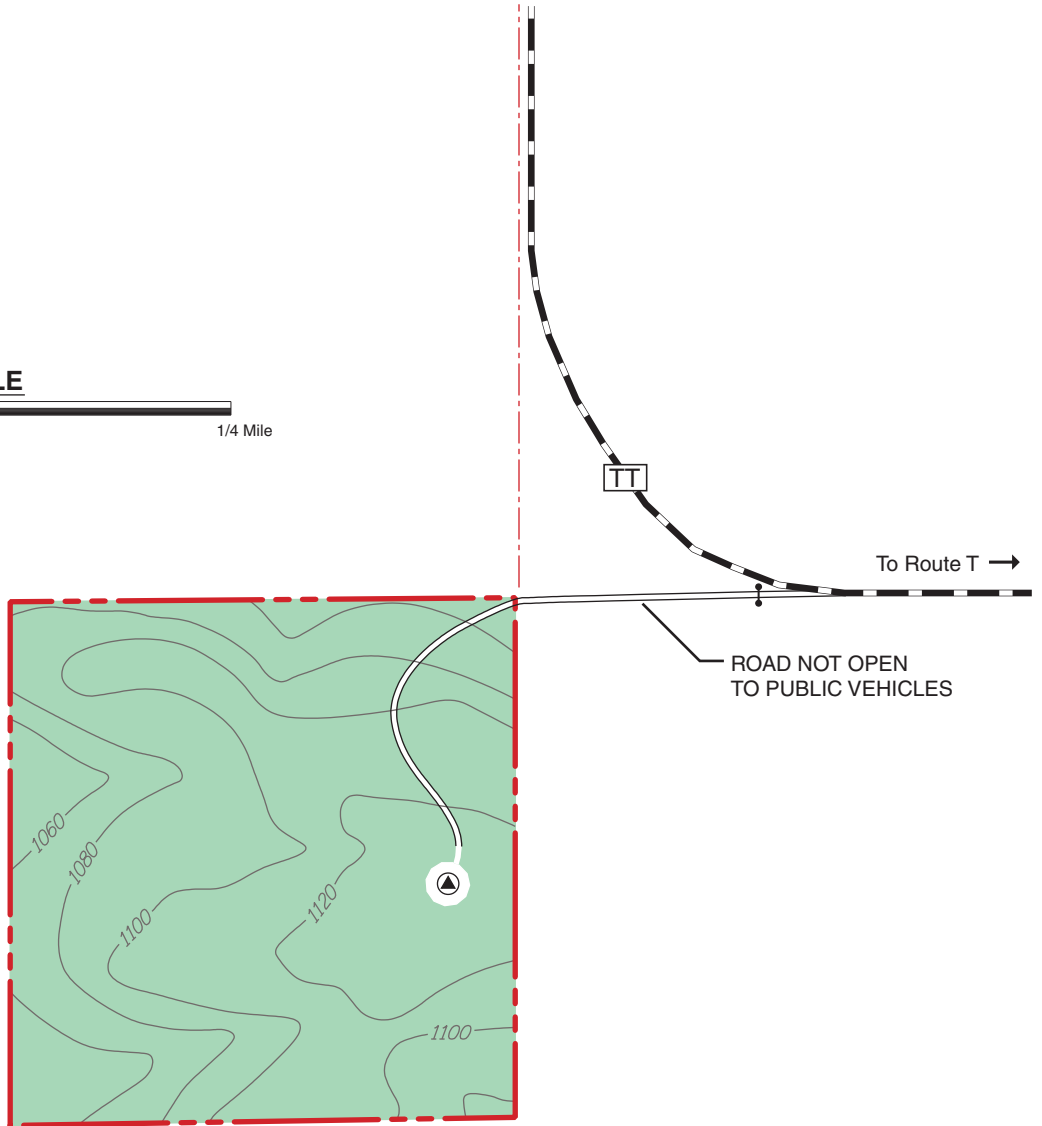

THOMASVILLE TOWERSITE

SHANNON COUNTY
40 ACRES

VICINITY MAP

LEGEND

- Boundary
- Paved Road
- Service Road
- Power Line
- Fire Tower
- Forest
- Topography
- Gate