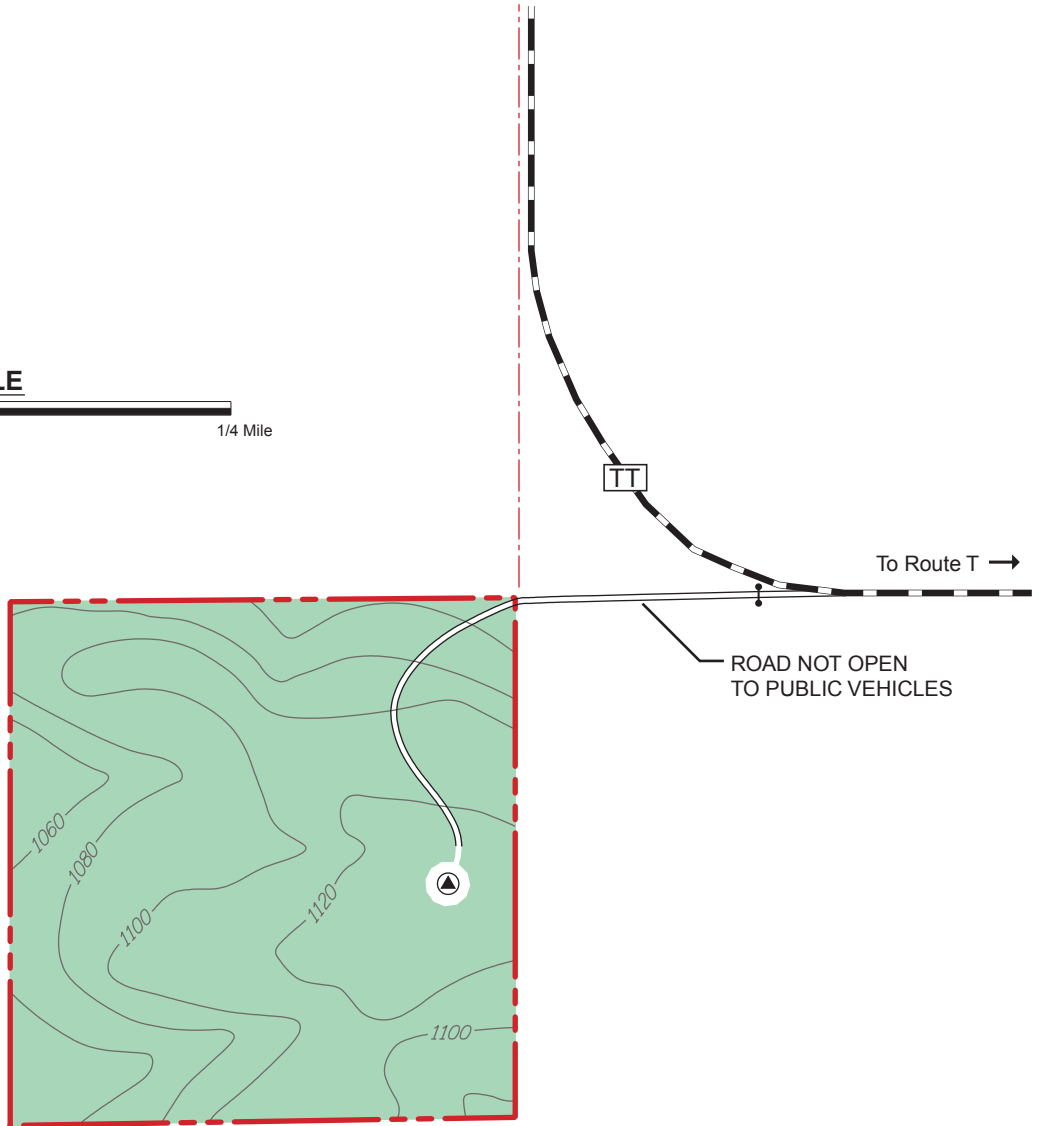

THOMASVILLE TOWERSITE

SHANNON COUNTY
40 ACRES

VICINITY MAP

LEGEND

- Boundary
- Paved Road
- Service Road
- Power Line
- Fire Tower
- Forest
- Topography
- Gate