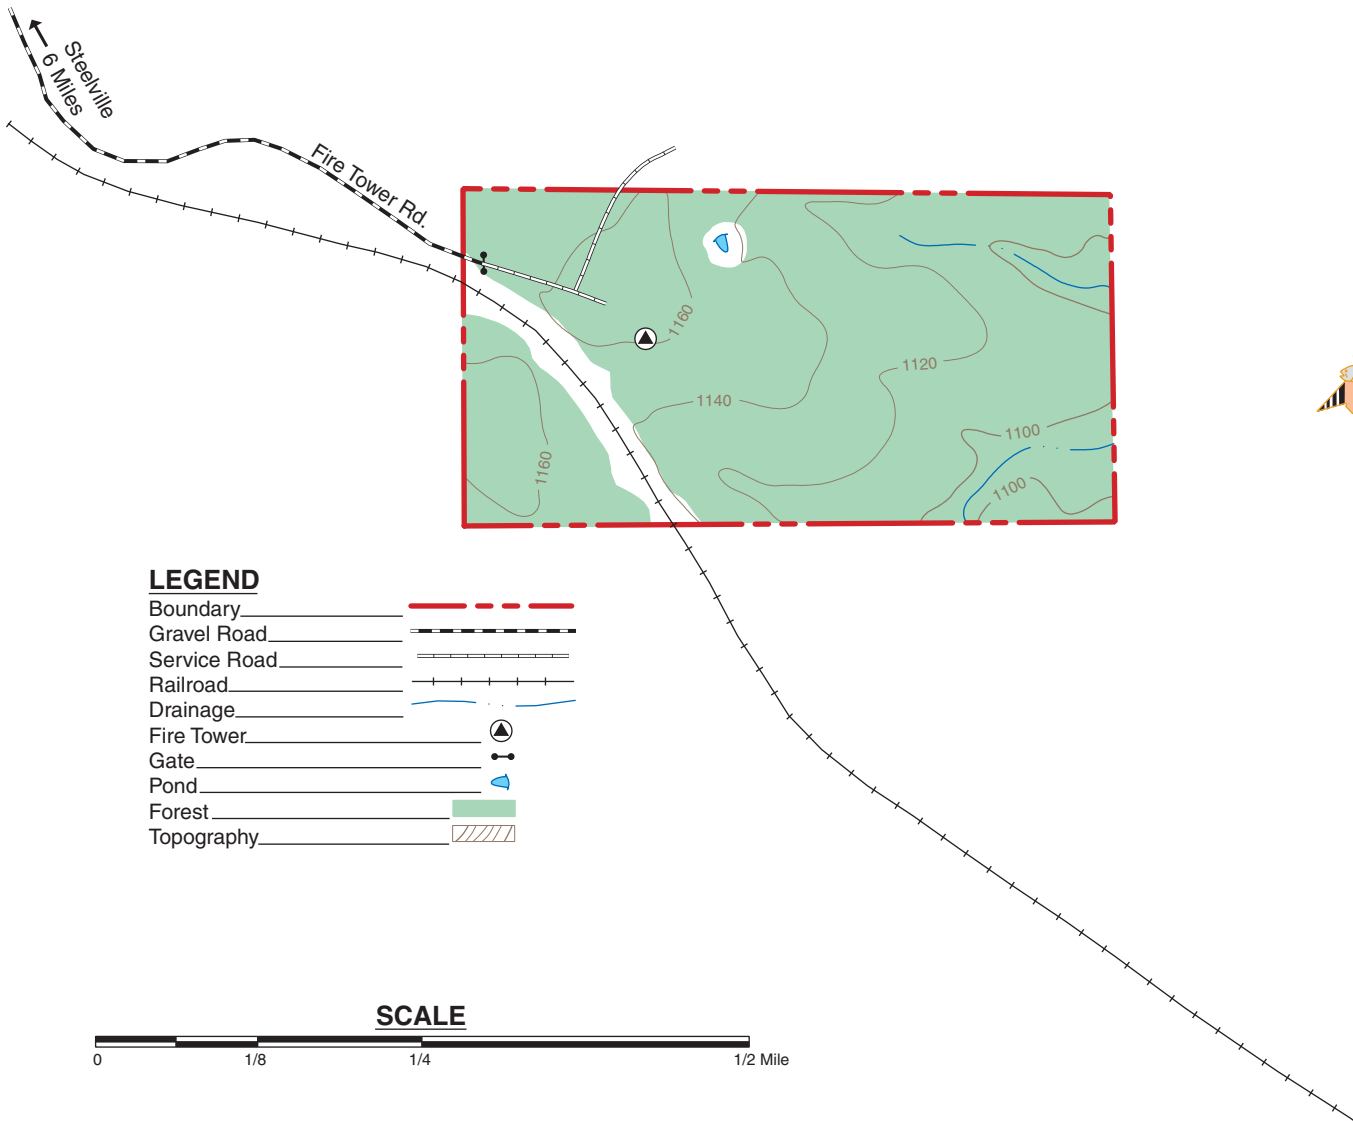

KEYSVILLE TOWERSITE

CRAWFORD COUNTY
80 ACRES

VICINITY MAP

LEGEND

- Boundary 
- Gravel Road 
- Service Road 
- Railroad 
- Drainage 
- Fire Tower 
- Gate 
- Pond 
- Forest 
- Topography 

SCALE