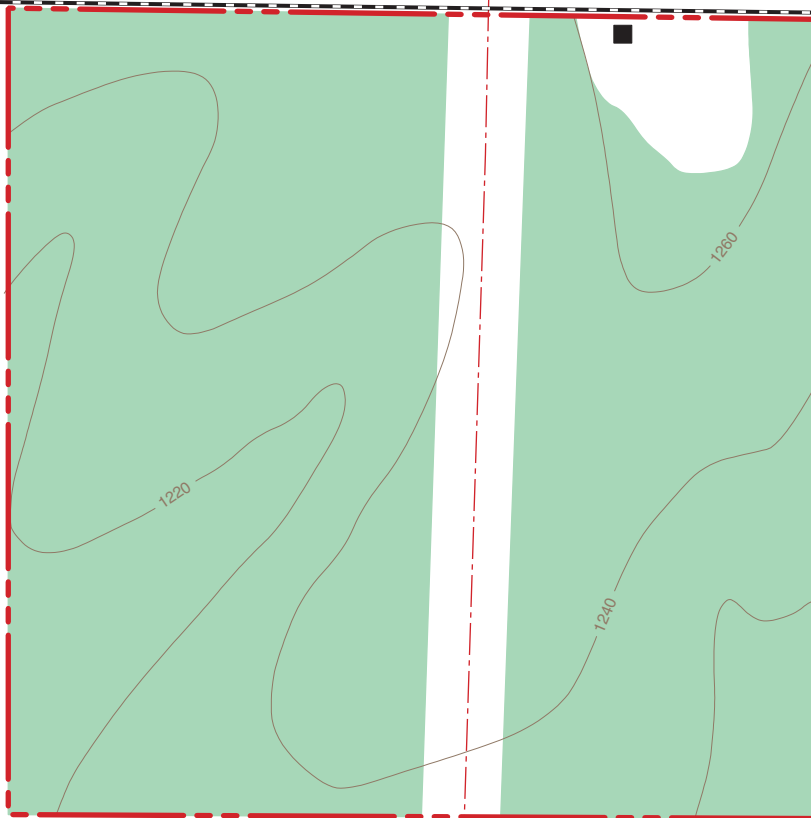

GOODMAN TOWERSITE

NEWTON COUNTY
40 ACRES

VICINITY MAP

To AA 1 Mile →

Sorrel Rd.

Kodiac Road

Kudu Road

Kudu Road

LEGEND

- Boundary
- Gravel Road
- Utility Line
- Parking Lot
- Forest
- Topography

SCALE