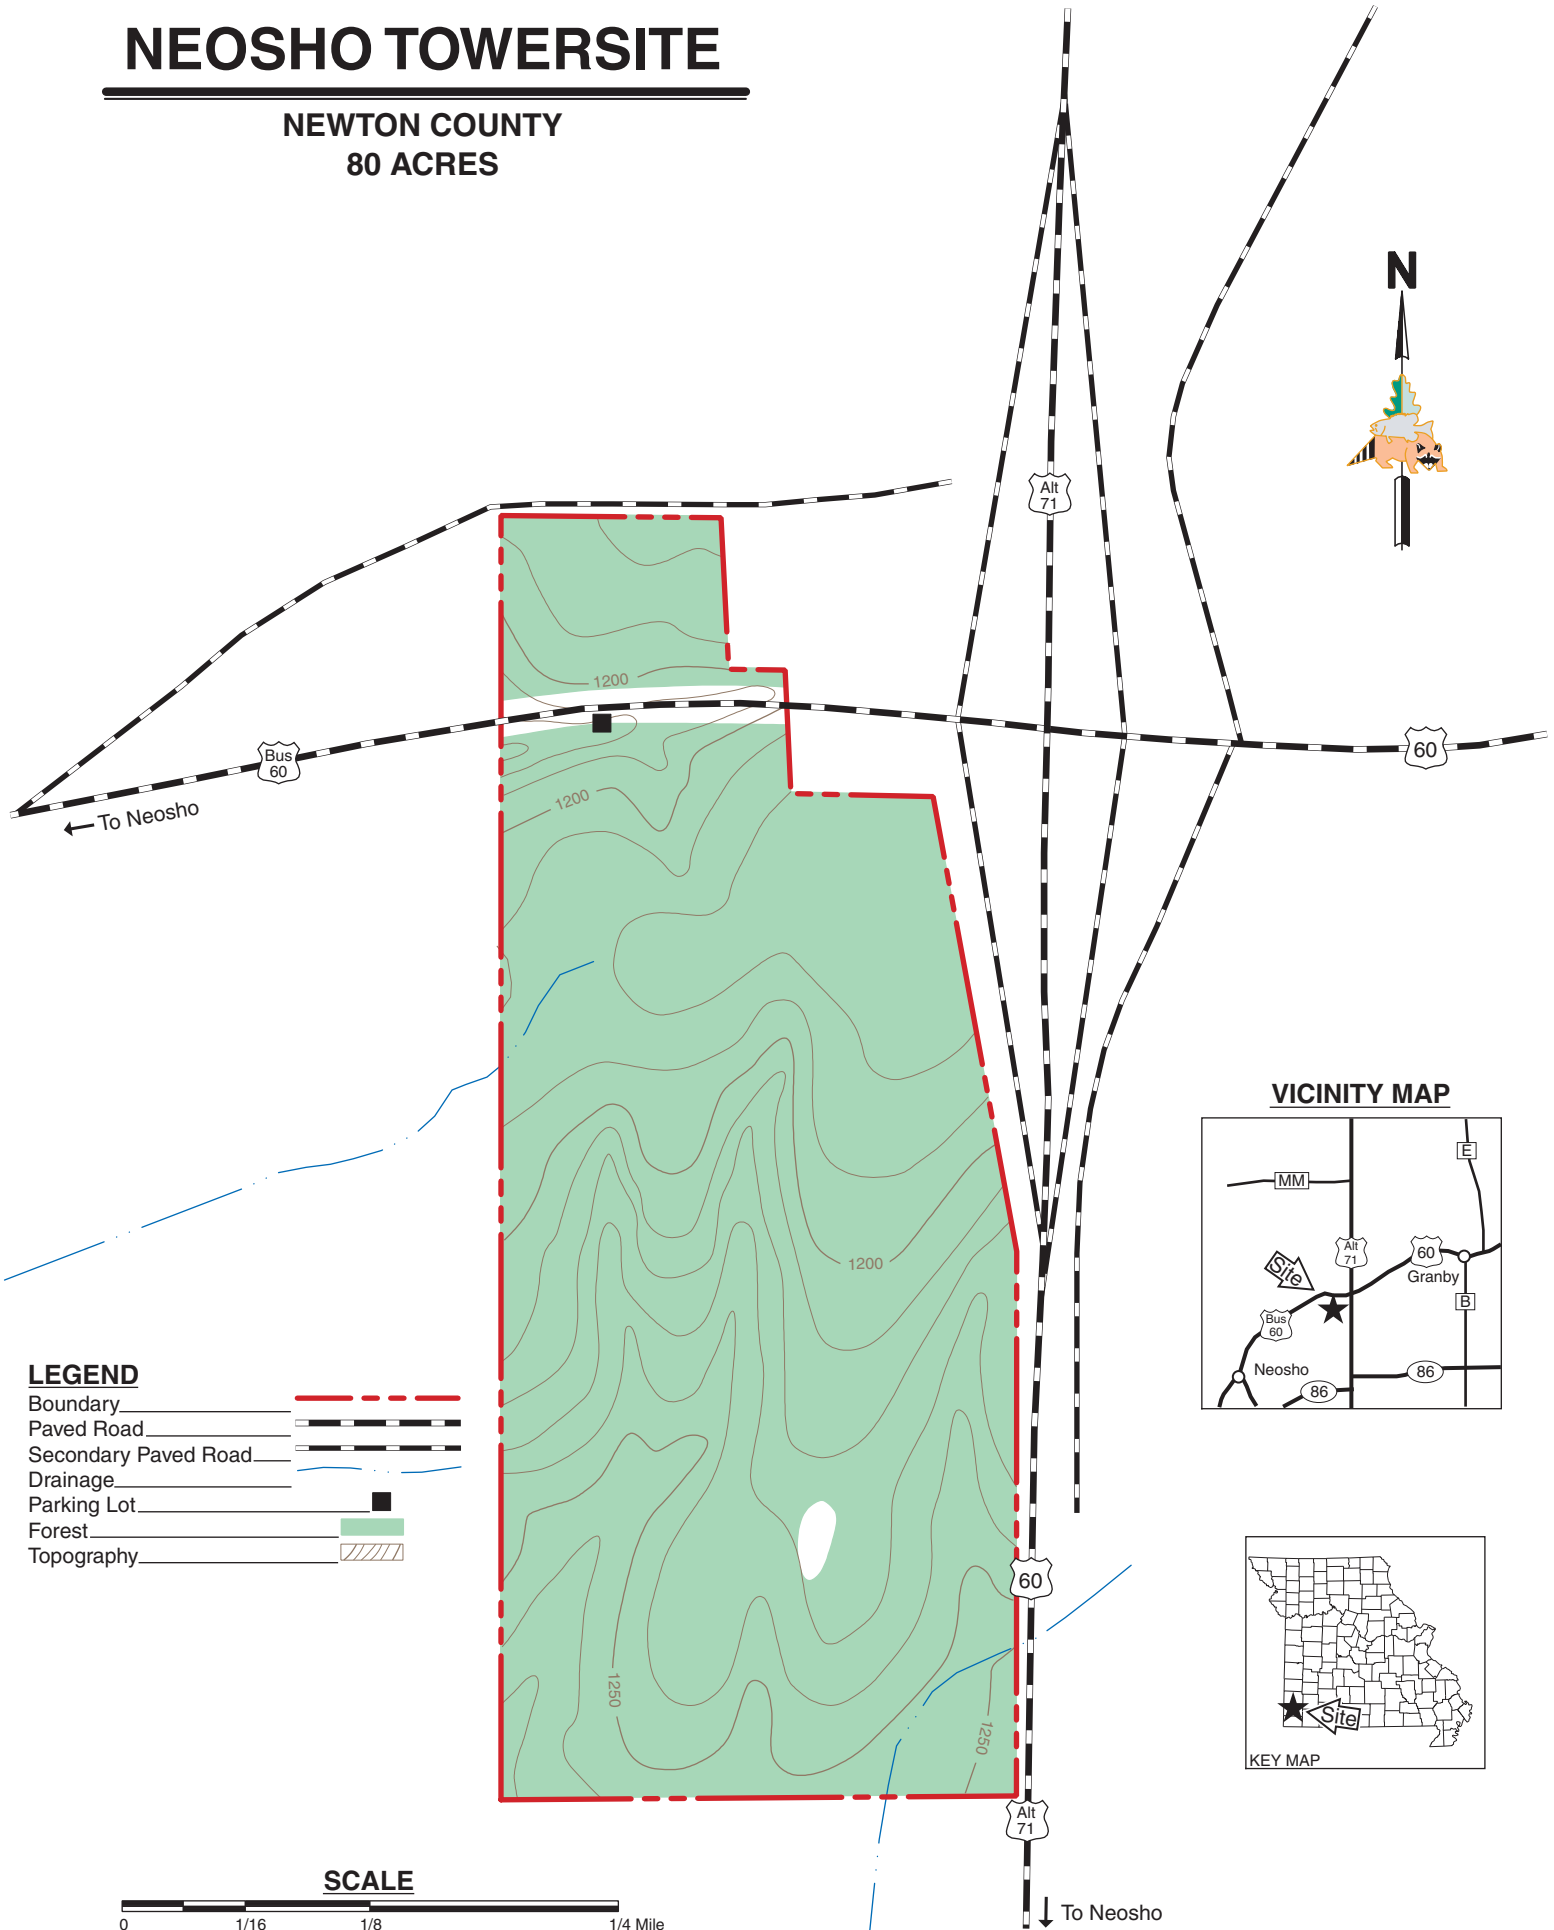

NEOSHO TOWERSITE

NEWTON COUNTY
80 ACRES

LEGEND

- Boundary
- Paved Road
- Secondary Paved Road
- Drainage
- Parking Lot
- Forest
- Topography

VICINITY MAP

SCALE