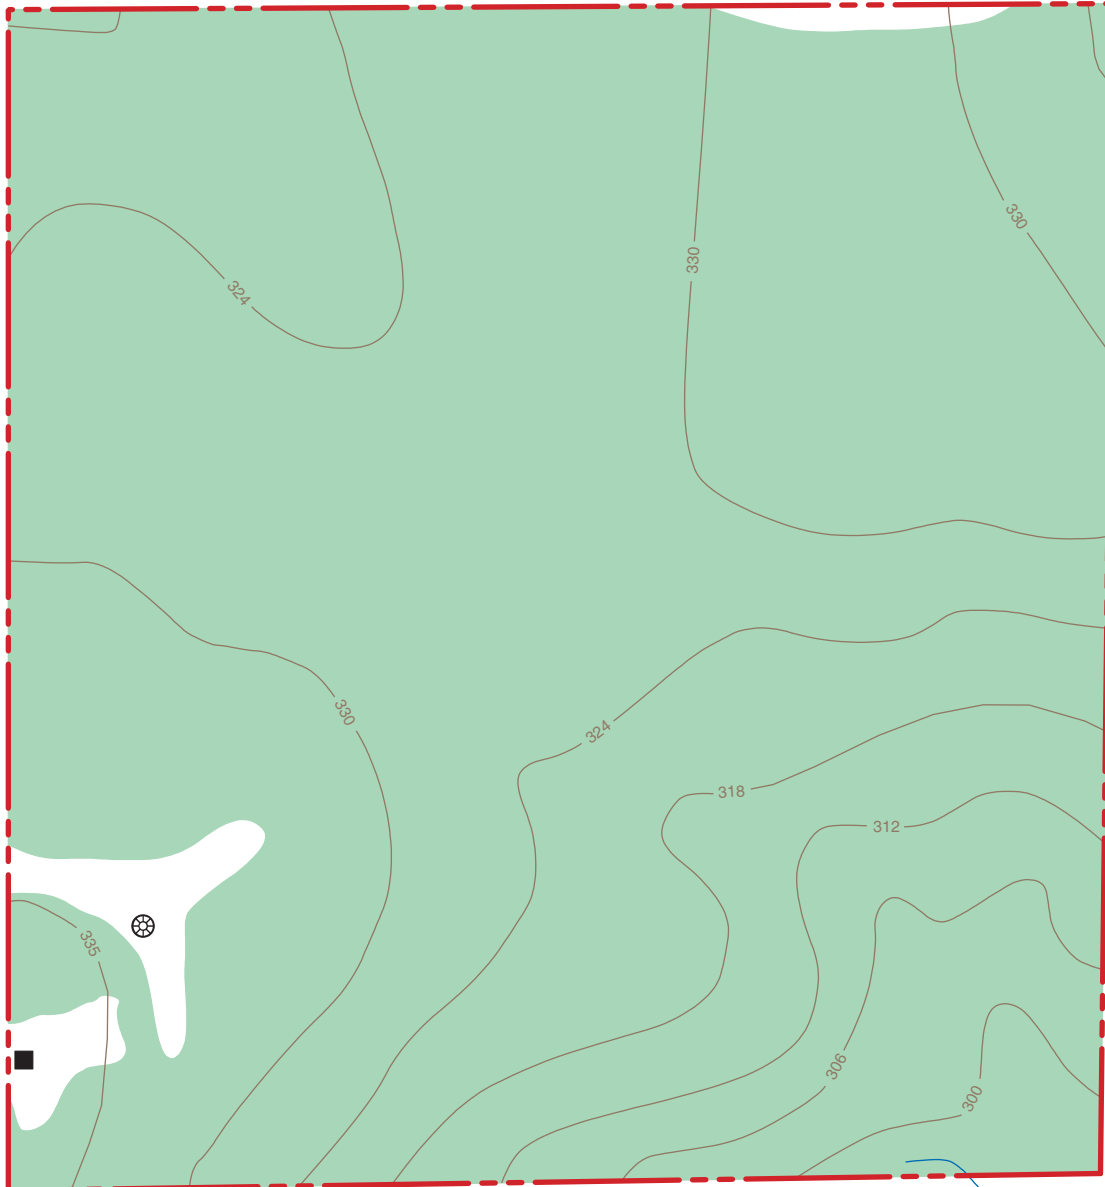

MOUNT HULDA TOWERSITE

BENTON COUNTY
40 ACRES

VICINITY MAP

LEGEND

- Boundary
- Paved Road
- Drainage
- Parking Lot
- Radio Tower
- Forest
- Topography (Contours in Meters)

W

SCALE