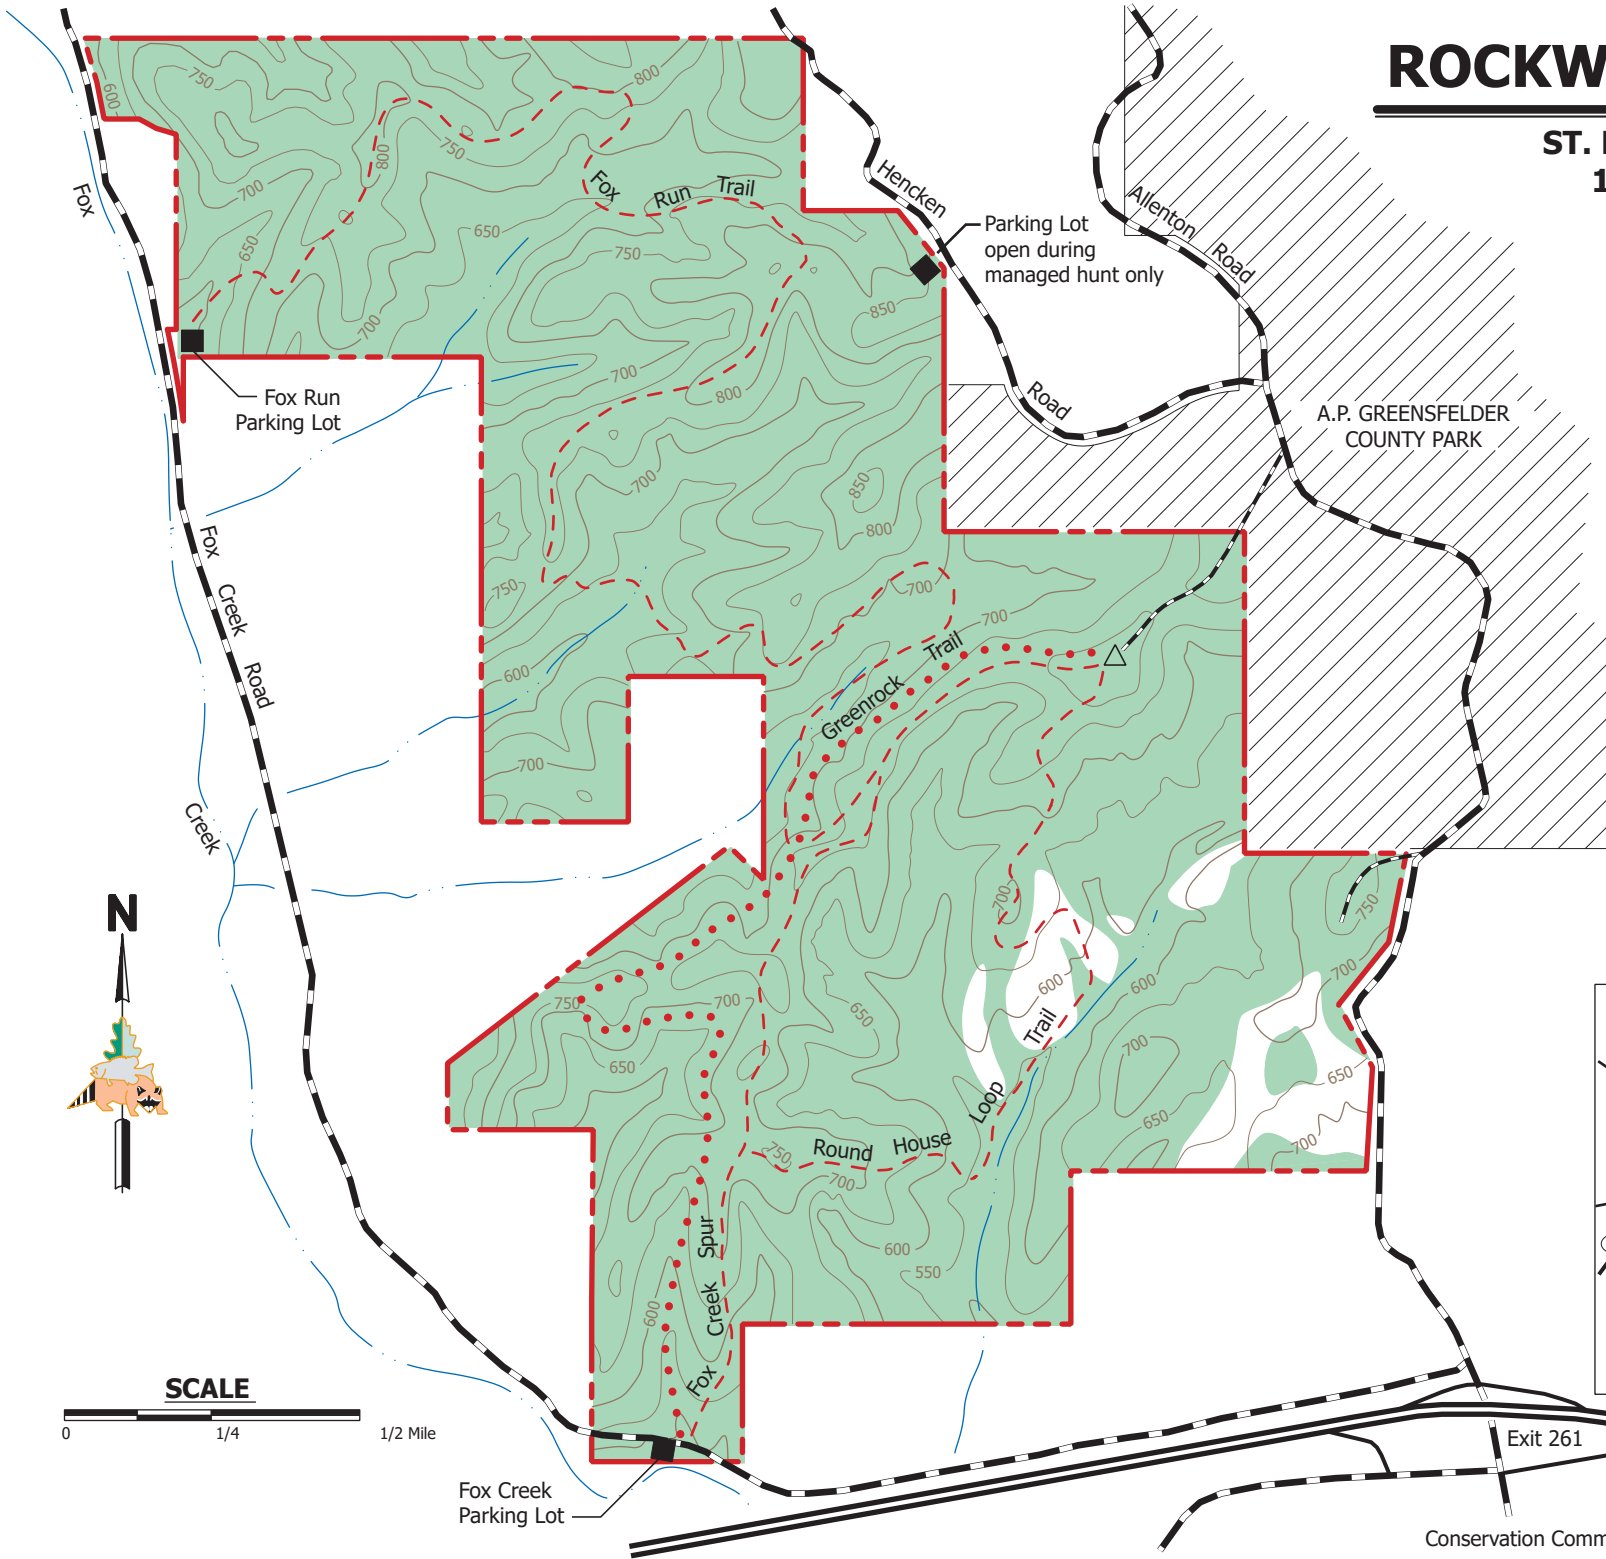

# ROCKWOODS RANGE

ST. LOUIS COUNTY  
1,453 ACRES

### LEGEND

- Boundary
- Interstate Hwy.
- Paved Road
- Gravel Road
- Drainage
- Hiking Trail
- Multi-Use Trail
- Parking Lot
- Forest
- Topography
- Roundhouse Memorial

### VICINITY MAP

### SCALE

Exit 261