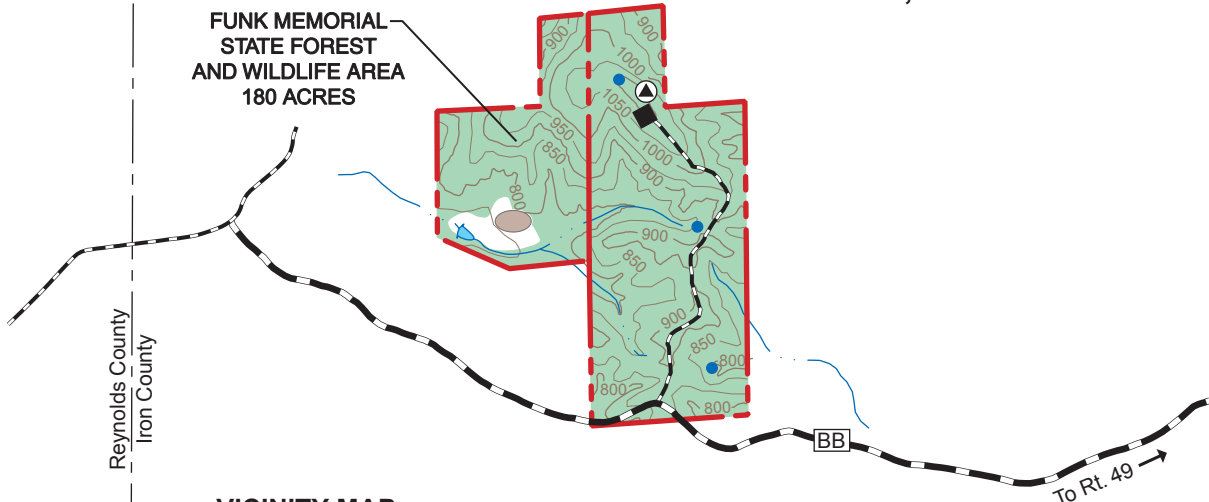

RIVERSIDE CONSERVATION AREA

IRON, REYNOLDS, WAYNE COUNTIES
2,768 ACRES

VICINITY MAP

LEGEND

- Boundary
- Paved Road
- Gravel Road
- Drainage
- Area Access Trail
- Parking Lot
- Pond
- Wildlife Water Hole
- Vulcan Fire Tower
- Food Plot
- Forest
- Topography

SCALE