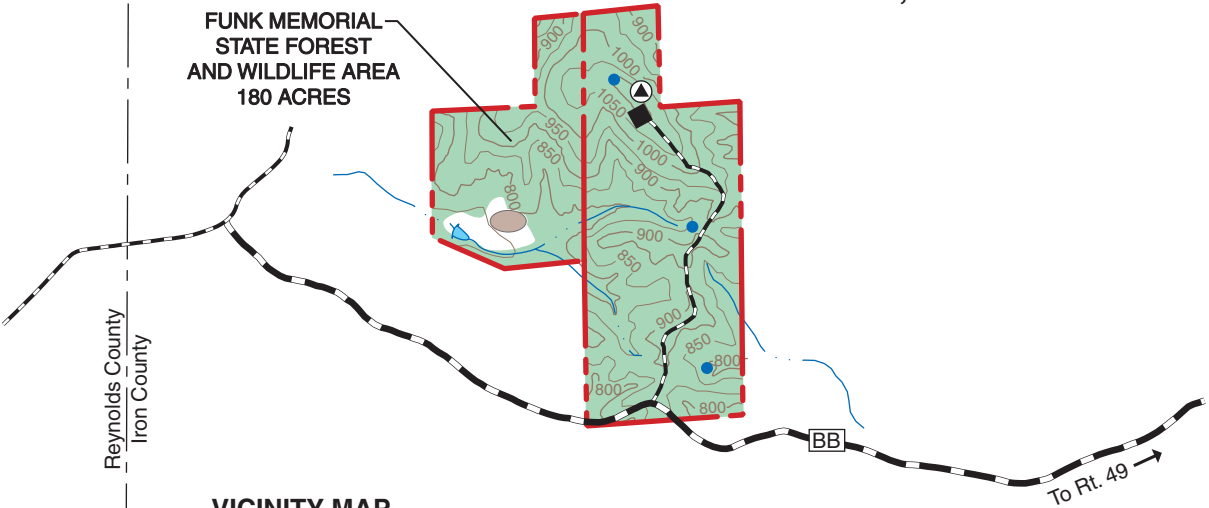

# RIVERSIDE CONSERVATION AREA

IRON, REYNOLDS, WAYNE COUNTIES  
2,768 ACRES

### VICINITY MAP

### LEGEND

- Boundary
- Paved Road
- Gravel Road
- Drainage
- Area Access Trail
- Parking Lot
- Pond
- Wildlife Water Hole
- Vulcan Fire Tower
- Food Plot
- Forest
- Topography

### SCALE