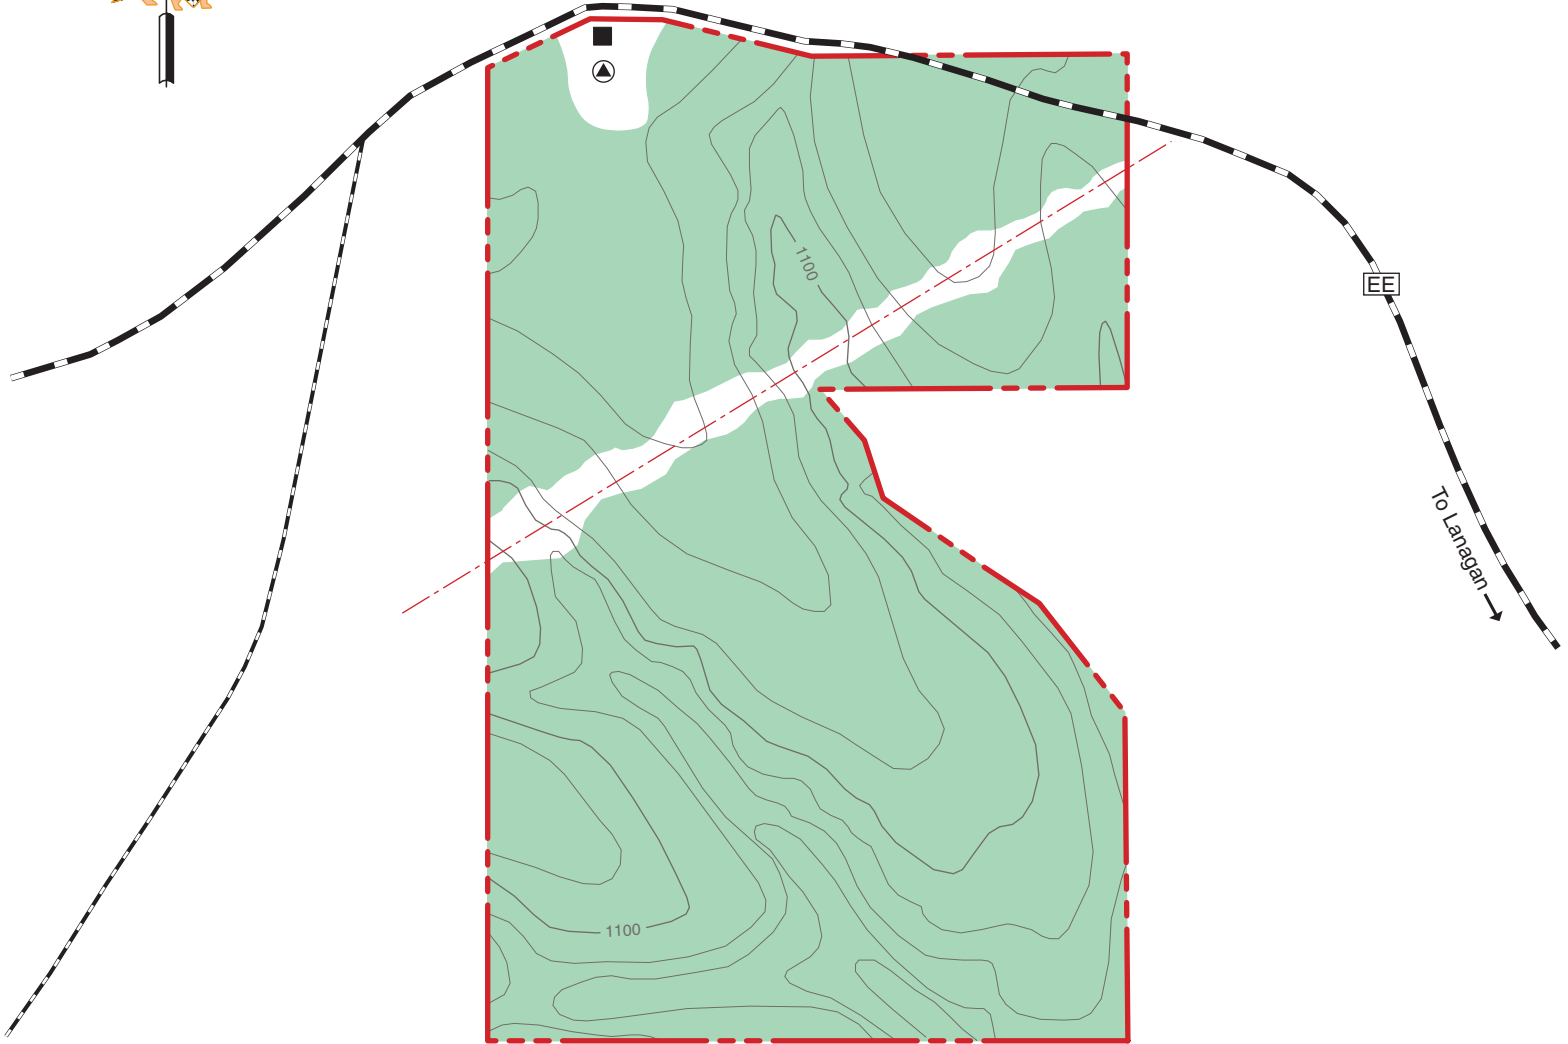

LANAGAN TOWERSITE

MCDONALD COUNTY
57 ACRES

LEGEND

- Boundary
- Paved Road
- Gravel Road
- Power Line
- Parking Lot
- Fire Tower
- Forest
- Topography

VICINITY MAP

SCALE