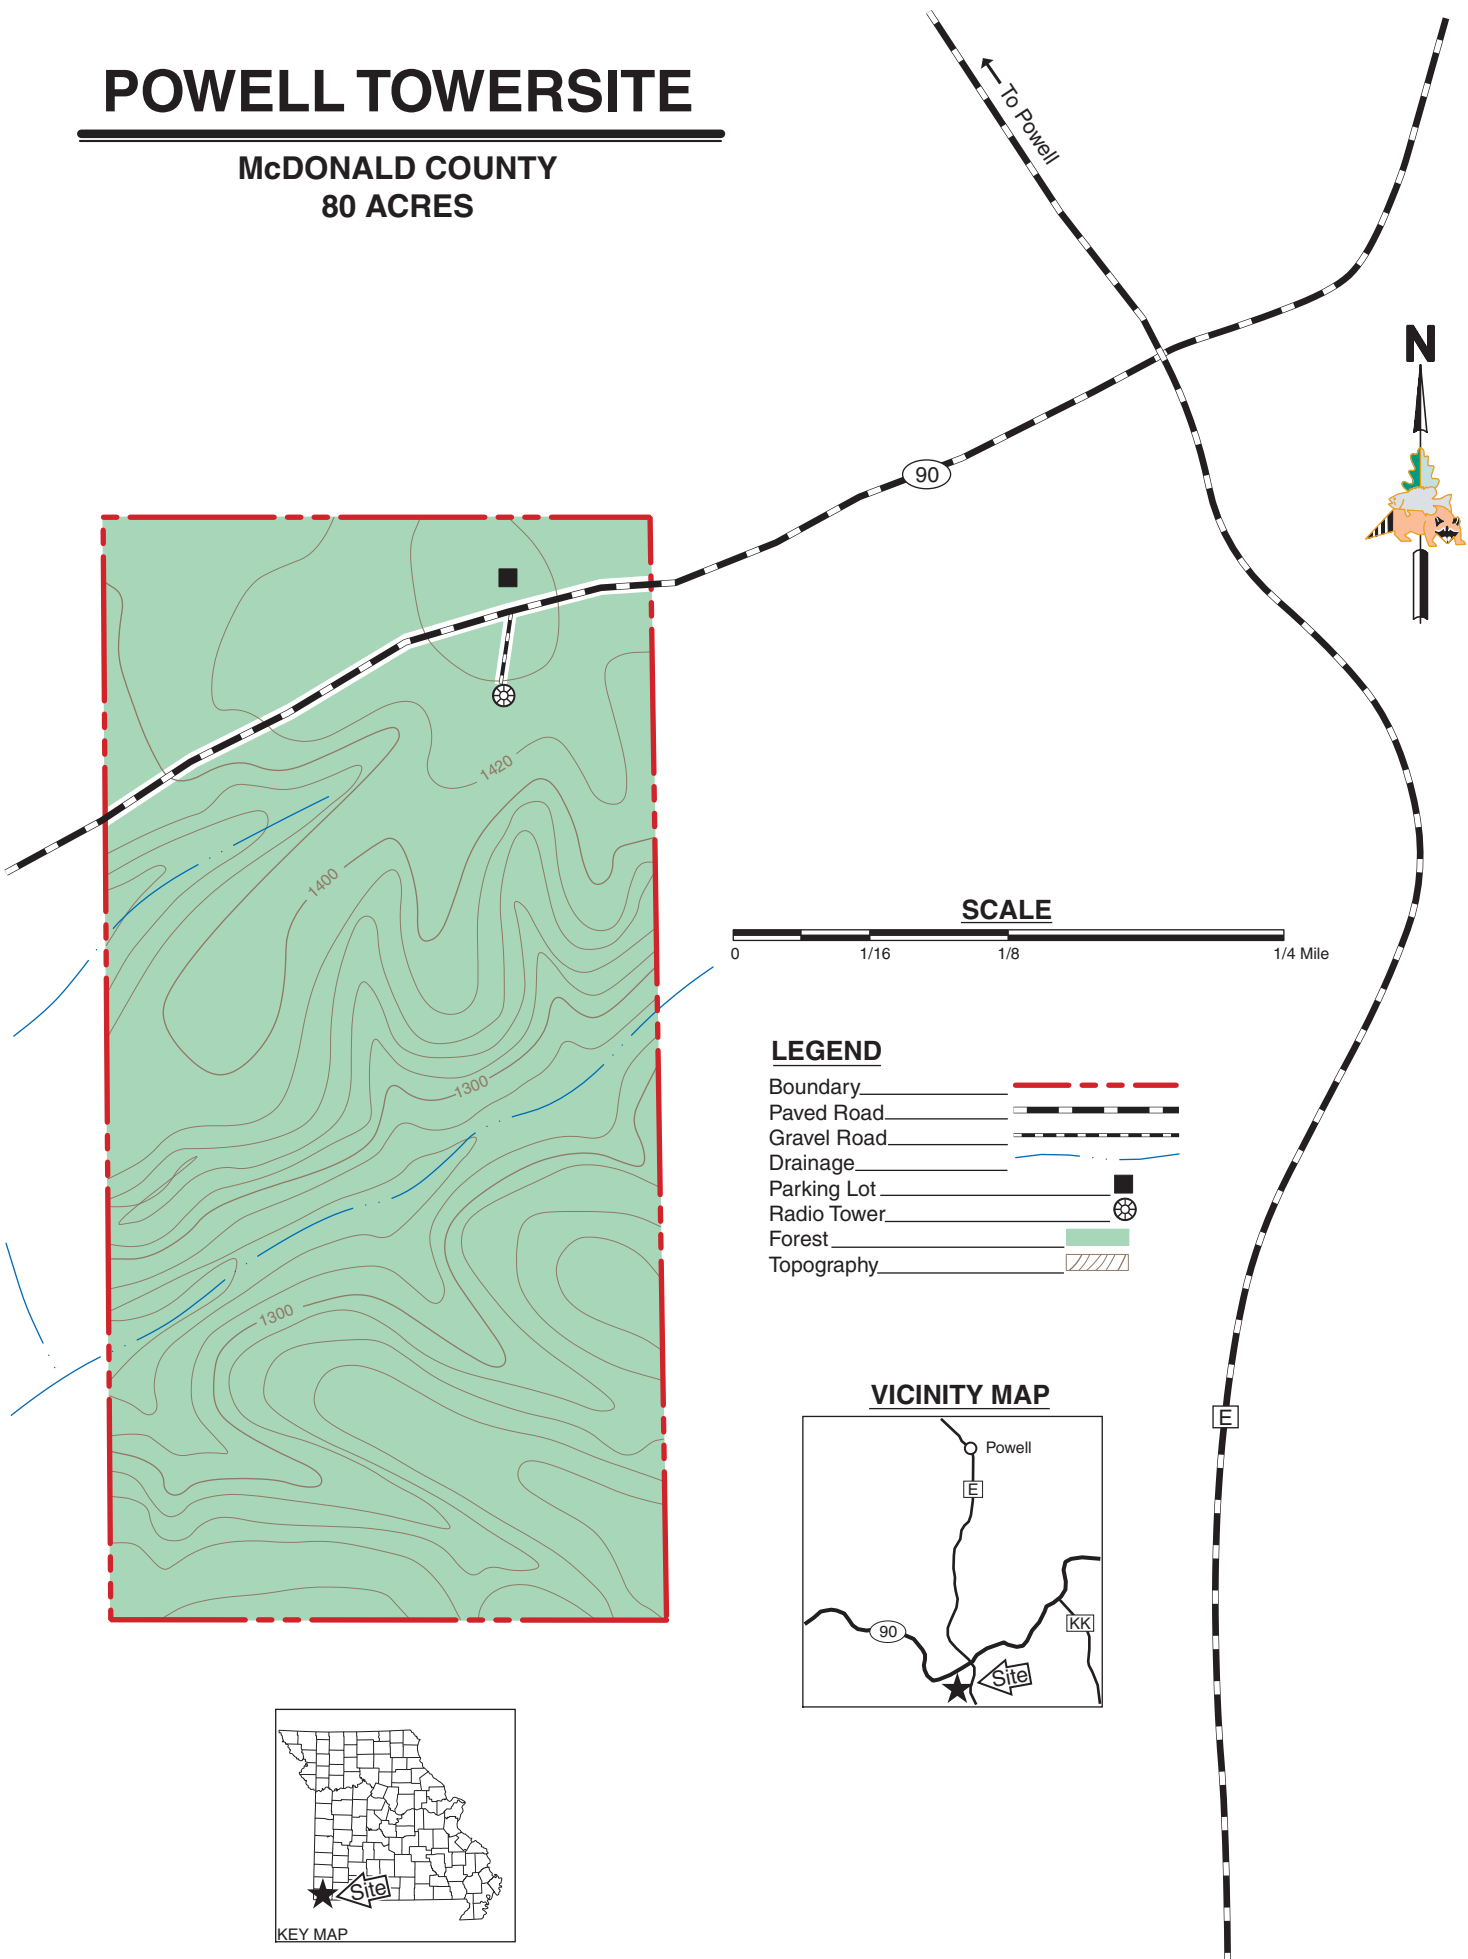

# POWELL TOWERSITE

McDONALD COUNTY  
80 ACRES

## LEGEND

- Boundary
- Paved Road
- Gravel Road
- Drainage
- Parking Lot
- Radio Tower
- Forest
- Topography

## VICINITY MAP