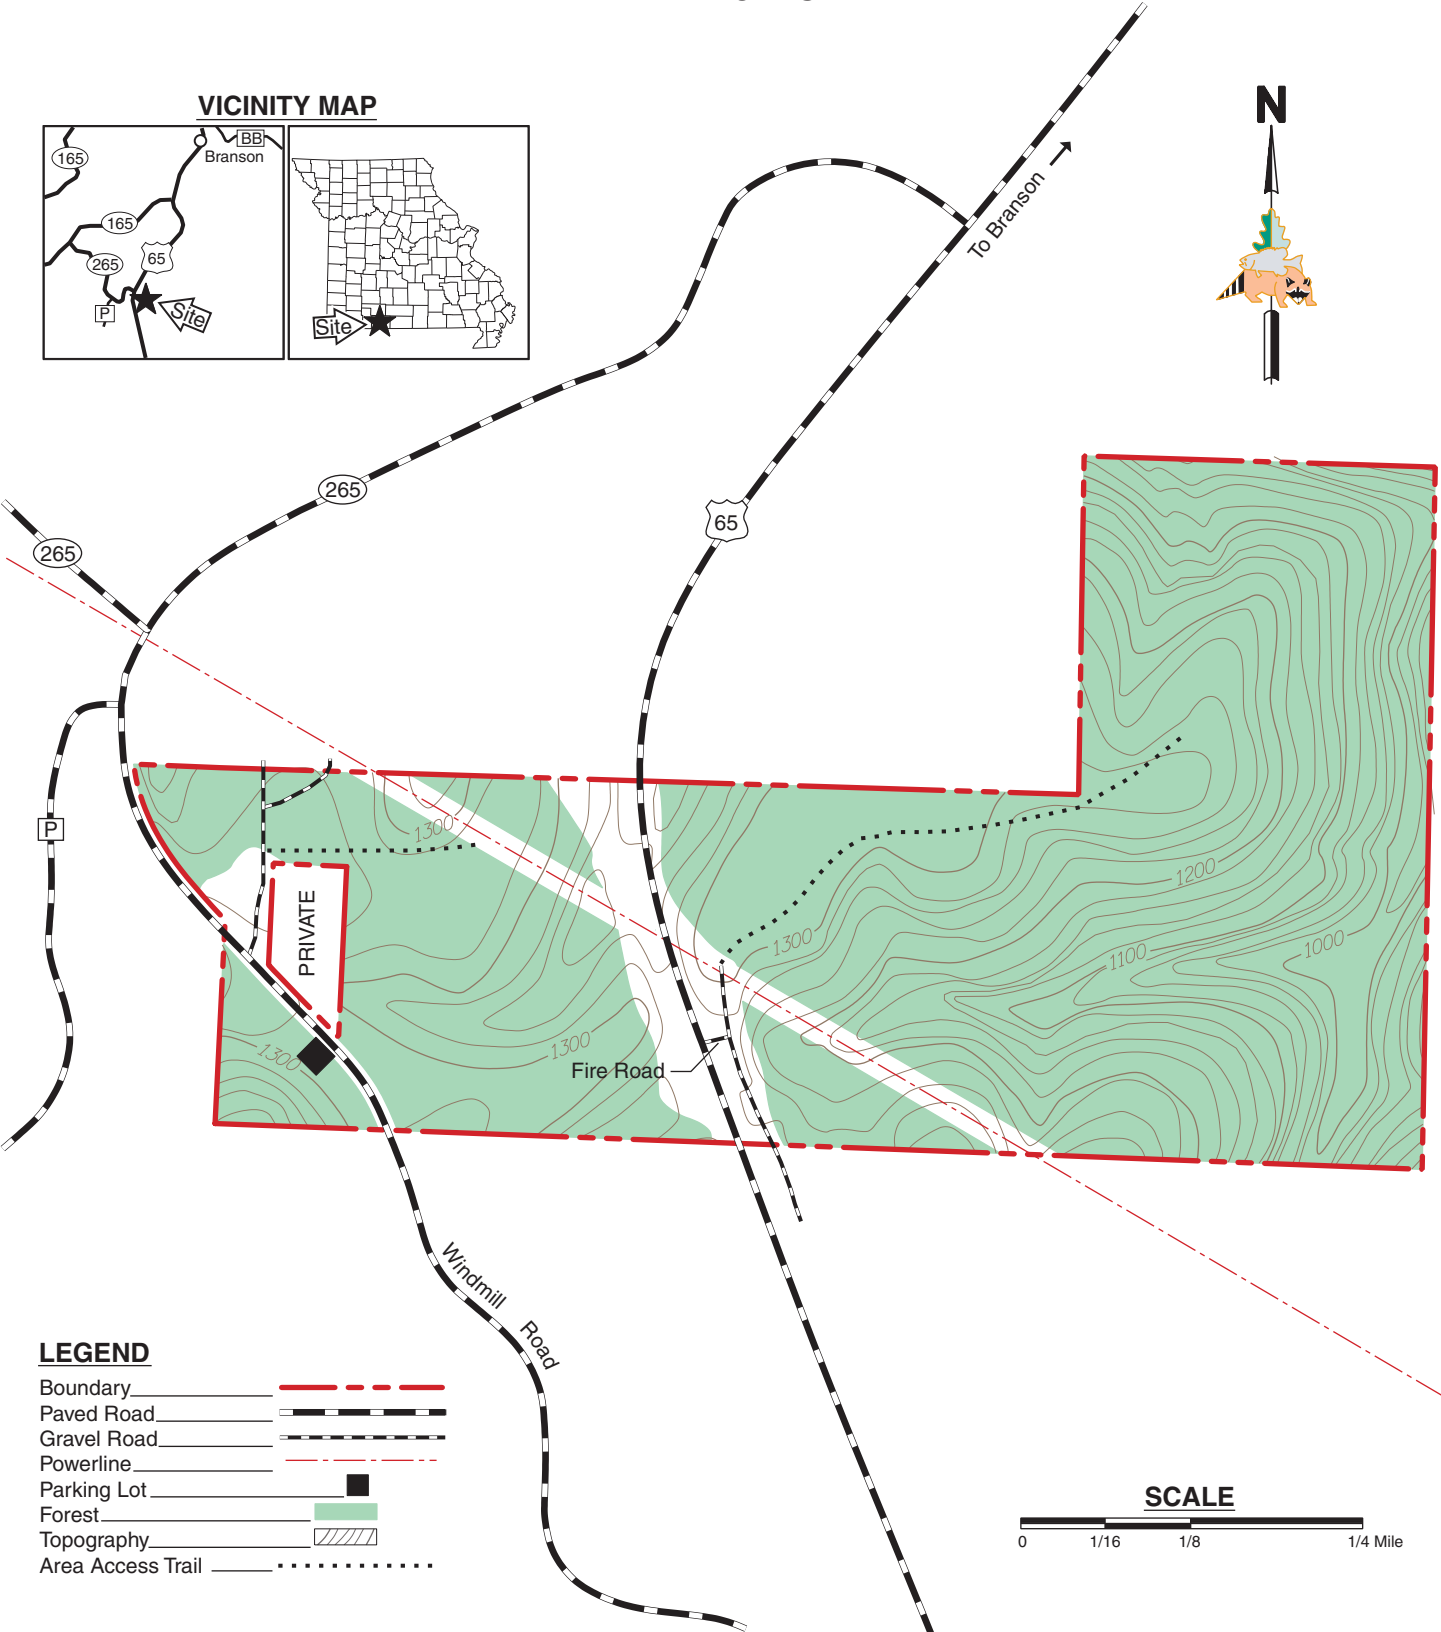

# HOLLISTER TOWERSITE

TANEY COUNTY  
171 ACRES

## VICINITY MAP

## LEGEND

- Boundary
- Paved Road
- Gravel Road
- Powerline
- Parking Lot
- Forest
- Topography
- Area Access Trail

## SCALE