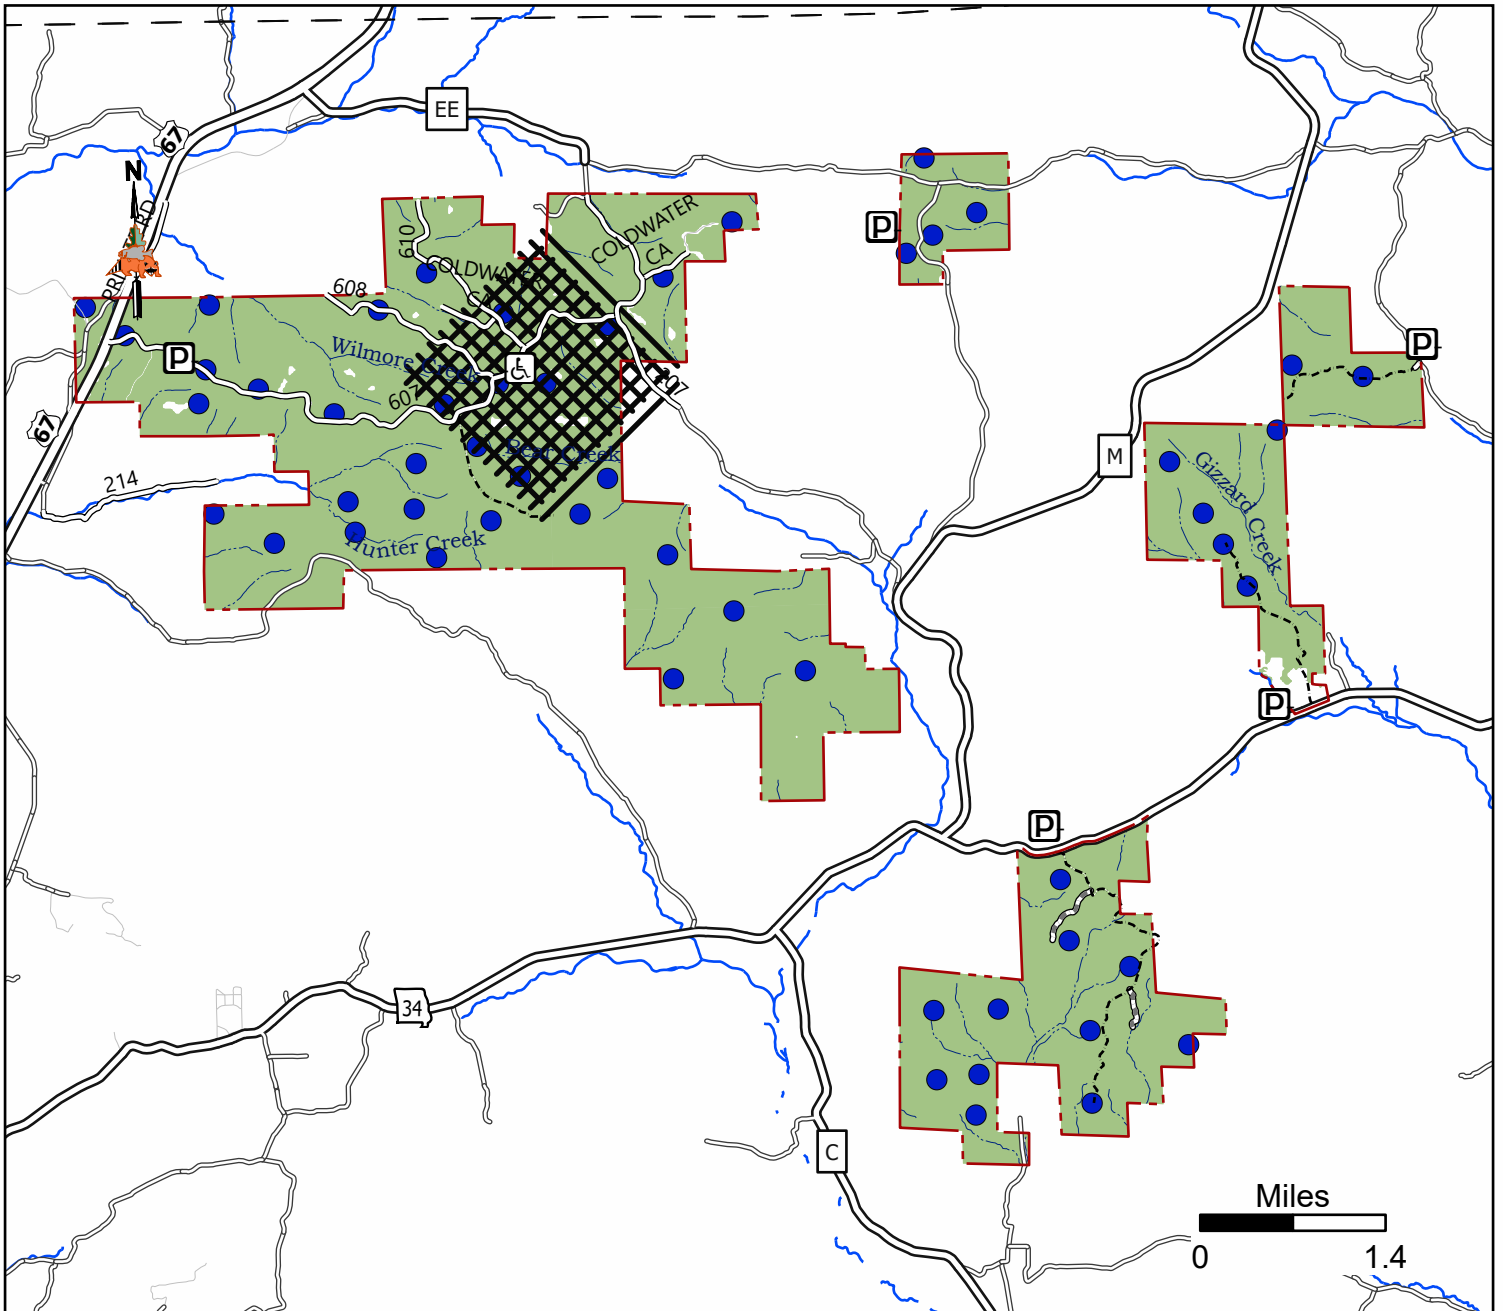

Coldwater Conservation Area

10,804 acres in Wayne County (Last Updated:10/7/2025)

Conservation Commission of the State of Missouri ©

Legend

- Parking
- Disabled Accessible
- Wildlife Water Hole
- Improved Road
- Service Road
- Unimproved Road
- Stream
- MDC Land
- State Boundary
- Limited Mobility Hunter Area
- Forest

MAP DISCLAIMER: Although all data in this map have been compiled by the Missouri Department of Conservation, no warranty, expressed or implied, is made by the department as to the accuracy of the data and related materials. The act of distribution shall not constitute any such warranty, and no responsibility is assumed by the department in the use of these data or related materials.