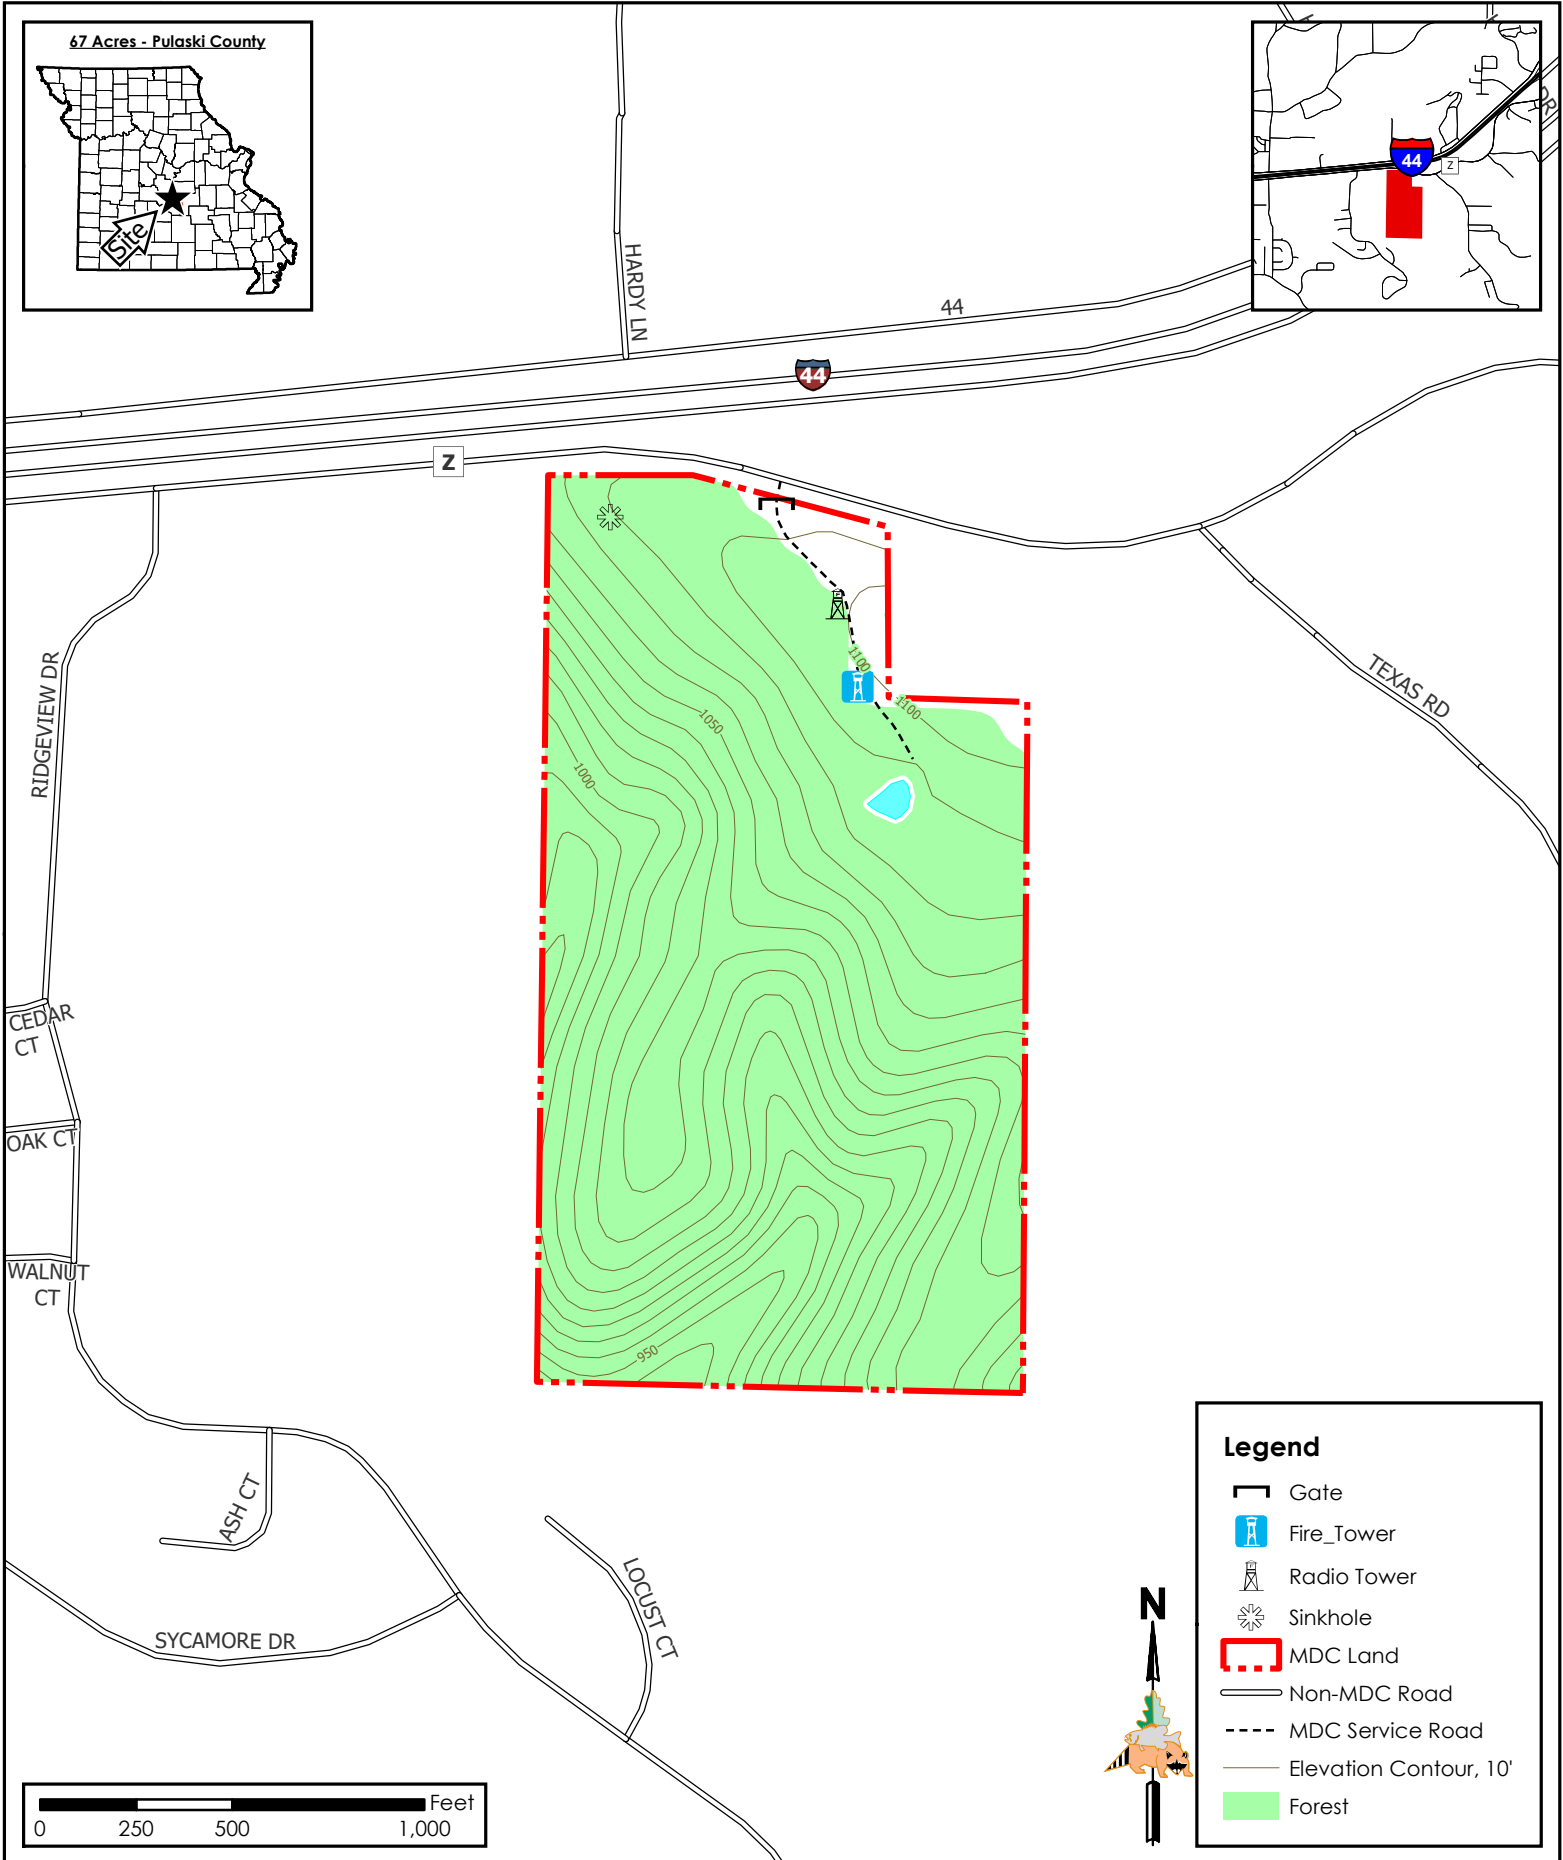

Fort Leonard Wood Towersite

Conservation Commission of the State of Missouri ©

Last Updated - 12/28/2020

Legend

- Gate
- Fire_Tower
- Radio Tower
- Sinkhole
- MDC Land
- Non-MDC Road
- MDC Service Road
- Elevation Contour, 10'
- Forest

MAP DISCLAIMER: Although all data in this map have been compiled by the Missouri Department of Conservation, no warranty, expressed or implied, is made by the department as to the accuracy of the data and related materials. The act of distribution shall not constitute any such warranty, and no responsibility is assumed by the department in the use of these data or related materials.