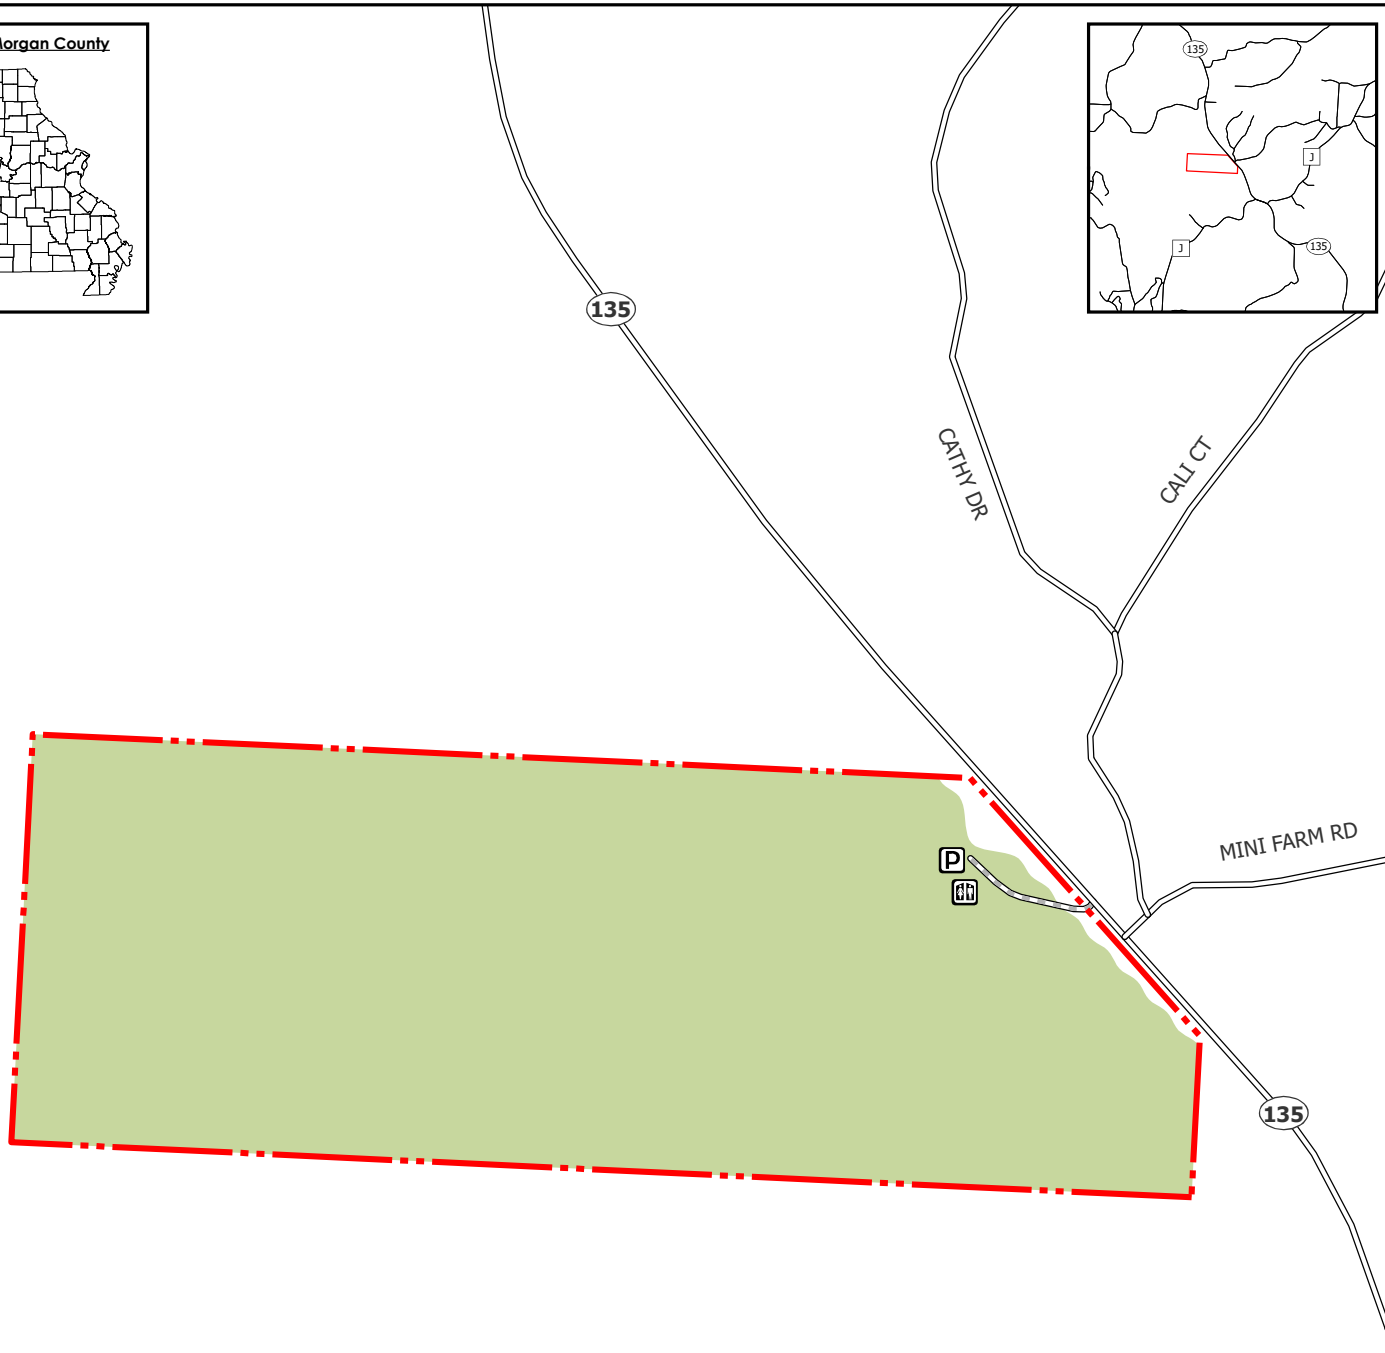

Proctor Towersite

Conservation Commission of the State of Missouri ©

Last Updated - 4/9/2021

MAP DISCLAIMER: Although all data in this map have been compiled by the Missouri Department of Conservation, no warranty, expressed or implied, is made by the department as to the accuracy of the data and related materials. The act of distribution shall not constitute any such warranty, and no responsibility is assumed by the department in the use of these data or related materials.