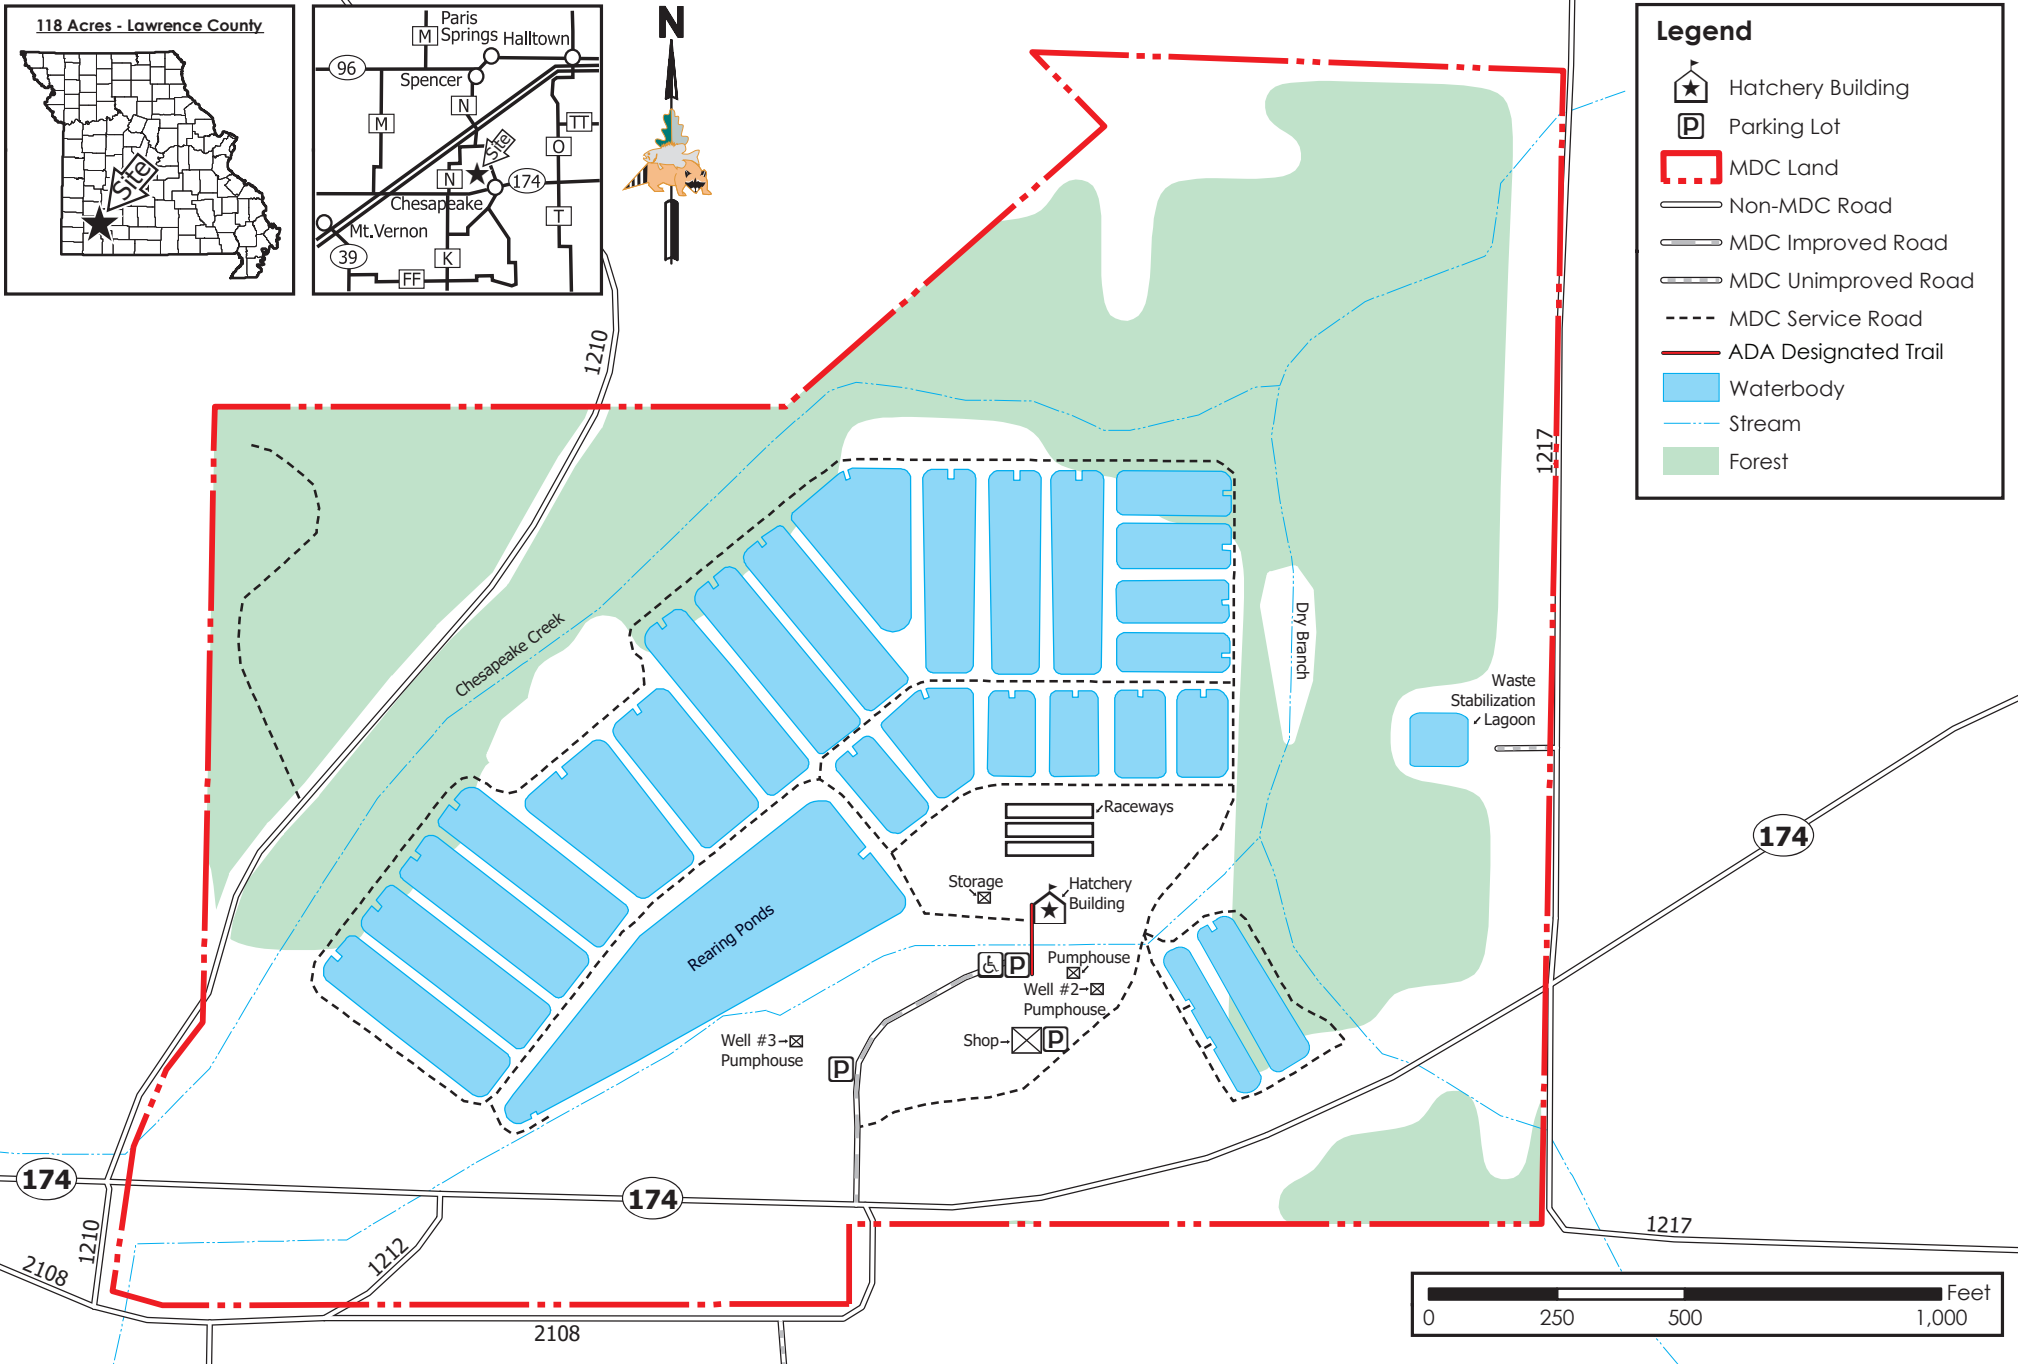

# Chesapeake Fish Hatchery

Conservation Commission of the State of Missouri ©

Last Updated - 2/26/2019

MAP DISCLAIMER: Although all data in this map have been compiled by the Missouri Department of Conservation, no warranty, expressed or implied, is made by the department as to the accuracy of the data and related materials. The act of distribution shall not constitute any such warranty, and no responsibility is assumed by the department in the use of these data or related materials.