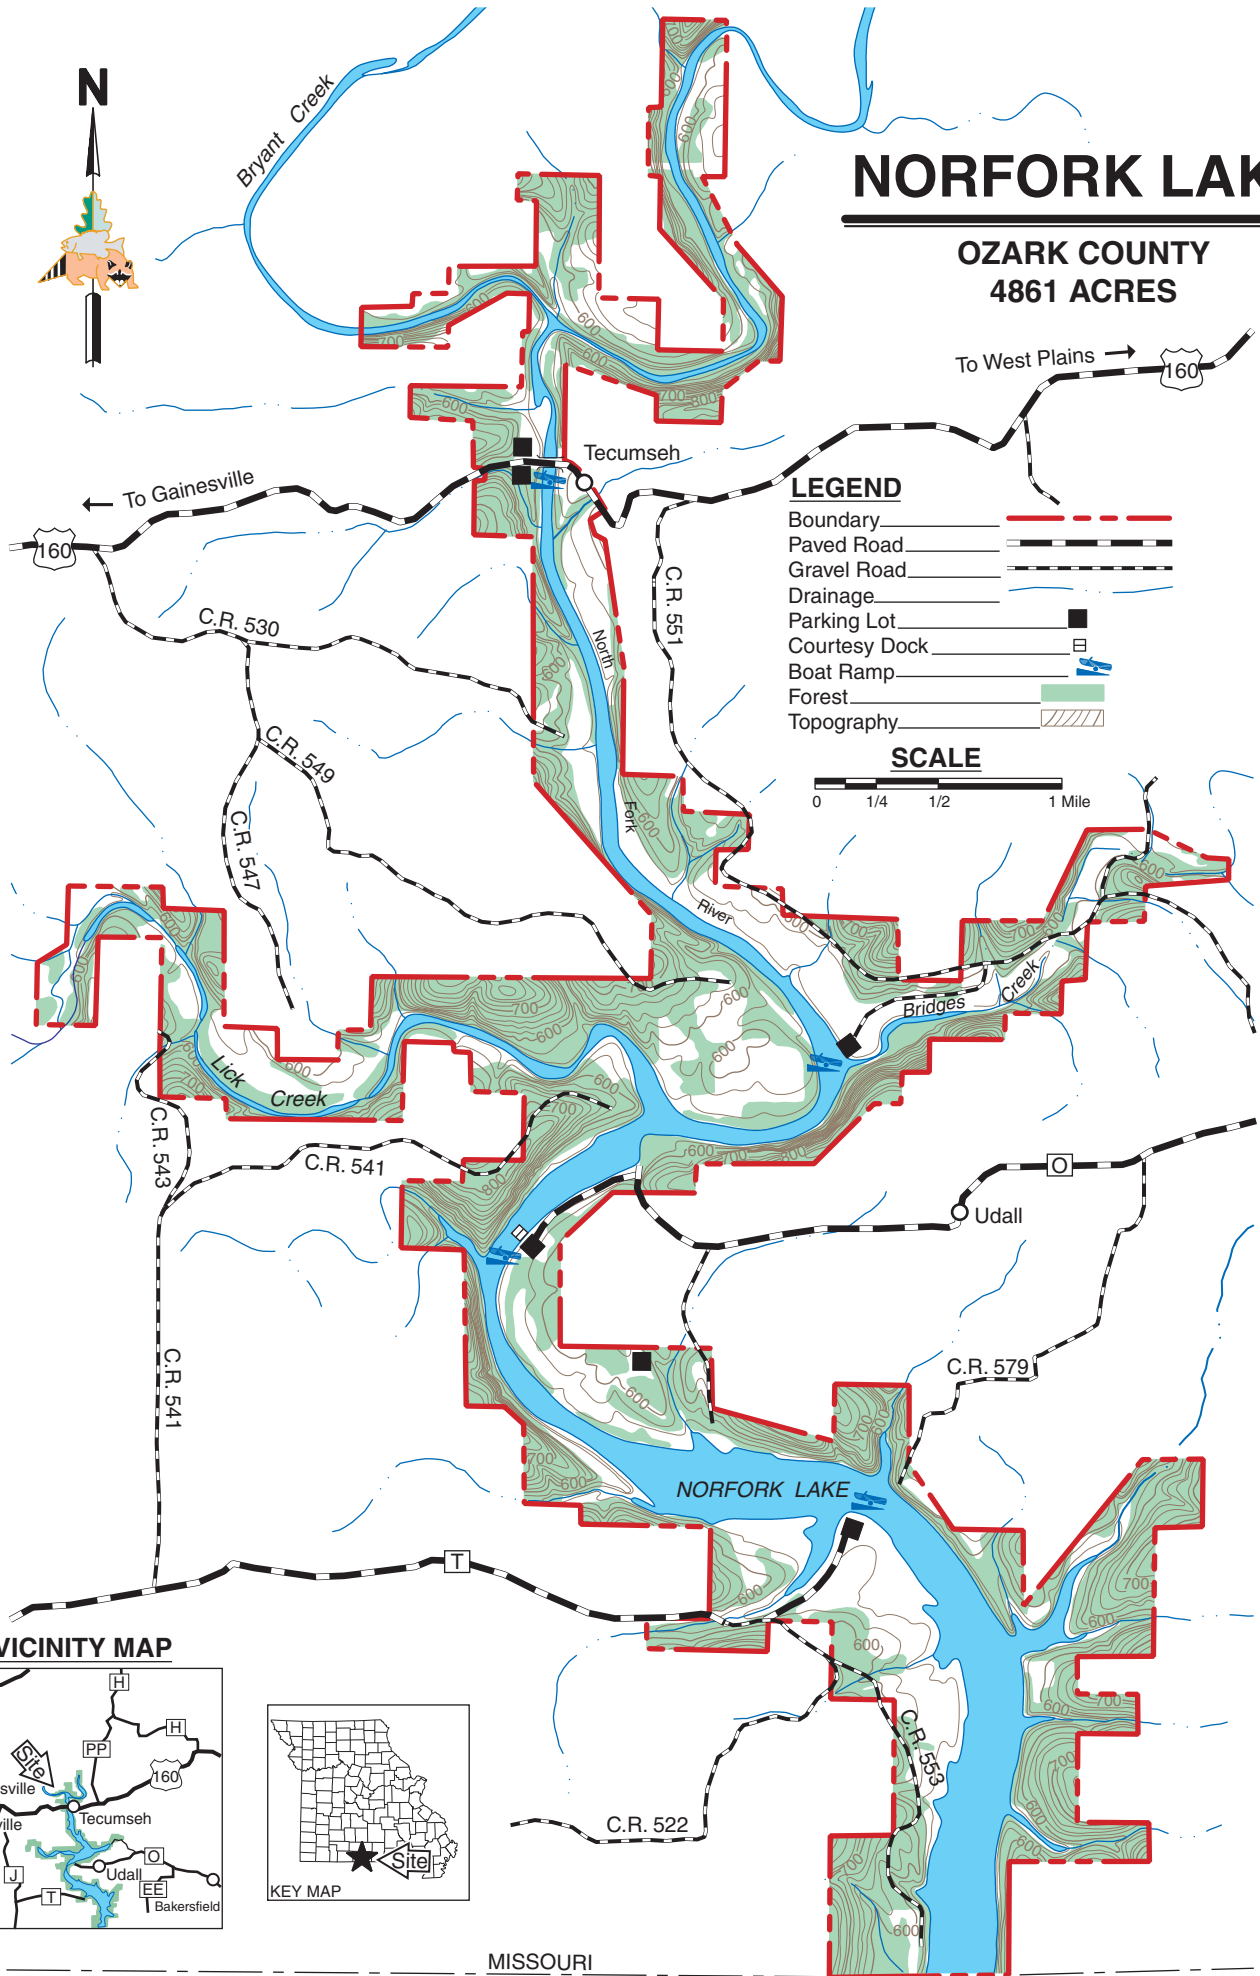

NORFORK LAKE

OZARK COUNTY
4861 ACRES

LEGEND

- Boundary
- Paved Road
- Gravel Road
- Drainage
- Parking Lot
- Courtesy Dock
- Boat Ramp
- Forest
- Topography

SCALE

0 1/4 1/2 1 Mile

VICINITY MAP

KEY MAP

MISSOURI
ARKANSAS