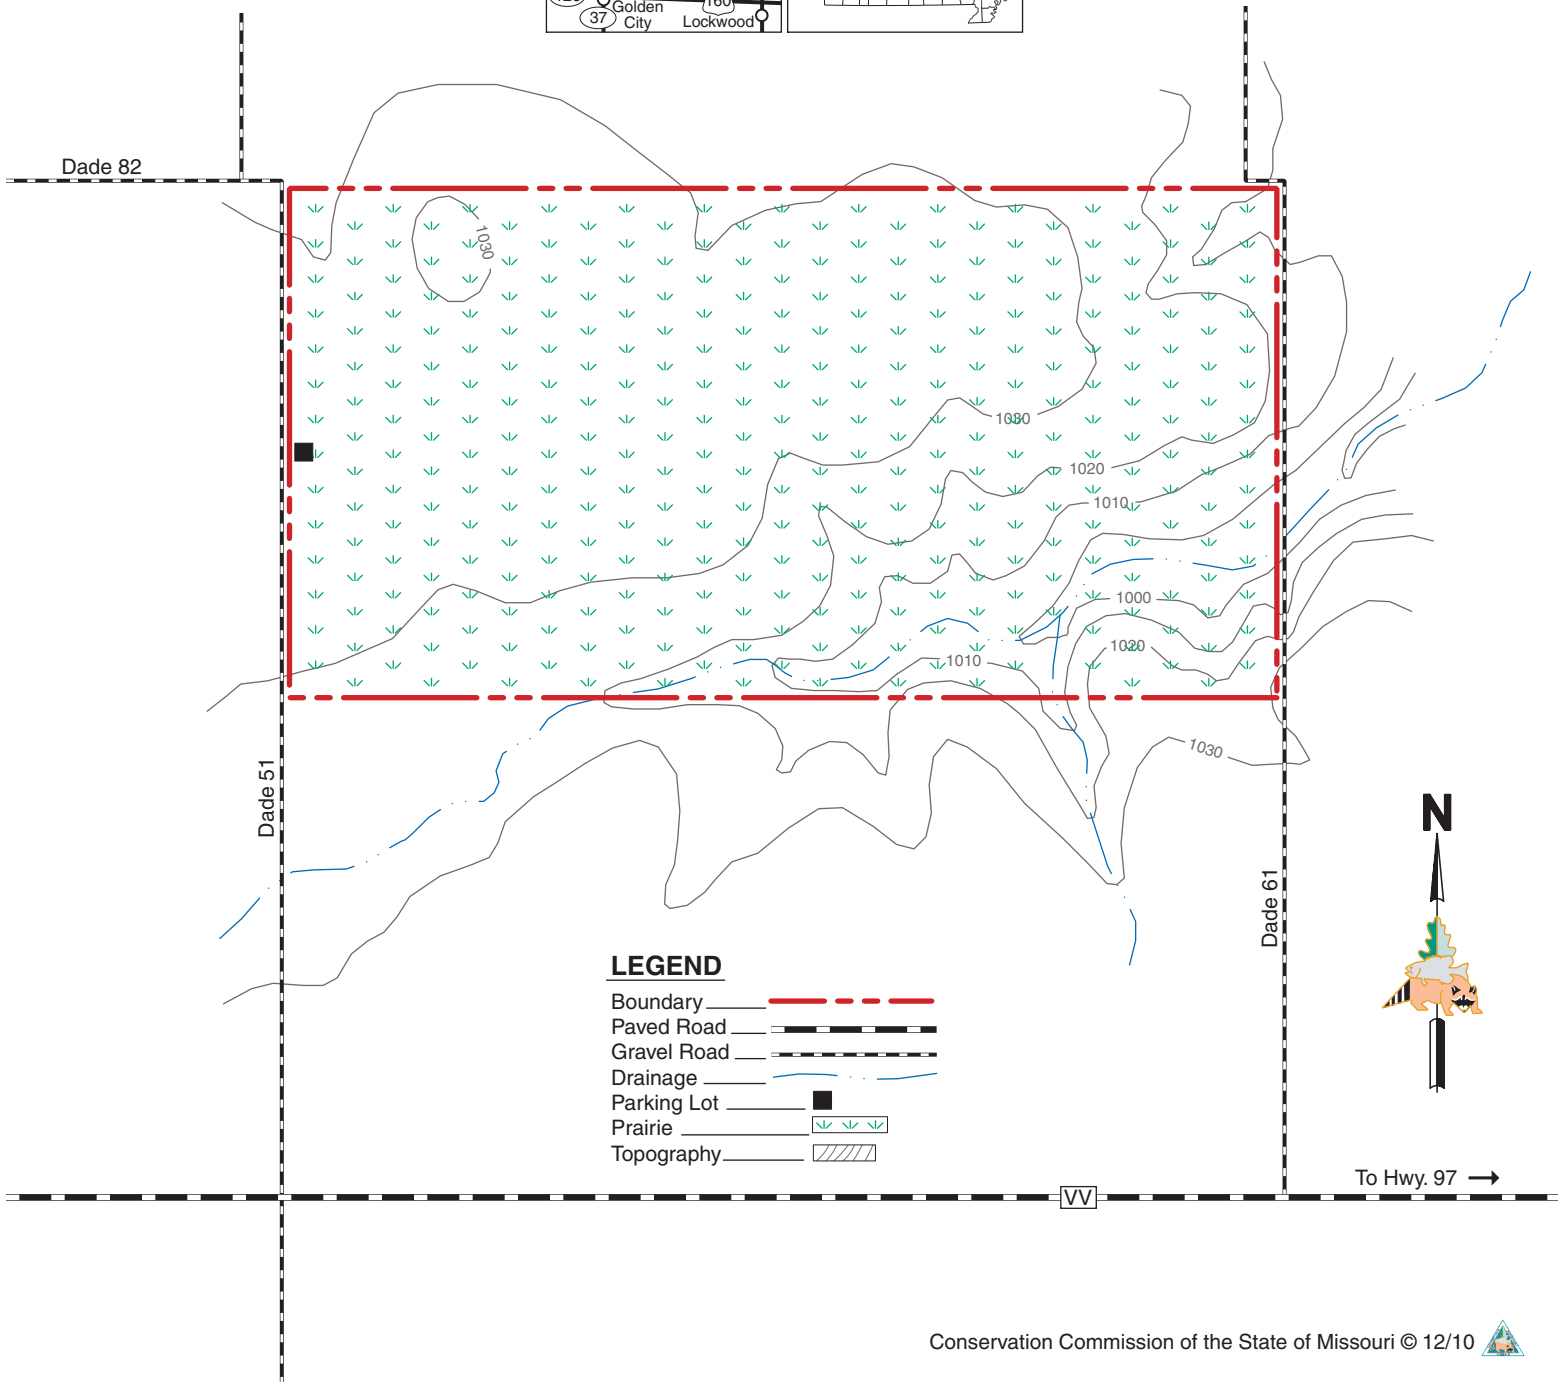

WADE AND JUNE SHELTON MEMORIAL CONSERVATION AREA

DADE COUNTY
320 ACRES

SCALE

VICINITY MAP

LEGEND

- Boundary
- Paved Road
- Gravel Road
- Drainage
- Parking Lot
- Prairie
- Topography

To Hwy. 97 →