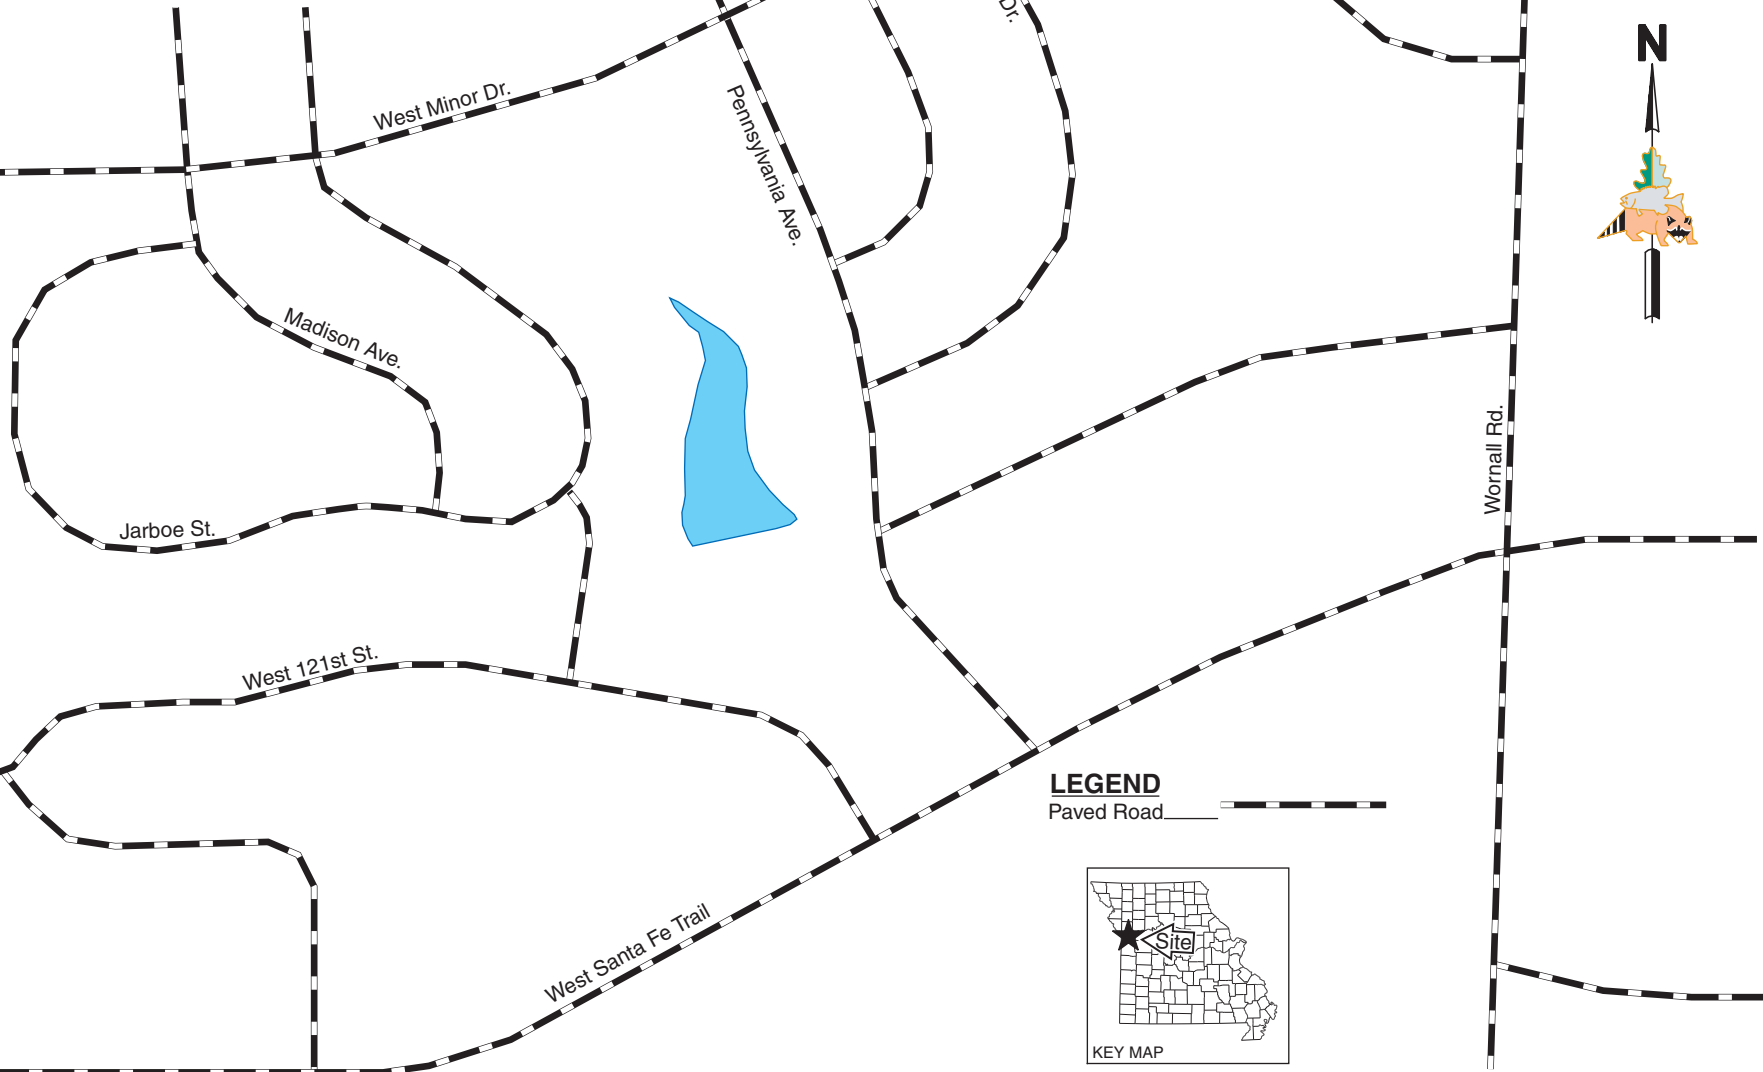

MIGLIAZZO LAKE

KANSAS CITY PARKS AND RECREATION
JACKSON COUNTY

SCALE

To I 435 →

State Line Road

← To Hwy. 150

LEGEND

Paved Road 

KEY MAP