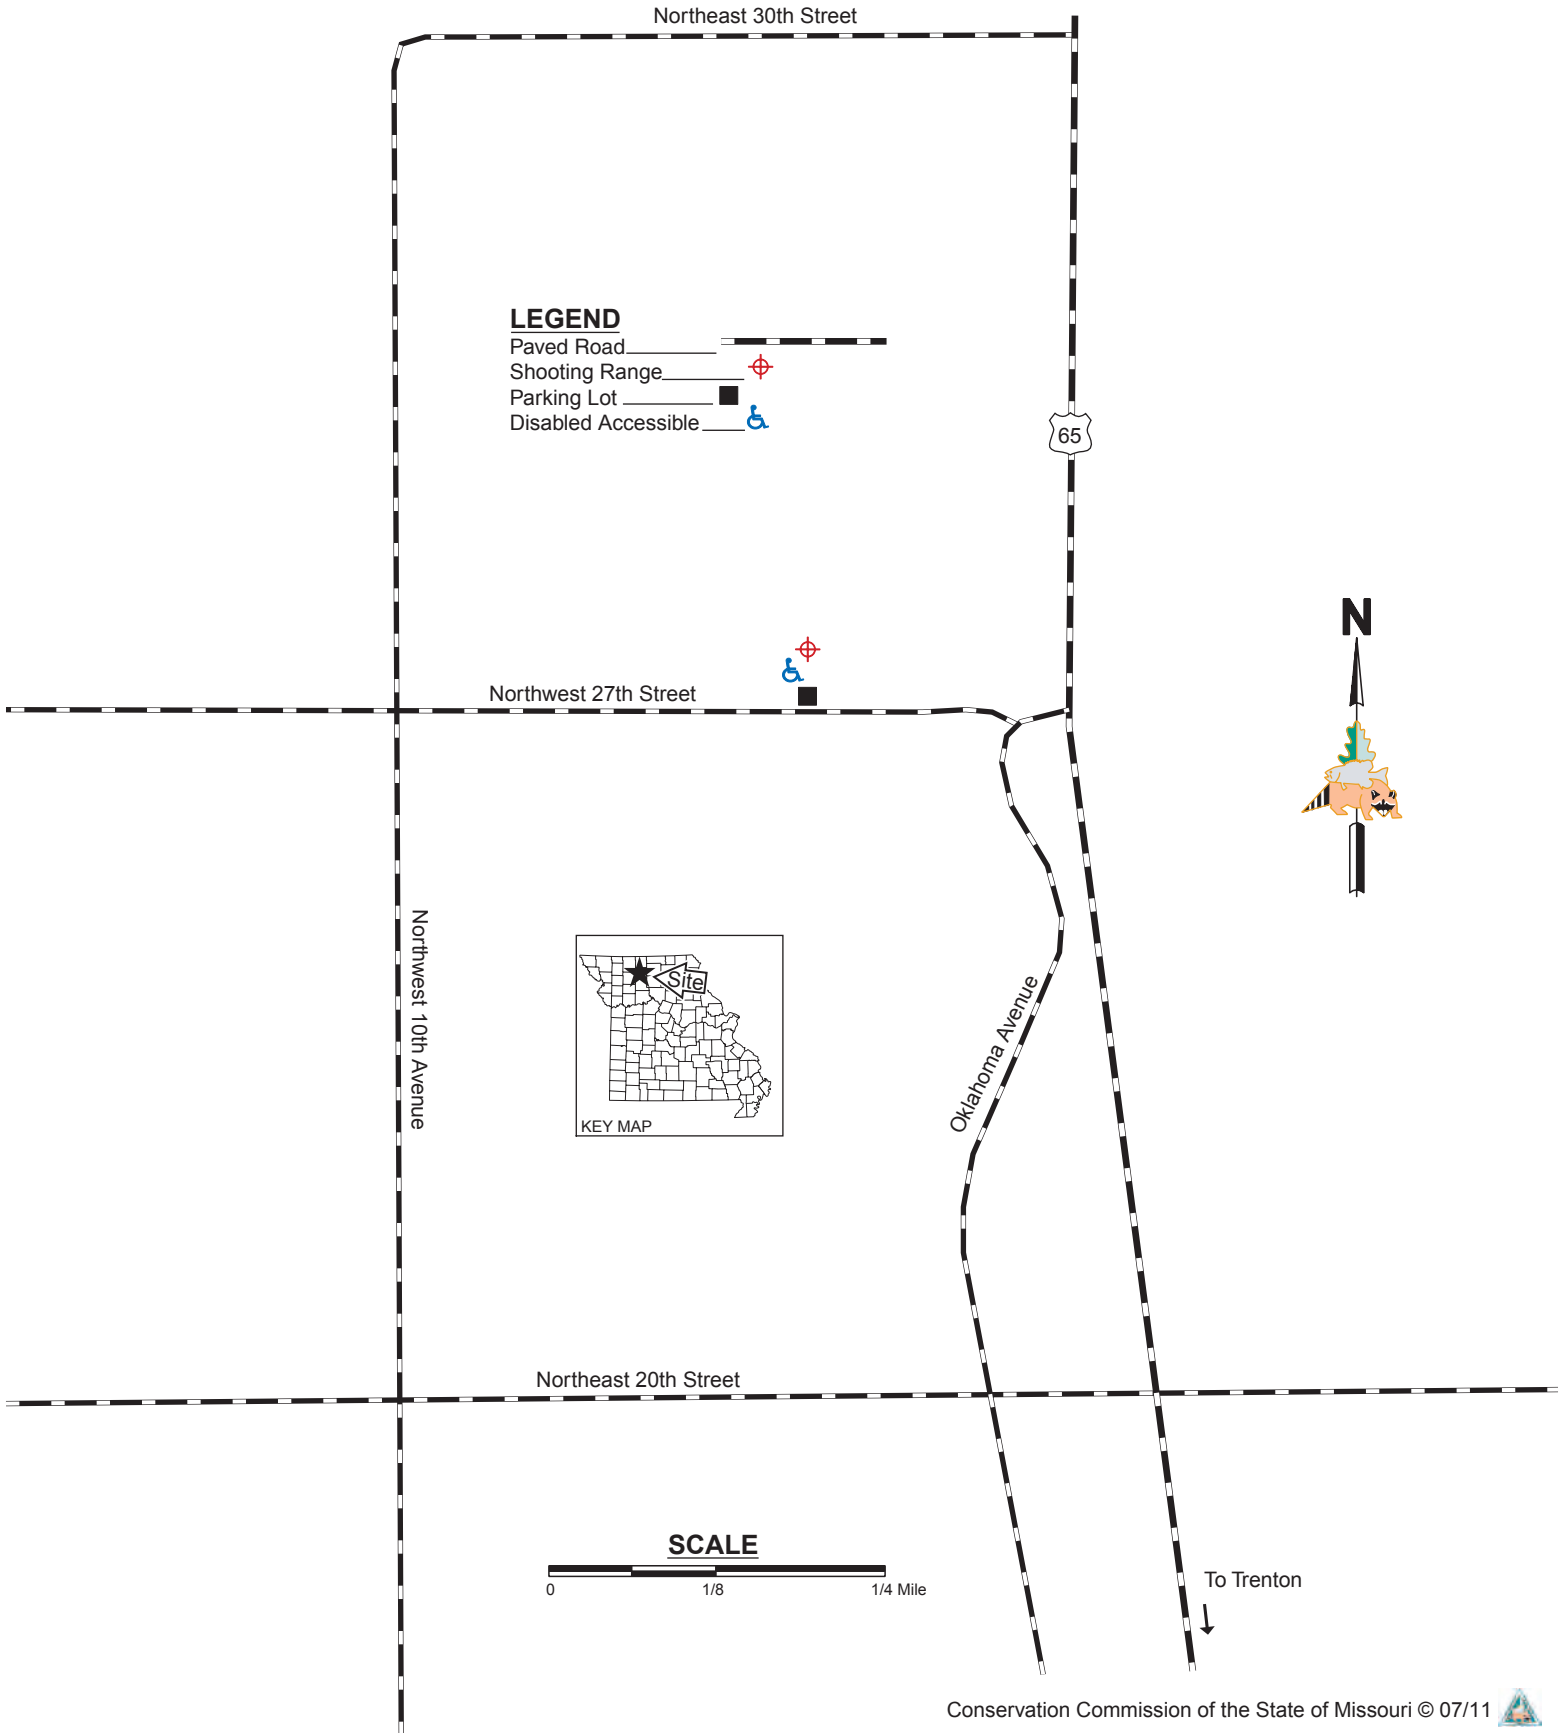

TRENTON AREA TRAP AND SKEET RANGE

TRENTON, MISSOURI
GRUNDY COUNTY

LEGEND

- Paved Road _____
- Shooting Range _____
- Parking Lot _____
- Disabled Accessible _____

SCALE