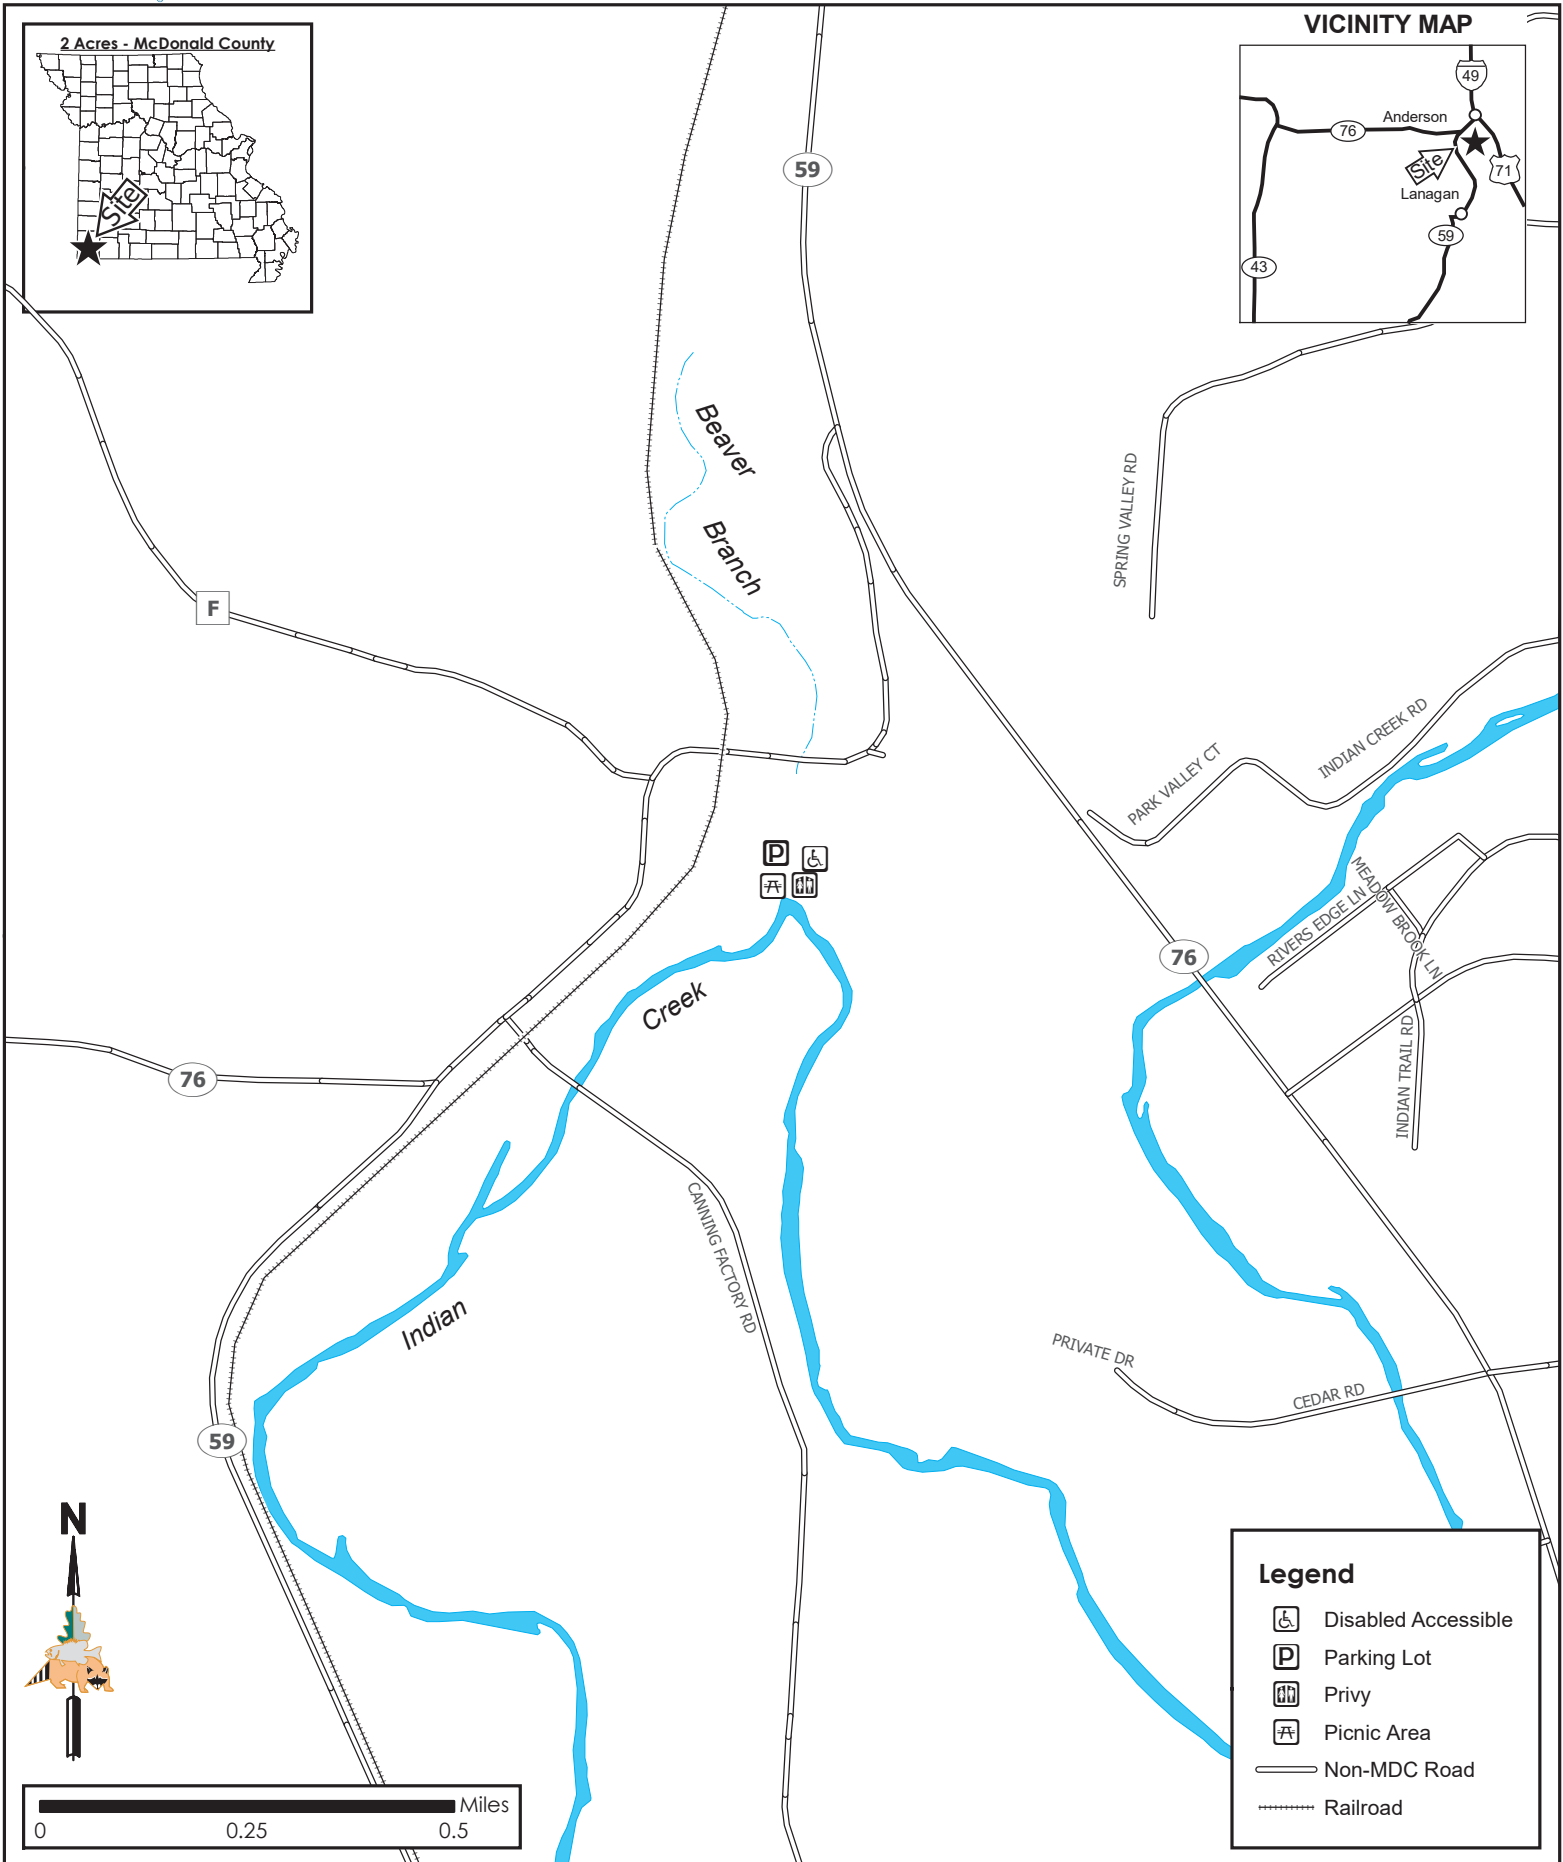

# Dabbs Greer Town Hole Park & Access

Conservation Commission of the State of Missouri ©

Last Updated - 8/30/2019

## VICINITY MAP

**Legend**

- Disabled Accessible
- Parking Lot
- Privy
- Picnic Area
- Non-MDC Road
- Railroad

MAP DISCLAIMER: Although all data in this map have been compiled by the Missouri Department of Conservation, no warranty, expressed or implied, is made by the department as to the accuracy of the data and related materials. The act of distribution shall not constitute any such warranty, and no responsibility is assumed by the department in the use of these data or related materials.