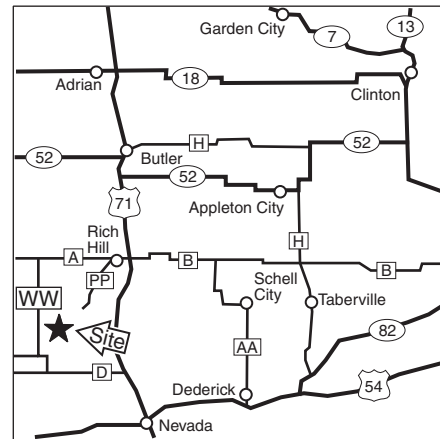

MCGENNIS YOUTH CENTER LAKE

VERNON COUNTY

VICINITY MAP

N

WW

MM

WW

LEGEND

Paved Road 
Gravel Road 

SCALE