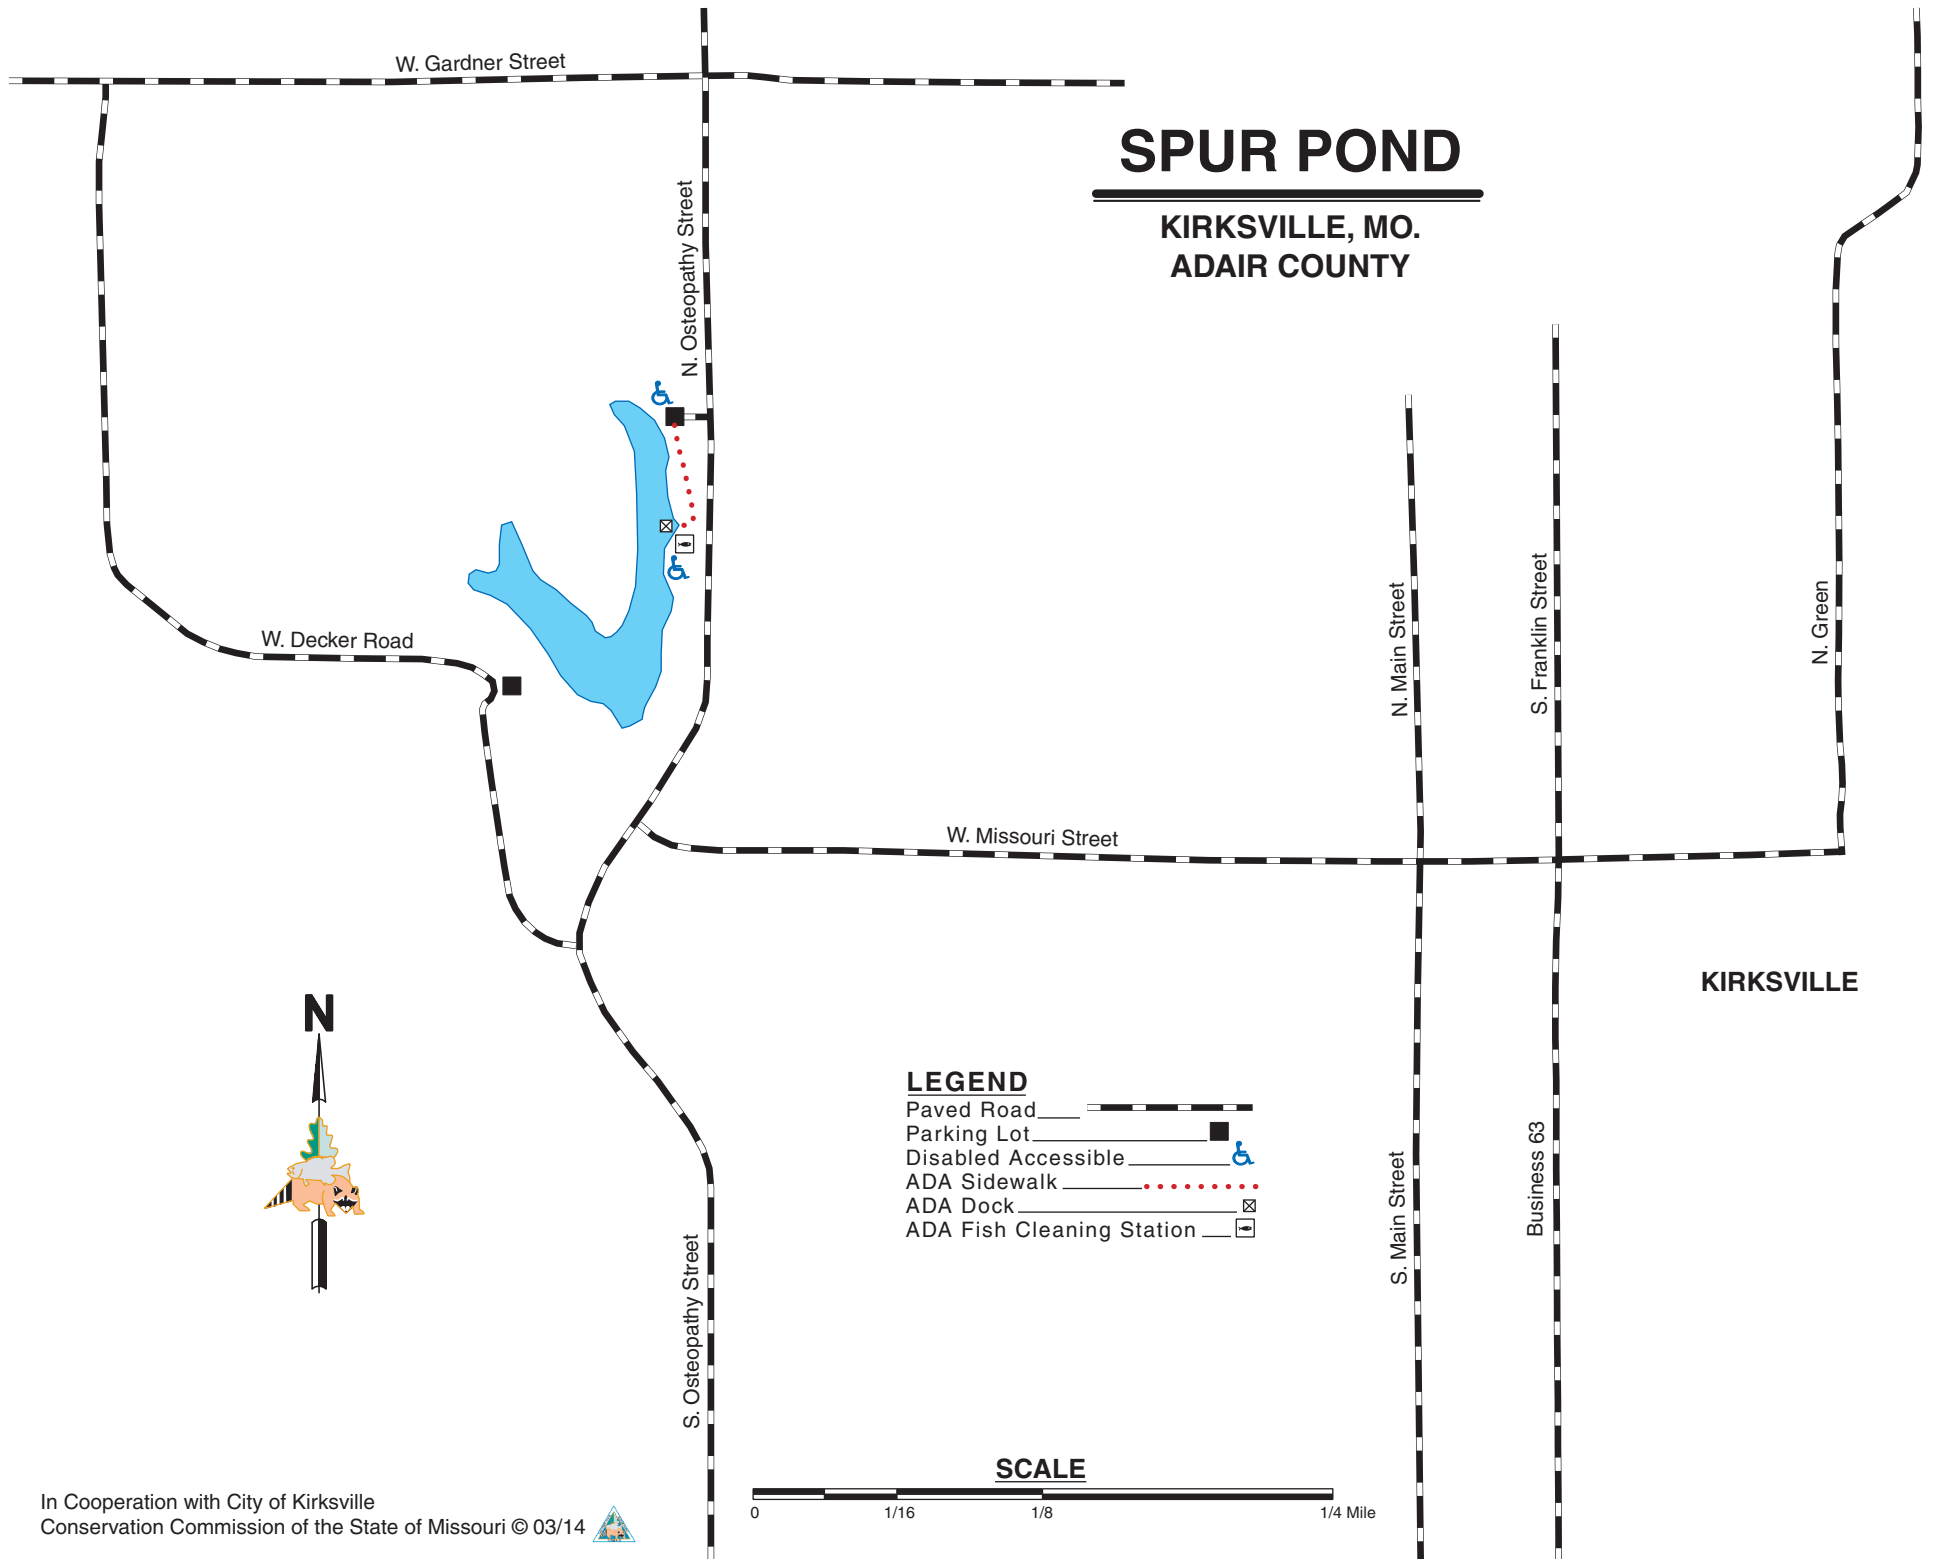

# SPUR POND

KIRKSVILLE, MO.  
ADAIR COUNTY

KIRKSVILLE

### LEGEND

- Paved Road
- Parking Lot
- Disabled Accessible
- ADA Sidewalk
- ADA Dock
- ADA Fish Cleaning Station

### SCALE