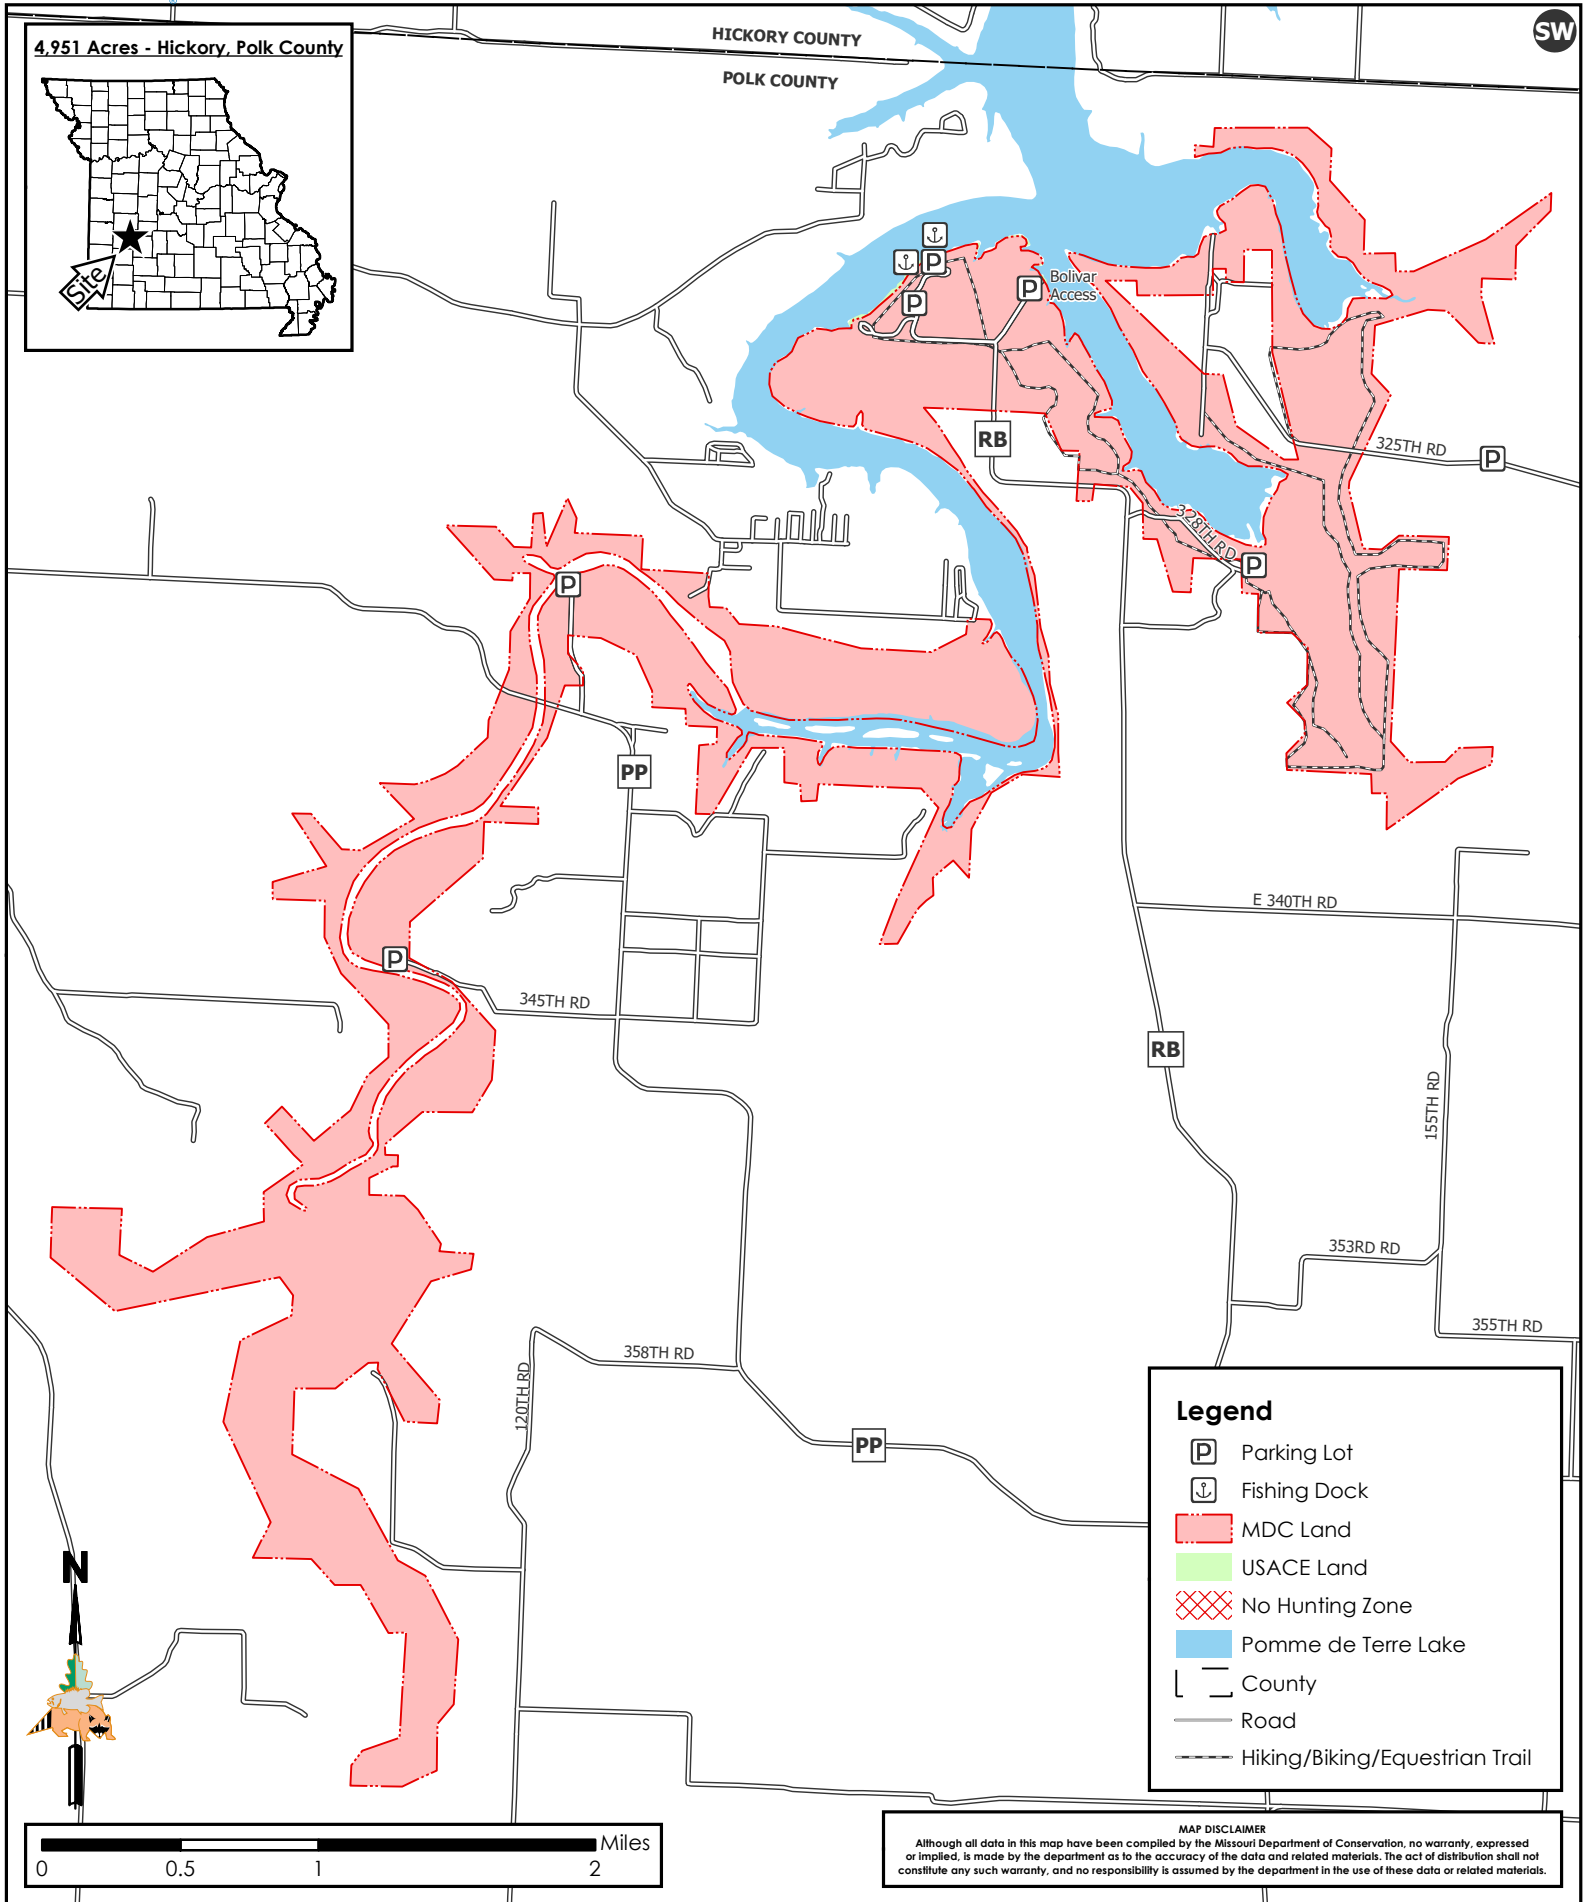

Pomme de Terre Lake Management Lands

Conservation Commission of the State of Missouri ©

Last Updated - 8/29/2018

4,951 Acres - Hickory, Polk County

MAP DISCLAIMER
Although all data in this map have been compiled by the Missouri Department of Conservation, no warranty, expressed or implied, is made by the department as to the accuracy of the data and related materials. The act of distribution shall not constitute any such warranty, and no responsibility is assumed by the department in the use of these data or related materials.