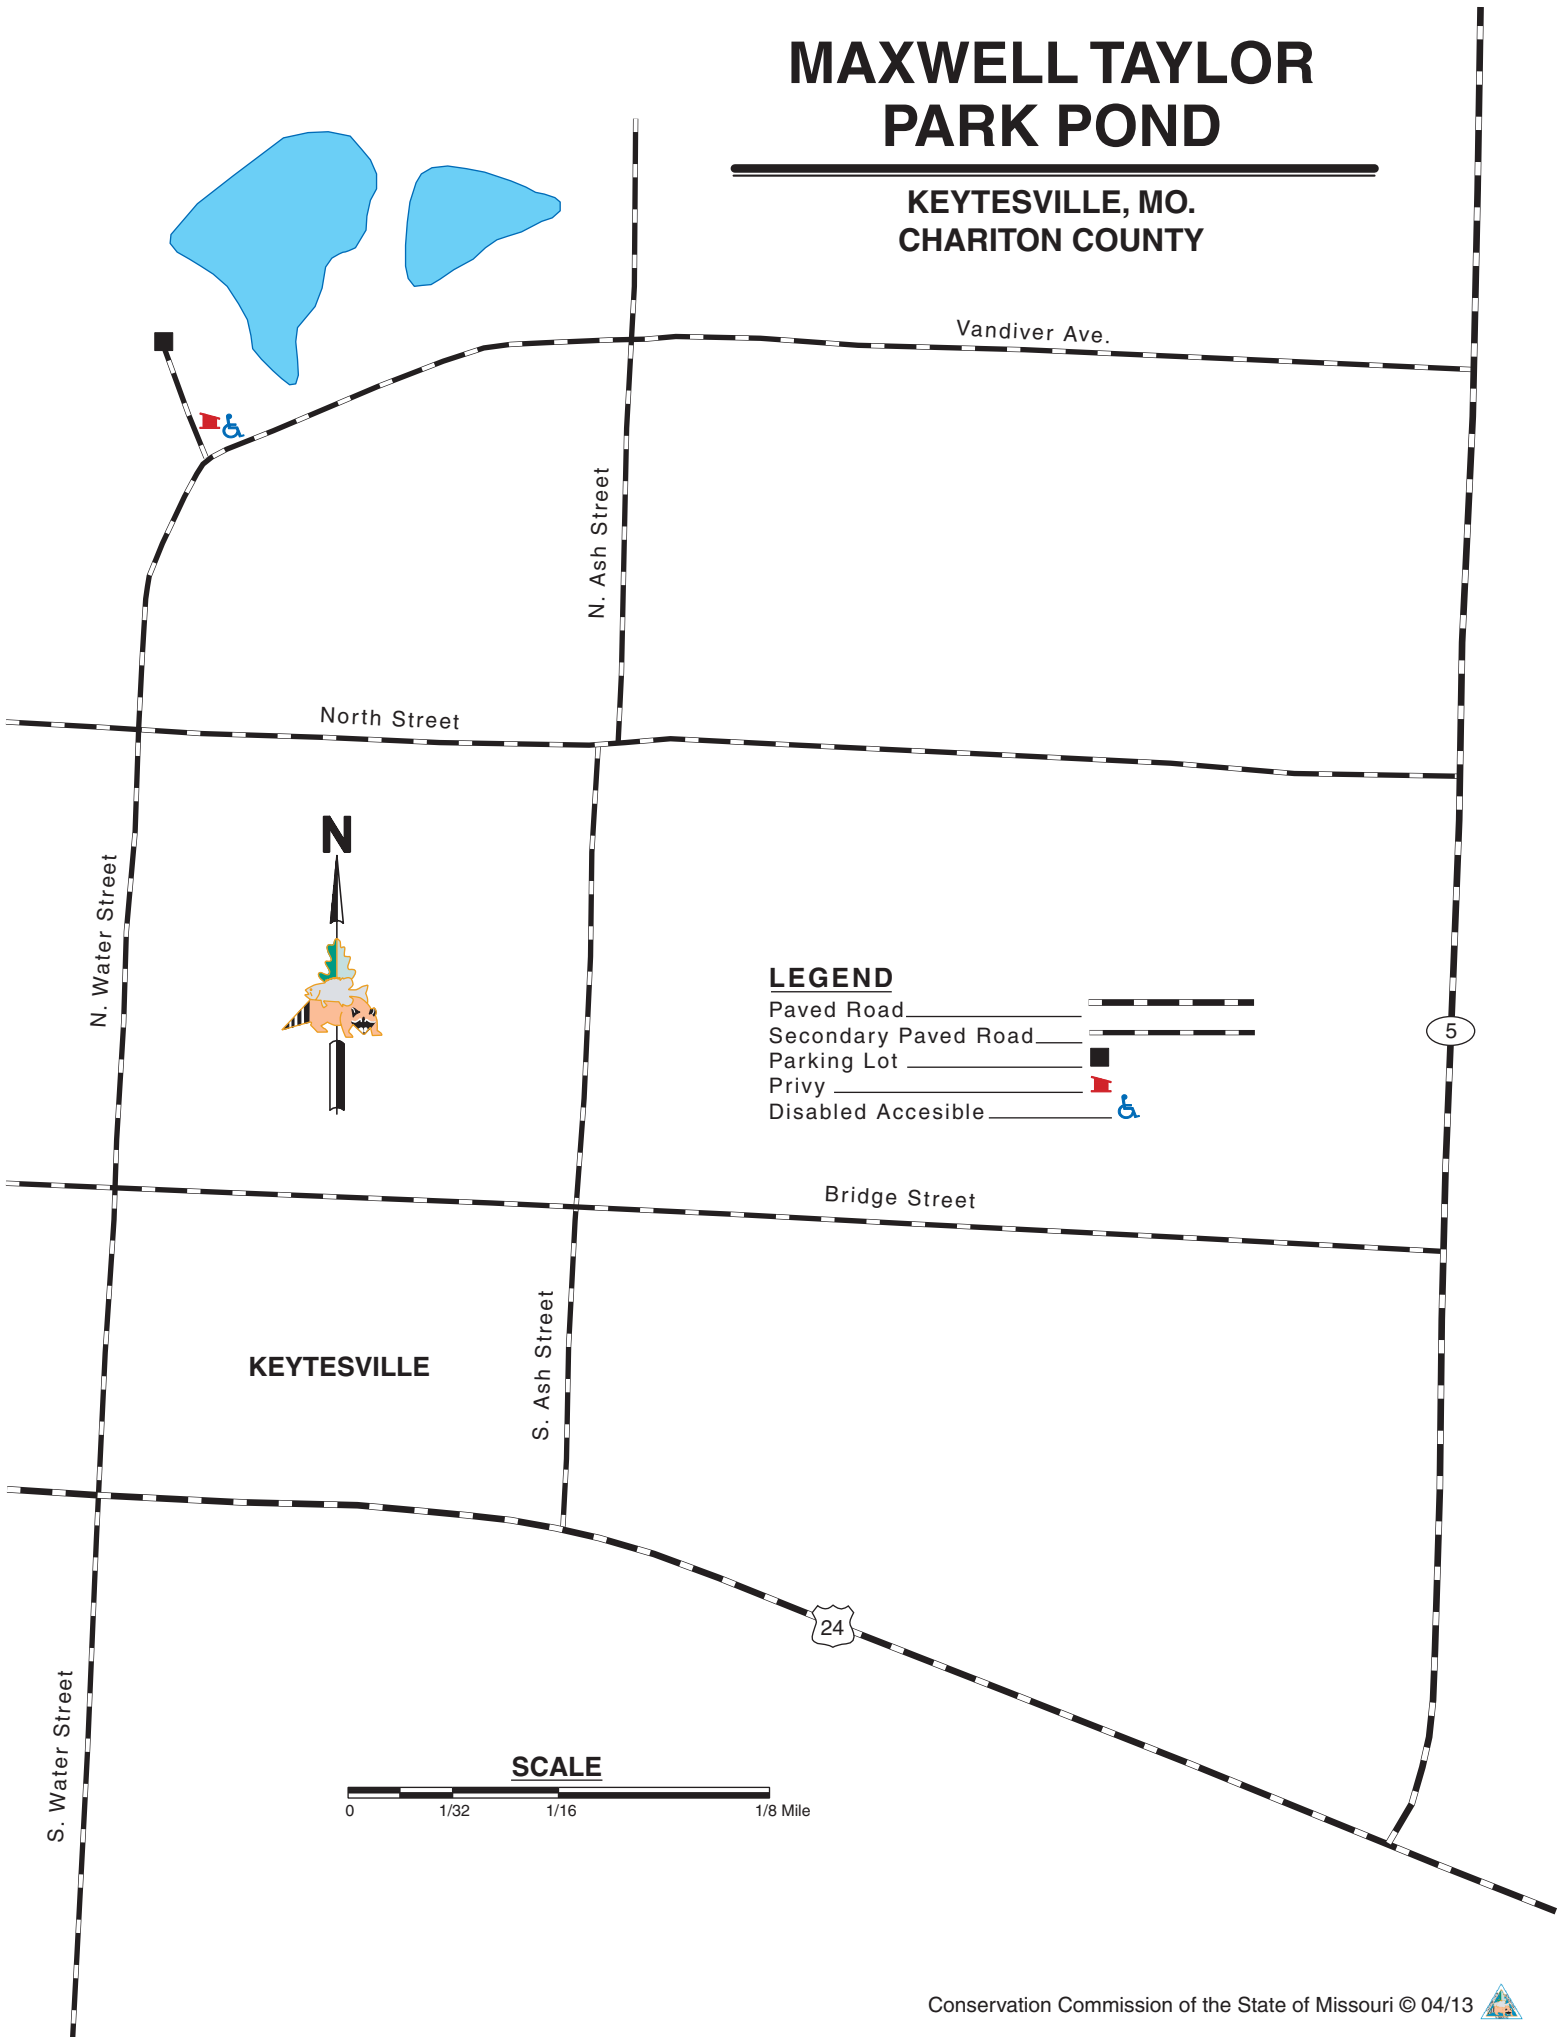

MAXWELL TAYLOR PARK POND

KEYTESVILLE, MO.
CHARITON COUNTY

LEGEND

- Paved Road _____
- Secondary Paved Road _____
- Parking Lot _____
- Privy _____
- Disabled Accesible _____

KEYTESVILLE

SCALE