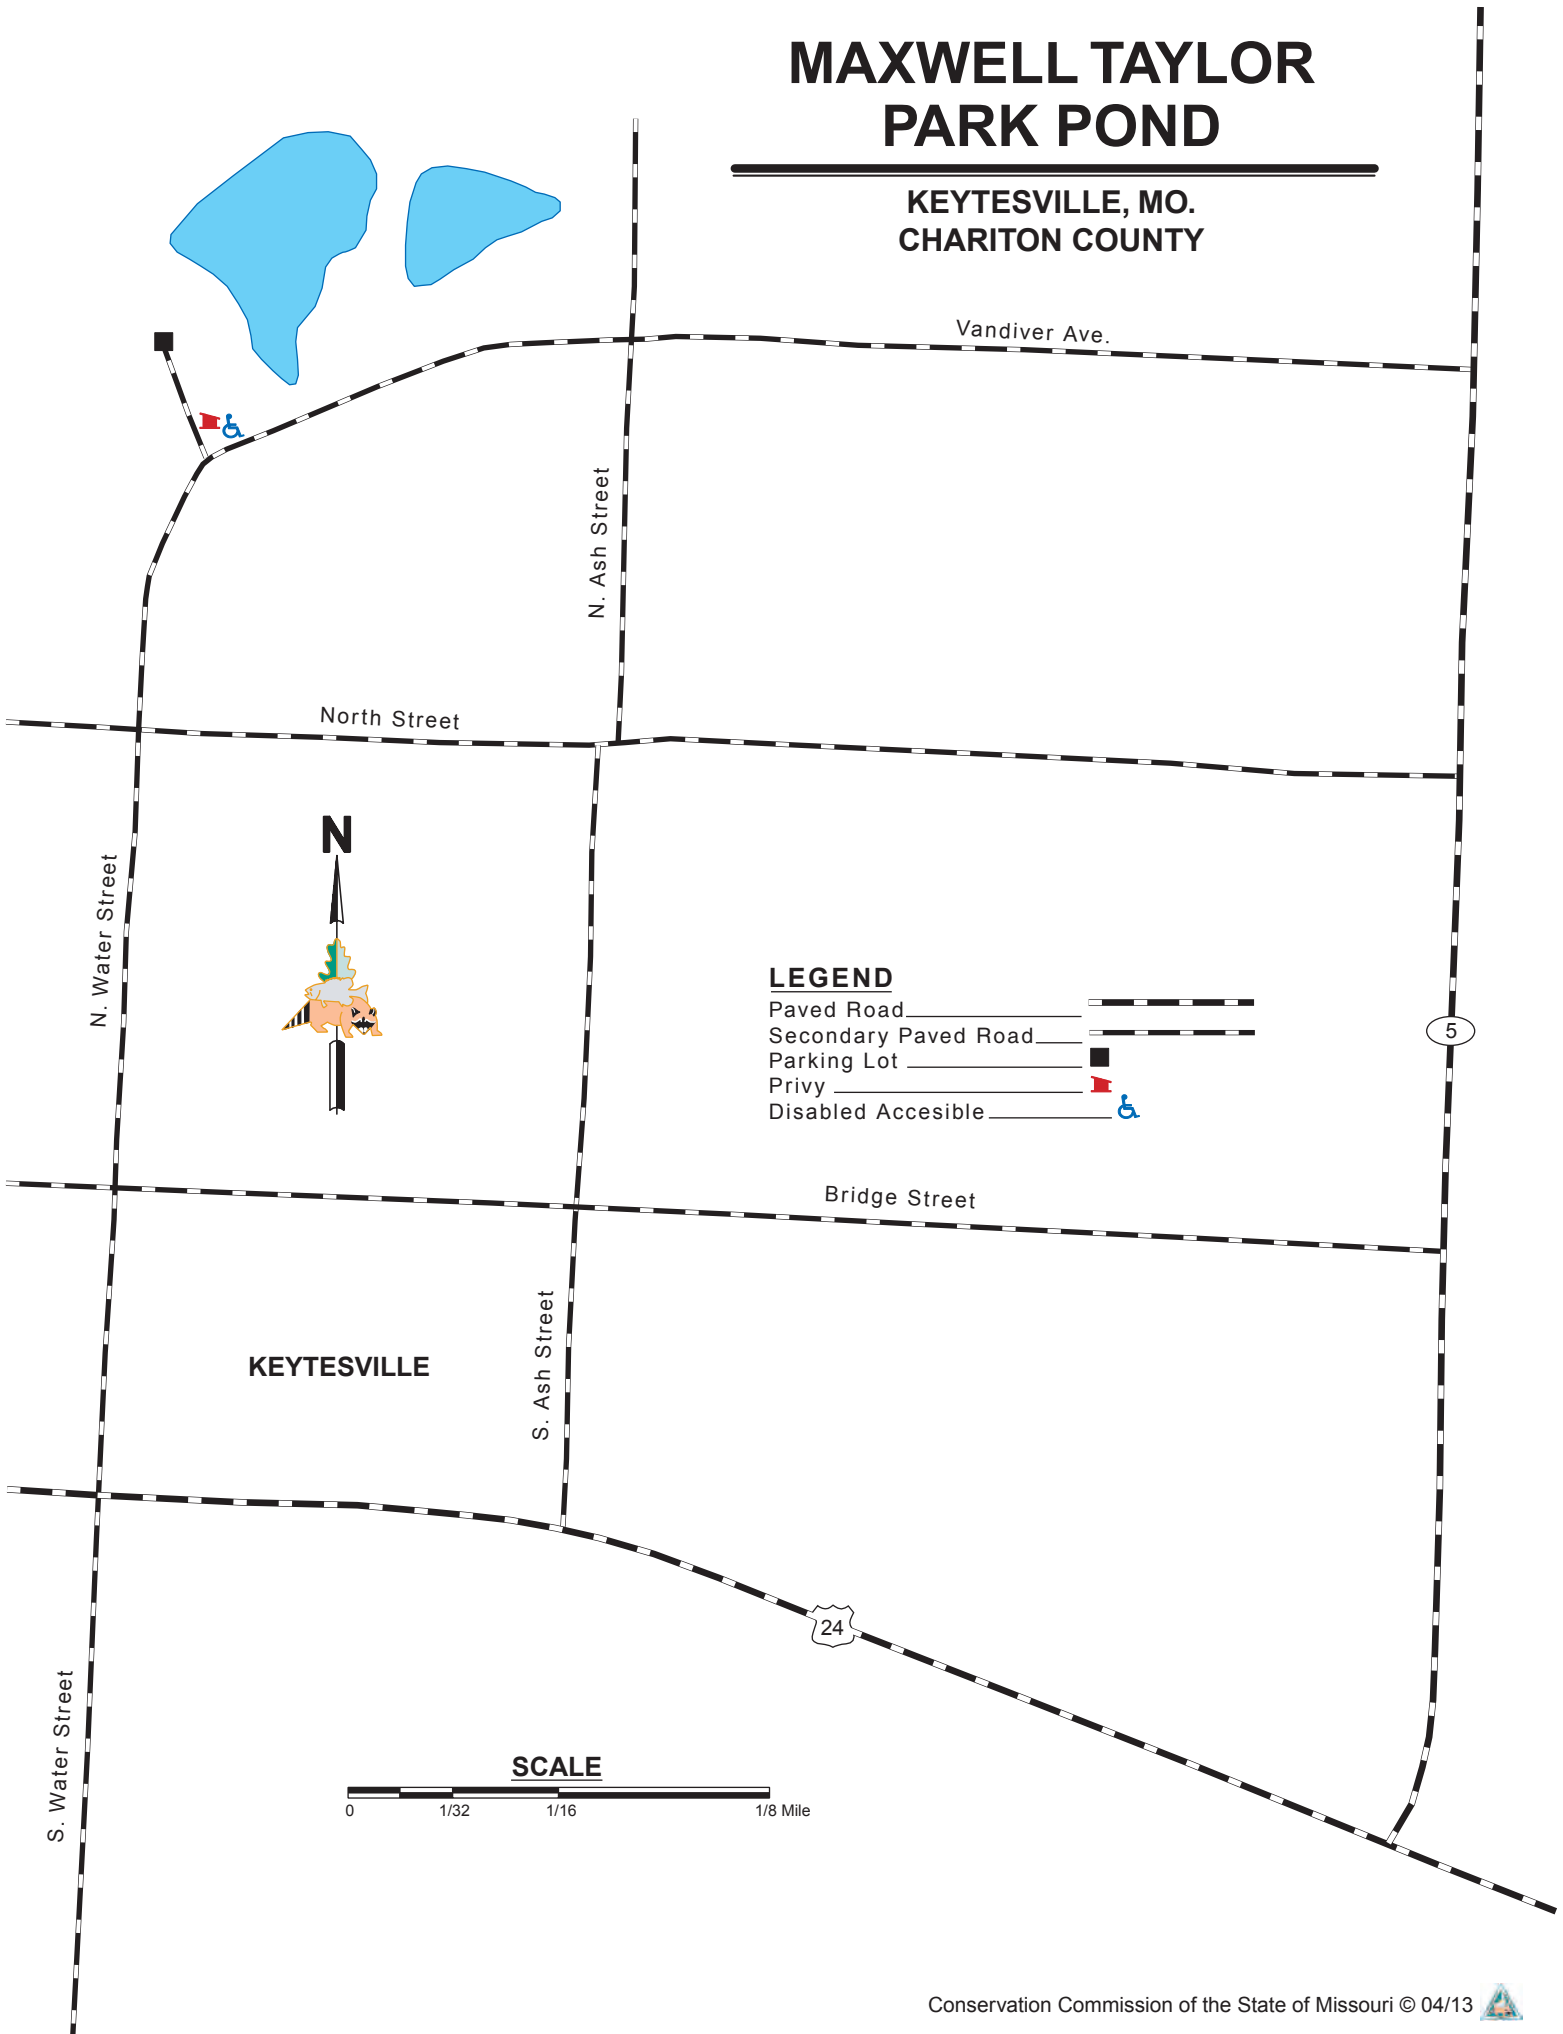

MAXWELL TAYLOR PARK POND

KEYTESVILLE, MO.
CHARITON COUNTY

LEGEND

- Paved Road _____
- Secondary Paved Road _____
- Parking Lot _____
- Privy _____
- Disabled Accesible _____

SCALE

0 1/32 1/16 1/8 Mile