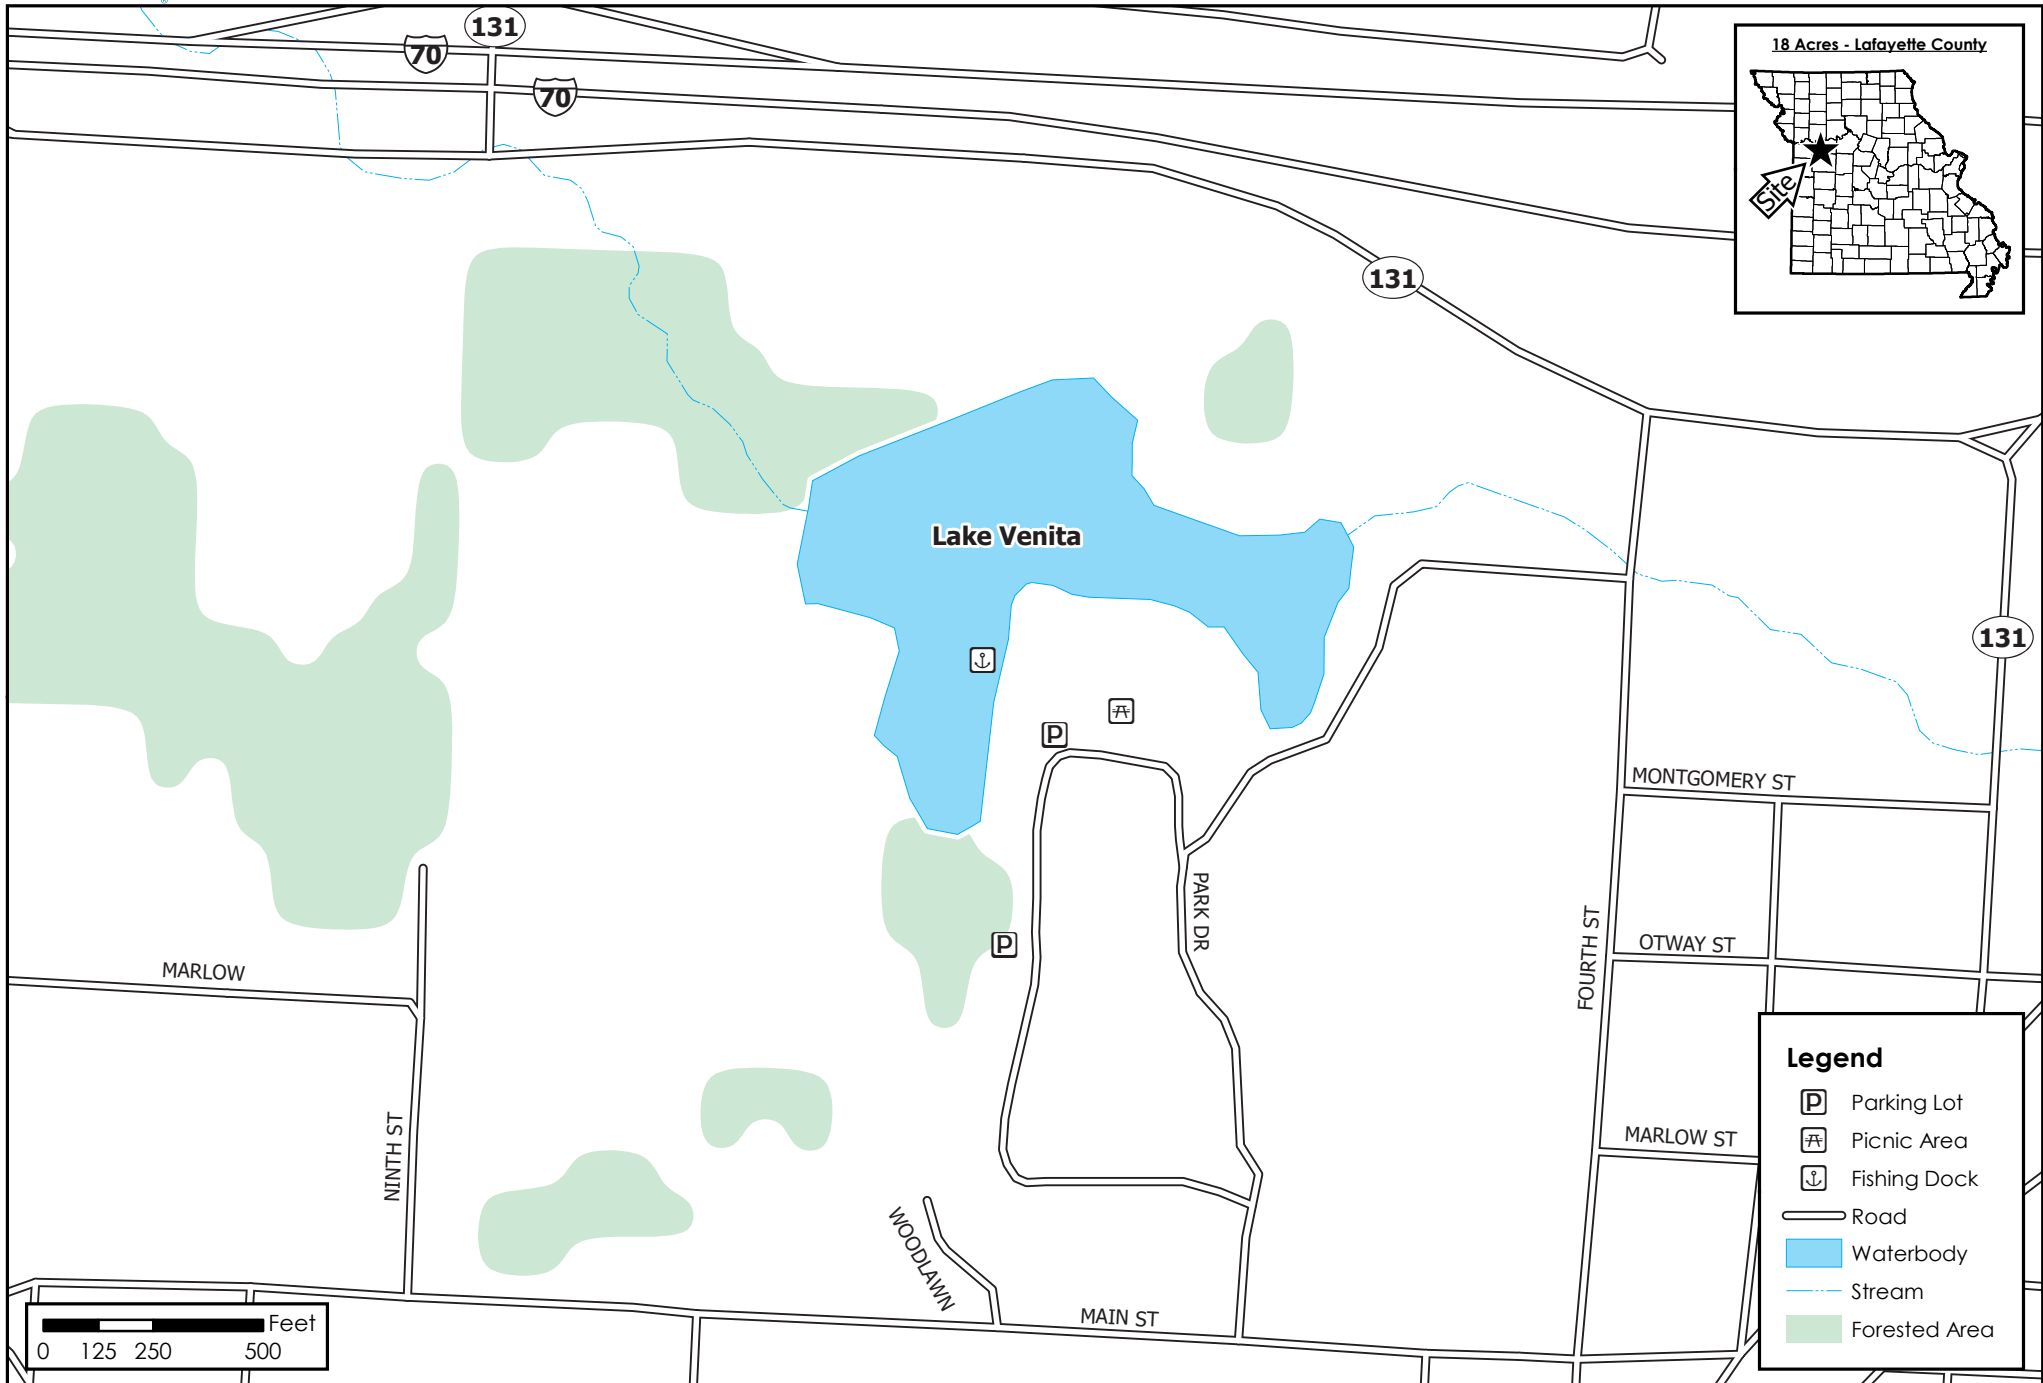

Lake Venita (Odessa)

Conservation Commission of the State of Missouri ©

Last Updated - 10/30/2018

MAP DISCLAIMER: Although all data in this map have been compiled by the Missouri Department of Conservation, no warranty, expressed or implied, is made by the department as to the accuracy of the data and related materials. The act of distribution shall not constitute any such warranty, and no responsibility is assumed by the department in the use of these data or related materials.