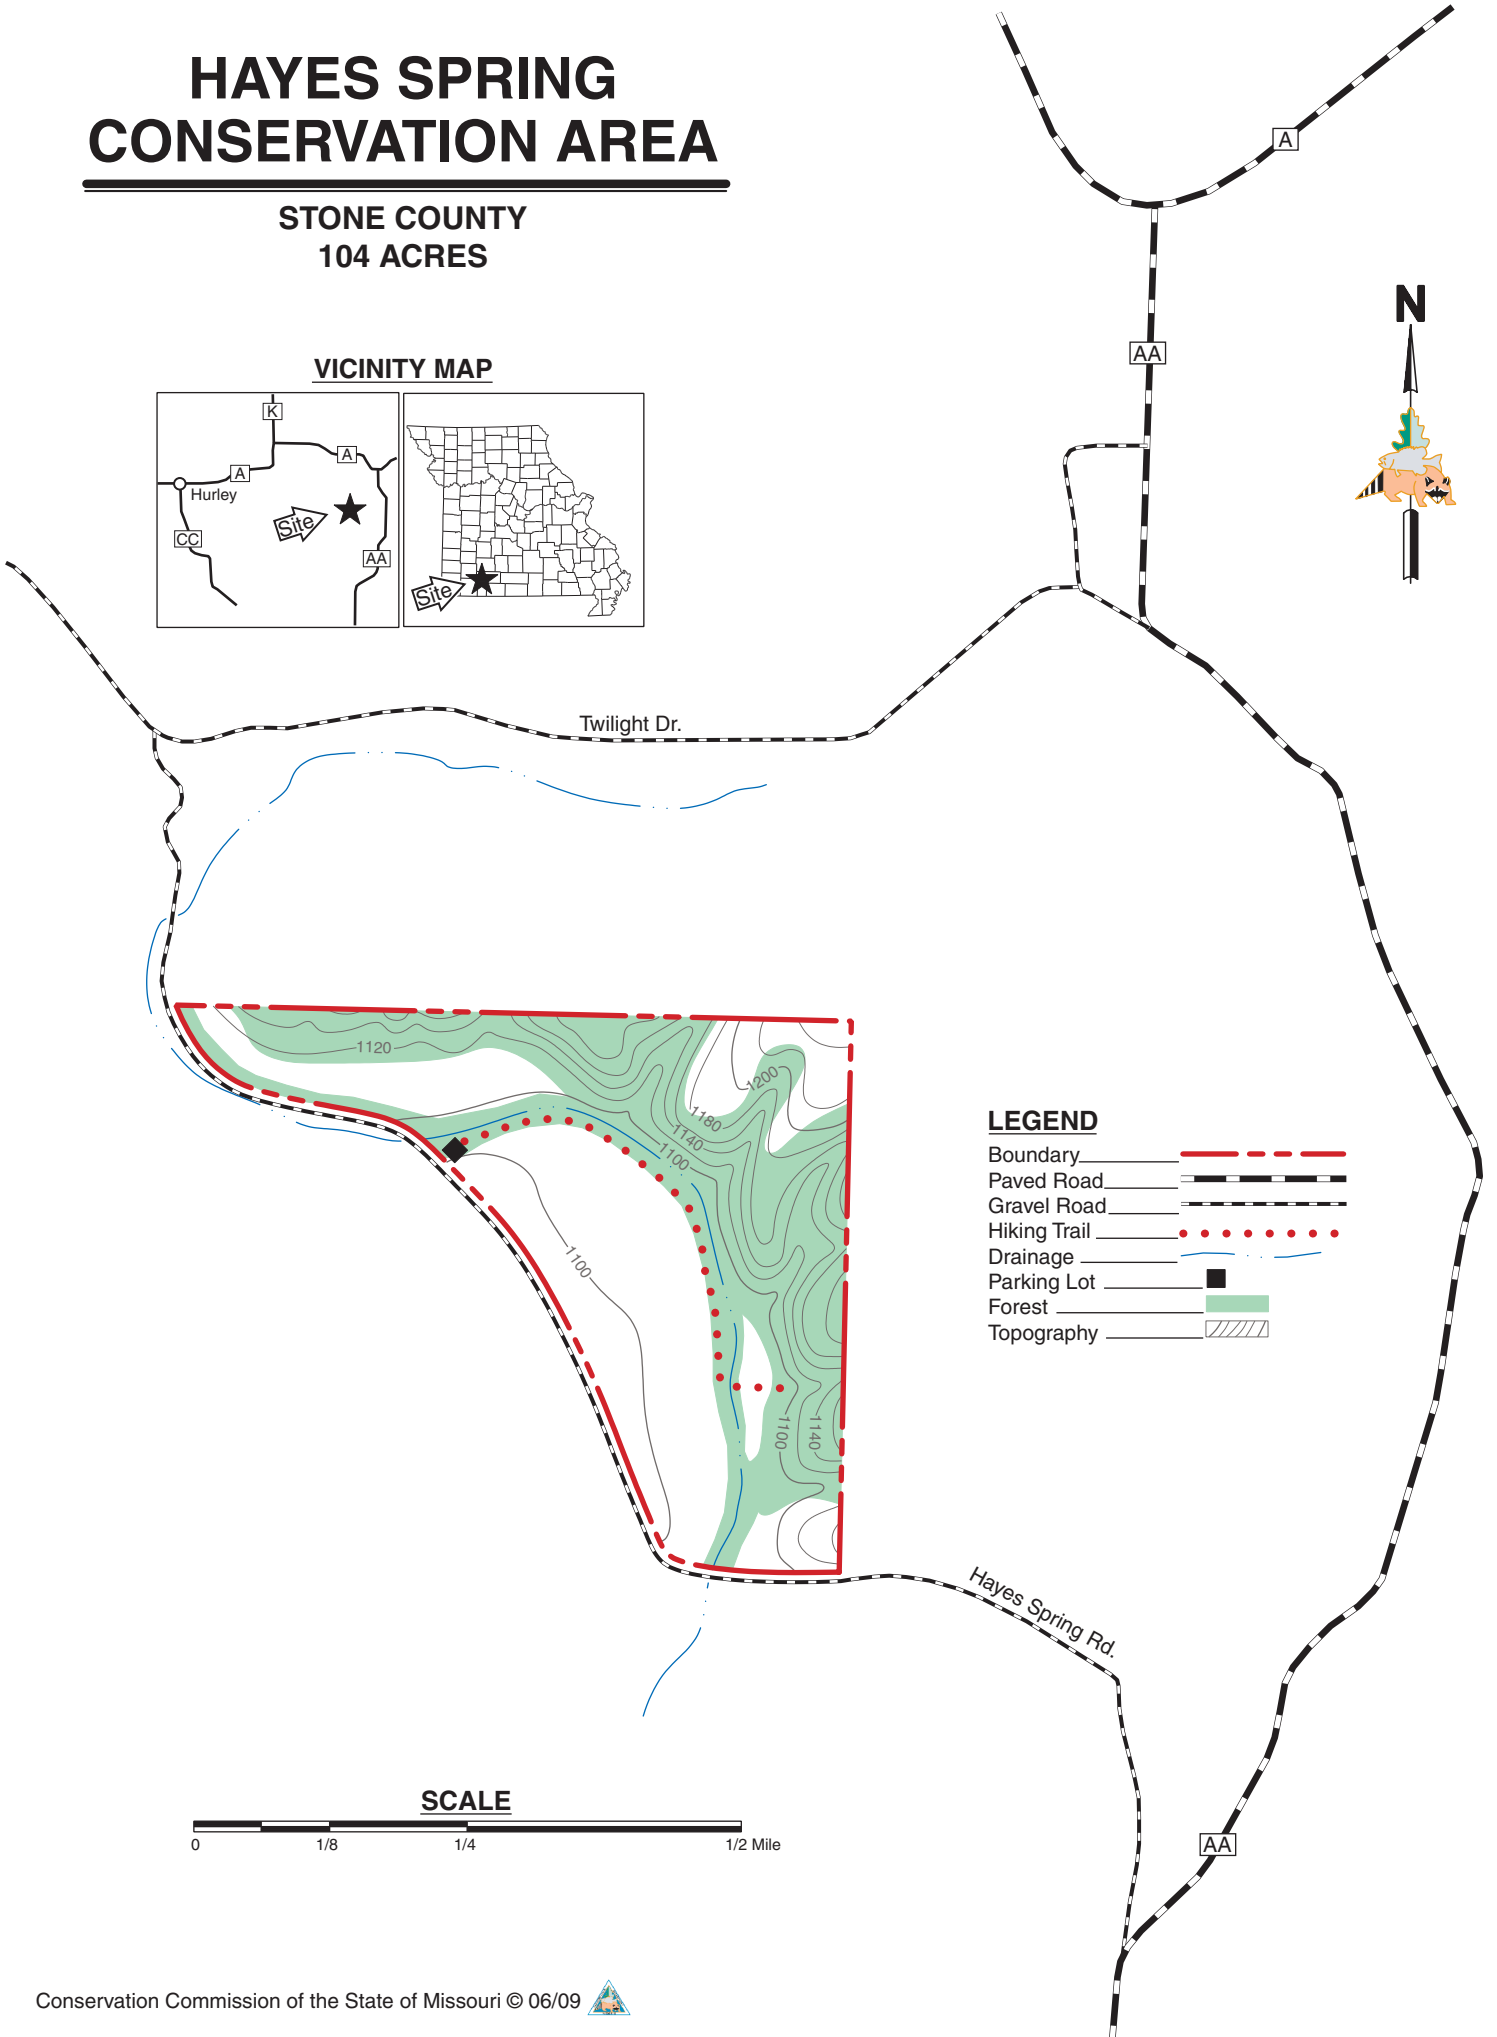

HAYES SPRING CONSERVATION AREA

STONE COUNTY
104 ACRES

VICINITY MAP

LEGEND

- Boundary
- Paved Road
- Gravel Road
- Hiking Trail
- Drainage
- Parking Lot
- Forest
- Topography

SCALE