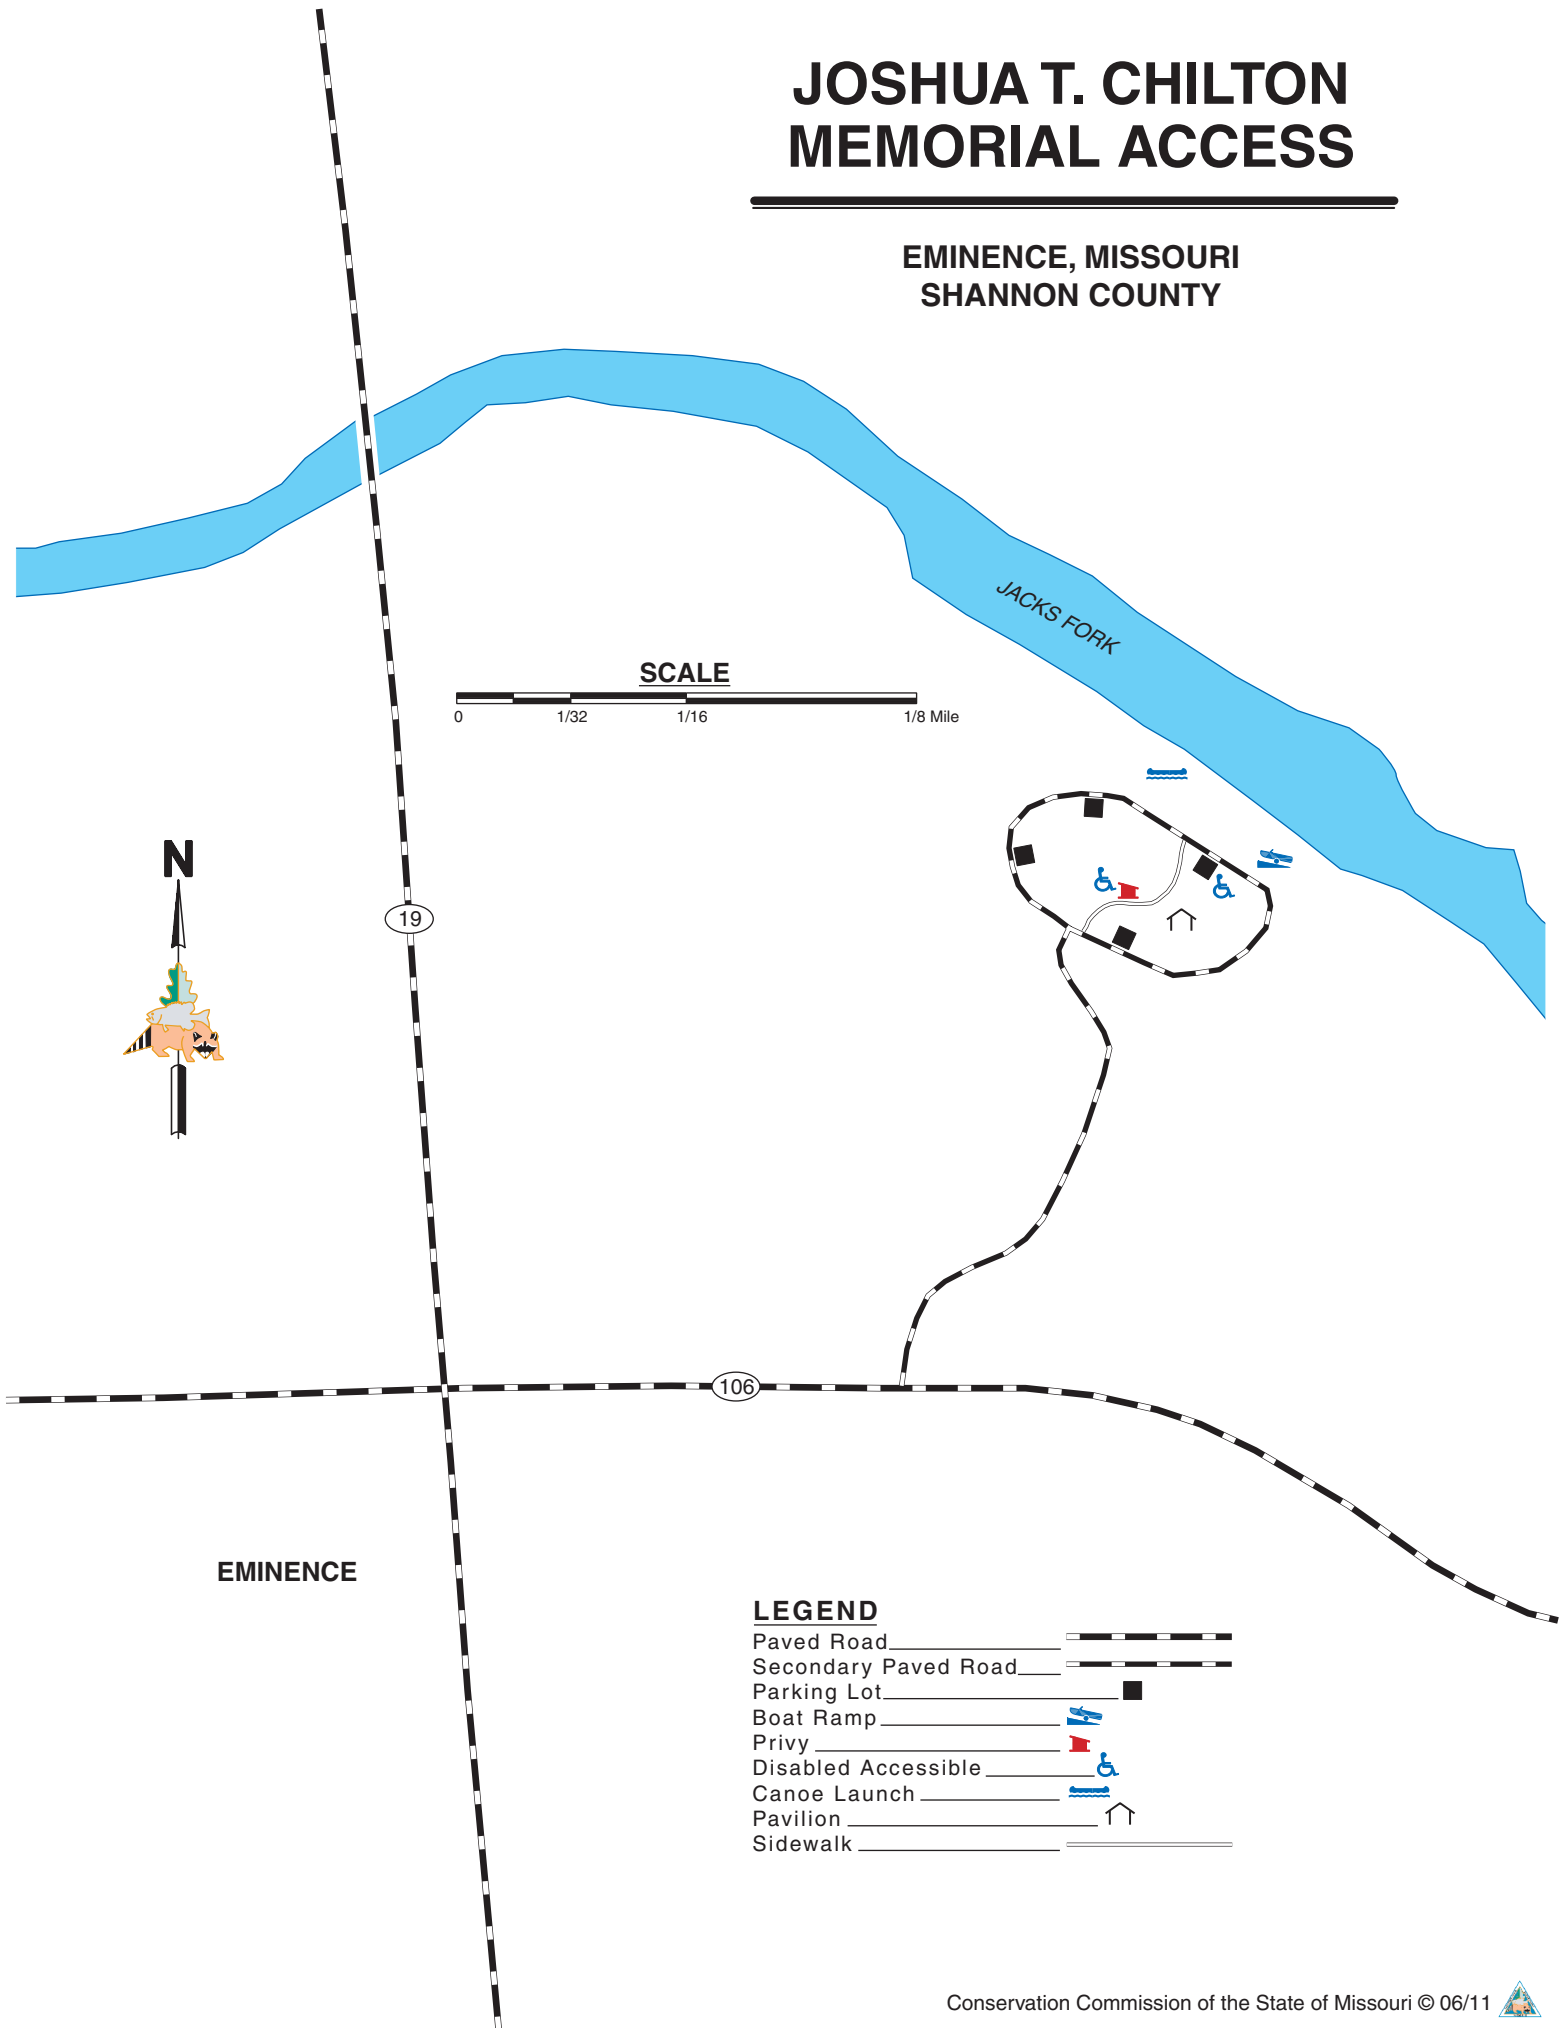

JOSHUA T. CHILTON MEMORIAL ACCESS

EMINENCE, MISSOURI
SHANNON COUNTY

SCALE

N

EMINENCE

LEGEND

- Paved Road _____
- Secondary Paved Road _____
- Parking Lot _____
- Boat Ramp _____
- Privy _____
- Disabled Accessible _____
- Canoe Launch _____
- Pavilion _____
- Sidewalk _____