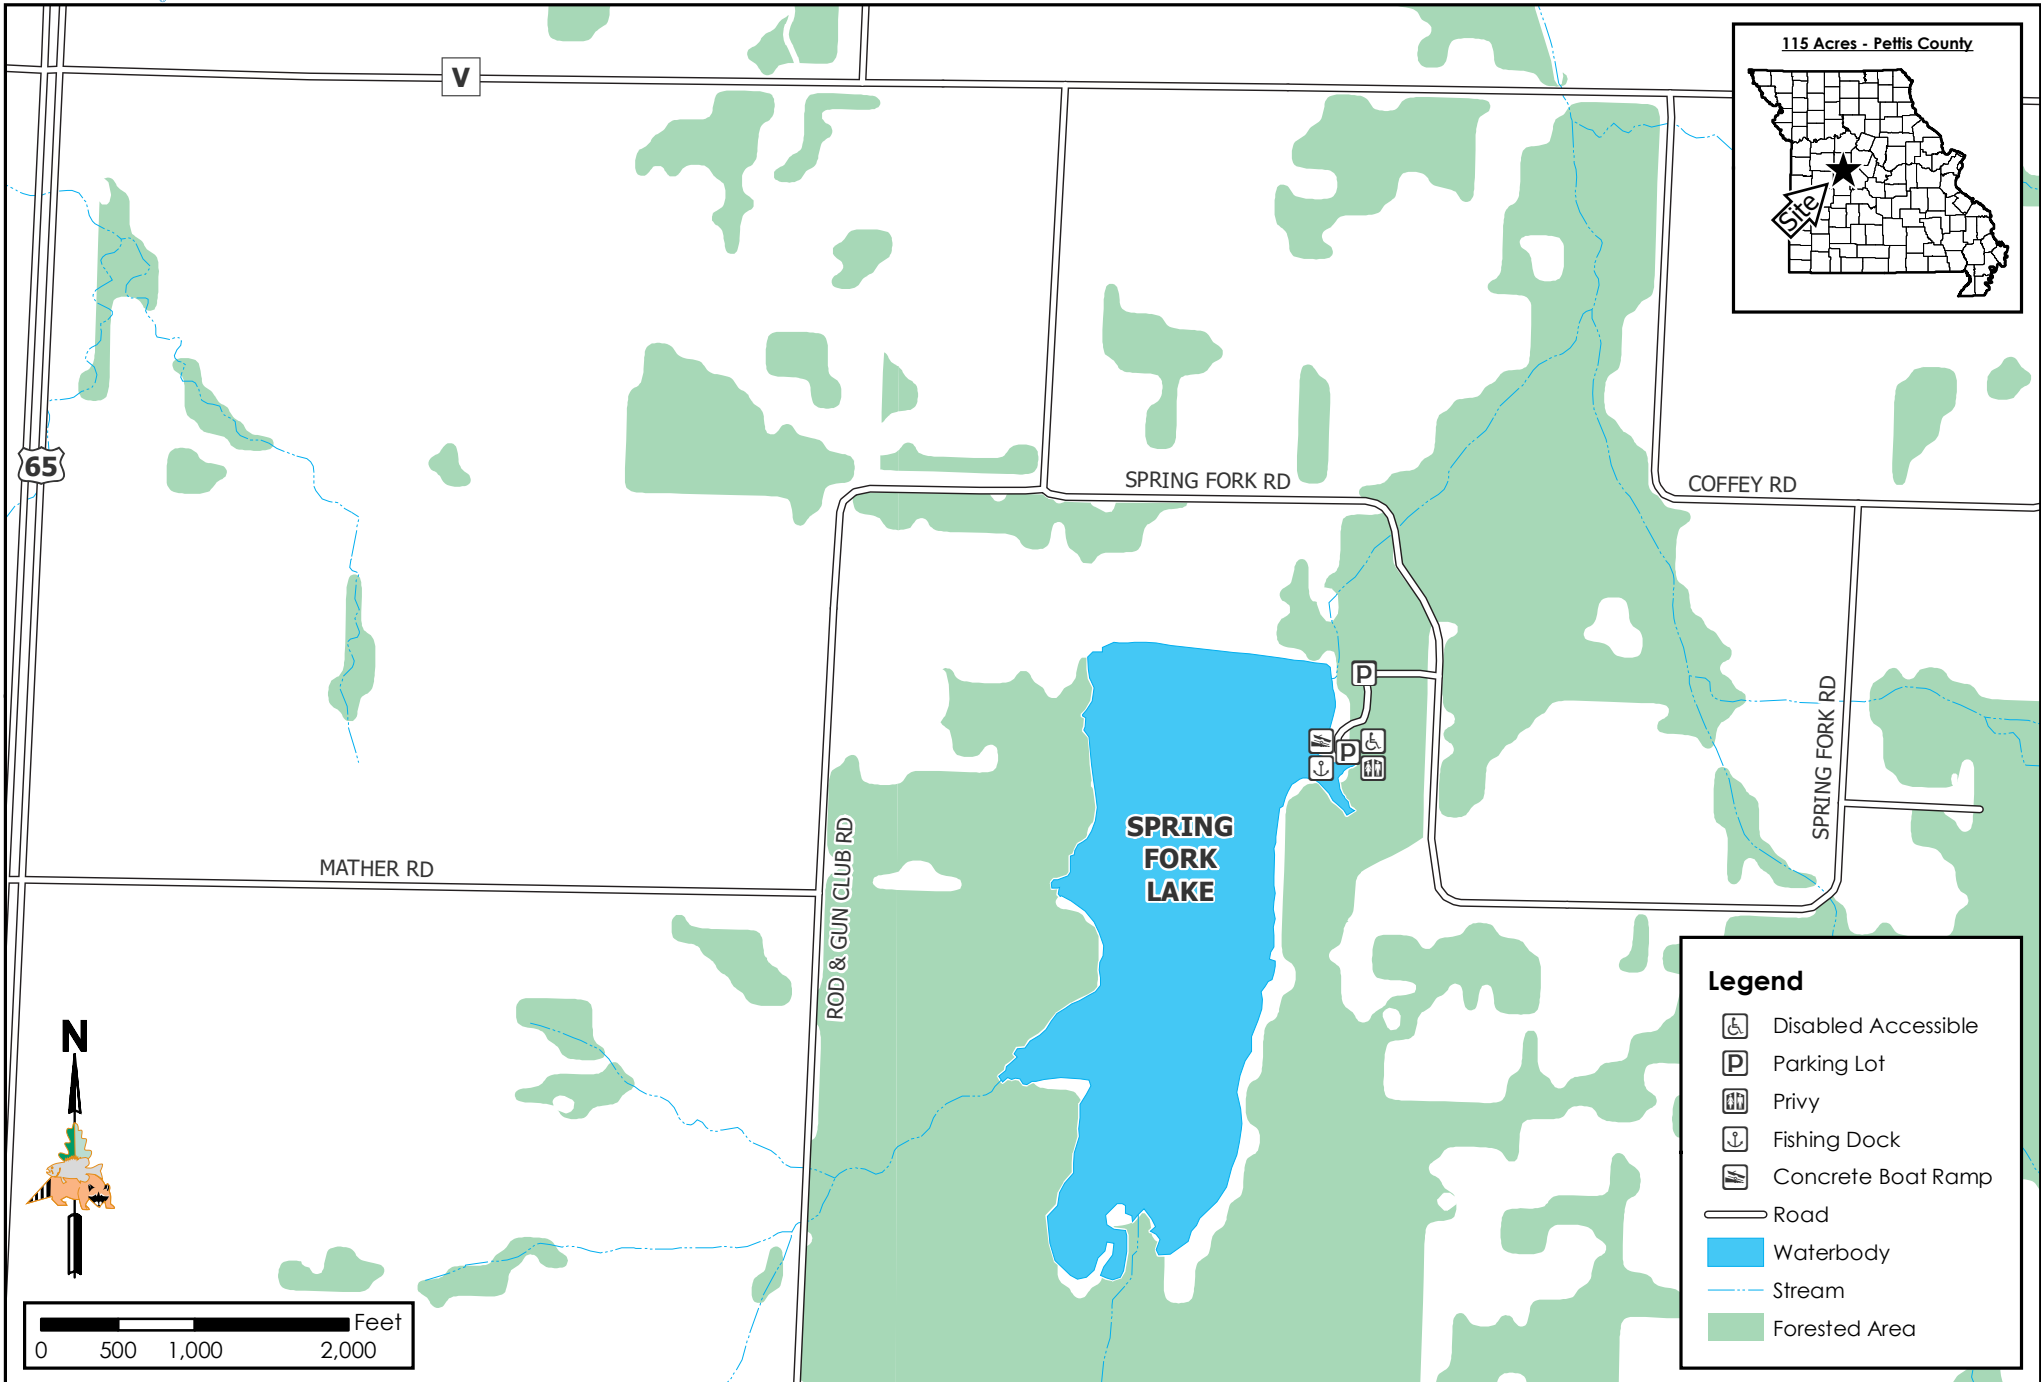

Spring Fork Lake (Sedalia Water Department)

Conservation Commission of the State of Missouri ©

Last Updated - 11/19/2018

MAP DISCLAIMER: Although all data in this map have been compiled by the Missouri Department of Conservation, no warranty, expressed or implied, is made by the department as to the accuracy of the data and related materials. The act of distribution shall not constitute any such warranty, and no responsibility is assumed by the department in the use of these data or related materials.