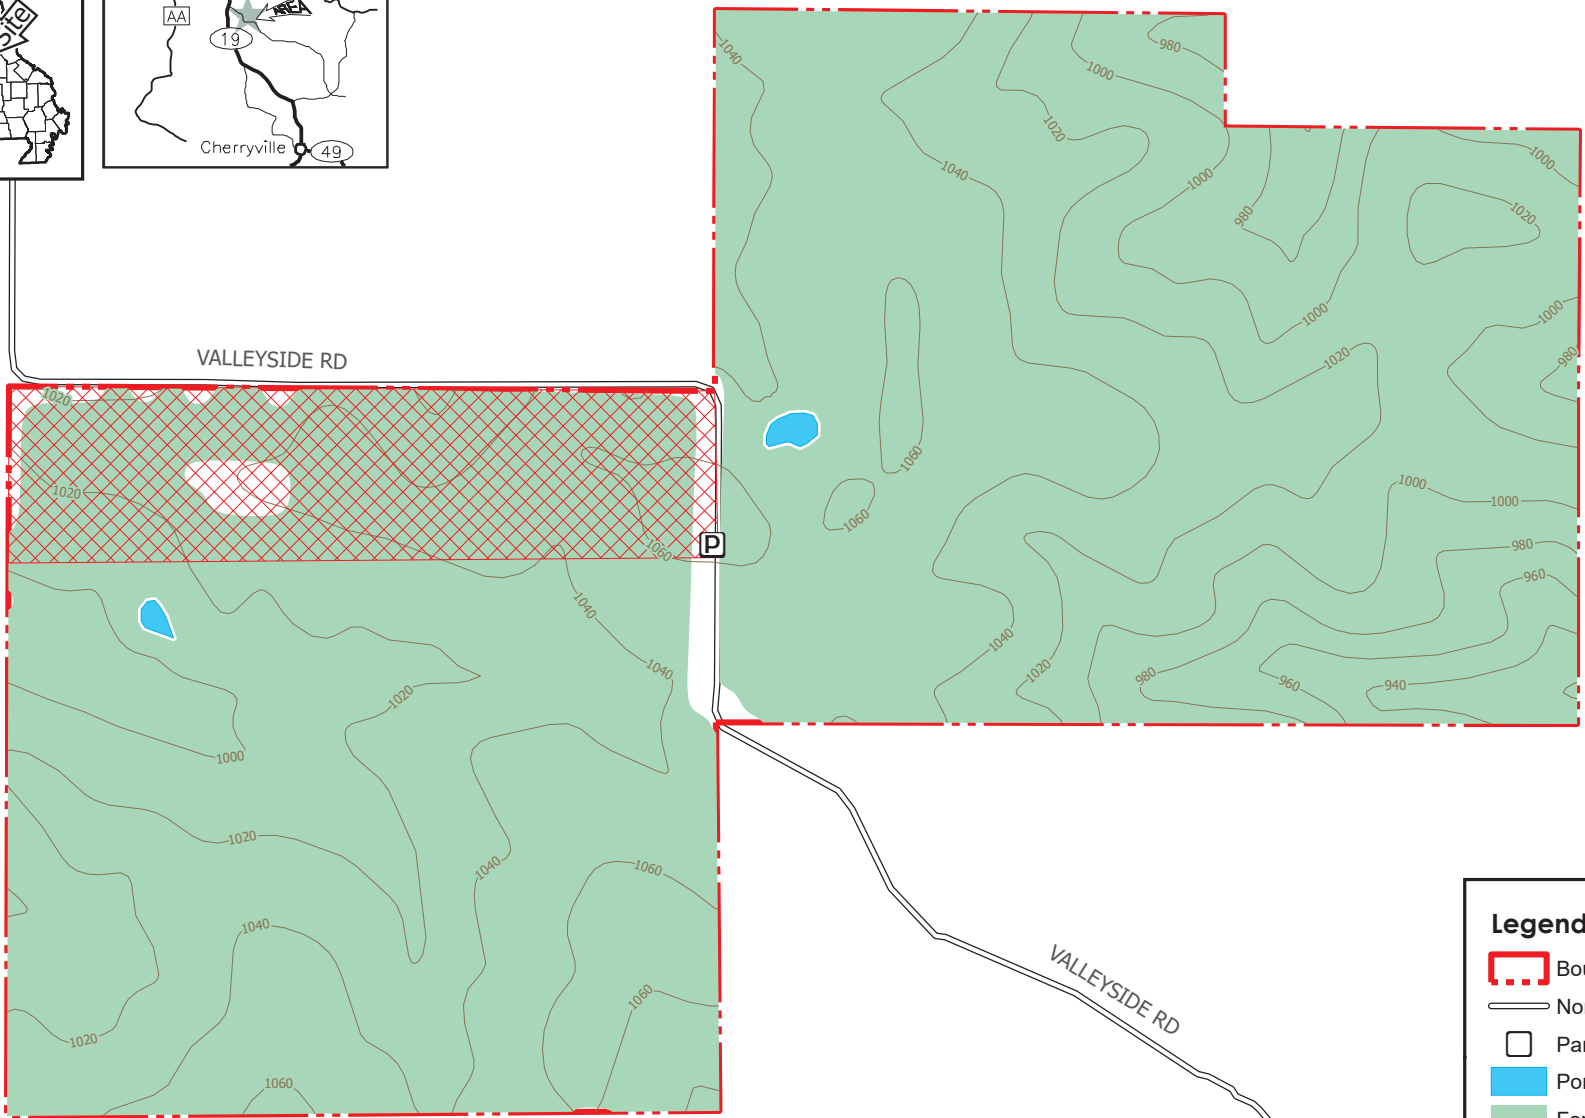

Anderson (John N and Melba S) Mem CA

Conservation Commission of the State of Missouri ©

Last Updated - 9/5/2019

Legend

- Boundary
- Non-MDC Road
- Parking Lot
- Pond
- Forest
- Elevation Contour, 20'
- No Shooting Zone

MAP DISCLAIMER: Although all data in this map have been compiled by the Missouri Department of Conservation, no warranty, expressed or implied, is made by the department as to the accuracy of the data and related materials. The act of distribution shall not constitute any such warranty, and no responsibility is assumed by the department in the use of these data or related materials.